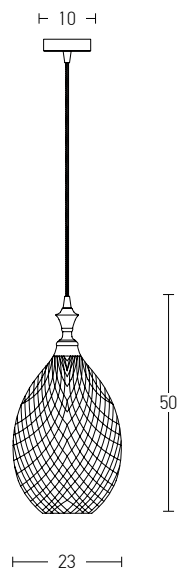

Bulb 1xE27
Power MAX 40W
Input 220-240V, 50/60Hz
Dimensions Ø: 23cm H: 50cm
Base Ø: 10cm H: 2cm
Material Metal - Glass
Special Feature 200cm Cable Adjustable
Color Chrome - Smoked Grey / **Code 1986**