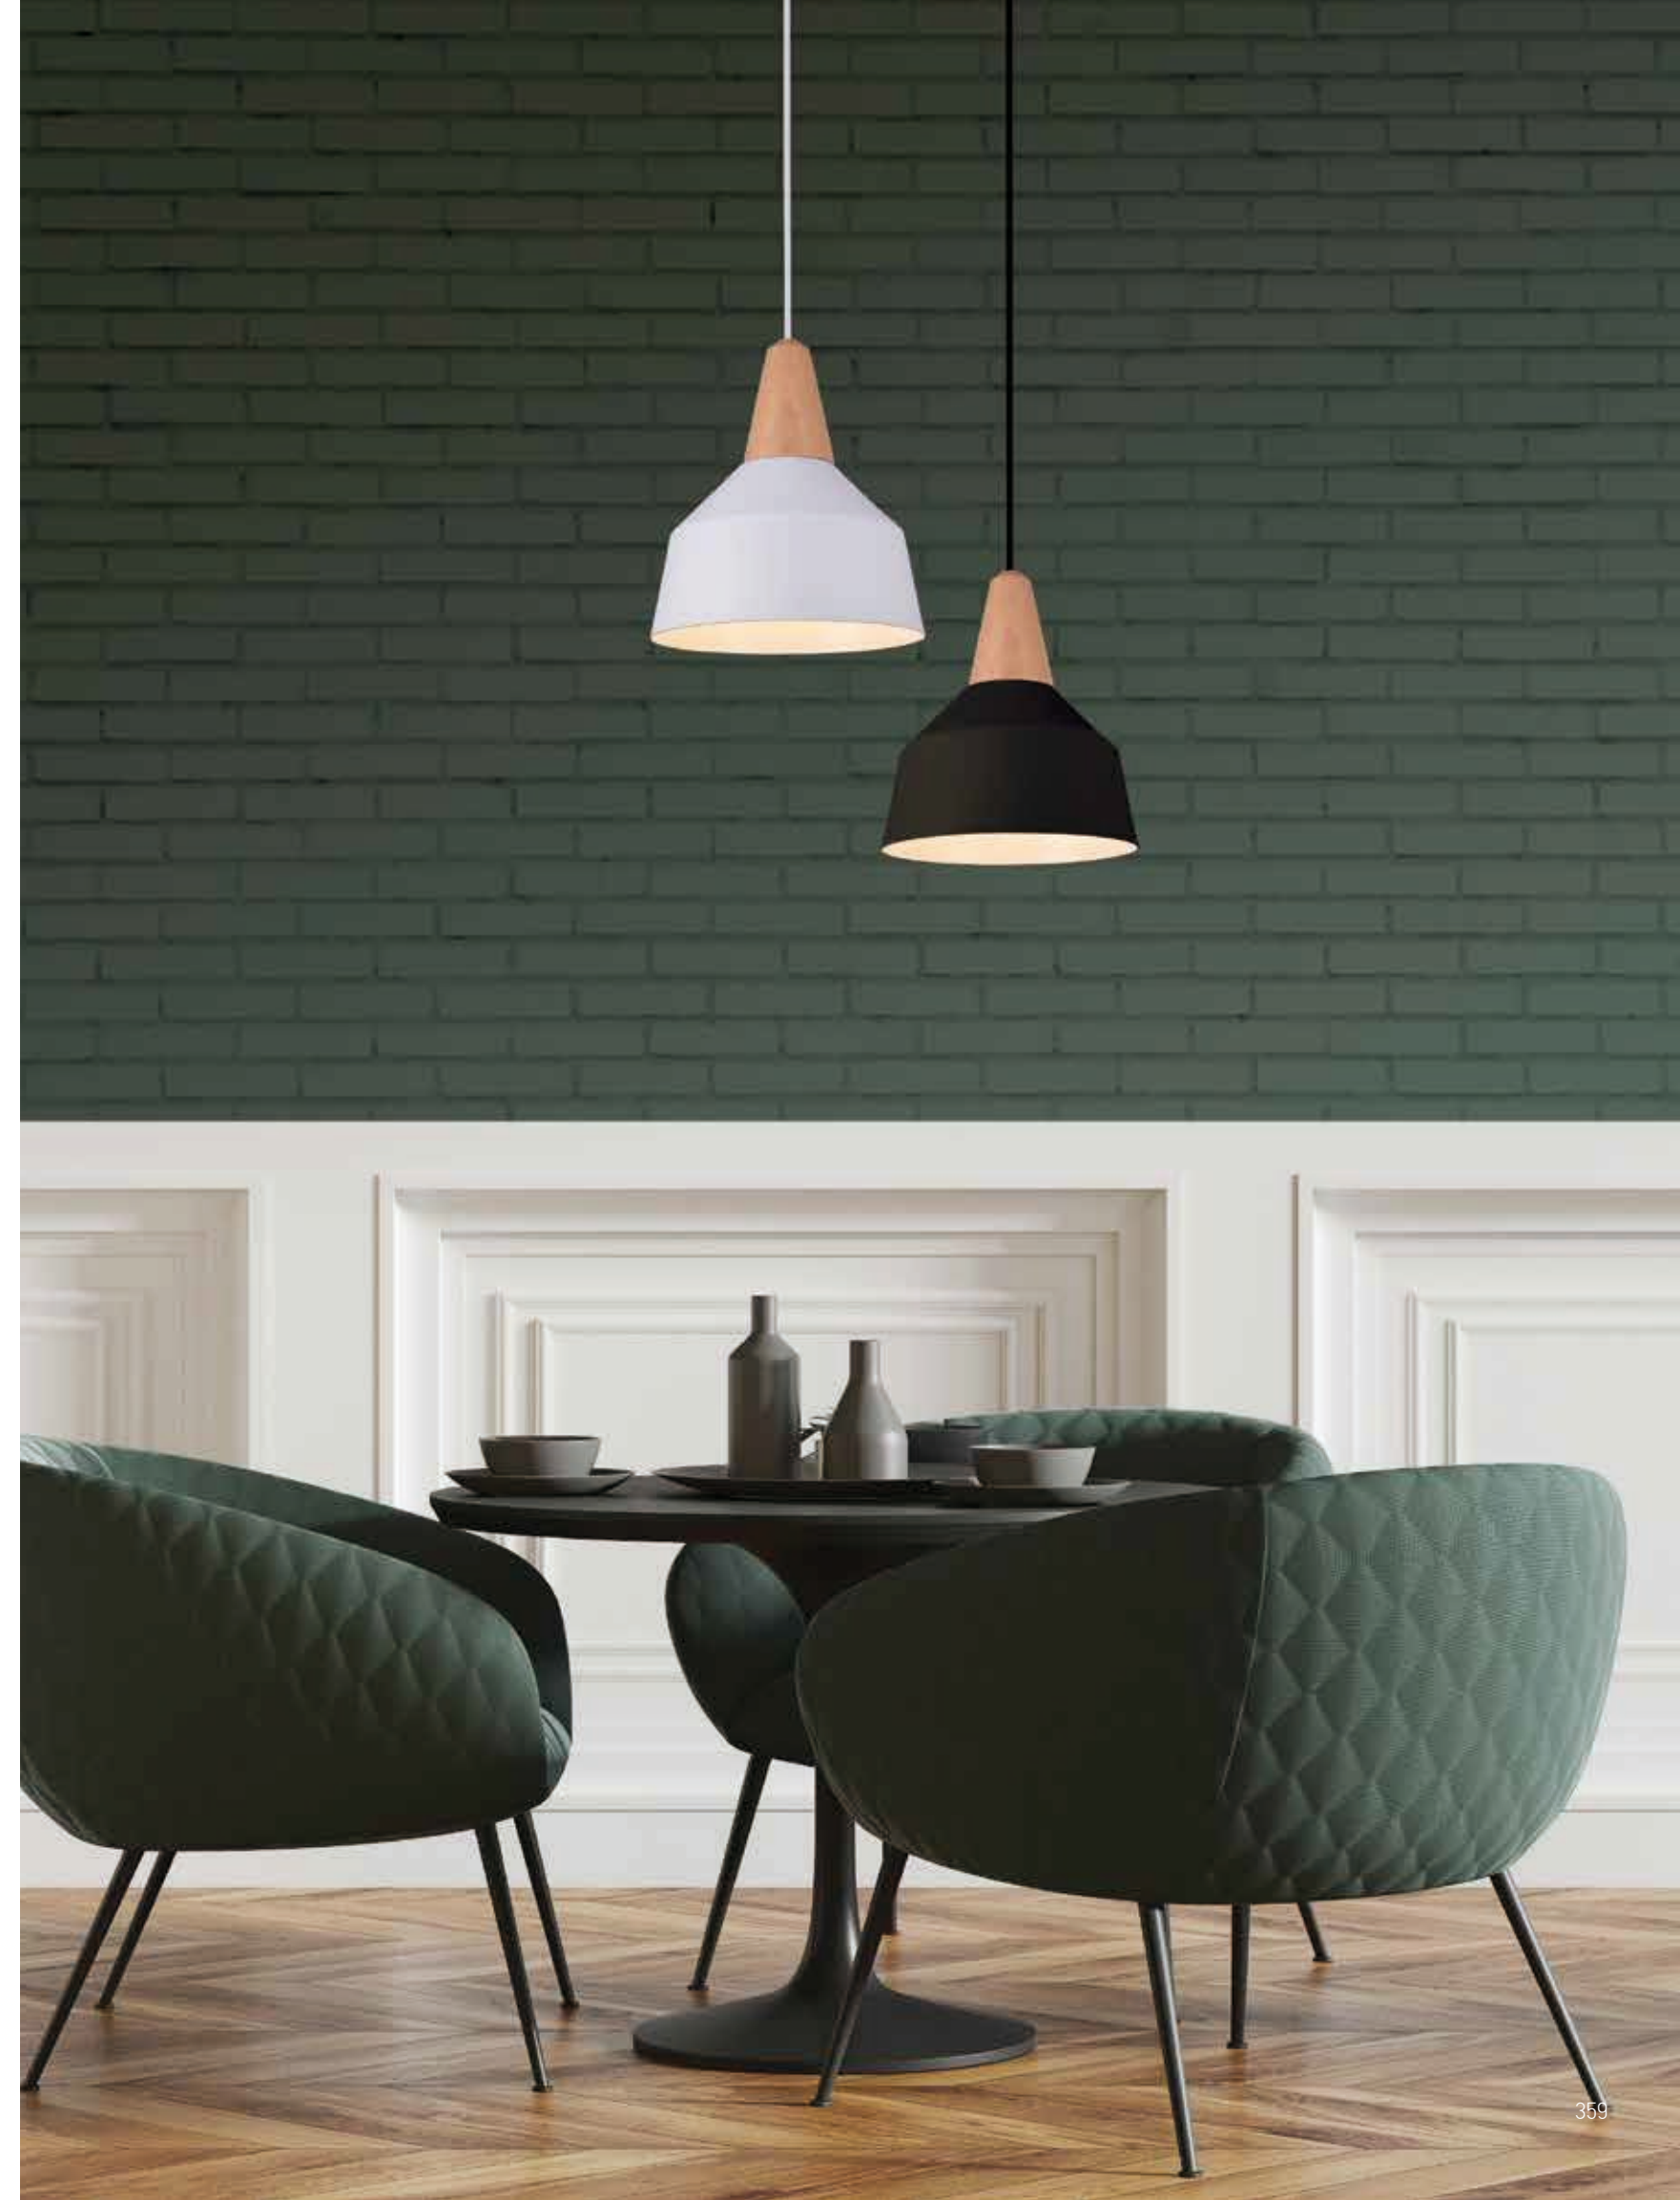

Bulb 1xE27
Power MAX 40W
Input 220-240V, 50/60Hz
Dimensions Ø: 33cm H: 23cm
Base Ø: 10cm H: 4.5cm
Material Aluminium - Wood
Special Feature 150cm Cable Adjustable
Color Black Matt / **Code 180085**

Bulb 1xE27
Power MAX 40W
Input 220-240V, 50/60Hz
Dimensions Ø: 30cm H: 23cm
Base Ø: 10cm H: 4.5cm
Material Aluminium - Wood
Special Feature 150cm Cable Adjustable
Color White Matt / **Code 180090**

Bulb 1xE27
Power MAX 40W
Input 220-240V, 50/60Hz
Dimensions Ø: 23cm H: 28cm
Base Ø: 10cm H: 4.5cm
Material Aluminium - Wood
Special Feature 150cm Cable Adjustable
Color Black Matt / **Code 180088**
Color White Matt / **Code 180086**

Suggested Trimless Canopy **Code 20144**