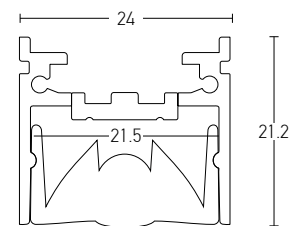

2m Profile + PMMA Lens Cover, Aluminium