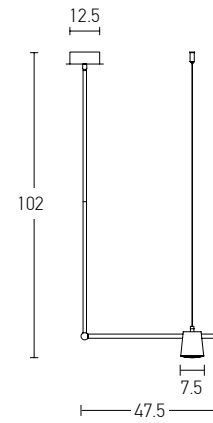

Power 7W
Input 220-240V, 50/60Hz
Color Temperature 3000K
Lumen 560Lm
Cri 80
Dimensions L: 47.5cm H: 102cm
Base Ø: 12.5cm H: 3.5cm
Non Dimmable ☐
Material Metal - Aluminium - Acrylic
Special Feature Spot Ø: 7.5cm H: 8cm
Color Sandy Black - Gold Matt / **Code 2033**
Gold Matt / **Code 2034**