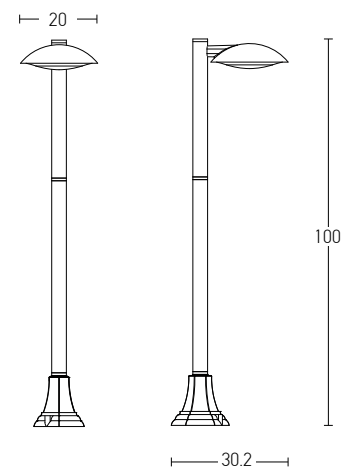

Power 12W
Input 220-240V, 50/60Hz
Color Temperature 3000K
Lumen 1080Lm
Cri 80
IP 54
Dimensions Ø: 20cm L: 30.2cm H: 100cm
Material Aluminium - PC Diffuser
Color Graphite / **Code E174**