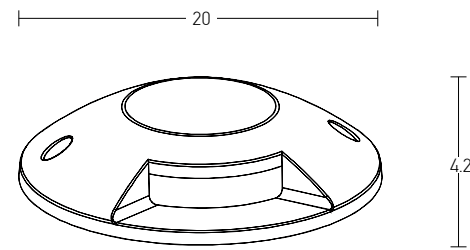

Surface Installation

Power 6W
Input 220-240V, 50/60Hz
Color Temperature 3000K
Lumen 300Lm
Cri 80
IP 67
IK 10
Dimensions Ø: 20cm H: 4.2cm
Material Aluminium
Special Feature Surface Ground
Driver Included

Color Grey / **Code Z69058-A**