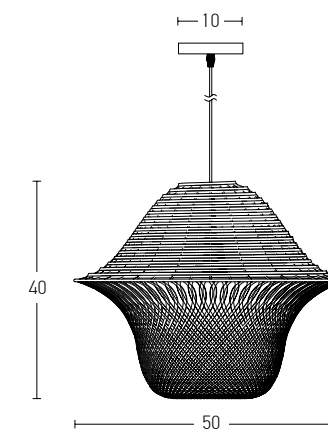

Bulb 1xE27
Power MAX 15W
Input 220-240V, 50/60Hz
Dimensions Ø: 50cm H: 40cm
Base Ø: 10cm H: 2cm
Material Metal - Rattan
Special Feature 200cm Cable Adjustable
Color Black / **Code 20153**