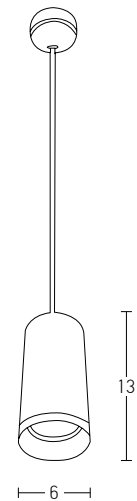

Bulb 1xGU10
Power MAX 40W
Dimensions Ø: 6cm H: 13cm
Base Ø: 6cm H: 3cm
Material Aluminium
Special Feature 200cm Cable Adjustable
Color Black Matt / **Code S063**

Power 9W
Input 220-240V, 50/60Hz
Color Temperature 3000K
Lumen 720Lm
Cri 90
Dimensions Ø: 6cm H: 13cm
Base Ø: 6cm H: 3cm
Beam Angle 15° / 24° / 40°
Material Aluminium
Special Feature 200cm Cable Adjustable
Included LED Driver

Color White Matt / **Code S063-15**
Color White Matt / **Code S063-24**
Color White Matt / **Code S063-40**