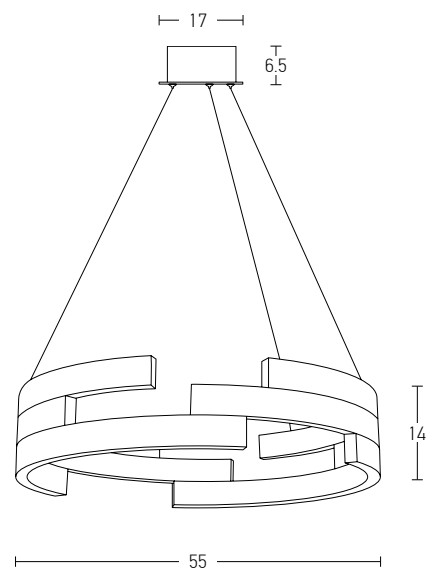

Power 90W
Input 220-240V, 50/60Hz
Color Temperature 3000K
Lumen 7200Lm
Cri 80
Dimensions Ø: 55cm H: 14cm
Base Ø: 17cm H: 6.5cm
Non Dimmable ☒
Material Aluminium - Acrylic
Special Feature 140cm Cable Adjustable
Color White Matt / **Code 17001**
Color Brown - Wood / **Code 17002**