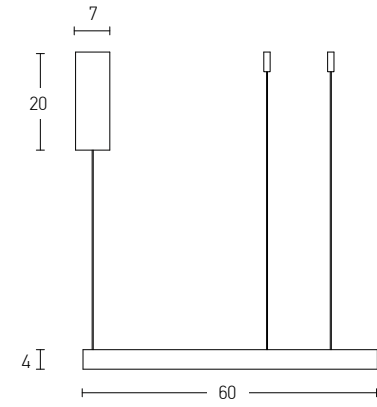

Model Finishing

Brushed Gold Matt

Brushed Coffee

Sandy White

Sandy Black

Indoor Led Lighting

Power 25W
 Input 220-240V, 50/60Hz
 Color Temperature 3000K
 Lumen 2000Lm
 Cri 80
 Dimensions Ø: 40cm H: 4cm
 Base Ø: 7cm H: 20cm
 Dimmable Triac
 Material Aluminium - Acrylic
 Special Feature 210cm Cable Adjustable
 Profile 4x2cm
 Color Brushed Gold Matt / **Code 2005**