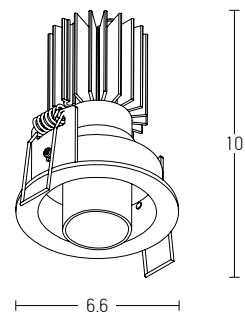

Power 2x9W
Input 220-240V, 50/60Hz
Color Temperature 3000K
Lumen 1620Lm
Cri 80
Dimensions Ø: 14cm H: 11.3cm
Beam Angle 18°
Cutting Hole Ø: 12.8cm
Material Aluminium
Special Feature Movable
Included LED Driver

Color Sandy White / **Code 1927**
Color Sandy Black / **Code 1926**

Power 9W
Input 220-240V, 50/60Hz
Color Temperature 3000K
Lumen 810Lm
Cri 80
Dimensions Ø: 6.6cm H: 10cm
Beam Angle 18°
Cutting Hole Ø: 6cm
Material Aluminium
Special Feature Included LED Driver

Color Sandy White / **Code 1925**
Color Sandy Black / **Code 1924**