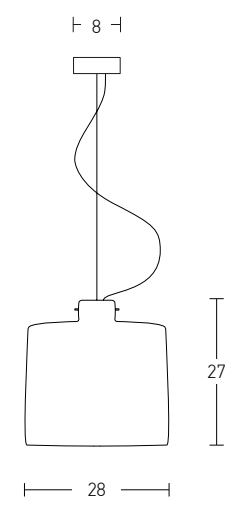

Bulb 1xE27
Power MAX 40W
Input 220-240V, 50/60Hz
Dimensions Ø: 28cm H: 27cm
Base Ø: 8cm H: 2cm
Material Clay
Special Feature 100cm Cable Adjustable
Color Natural / **Code 1664**