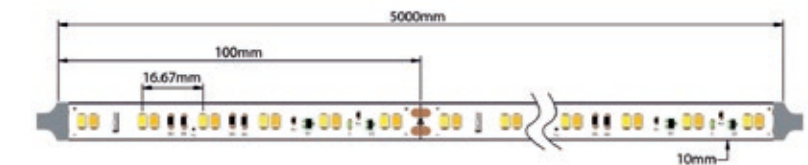

-LED STRIP DIM TO WARM (2100K-3500K) CRI 90

Code	IP	Kelvin	CRI	Watt	Lm/m
LS07	20	2100-3500	90	12W/m	MAX 1050

Lumen Efficiency 88Lm/W
Ra 90
LEDs/m 120
Voltage DC24V
Width 10mm
Unit cut 100mm
Life Span 20000H
Waterproof Rate IP20

*5 Years Guarantee when combined with OSRAM drivers

Dimming Options

1. DALI Dimming : Dali Driver 24V Channel 1+Switch Dali MCU . Suitable with Drivers to Page : 618-619 , 621
2. BLUETOOTH Dimming : Element Driver 24V+OT BLE (CASAMBI App) . Suitable with Drivers to Page : 620
3. PHASECUT Dimming : Suitable with PhaseCut Drivers to Page : 620
4. 1-10 Dimming : 1-10 Driver 24V+Switch MCU 1-10 . Suitable with 1-10V Drivers to Page : 619
5. PUSH BUTTON Dimming : Dali Driver 24V Channel 1 to Page : 618