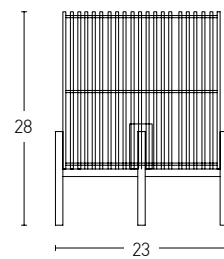

Bulb 1xE27
Power MAX 40W
Input 220-240V, 50/60Hz
Dimensions Ø: 30cm H: 30cm
Base Ø: 10cm H: 2cm
Material Metal - Rattan
Special Feature 200cm Cable Adjustable
Color Natural / **Code 20234**

Bulb 1xE27
Power MAX 40W
Input 220-240V, 50/60Hz
Dimensions Ø: 30cm H: 50cm
Material Metal - Thread String Cord - Fabric
Special Feature 120cm Cable Available
Shade Ø: 30cm H: 20cm
Color Light Beige / **Code 20235**

Bulb 1xE14
Power MAX 25W
Input 220-240V, 50/60Hz
Dimensions Ø: 23cm H: 28cm
Material Metal - Rattan
Special Feature 120cm Cable Available
Color Black Matt - Natural / **Code 20232**