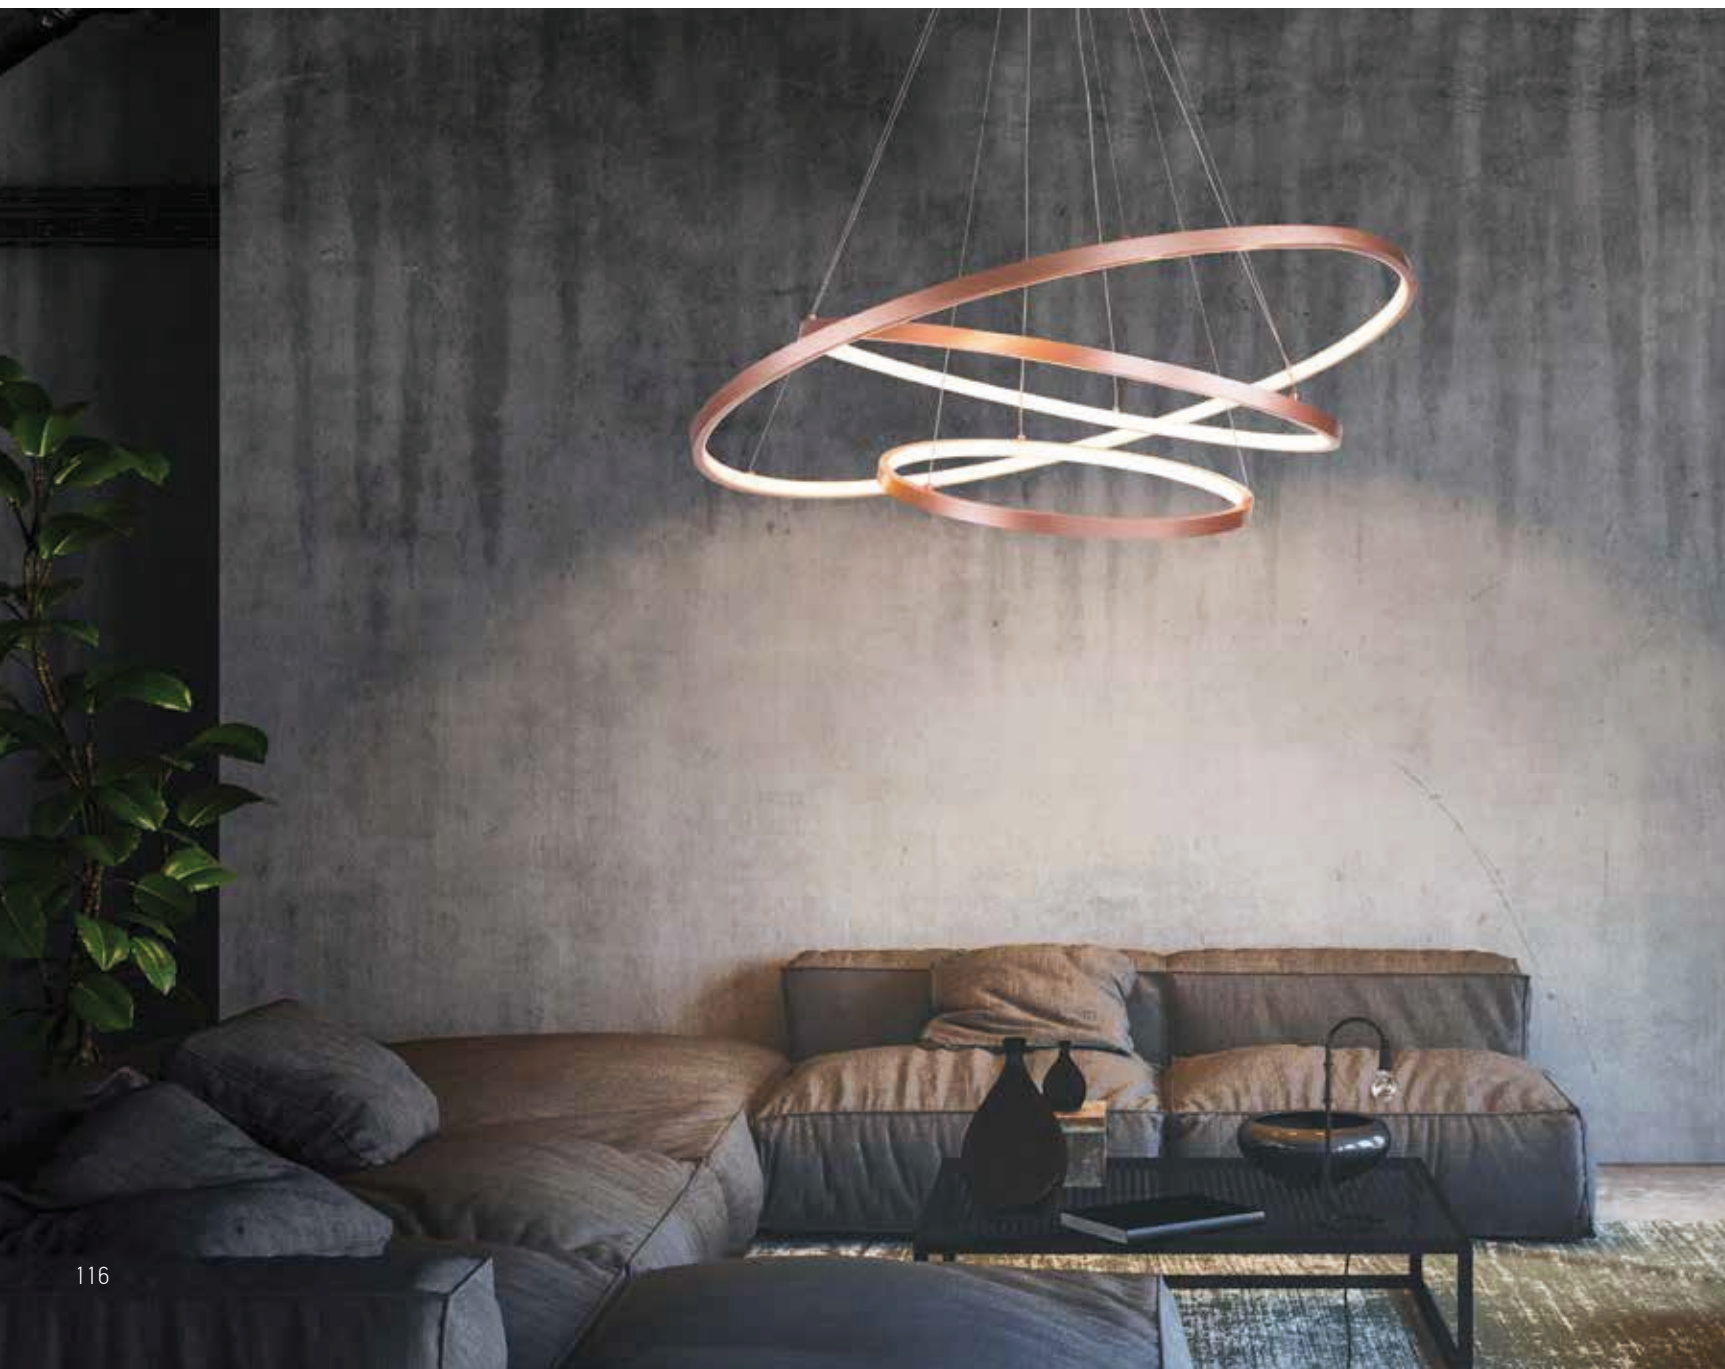

Power 136W
Input 220-240V, 50/60Hz
Color Temperature 3000K
Lumen 10.880Lm
Cri 80
Dimensions $\varnothing$: 40cm / $\varnothing$: 60cm / $\varnothing$: 80cm
Base $\varnothing$: 25cm H: 5cm
Non Dimmable ☒
Material Metal - Acrylic
Special Feature 150cm Cable Adjustable
Color Gold Matt / **Code 1956**

Power 136W
Input 220-240V, 50/60Hz
Color Temperature 3000K
Lumen 10.880Lm
Cri 80
Dimensions $\varnothing$: 40cm / $\varnothing$: 60cm / $\varnothing$: 80cm
Base $\varnothing$: 25cm H: 5cm
Dimmable Triac ☐
Material Metal - Acrylic
Special Feature 150cm Cable Adjustable
Color Gold Matt / **Code 1956-D**