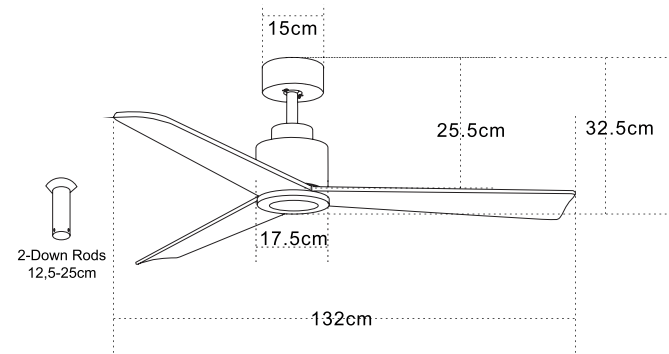

Led Light Source Without Light
Input 220-240V, 50/60Hz
dB 23
Dimensions 52" Ø: 132cm H: 32.5-45cm
Air Flow 175.3m³ min
Night Mode Time Setting 1h / 2h / 4h / 8h
Material Metal - Wood
Special Feature 2 Down Rods 12.5-25cm
Summer Function
Motor Feature AC Motor 57W
3 Speeds
Color Black Matt / Code 19136-B