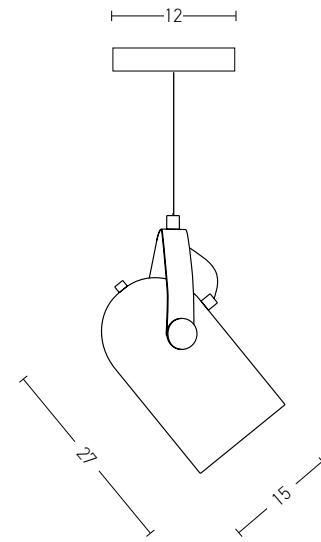

Bulb 1xE27
Power MAX 40W
Input 220-240V, 50/60Hz
Dimensions Ø: 15cm H: 27cm
Base Ø: 12cm H: 2cm
Material Aluminium - Leather
Special Feature 100cm Cable Adjustable
Color Black Matt / **Code 17072**