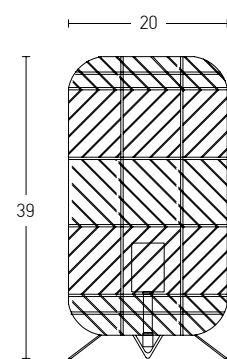

Bulb 1xE14
Power MAX 25W
Input 220-240V, 50/60Hz
Dimensions Ø: 20cm H: 39cm
Material Metal - Rattan
Special Feature 120cm Cable Available
Color Natural / **Code 20231**