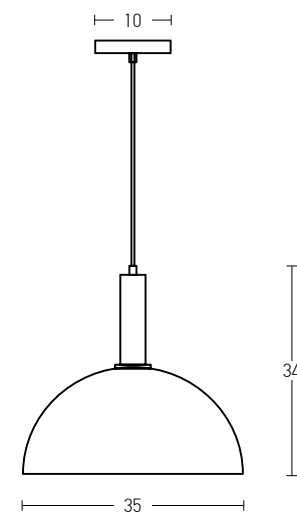

Indoor Lighting

Bulb 1xE27
Power MAX 40W
Input 220-240V, 50/60Hz
Dimensions Ø: 35cm H: 34cm
Base Ø: 10cm H: 2cm
Material Aluminium
Special Feature 150cm Cable Adjustable
Color Saumon Matt - White Matt / **Code 180050**