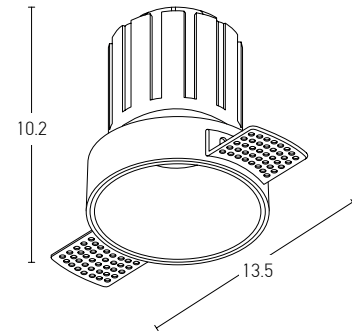

S094

S093

S092

574

575

Power 6W
 Input 220-240V, 50/60Hz
 Color Temperature 3000K
 Lumen 450Lm
 Cri 90
 Dimensions Ø: 6.2cm W: 10.9cm H: 7.4cm
 Cutting Hole Ø: 6.2cm
 Beam Angle 22°
 Non Dimmable ☒
 Material Aluminium
 Depth Required \perp : 8cm
 Driver Included (135mA)
 Color Sandy White / **Code S095**