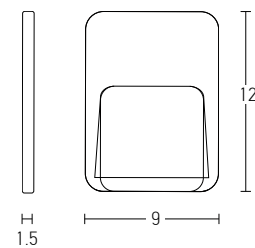

Power 1.5W
Input 220-240V, 50/60Hz
Color Temperature 3000K
Lumen 90Lm
Cri 80
IP 65
Dimensions L: 1.5cm W: 9cm H: 12cm
Material ABS - PC Diffuser
Color White / **Code E187**