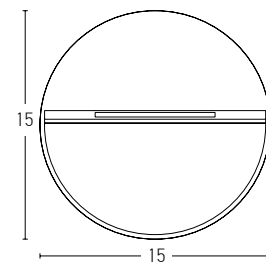

Power 6W
Input 220-240V, 50/60Hz
Color Temperature 3000K
Lumen 480Lm
Cri 80
IP 65
Dimensions Ø: 15cm L: 3.7cm
Material Aluminium
Color Graphite / **Code E242-G**
Sandy White / **Code E242-W**