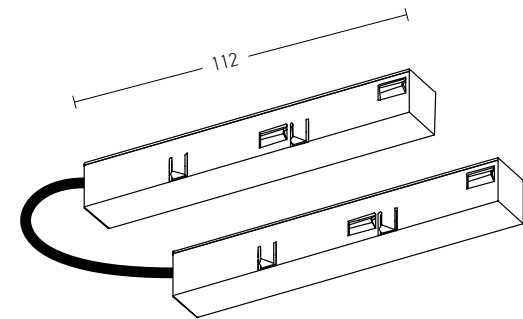

Flex Connector with Cable for 48V Magnetic Tracks
Code 20105 / Color Black
Code 20105-W / Color White