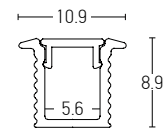

2m Profile + Opal PC Cover, Aluminium

Profile Set	
20195	2m Aluminium Profile + 2m Opal PC Cover
20195-E	2pcs End Caps with Hole , 2pcs End Caps without Hole , 4pcs Metal Clips