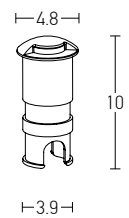

Power 3W
Input 24V
Color Temperature 3000K
Lumen 240Lm
Cri 80
IP 65
IK 8
Dimensions Ø: 4.5cm H: 9.3cm
Material Aluminium - Stainless Steel- PC Diffuser
Recommended Driver D-8-24 (Not Included)
Color Aluminium / **Code E178**

Power 3W
Input 24V
Color Temperature 3000K
Lumen 210Lm
Cri 80
IP 65
IK 10
Dimensions Ø: 4.8cm H: 10cm
Material Aluminium - Stainless Steel- PC Diffuser
Recommended Driver D-8-24 (Not Included)
Color Aluminium / **Code E180**

Power 3W
Input 24V
Color Temperature 3000K
Lumen 180Lm
Cri 80
IP 65
IK 10
Dimensions Ø: 4.8cm H: 10cm
Material Aluminium - Stainless Steel- PC Diffuser
Recommended Driver D-8-24 (Not Included)
Color Aluminium / **Code E179**

Driver D-8-24
Power 8W
Input 220-240V, 50/60Hz
Output 24V
Dimensions L: 7.5cm W: 3cm H: 2.3cm
IP 42

Power 6W
Input 220-240V, 50/60Hz
Color Temperature 3000K
Lumen 600Lm
Cri 80
IP 67
IK 8
Dimensions Ø: 10cm H: 9.5cm
Beam Angle 36°
Material Aluminium - Stainless Steel- Tempered Glass
Depth Required 11: 12cm
Recessed Mounting Box Included
Special Feature Driver Included
Color Stainless Steel / **Code E189**