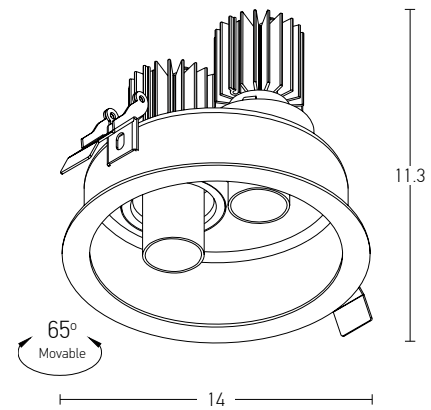

Power 2x9W
Input 220-240V, 50/60Hz
Color Temperature 3000K
Lumen 1620Lm
Cri 80
Dimensions Ø: 14cm H: 11.3cm
Beam Angle 18°
Cutting Hole Ø: 12.8cm
Material Aluminium
Special Feature Movable
Included LED Driver

Color Sandy White / **Code 1927**
Color Sandy Black / **Code 1926**