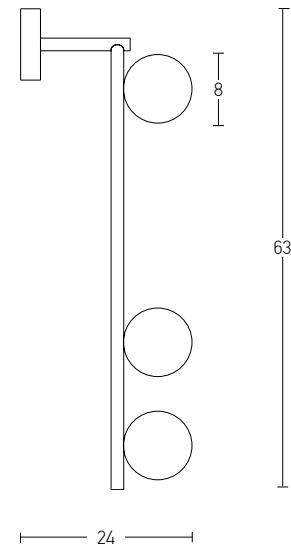

Bulb 3xG9 Led
Power MAX 9W
Input 220-240V, 50/60Hz
Dimensions L: 24cm H: 63cm
Base Ø: 10cm H: 2cm
Material Metal - Opal Glass
Special Feature Opal Glass Ø: 8cm
Color Black / **Code 18134-B**