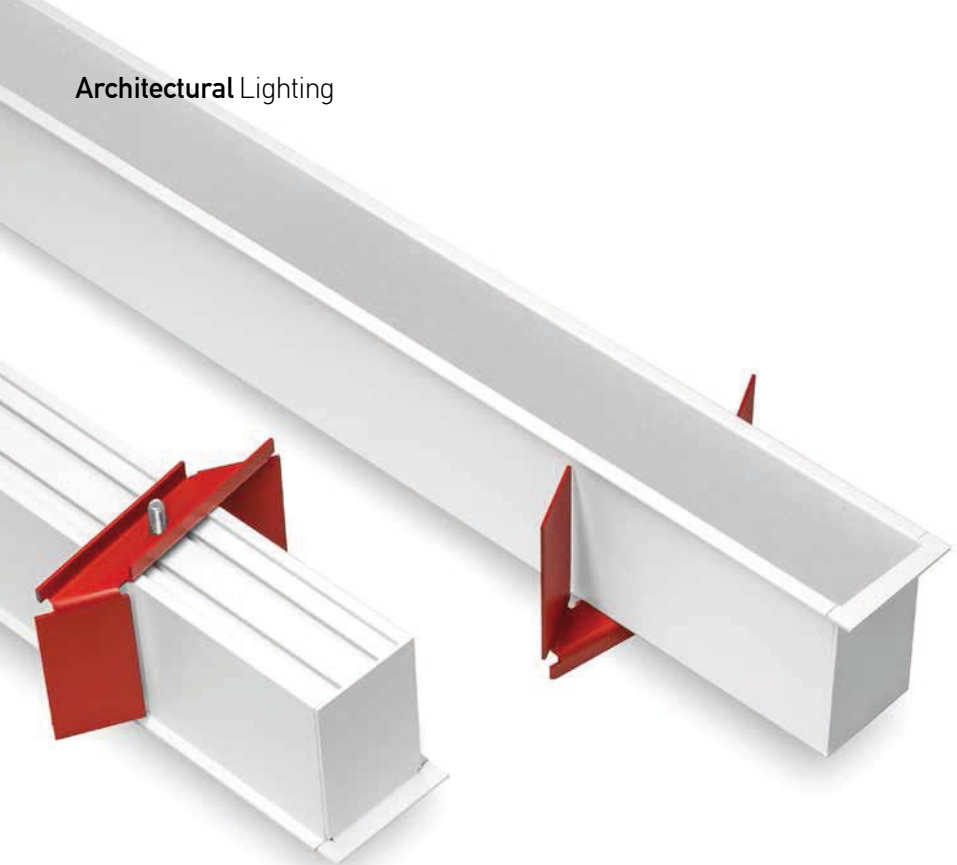

Fill in your code using the following items from the table.

Recessed Profile					
Code	Length	Driver	Kelvin	Set	Body Color
54	58 = 58cm	O = ON/OFF	3 = 3000K	E = HE	W = Sandy White
54	86 = 86cm	D = Dali	4 = 4000K	O = HO	B = Sandy Black
54	114 = 114cm				
54	142 = 142cm				
54	170 = 170cm				
54	198 = 198cm				
54	226 = 226cm				
54	254 = 254cm				
54	282 = 282cm				
54	310 = 310cm				
54	338 = 338cm				

Guide to Create your Code by Choosing : 54 - Length - Driver - Kelvin - Set - Body Color