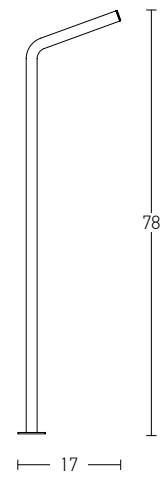

Outdoor Led Lighting | Floor - Wall Collection

Power 10W
Input 220-240V, 50/60Hz
Color Temperature 3000K
Lumen 800Lm
Cri 80
IP 54
Dimensions L: 17cm W: 6cm H: 78cm
Base W: 10cm L: 10cm
Material Aluminium - PC Diffuser
Color Graphite / **Code E206**

Power 10W
Input 220-240V, 50/60Hz
Color Temperature 3000K
Lumen 800Lm
Cri 80
IP 54
Dimensions L: 19.5cm W: 6cm H: 20.7cm
Material Aluminium - PC Diffuser
Color Graphite / **Code E205**