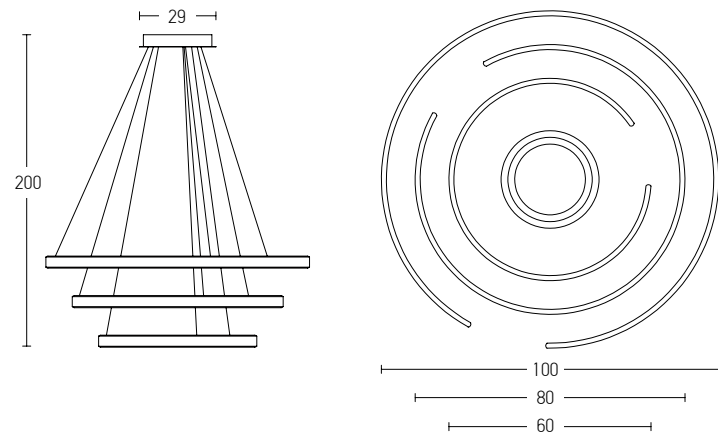

Brushed Gold Matt

Brushed Coffee

Power 30W / 40W / 50W
 Input 220-240V, 50/60Hz
 Color Temperature 3000K
 Lumen 9600Lm
 Cri 80
 Dimensions Ø: 60cm / Ø: 80cm / Ø: 100cm H: 5cm
 Base Ø: 29cm H: 4.5cm
 Dimmable Triac
 Material Aluminium - Silicon
 Special Feature 200cm Cable Adjustable
 Profile 5x1.5cm
 Color Brushed Gold Matt / **Code 2014**
 Color Brushed Coffee / **Code 2015**