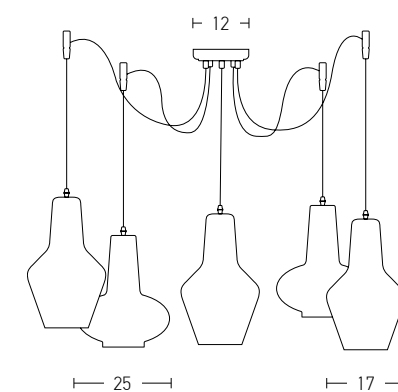

Bulb 5xE27
Power MAX 40W
Input 220-240V, 50/60Hz
Base Ø: 12cm H: 2.5cm
Material Metal - Glass
Special Feature 150cm Cable Adjustable
Color Black Matt - Chrome Glass / **Code 17150**