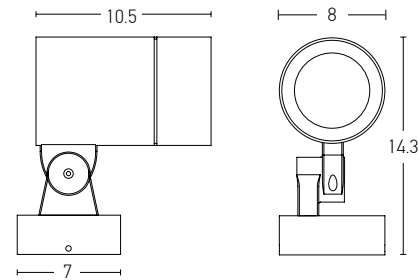

Bulb 1xGU10
Power MAX 11W
Input 220-240V, 50/60Hz
IP 65
Dimensions Ø: 8cm L: 14.3cm
Base Ø: 7cm
Material Aluminium - Tempered Glass
Color Graphite / **Code E236**