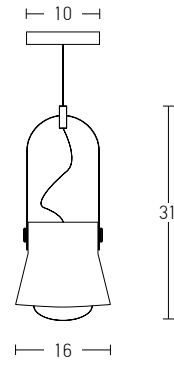

Bulb 1xE27
Power MAX 40W
Input 220-240V, 50/60Hz
Dimensions Ø: 16cm H: 31cm
Base Ø: 10cm H: 2cm
Material Metal - Aluminium
Special Feature 150cm Cable Adjustable
Color Black Matt / **Code 18192**
Color White Matt / **Code 18193**