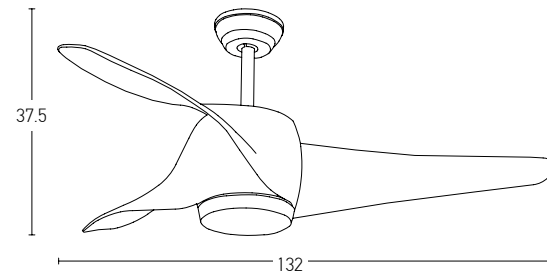

Led Light Source 15W
Input 220-240V, 50/60Hz
Color Temperature 3000K, 4000K, 6000K
Lumen 1500Lm
Cri 80
dB 20
Dimensions 52" Ø: 132cm H: 37.5-50cm
Air Flow 147.4m³ min
Night Mode Time Setting 1h / 2h / 4h / 8h
Material Metal - Acrylic - Wood
Special Feature 2 Down Rods 12.5-25cm
Summer & Winter Function
Motor Feature DC Motor 40W
5 Speeds

Color Coffee Matt - Cherry Wood Blades / Code 20256