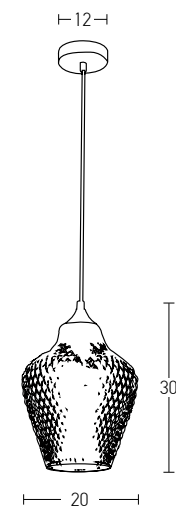

Bulb 1xE27
Power MAX 40W
Input 220-240V, 50/60Hz
Dimensions Ø: 24cm H: 28cm
Base Ø: 12cm H: 2.5cm
Material Metal - Glass
Special Feature 200cm Cable Adjustable
Color Ink Blue - Brass - Black Matt / **Code 19175**

Bulb 1xE27
Power MAX 40W
Input 220-240V, 50/60Hz
Dimensions Ø: 20cm H: 30cm
Base Ø: 12cm H: 2.5cm
Material Metal - Glass
Special Feature 200cm Cable Adjustable
Color Clear Glass - Brass - Black Matt / **Code 19125**