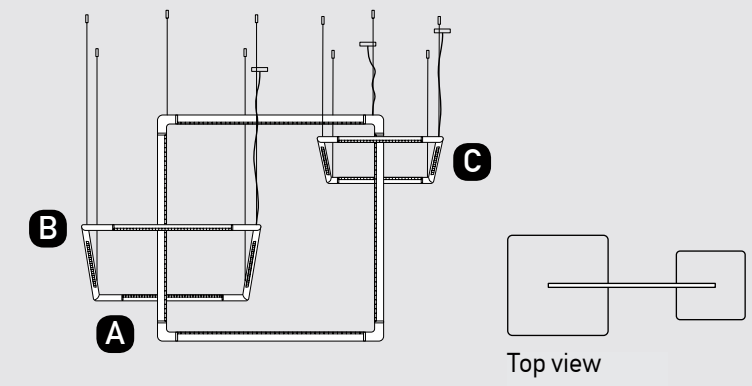

A

B

C

Our Suggestion

Become an artist and make your combination
 Use your imagination to create your masterpiece with our limitless options.

Power 48W
 Input 220-240V, 50/60Hz
 Color Temperature 3000K
 Lumen 3600Lm
 Cri 80
 Dimensions L: 80+160cm H: 200cm
 Base Ø: 16cm H: 3.5cm
 Dimmable 
 Material Aluminium - Acrylic
 Special Feature Step Dimming 10%-40%-100%
 Profile 2x3cm
 Color White Matt / **Code 20129**