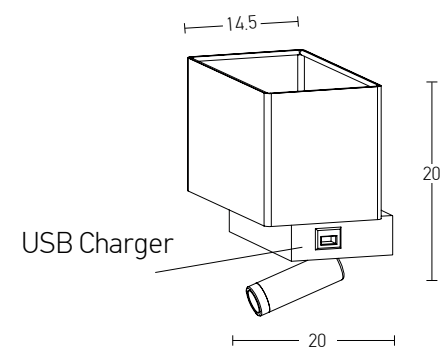

Led 3W
Bulb 1xE27
Power MAX 40W
Input 220-240V, 50/60Hz
Color Temperature 3000K
Lumen 240Lm
Dimensions L: 25cm W: 17cm H: 28cm
Base Ø: 12cm H: 2.5cm
Non Dimmable ☒
Switch 2/Switch On-Off
Material Metal - Aluminium - Fabric Shade
Special Feature Shade Ø: 17cm H: 14.5cm
Stick Ø: 2.8cm L: 36cm
Color Black Matt / **Code H57**

Led 3W
Bulb 1xE27
Power MAX 40W
Input 220-240V, 50/60Hz
Color Temperature 3000K
Lumen 240Lm
Cri 80
Dimensions L: 14.5cm W: 20cm H: 20cm
Non Dimmable ☒
Switch 2 On/Off
Material Metal - Aluminium - Fabric Shade
Special Feature USB Charger
Shade L: 12cm W: 20cm H: 11cm
Stick Ø: 2.8cm H: 8.5cm
Color Black Matt / **Code H59**