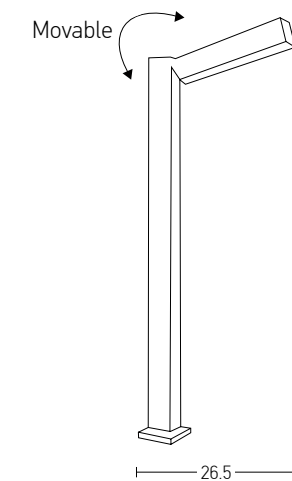

Power 6W
 Input 220-240V, 50/60Hz
 Color Temperature 3000K
 Lumen 540Lm
 Cri 80
 Dimensions L: 26.5cm H: 91cm
 Base L: 7.5cm W: 7.5cm
 Material Aluminium
 Special Feature Profile 4.5x4.5cm Movable
 Color Sandy Black - Wood / **Code E221**