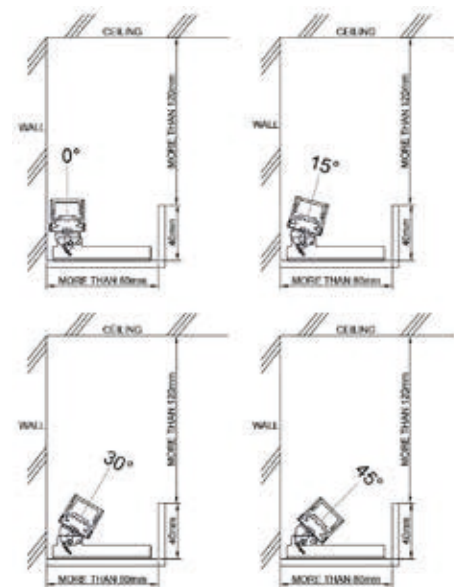

Profile Set
20325 2m Aluminium Profile + 2m Opal PC Cover + 4pcs Metal Clips

Profile Set
20325-60D 2m Aluminium Profile + 2m Clear PC Diffuser Cover (Degrees 60°) + 4pcs Metal Clips

Profile Set
20325-WG 2m Aluminium Profile + 2m PMMA Lens Cover (Wall Grazer) + 4pcs Metal Clips

Profile Set
20325-30D 2m Aluminium Profile + 2m PMMA Lens Cover (Degrees 30°) + 4pcs Metal Clips