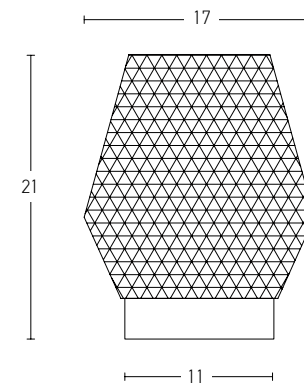

Bulb 1xE27
Power MAX 25W
Input 220-240V, 50/60Hz
Dimensions Ø: 17cm H: 21cm
Base Ø: 11cm H: 2.5cm
Material Metal - Glass
Special Feature 150cm Cable Available
Color Transparent - Brushed Brass / **Code 20251**