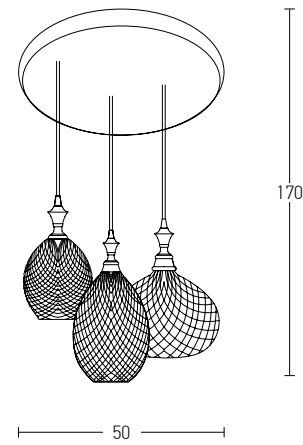

Bulb 4xE27
Power MAX 40W
Input 220-240V, 50/60Hz
Dimensions L: 105cm H: 170cm
Base L: 105cm W: 6.5cm H: 2.7cm
Material Metal - Glass
Special Feature 120cm Cable Adjustable
Color Black Matt - Smoked Grey / **Code 19240**

Bulb 3xE27
Power MAX 40W
Input 220-240V, 50/60Hz
Dimensions Ø: 50cm H: 170cm
Base Ø: 50cm H: 3cm
Material Metal - Glass
Special Feature 120cm Cable Adjustable
Color Black Matt - Smoked Grey / **Code 19241**