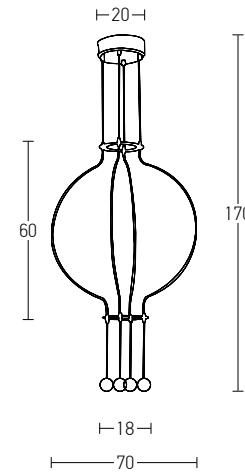

Indoor Led Lighting

Power 4x4.5W
Input 220-240V, 50/60Hz
Color Temperature 3000K
Lumen 1980Lm
Cri 80
Dimensions Ø: 70cm H: 170cm
Base Ø: 20cm H: 6cm
Non Dimmable ☒
Material Metal - Aluminium
Beam Angle 38°
Special Feature 170cm Cable Adjustable
Color Sandy Black / **Code 1900**