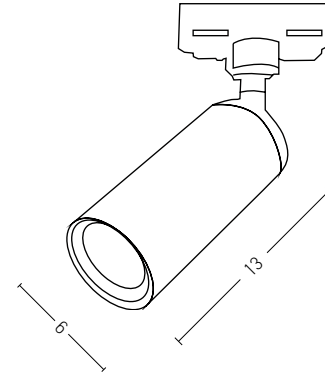

Bulb 1xGU10
Power MAX 35W
Dimensions Ø: 6cm H: 13cm
Material Aluminium
Special Feature 3 Phase Track Light
Color Black Matt / **Code S059**
Color White Matt / **Code S058**

Power 9W
Input 220-240V, 50/60Hz
Color Temperature 3000K
Lumen 1000Lm
Cri 90
Dimensions Ø: 6cm H: 13cm
Beam Angle 15° / 24° / 40°
Material Aluminium
Special Feature 3 Phase Track Light
Included LED Driver

Color Black Matt / **Code S059-15**
Color Black Matt / **Code S059-24**
Color Black Matt / **Code S059-40**
Color White Matt / **Code S058-15**
Color White Matt / **Code S058-24**
Color White Matt / **Code S058-40**

OSRAM

Bulb 1xGU10
Power MAX 35W
Dimensions Ø: 6cm H: 20cm
Cylinder Ø: 6cm H: 13cm
Base Ø: 6cm H: 3cm
Material Aluminium
Color Black Matt / **Code S055**
Color White Matt / **Code S054**

Power 9W
Input 220-240V, 50/60Hz
Color Temperature 3000K
Lumen 1000Lm
Cri 90
Dimensions Ø: 6cm H: 20cm
Cylinder Ø: 6cm H: 13cm
Base Ø: 6cm H: 3cm
Beam Angle 15° / 24° / 40°
Material Aluminium
Special Feature Included LED Driver

Color Black Matt / **Code S055-15**
Color Black Matt / **Code S055-24**
Color Black Matt / **Code S055-40**
Color White Matt / **Code S054-15**
Color White Matt / **Code S054-24**
Color White Matt / **Code S054-40**

OSRAM