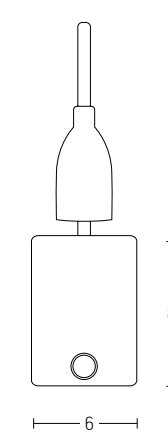

Power 3W
Input 220-240V, 50/60Hz
Color Temperature 3000K
Lumen 240Lm
Cri 80
Non Dimmable ☒
Base L: 3cm W: 6cm H: 8cm
Switch On/Off
Material Metal - Aluminium
Special Feature Flex 20cm
Color White Matt / **Code H33**
Black Matt / **Code H32**