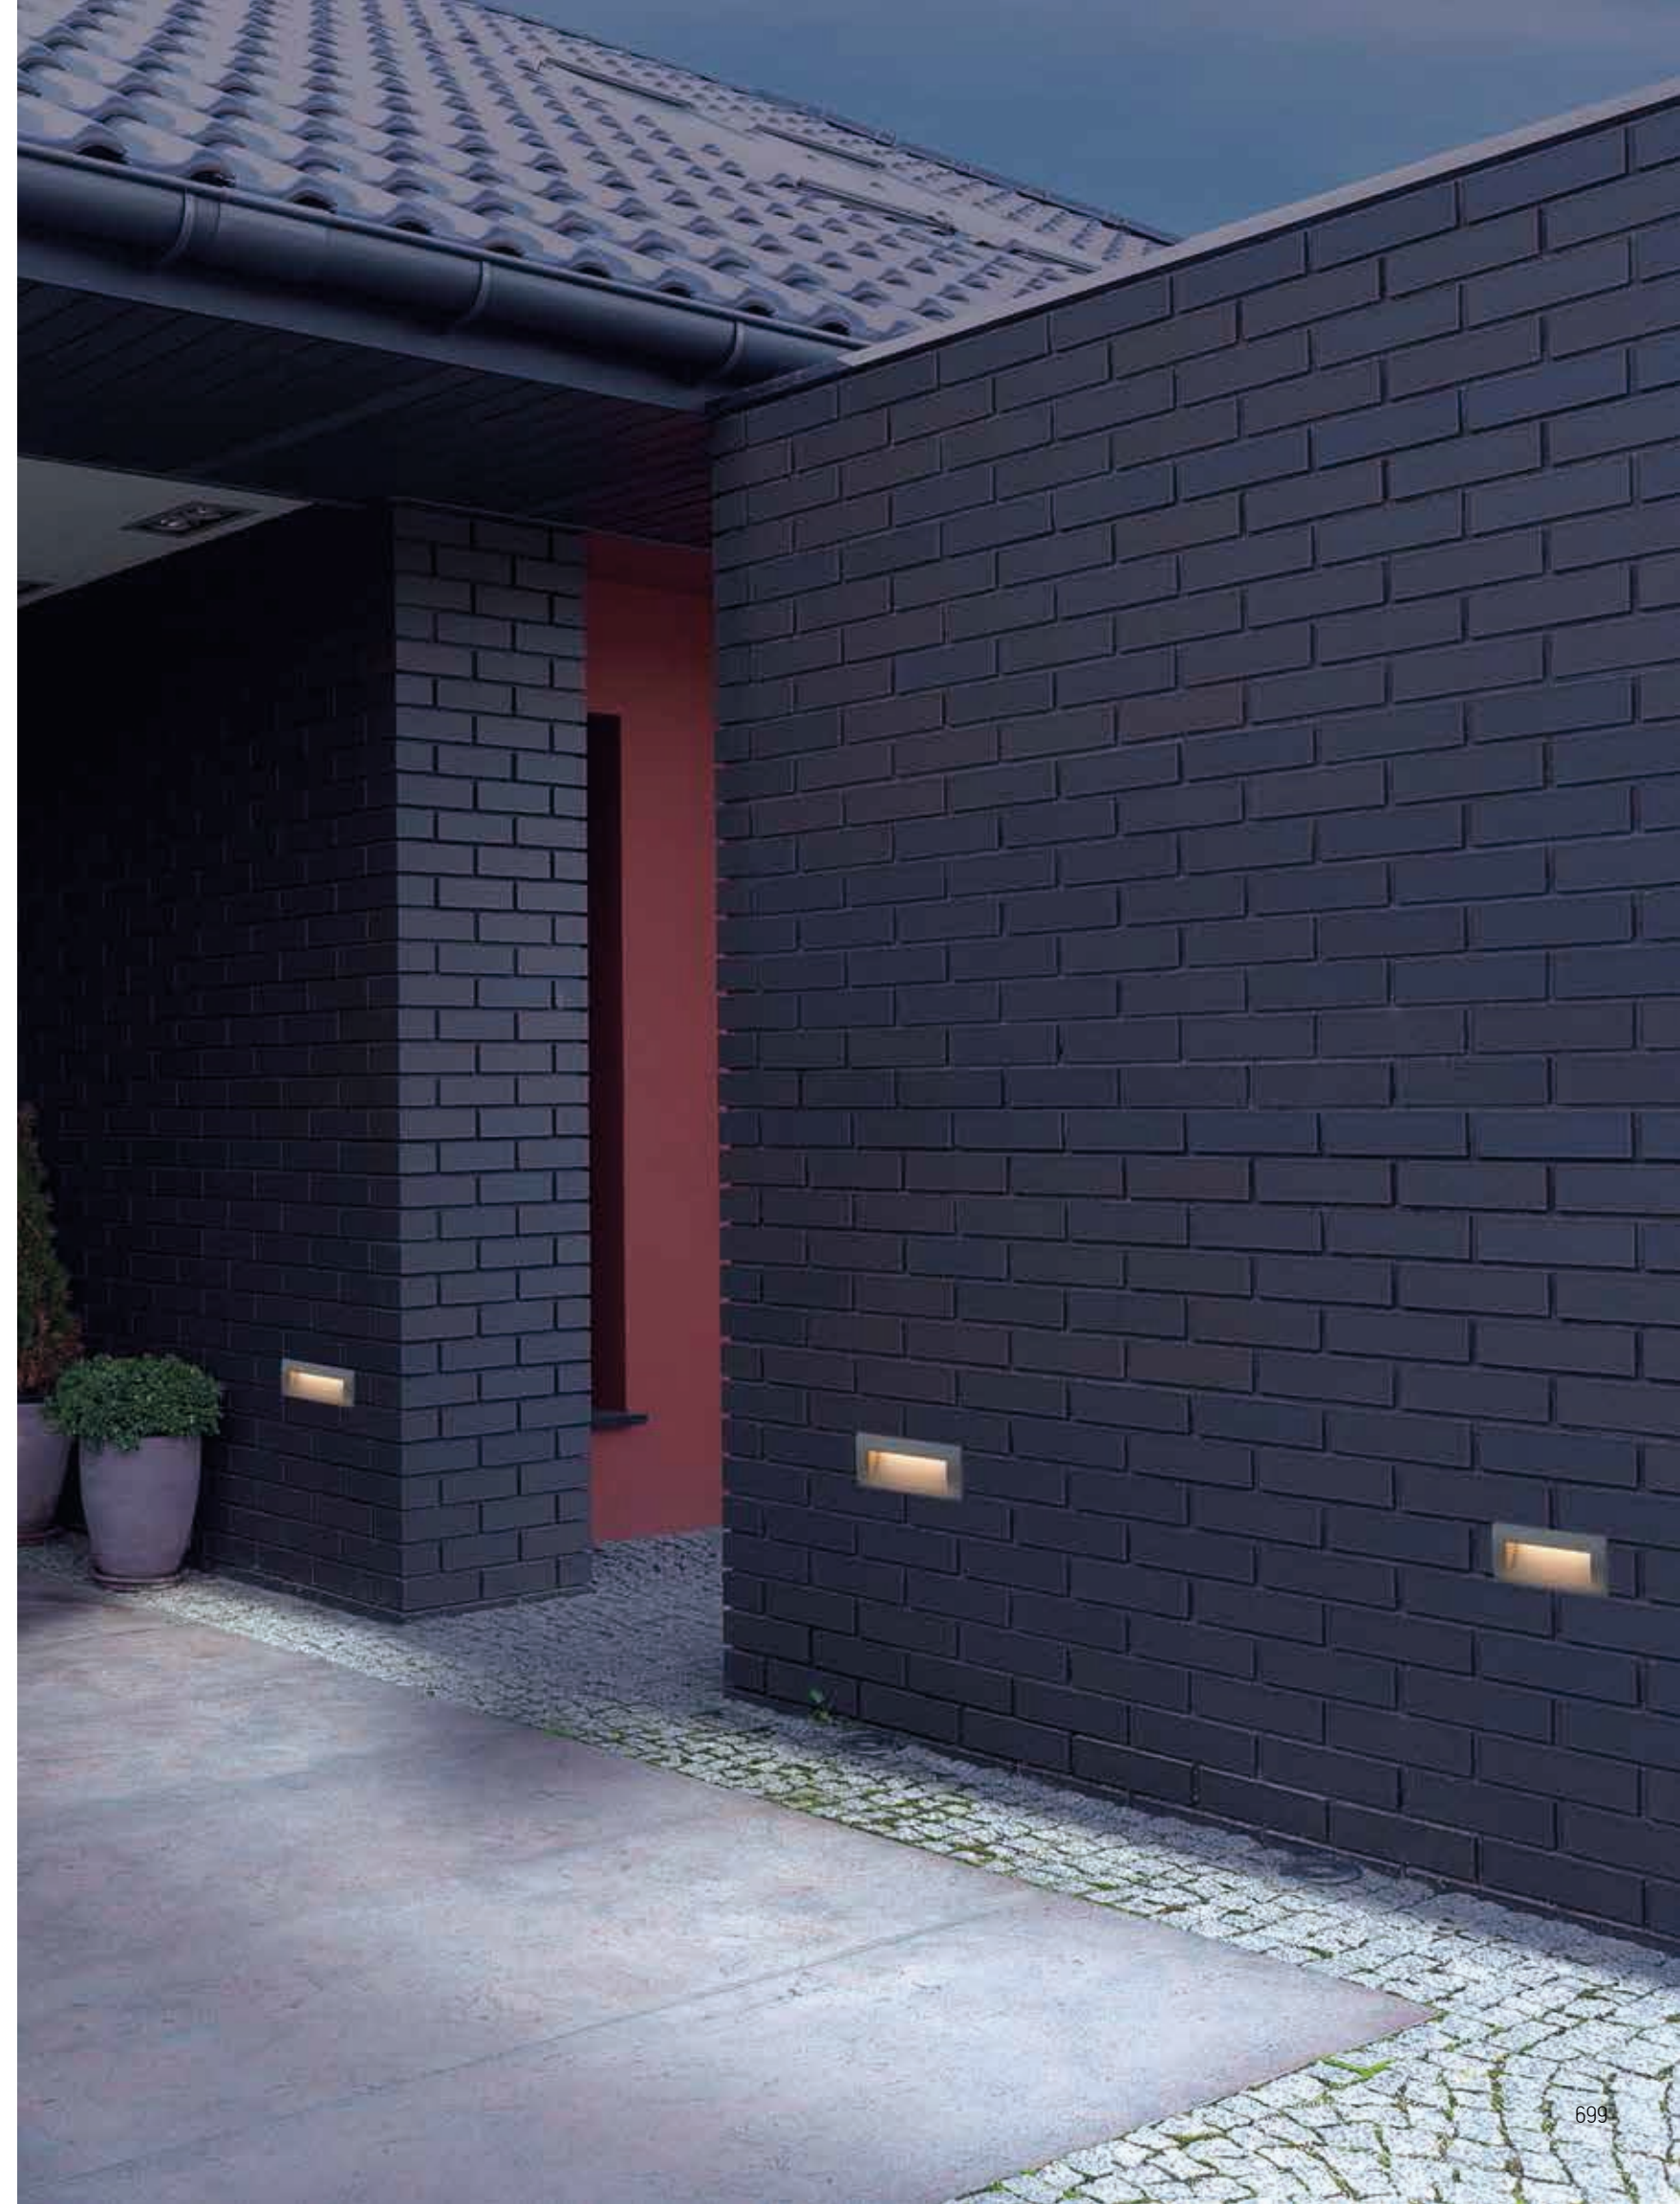

Power 3W
Input 220-240V, 50/60Hz
Color Temperature 3000K
Lumen 240Lm
Cri 80
IP 65
Dimensions L: 14cm W: 7cm H: 4.1cm
Recessed Mounting Box L: 12.5cm W: 6cm (Included)
Depth 11: 6cm
Material Aluminium
Color Graphite / Code **E247-G**
Color Sandy White / Code **E247-W**

Power 1W
Input 220-240V, 50/60Hz
Color Temperature 3000K
Lumen 80Lm
Cri 80
IP 65
Dimensions L: 9cm W: 9cm H: 4.1cm
Recessed Mounting Box L: 7.3cm W: 7.3cm (Included)
Depth 11: 6cm
Material Aluminium
Color Graphite / Code **E246-G**
Color Sandy White / Code **E246-W**