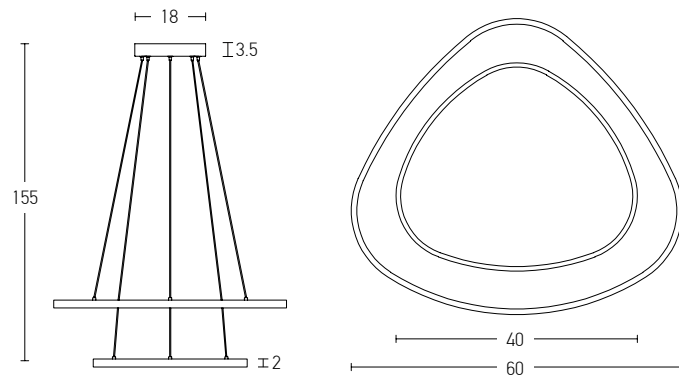

Power	45W
Input	220-240V, 50/60Hz
Color Temperature	3000K
Lumen	3600Lm
Cri	80
Dimensions	Ø: 40cm / Ø: 60cm H: 2cm
Base	Ø: 18cm H: 3.5cm
Non Dimmable	☒
Material	Aluminium - Silicon
Special Feature	155cm Cable Adjustable Profile 2x1.5cm
Color	Sandy Black / Code 2018
Color	Sandy White / Code 2019