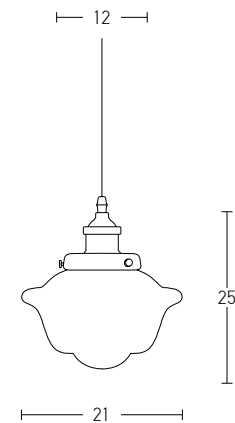

Bulb 1xE27
Power MAX 40W
Input 220-240V, 50/60Hz
Dimensions Ø: 21cm H: 25cm
Base Ø: 12cm H: 2cm
Material Metal - Glass
Special Feature 150cm Cable Adjustable
Color Black Matt - Bronze / **Code 16118**

Suggested Trimless Canopy **Code 20144**