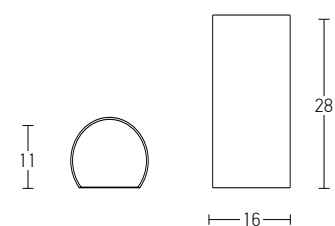

Bulb 1xE27
Power MAX 25W
Input 220-240V, 50/60Hz
Dimensions L: 11cm W: 16cm H: 28cm
Material Metal- Bush
Color Natural / **Code 17137**