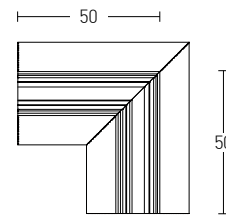

Power by : **CASAMBI**
 Available App on :

TRIMLESS Track : 1m/2m/3m

CORNER 90° (c1)
Vertical Plane

CORNER 90° (c2)
Horizontal Plane

Track Code	Size	Color
2083B-1	1m	Sandy Black
2083W-1	1m	Sandy White
2083B-2	2m	Sandy Black
2083W-2	2m	Sandy White
2083B-3	3m	Sandy Black
2083W-3	3m	Sandy White