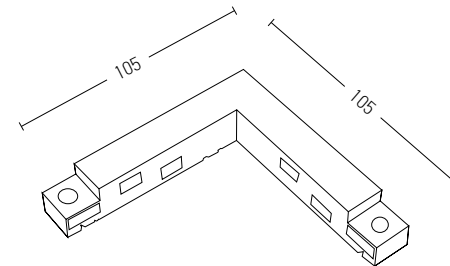

Corner Connector for 48V Magnetic Tracks
Code 20104 / Color Black
Code 20104-W / Color White