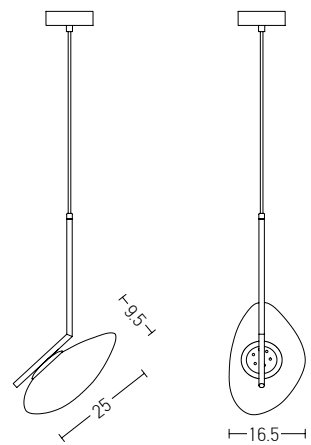

Power	5W
Input	220-240V, 50/60Hz
Color Temperature	3000K
Lumen	400Lm
Cri	80
Dimensions	L: 16.5cm W: 25cm H: 42.5
Base	Ø: 10cm
Non Dimmable	☒
Material	Metal - Aluminium - Opal Glass
Special Feature	180cm Cable Adjustable
Color	Black Matt / Code 20254
Color	Gold Matt / Code 20255

Suggested Trimless Canopy **Code 20144**