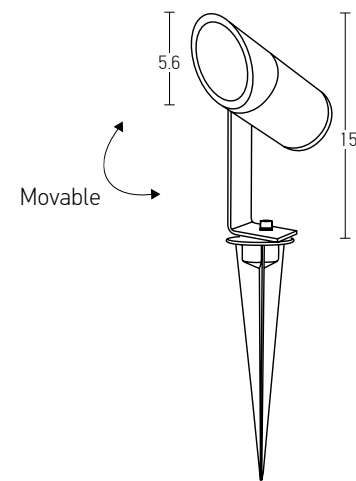

Power 7W
Input 220-240V, 50/60Hz
Color Temperature 3000K
Lumen 630Lm
Cri 80
IP 65
Dimensions Ø: 5.6cm H: 15cm
Optic 36°
Material Aluminium - Tempered Glass
Special Feature Movable
Spike Included

Color Graphite / **Code E152**