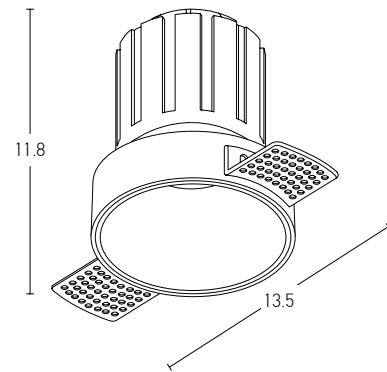

Power 15W
Input 220-240V, 50/60Hz
Color Temperature 3000K
Lumen 1125Lm
Cri 90
Dimensions Ø: 8.2cm W: 13.5cm H: 11.8cm
Cutting Hole Ø: 8.2cm
Beam Angle 36°
Non Dimmable ☒
Material Aluminium
Depth Required $\perp$: 12cm
Driver Included (350mA)
Color Sandy White / **Code S097**