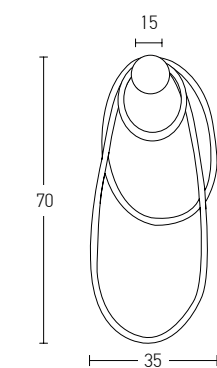

Power 60W
Input 220-240V, 50/60Hz
Color Temperature 3000K
Lumen 3600Lm
Cri 80
Dimensions L: 120cm H: 40cm
Base Ø: 17cm H: 5cm
Non Dimmable ☒
Material Metal - Silicon
Special Feature 360° Lighting Tube Ø: 2.4cm
220cm Cable Adjustable
Color Gold Matt / **Code 19254**

Power 40W
Input 220-240V, 50/60Hz
Color Temperature 3000K
Lumen 2400Lm
Cri 80
Dimensions L: 35cm H: 70cm
Base Ø: 15cm L: 11.5cm
Non Dimmable ☒
Material Metal - Silicon
Special Feature 360° Lighting Tube Ø: 2.4cm
Color Gold Matt / **Code 19255**