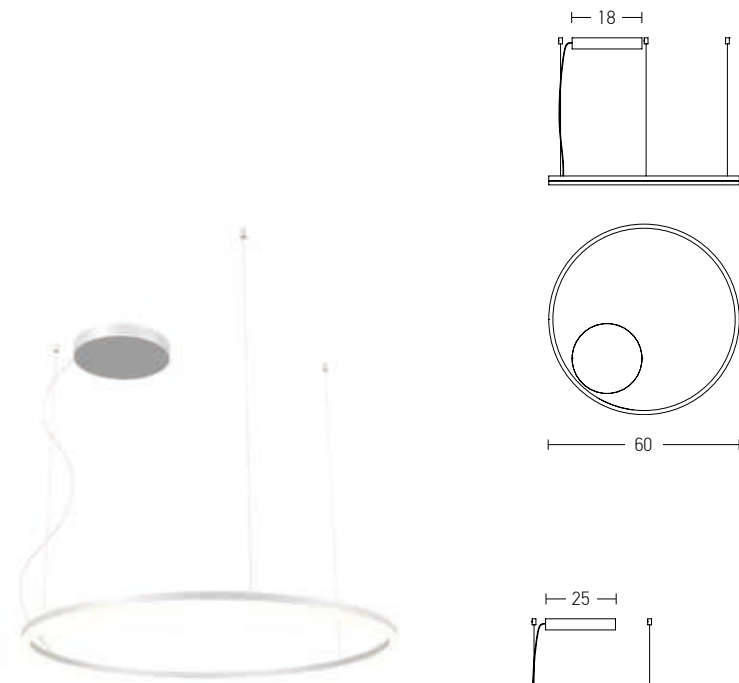

Power 42W
Input 220-240V, 50/60Hz
Color Temperature 3000K
Lumen 3360Lm
Cri 80
Dimensions Ø: 60cm H: 200cm
Base Ø: 18cm H: 5cm
Dimmable Triac ☐
Material Aluminium - Acrylic
Special Feature 200cm Cable Adjustable
Color Black Matt / **Code 20260**
Color White Matt / **Code 20261**