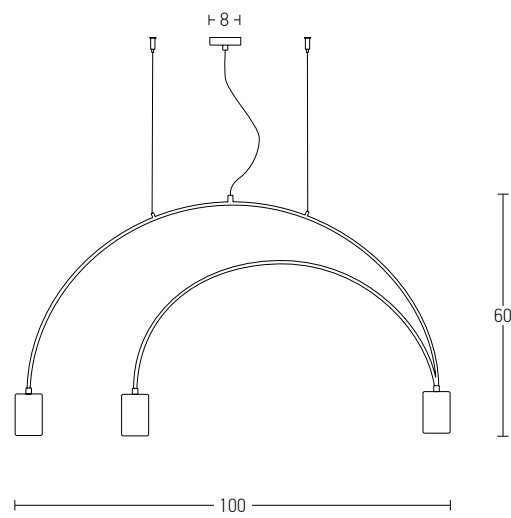

Bulb	3xGU10
Power	MAX 25W
Input	220-240V, 50/60Hz
Dimensions	L: 100cm W: 6cm H: 60cm
Base	Ø: 8cm H: 2cm
Material	Metal
Special Feature	120cm Cable Adjustable
Color	Black Matt - Brass / Code 19213
Color	Black Matt - Copper Rusty / Code 17109