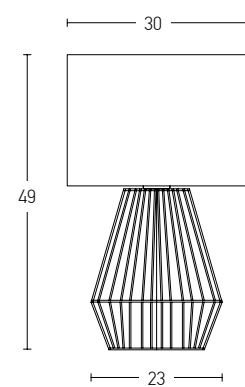

Bulb 1xE27
Power MAX 40W
Input 220-240V, 50/60Hz
Dimensions Ø: 30cm H: 50cm
Material Metal - Thread String Cord - Fabric
Special Feature 120cm Cable Available
Shade Ø: 30cm H: 20cm
Color Light Beige / **Code 20235**