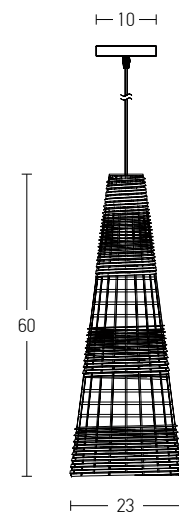

Bulb 1xE27
Power MAX 40W
Input 220-240V, 50/60Hz
Dimensions Ø: 23cm H: 60cm
Base Ø: 10cm H: 2cm
Material Metal - Bamboo
Special Feature 200cm Cable Adjustable
Color Natural / **Code 20154**

Suggested Trimless Canaby **Code 20144**