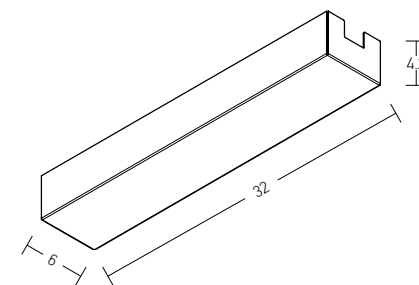

Surface Mount Base for 48V Soft Track System

Power 100W

Input 220-240V , 50/60Hz

Output 48V

Dimensions L: 32cm W: 6cm H: 4.2cm

Non Dimmable ☒

Guarantee 5Years

Color Sandy Black / Code 20292