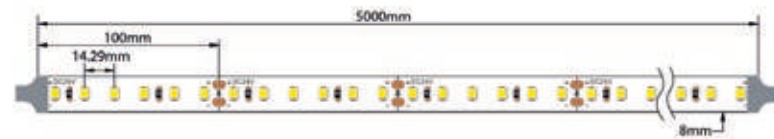

-OSRAM PRODUCT TECHFLEX 15.5W/m 2000Lm/m

Code	IP	Kelvin	CRI	Watt	Lm/m
4062172107242	20	3000	85	15.5W/m	2000
4062172107266	20	4000	85	15.5W/m	2060

Lumen Efficiency 129Lm/W
SDCM 3
Ra 85
LEDs/m 140
Voltage DC24V
Width 8mm
Unit cut 100mm
Life Span 50000H
Waterproof Rate IP20

*5 Years Guarantee when combined with OSRAM drivers

Dimming Options

1. DALI Dimming : Dali Driver 24V Channel 1+Switch Dali MCU . Suitable with Drivers to Page : 618-619 , 621
2. BLUETOOTH Dimming : Element Driver 24V+OT BLE (CASAMBI App) . Suitable with Drivers to Page : 620
3. PHASECUT Dimming : Suitable with PhaseCut Drivers to Page : 620
4. 1-10 Dimming : 1-10 Driver 24V+Switch MCU 1-10 . Suitable with 1-10V Drivers to Page : 619
5. PUSH BUTTON Dimming : Dali Driver 24V Channel 1 to Page : 618