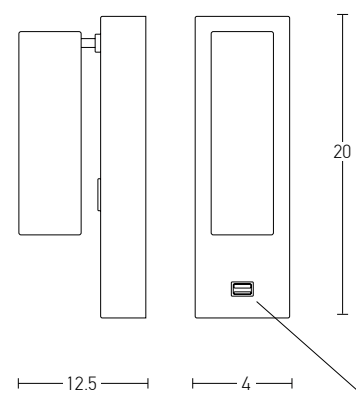

USB Charger

Power 3W
Input 220-240V, 50/60Hz
Color Temperature 3000K
Lumen 240Lm
Cri 80
Dimensions L: 12.5-19cm W: 4cm H: 20cm
Non Dimmable ☒
Switch On/Off
Material Metal - Aluminium
Special Feature USB Charger
Color Black Matt / **Code H35**