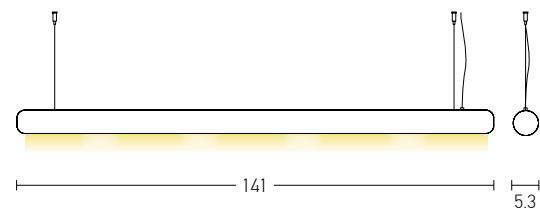

Power 45W
Input 220-240V, 50/60Hz
Color Temperature 3000K
Lumen 6300Lm
Cri 80
Dimensions Ø: 5.3cm L: 141cm
Base Ø: 8cm H: 2cm
Non Dimmable ☒
Material Aluminium - PC Diffuser
Special Feature 200cm Cable Adjustable
Optional Dimming DALI

Color Old Steel / **Code 19210-OS**
Color Sandy Black / **Code 19210-B**
Color Sandy White / **Code 19210-W**

Power 50W
Input 220-240V, 50/60Hz
Color Temperature 3000K
Lumen 5500Lm
Cri 90
Dimensions Ø: 5.3cm L: 141cm
Base Ø: 8cm H: 2cm
Non Dimmable ☒
Material Aluminium - ABS
Special Feature 200cm Cable Adjustable
Optional Dimming DALI

Color Copper Rusty - Sandy Black / **Code 19211-CB**
Color Sandy White - Sandy Black / **Code 19211-WB**