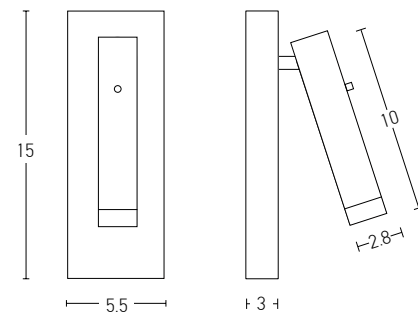

Power 3W
Input 220-240V, 50/60Hz
Color Temperature 3000K
Lumen 240Lm
Cri 80
Dimensions L: 7cm-16cm W: 5.5cm H: 15cm
Base L: 3cm W: 5.5cm H: 15cm
Non Dimmable ☒
Switch On/Off
Material Metal - Aluminium
Special Feature Stick Ø: 2.8cm H: 10cm
Color Brushed Brass / **Code H68**