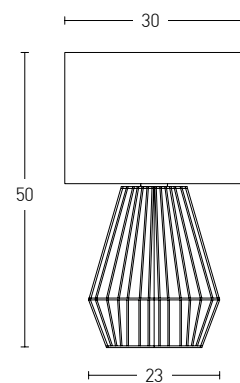

Bulb 1xE27
Power MAX 40W
Input 220-240V, 50/60Hz
Dimensions Ø: 30cm H: 50cm
Material Metal - Thread String Cord - Fabric
Special Feature 120cm Cable Available
Shade Ø: 30cm H: 20cm
Color Light Beige / **Code 20235**