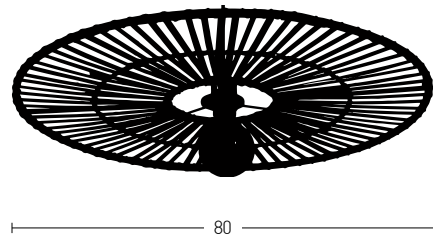

Bulb 1xE27
Power MAX 40W
Input 220-240V, 50/60Hz
Dimensions Ø: 80cm L: 8cm
Base Ø: 10cm H: 2cm
Material Metal - Bamboo
Color White - Natural Bamboo / **Code 19250**