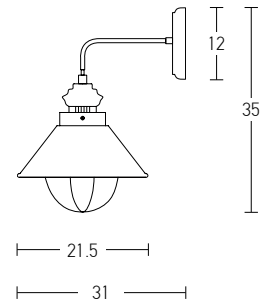

Bulb 1xE27
Power MAX 40W
Input 220-240V, 50/60Hz
Dimensions L: 31cm W: 21.5cm H: 35cm
Base Ø: 12cm H: 2cm
Material Metal - Aluminium
Color Black Matt - Copper / **Code 18127**