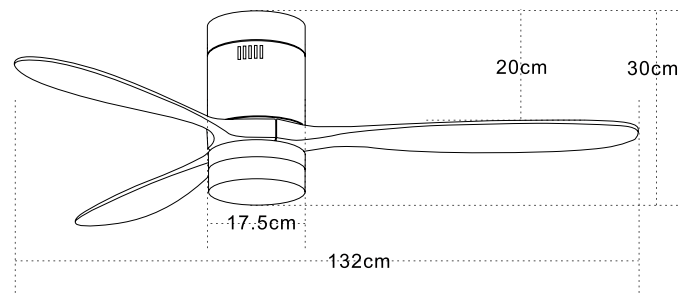

Led Light Source 15W
Input 220-240V, 50/60Hz
Color Temperature 3000K, 4000K, 6000K
Lumen 1500Lm
Cri 80
dB 23
Dimensions 52" Ø: 132cm H: 30cm
Air Flow 141m³ min
Night Mode Time Setting 1h / 2h / 4h / 8h
Material Metal - Polycarbonate - Wood
Special Feature Summer Function
Motor Feature AC Motor 55W
3 Speeds

Color Black Matt - Cherry Wood Blades / Code 19144