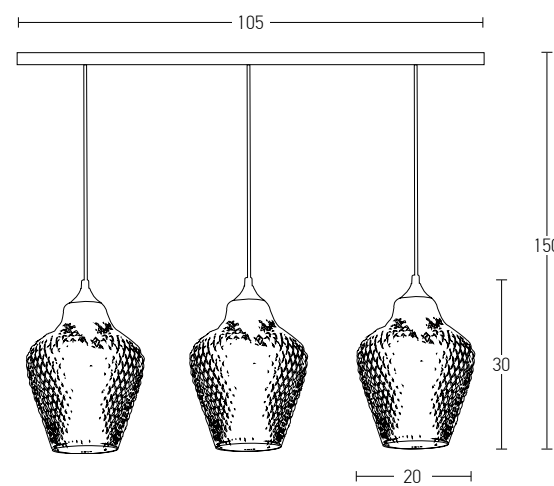

Bulb 1xE27
Power MAX 40W
Input 220-240V, 50/60Hz
Dimensions Ø: 20cm H: 30cm
Base Ø: 12cm H: 2.5cm
Material Metal - Glass
Special Feature 200cm Cable Adjustable
Color Clear Glass - Brass - Black Matt / **Code 19125**