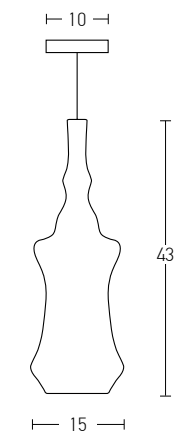

Bulb 1xE27
Power MAX 40W
Input 220-240V, 50/60Hz
Dimensions Ø: 20cm H: 37cm
Base Ø: 10cm H: 2cm
Material Metal - Glass
Special Feature 200cm Cable Adjustable
Color Clear Glass - Chrome / **Code 17039**

Bulb 1xE27
Power MAX 40W
Input 220-240V, 50/60Hz
Dimensions Ø: 15cm H: 30cm
Base Ø: 10cm H: 2cm
Material Metal - Glass
Special Feature 200cm Cable Adjustable
Color Clear Glass - Chrome / **Code 17040**

Bulb 1xE27
Power MAX 40W
Input 220-240V, 50/60Hz
Dimensions Ø: 15cm H: 43cm
Base Ø: 10cm H: 2cm
Material Metal - Glass
Special Feature 200cm Cable Adjustable
Color Clear Glass - Chrome / **Code 17038**