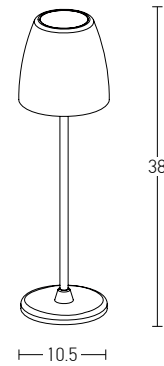

Power 5W
Input 220-240V, 50/60Hz
Color Temperature 3000K
Lumen 375Lm
Cri 80
IP 54
Dimensions L: 18cm W: 18cm H: 22cm
3 Steps Dimming 10% , 50% , 100%
Duration 15h , 10h , 7h
Material Aluminium - Difusser
Special Feature Portable Table Lamp
USB Cable & Adaptor Included

Color Black / **Code E218**

Power 2W
Input 220-240V, 50/60Hz
Color Temperature 3000K
Lumen 70Lm
Cri 80
IP 54
Dimensions Ø: 10.5cm H: 38cm
3 Steps Dimming 10% , 50% , 100%
Material Aluminium - Difusser
Special Feature Shade Ø: 11cm H: 11cm
Portable Table Lamp
USB Cable & Adaptor Included

Color Sandy White / **Code E193**
Sandy Black / **Code E194**