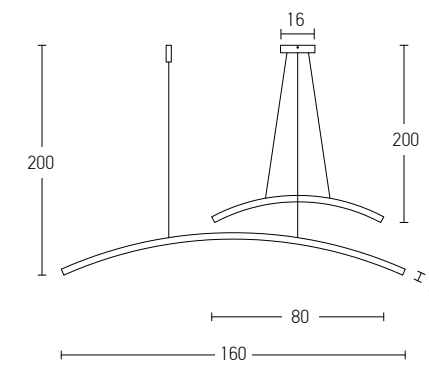

A

B

C

Our Suggestion

Become an artist and make your combination
 Use your imagination to create your masterpiece with our limitless options.

Power 48W
 Input 220-240V, 50/60Hz
 Color Temperature 3000K
 Lumen 3600Lm
 Cri 80
 Dimensions L: 80+160cm H: 200cm
 Base Ø: 16cm H: 3.5cm
 Dimmable 
 Material Aluminium - Acrylic
 Special Feature Step Dimming 10%-40%-100%
 Profile 2x3cm
 Color White Matt / **Code 20129**

Power 48W
 Input 220-240V, 50/60Hz
 Color Temperature 3000K
 Lumen 3600Lm
 Cri 80
 Dimensions L: 80+160cm H: 200cm
 Base Ø: 16cm H: 3.5cm
 Dimmable 
 Material Aluminium - Acrylic
 Special Feature Step Dimming 10%-40%-100%
 Profile 2x3cm
 Color Black Matt / **Code 20130**