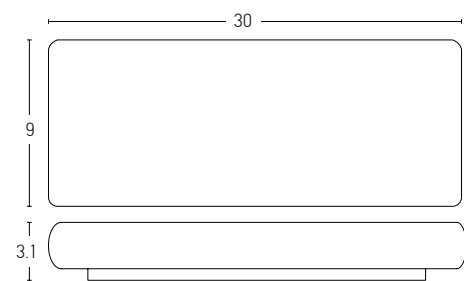

Power 2 x 6W
 Input 220-240V, 50/60Hz
 Color Temperature 3000K
 Lumen 960Lm
 Cri 80
 IP 65
 Dimensions L: 3.1cm W: 17.5cm H: 9cm
 Material Aluminium - Tempered Glass
 Special Feature Up - Down Light
 Color Graphite / **Code E239**