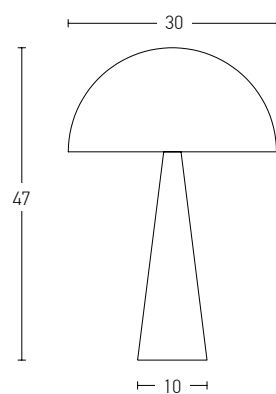

Bulb	1xE27
Power	MAX 25W
Input	220-240V, 50/60Hz
Dimensions	Ø: 30cm H: 47cm
Base	Ø: 10cm H: 30cm
Material	Metal
Special Feature	150cm Cable Available
Color	Black Matt / Code 20210
Color	Gold Matt / Code 20211