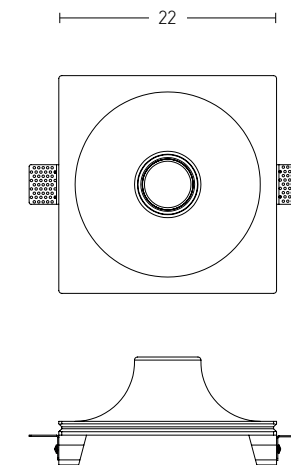

Bulb 1xGU10
Power MAX 50W
Input 220-240V, 50/60Hz
Dimensions L: 12cm W: 12cm H: 6.2cm
Cutting Hole L: 12.2cm W: 12.2cm
Material Gypsum
Depth Required JTT: 11.5cm
Special Feature GU10 Lampholder Included
Color Pure White / **Code S029**

Bulb 1xGU10
Power MAX 40W
Input 220-240V, 50/60Hz
Dimensions L: 22cm W: 22cm H: 10.5cm
Cutting Hole L: 22.2cm W: 22.2cm
Material Gypsum
Depth Required JTT: 4cm
Special Feature GU10 Lampholder Included
Color Pure White / **Code S109**

Bulb 1xGU10
Power MAX 40W
Input 220-240V, 50/60Hz
Dimensions L: 19cm W: 19cm H: 7.8cm
Cutting Hole L: 19.2cm W: 19.2cm
Material Gypsum
Depth Required JTT: 10.5cm
Special Feature GU10 Lampholder Included
Color Pure White / **Code S108**