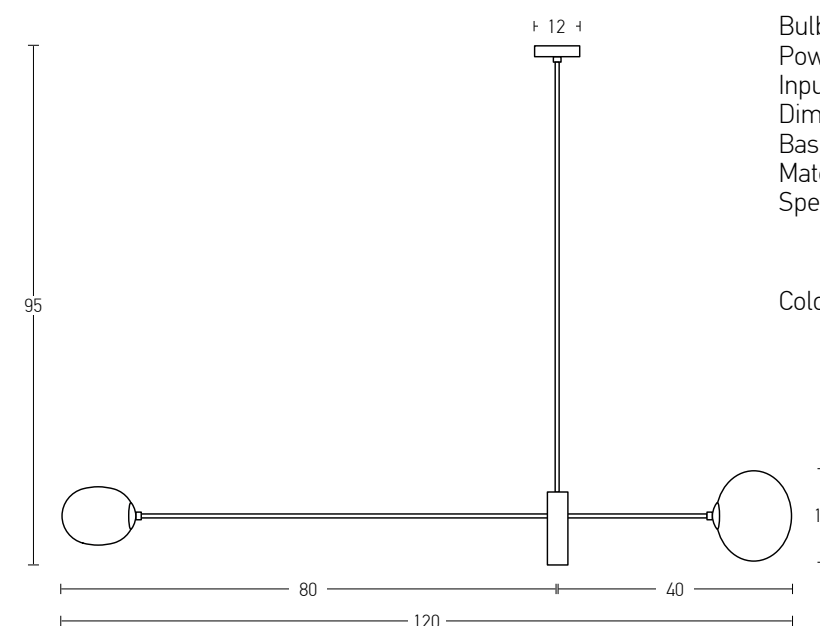

Bulb 1xE27
Power MAX 40W
Input 220-240V, 50/60Hz
Dimensions Ø: 13cm H: 44cm
Base Ø: 12cm H: 2.5cm
Material Glass - Metal
Special Feature 150cm Cable Adjustable
Color Grey - Antique Brass / **Code 19176**

Bulb 1xE27
Power MAX 40W
Input 220-240V, 50/60Hz
Dimensions Ø: 25cm H: 35cm
Base Ø: 12cm H: 2.5cm
Material Glass - Metal
Special Feature 150cm Cable Adjustable
Color Grey - Antique Brass / **Code 19177**