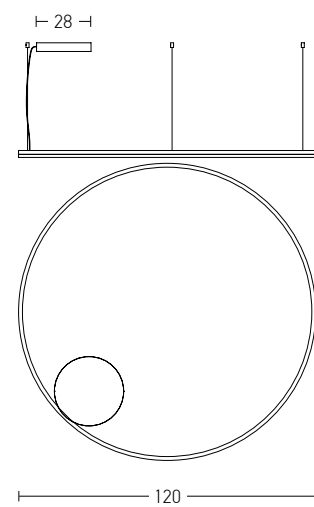

Power 84W
Input 220-240V, 50/60Hz
Color Temperature 3000K
Lumen 6720Lm
Cri 80
Dimensions Ø: 120cm H: 200cm
Base Ø: 28cm H: 5cm
Dimmable Triac ☐
Material Aluminium - Acrylic
Special Feature 200cm Cable Adjustable
Color Black Matt / **Code 20264**
Color White Matt / **Code 20265**