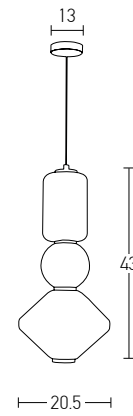

Bulb 1xE27
Power MAX 40W
Input 220-240V, 50/60Hz
Dimensions Ø: 30cm H: 25cm
Base Ø: 10cm H: 2.5cm
Material Metal - Opal Glass
Special Feature 200cm Cable Adjustable
Color Gold Matt / **Code 20124**
Color White Matt / **Code 20125**