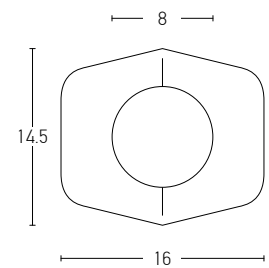

Bulb 1xG9 Led
Power MAX 9W
Input 220-240V, 50/60Hz
Dimensions L: 16cm W: 25cm H: 22cm
Material Metal - Opal Glass
Special Feature Opal Glass Ø: 12cm
Color Grey / **Code 20347-L**
Color Black Matt / **Code 20348-L**
Color Yellow / **Code 20346-L**

Bulb 1xG9 Led
Power MAX 9W
Input 220-240V, 50/60Hz
Dimensions L: 10.5cm W: 16cm H: 14.5cm
Material Metal - Opal Glass
Special Feature Opal Glass Ø: 8cm
Color Grey / **Code 20347-S**
Color Black Matt / **Code 20348-S**
Color Yellow / **Code 20346-S**

Model Finishing

Grey

Black Matt

Yellow