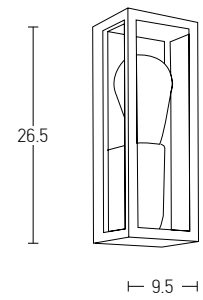

Bulb 1xE27
Power MAX 15W
Input 220-240V, 50/60Hz
IP 65
Dimensions L: 9cm W: 9.5cm H: 26.5cm
Material Alumunium - Clear Diffuser
Color Sandy Black / **Code E201**