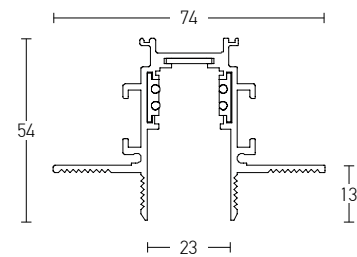

Power by : **CASAMBI**
 Available App on :

TRIMLESS Track : 1m/2m/3m

CORNER 90° (c1)
Vertical Plane

CORNER 90° (c2)
Horizontal Plane

Track Code	Size	Color
2083B-1	1m	Sandy Black
2083W-1	1m	Sandy White
2083B-2	2m	Sandy Black
2083W-2	2m	Sandy White
2083B-3	3m	Sandy Black
2083W-3	3m	Sandy White