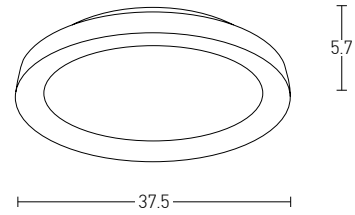

Model Finishing

Brushed Gold Matt

Brushed Coffee

Sandy White

Sandy Black

Power 30W
 Input 220-240V, 50/60Hz
 Color Temperature 3000K
 Lumen 1800Lm
 Cri 80
 Dimensions Ø: 37.5cm H: 5.7cm
 Non Dimmable
 Material Aluminium - Acrylic
 Color White / **Code Z62130L-W**
 Color Black / **Code Z62130L-B**