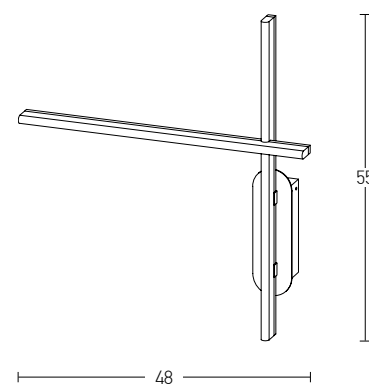

Power 20W
Input 220-240V, 50/60Hz
Color Temperature 3000K
Lumen 1600Lm
Cri 80
Dimensions L: 10cm W: 48cm H: 55cm
Base W: 5.5cm H: 15.5cm
Non Dimmable ☒
Material Metal - Aluminium - Acrylic
Special Feature Profile 1x3cm
Color Black Matt / **Code 1945**