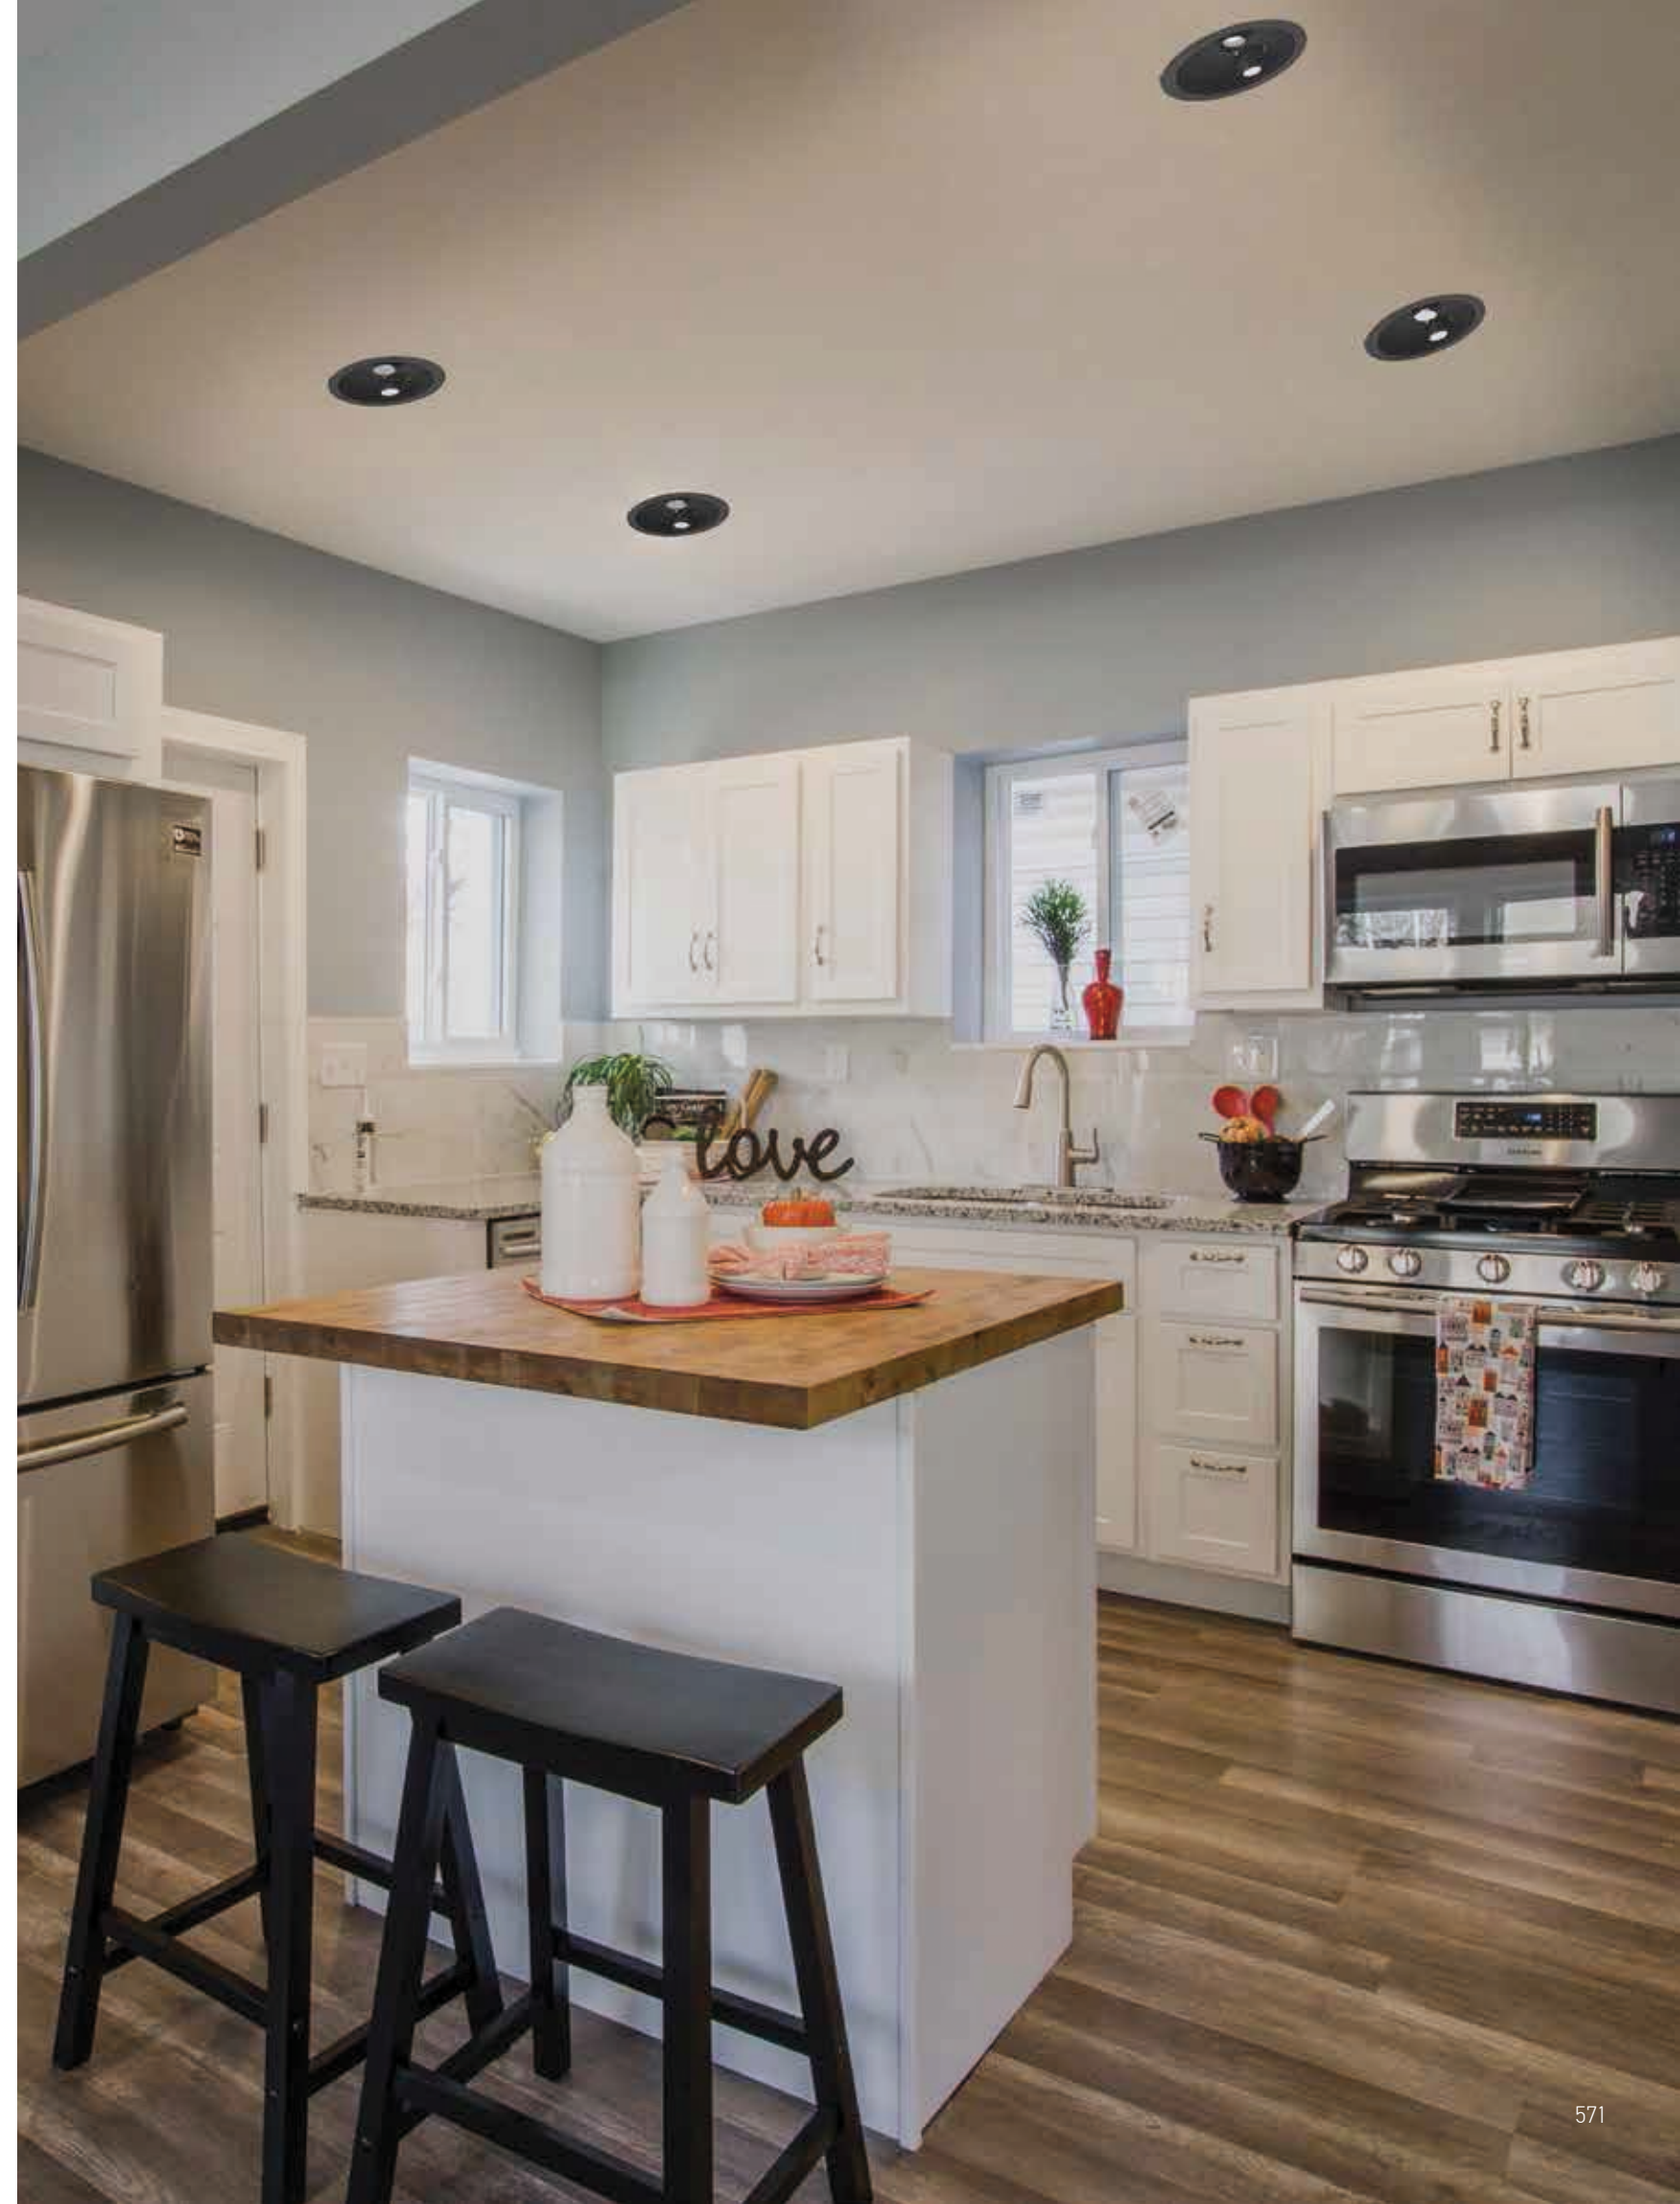

Color Sandy White / **Code 1925**
 Color Sandy Black / **Code 1924**

Power 5W
 Input 220-240V, 50/60Hz
 Color Temperature 3000K
 Lumen 350Lm
 Cri 90
 Dimensions L: 5.2cm W: 5.2cm H: 5.6cm
 Cutting Hole 4.3 x 4.3cm
 Beam Angle 24°
 Non Dimmable
 Material Aluminium
 Depth Required $\overline{\text{IT}}$: 6cm
 Driver Included (135mA)
 Color Sandy White / **Code S098**