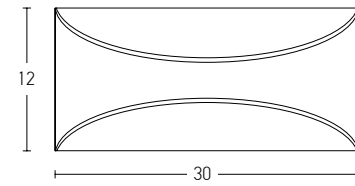

Power 12W
Input 220-240V, 50/60Hz
Color Temperature 3000K
Lumen 960Lm
Cri 80
IP 65
Dimensions L: 9.6cm W: 30cm H: 12cm
Material Aluminium - Opal PC Diffuser
Special Feature Up - Down Light
Color Dark Grey / **Code E265**
Color Dark Brown / **Code E266**