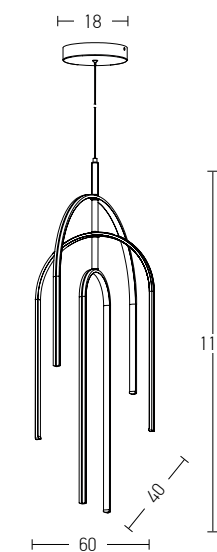

Power 80W
Input 220-240V, 50/60Hz
Color Temperature 3000K
Lumen 6400Lm
Cri 80
Dimensions L: 60cm W: 40cm H: 110cm
Base Ø: 18cm H: 3.5cm
Dimmable Triac ☐
Material Aluminium - Acrylic
Color Gold Matt / **Code 1931**
Color Sandy Black / **Code 1932**