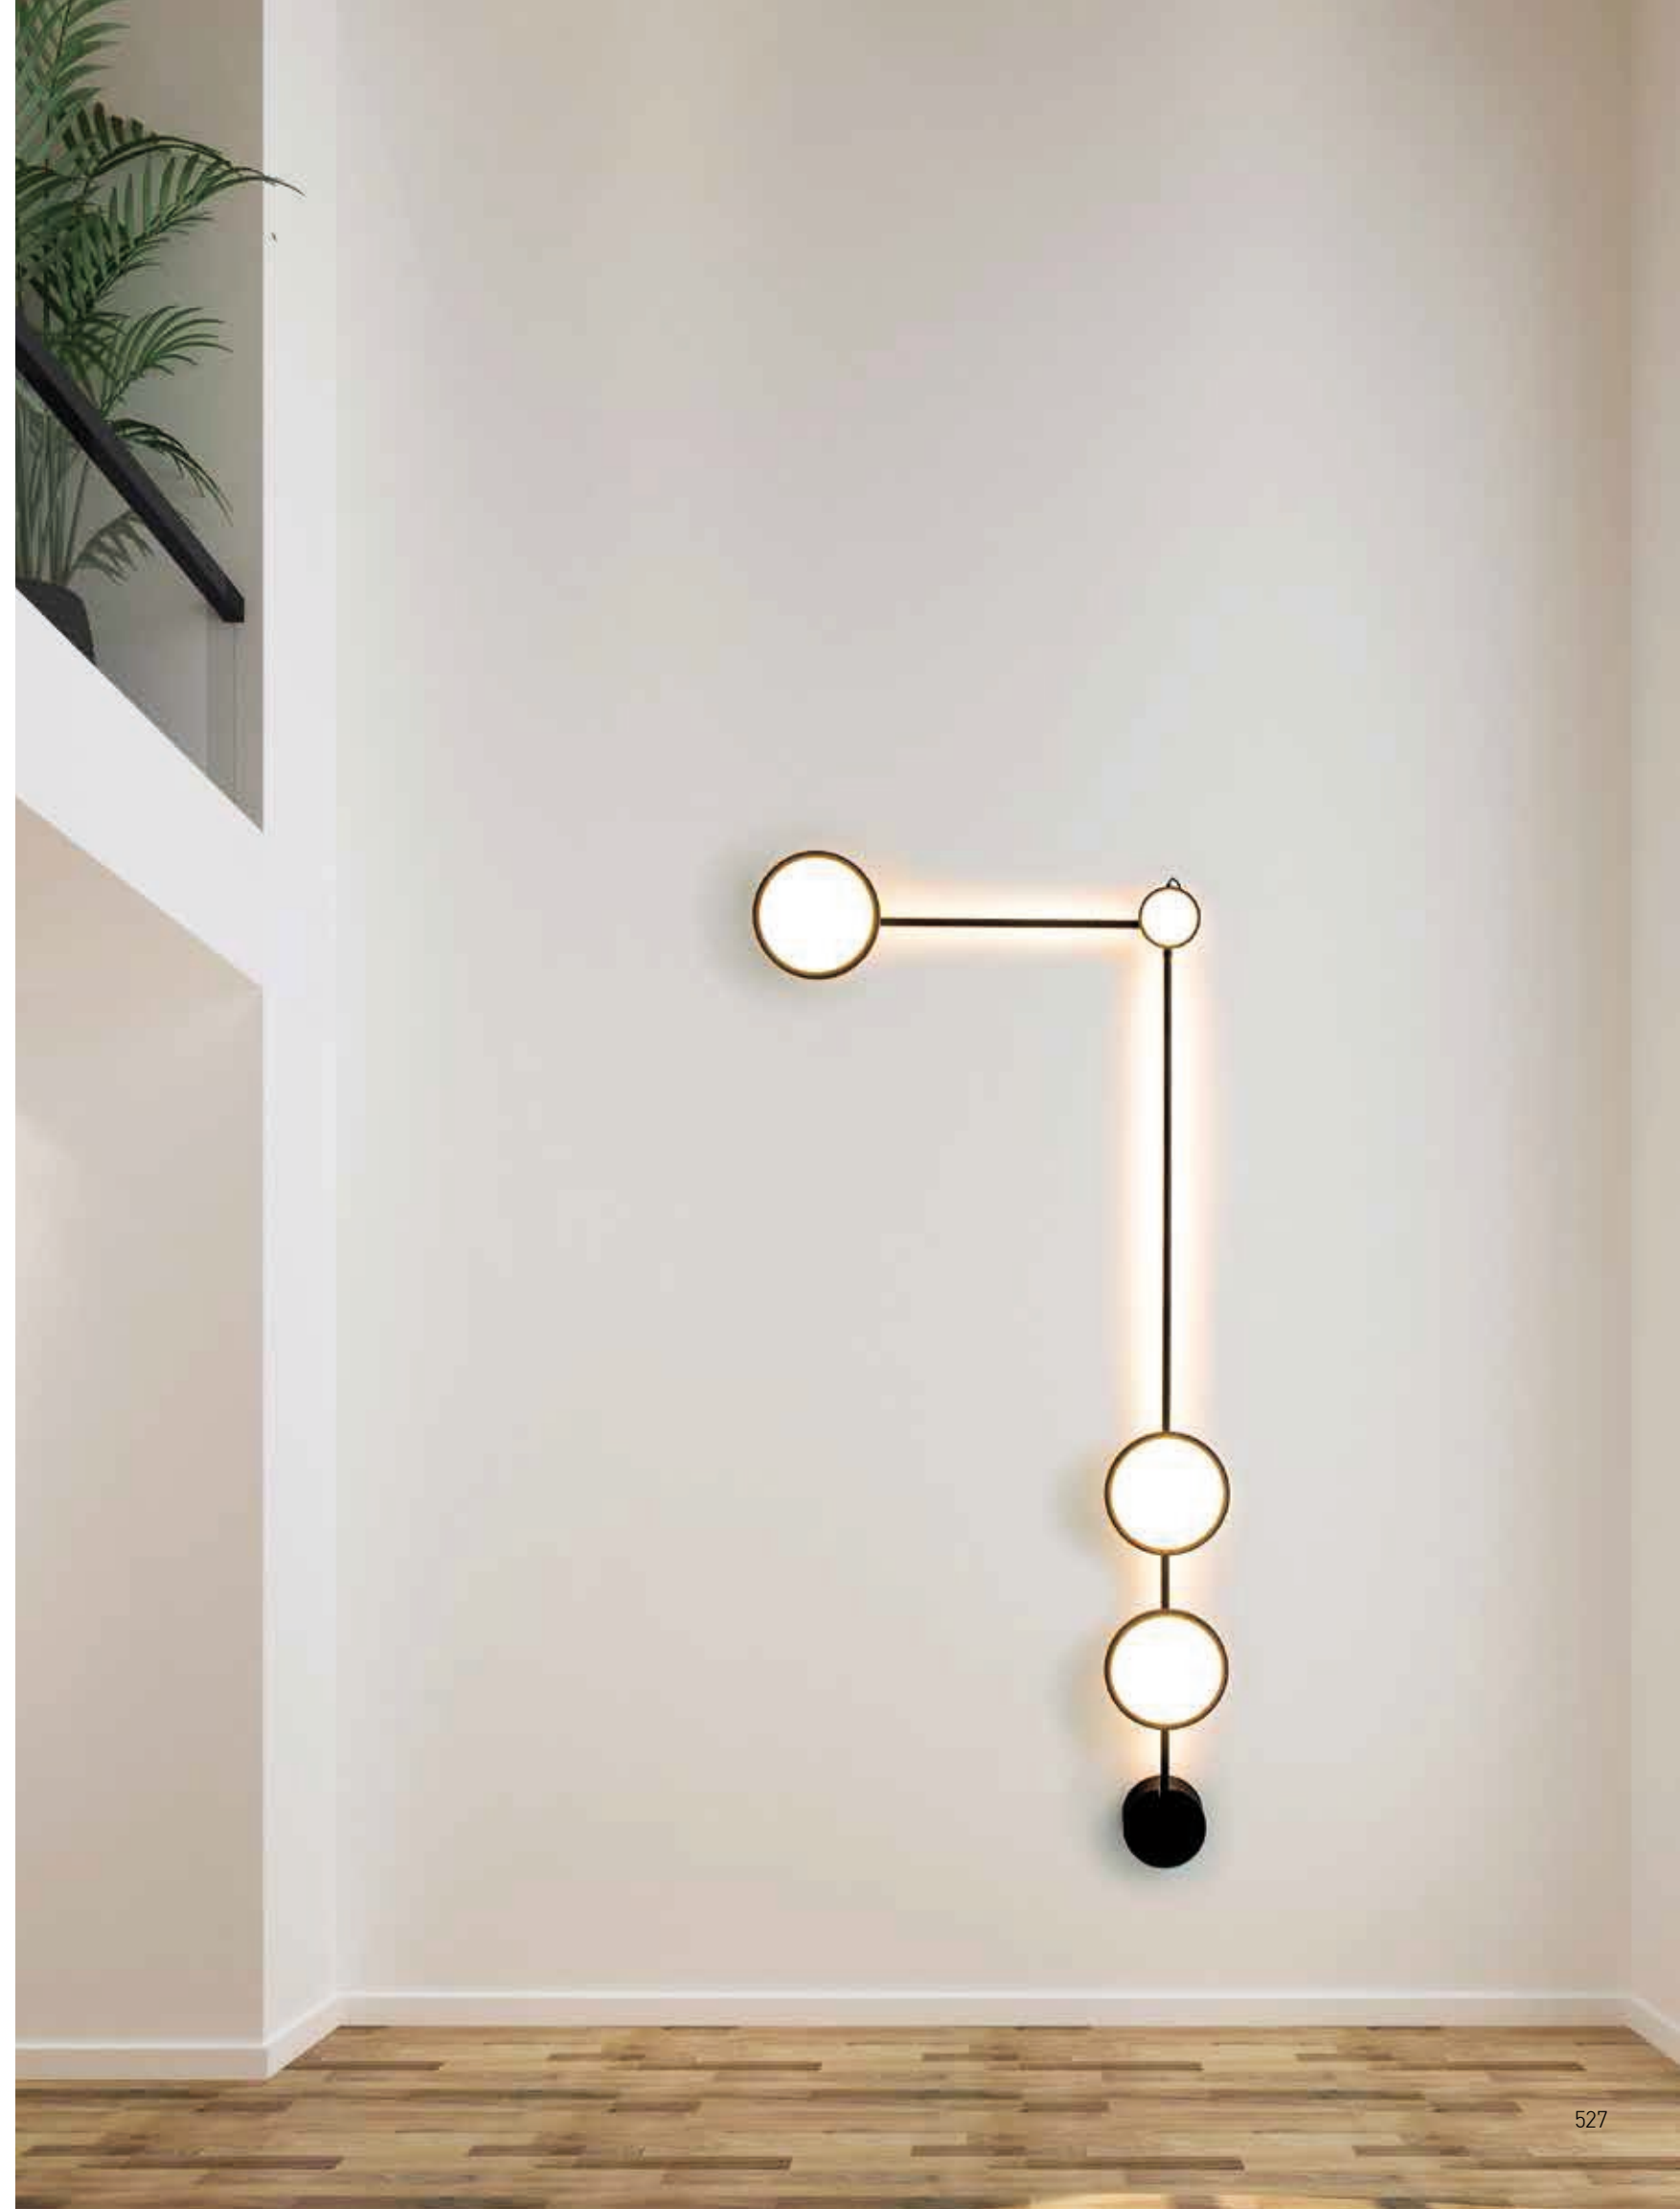

Ceiling / Wall Base for 24V Light System

Power 100W
Input 220-240V, 50/60Hz
Output 24V
Dimensions Ø: 15.5cm H: 7.6cm
Dimmable Triac ☐
Material Aluminium
Driver Included
Special Feature Plug & Play With Jack System
Remote Control Included

Color Sandy Black / **Code 19156**
Sandy White / **Code 19155**