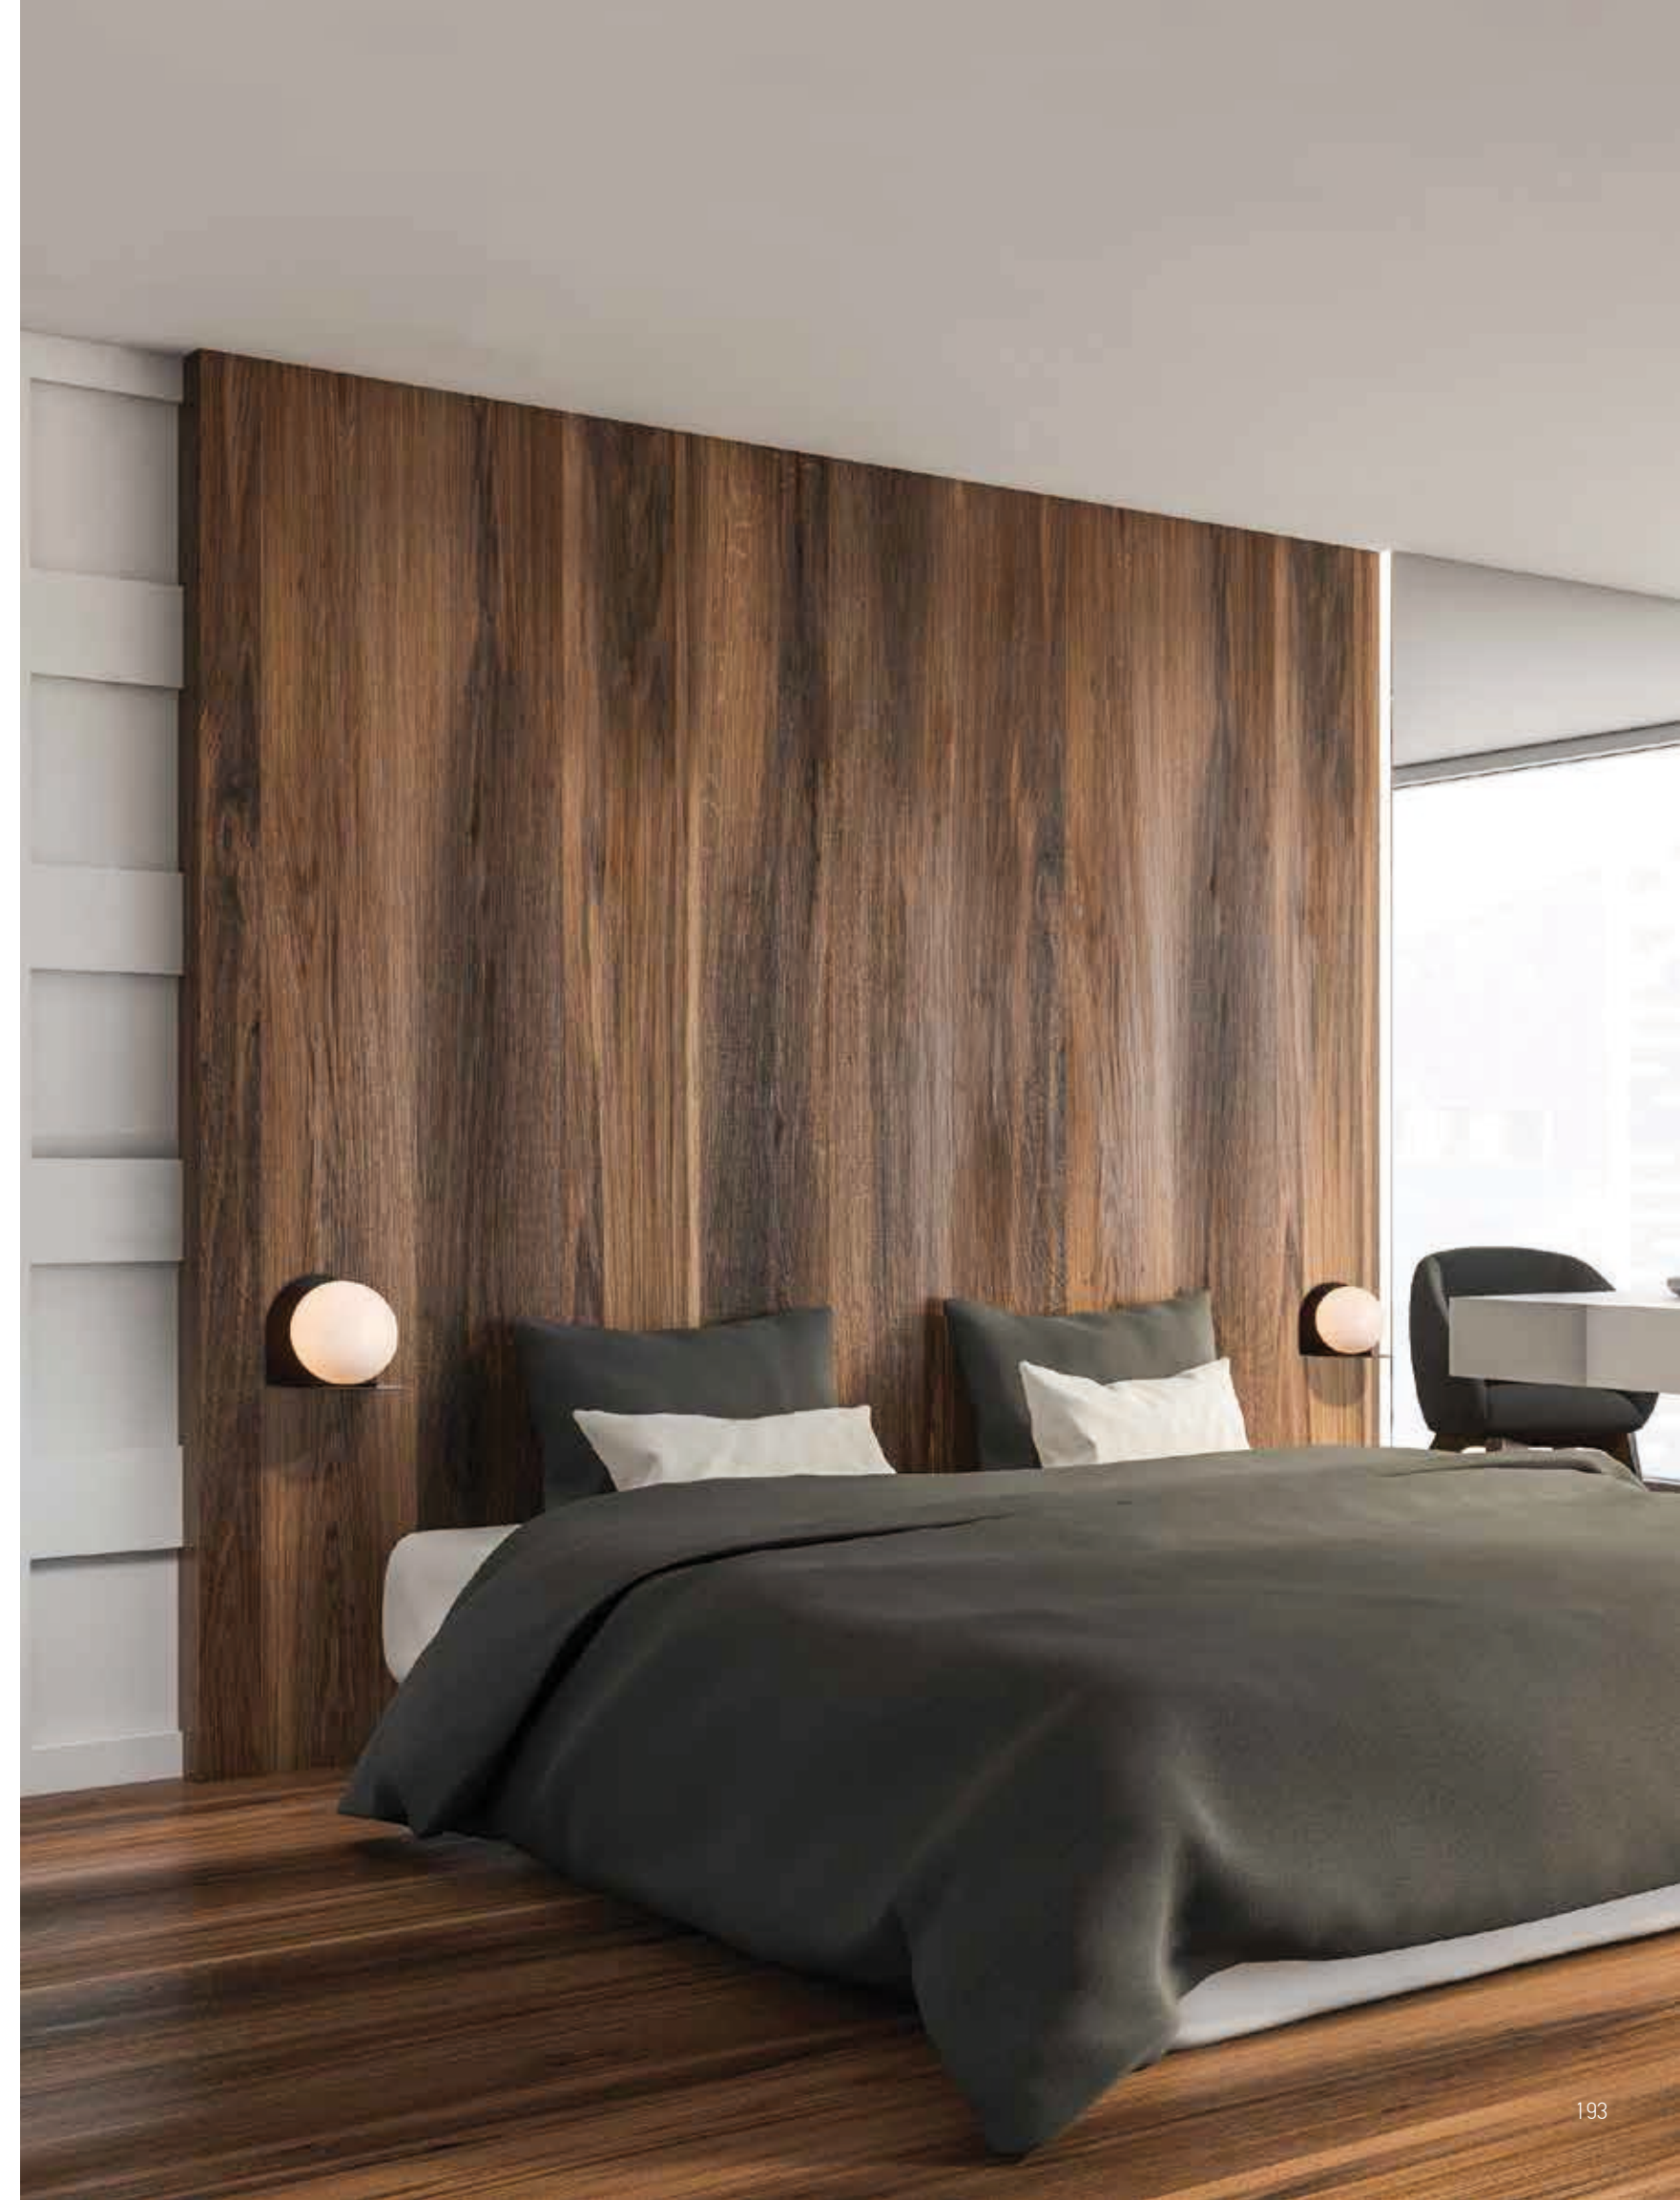

Bulb 1xG9 Led
Power MAX 9W
Input 220-240V, 50/60Hz
Dimensions L: 16cm W: 14cm H: 13cm
Material Metal - Opal Glass
Special Feature Opal Glass Ø: 12cm
Color Grey / **Code 20343-L**
Color Black Matt / **Code 20344-L**

Bulb 1xG9 Led
Power MAX 9W
Input 220-240V, 50/60Hz
Dimensions L: 11cm W: 10cm H: 9cm
Material Metal - Opal Glass
Special Feature Opal Glass Ø: 8cm
Color Grey / **Code 20343-S**
Color Black Matt / **Code 20344-S**

Model Finishing

Grey

Black Matt