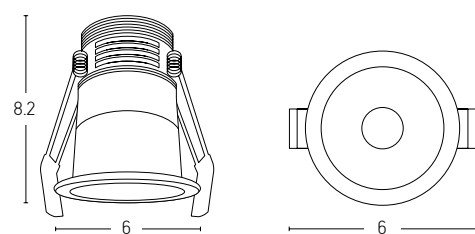

Power 4W
Input 220-240V, 50/60Hz
Color Temperature 3000K
Lumen 270Lm
Cri 90
Dimensions Ø: 4cm H: 5.8cm
Cutting Hole Ø: 3.3cm
Beam Angle 24°
Non Dimmable ☒
Material Aluminium
Depth Required 6.5cm
Driver Included (700mA)
Color White Matt - Black Matt / **Code S092**