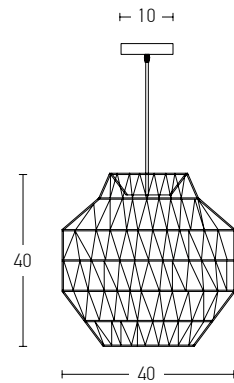

Bulb 1xE27
Power MAX 40W
Input 220-240V, 50/60Hz
Dimensions Ø: 40cm H: 40cm
Base Ø: 10cm H: 2cm
Material Metal - Paper Rope
Special Feature 200cm Cable Adjustable
Color Brown / **Code 20236**