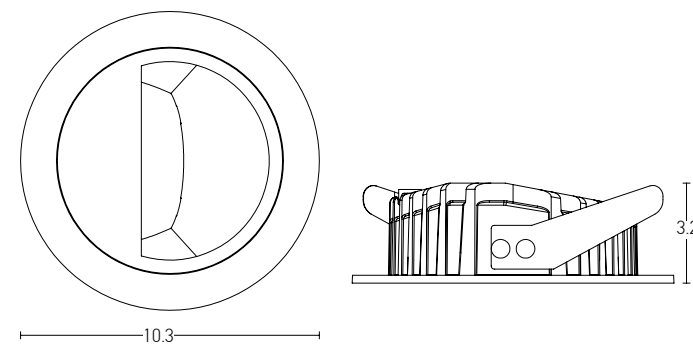

Wall Washer

Power	8W
Input	220-240V, 50/60Hz
Color Temperature	3000K
Lumen	388Lm
Cri	80
IP	54
Dimensions	∅: 10.3cm H: 3.2cm
Cutting Hole	∅: 8.5cm
Beam Angle	20°
Non Dimmable	☒
Material	Aluminium
Depth Required	∏: 3.5cm
Driver	Included (250mA)
Color	White / Code S072