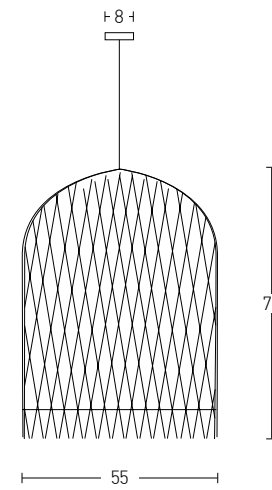

Bulb 1xE27
Power MAX 40W
Input 220-240V, 50/60Hz
Dimensions Ø: 55cm H: 70cm
Base Ø: 8cm H: 2cm
Material Rattan
Special Feature 150cm Cable Adjustable
Color Natural / **Code 18181**