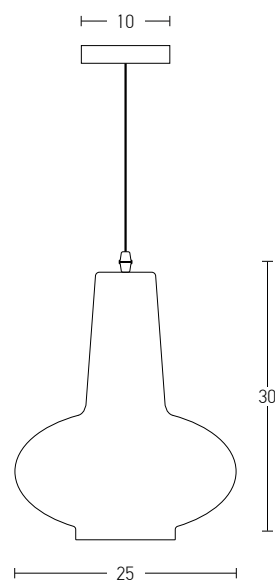

Bulb 1xE27
Power MAX 40W
Input 220-240V, 50/60Hz
Dimensions Ø: 25cm H: 30cm
Base Ø: 10cm H: 2cm
Material Metal - Glass
Special Feature 150cm Cable Adjustable
Color Chrome Glass / **Code 17053**