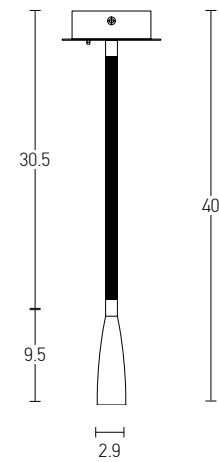

 Color Double Face White Matt - Maple Wood Blades
 White Matt - White Blades / **Code 19137**
 Color Chrome Matt - Brown Wood Blades / **Code 19138**

Double Face Blades

Hotel Lighting

Power 3W
 Input 220-240V, 50/60Hz
 Color Temperature 3000K
 Lumen 240Lm
 Cri 80
 Dimensions L: 40cm
 Non Dimmable
 Base Ø: 8cm H: 3cm
 Switch On/Off
 Material Metal - Aluminium - Silicon
 Special Feature Stick Ø: 2.9cm L: 9.5cm
 Color Brushed Brass / **Code H63**