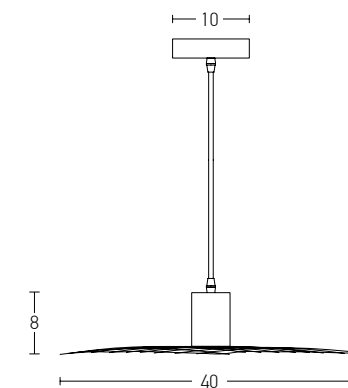

Bulb 1xE27
Power MAX 40W
Input 220-240V, 50/60Hz
Dimensions Ø: 40cm H: 8cm
Base Ø: 10cm H: 2cm
Material Metal - Bamboo
Special Feature 200cm Cable Adjustable
Color Natural / **Code 20242**