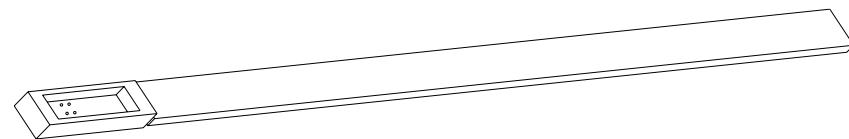

Power 7W
Input 48V
Color Temperature 3000K
Lumen 770Lm
Cri 90
Stick Ø: 3.5cm H: 9.5cm
Base W: 11.4cm H: 2.8cm L: 2.3cm
Beam Angle 24°
Material Aluminium
Special Feature Movable
Color Sandy Black / Code 20275
OSRAM

LED Strip 2.5m

Power 14W/m
Input 48V
Color Temperature 3000K
Lumen 1150Lm/m
Cri 90
Length 250cm
Color Black Base / Code 20277
OSRAM

LED Strip 5m

Power 14W/m
Input 48V
Color Temperature 3000K
Lumen 1150Lm/m
Cri 90
Length 500cm
Color Black Base / Code 20278
OSRAM