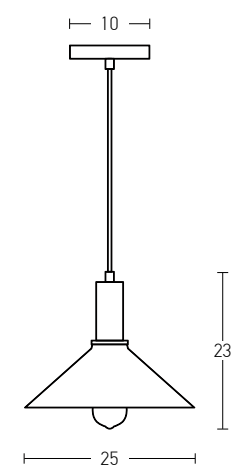

Bulb 1xE27
Power MAX 40W
Input 220-240V, 50/60Hz
Dimensions Ø: 25cm H: 23cm
Base Ø: 10cm H: 2cm
Material Aluminium
Special Feature 150cm Cable Adjustable
Color White Matt - Saumon Matt / **Code 180053**