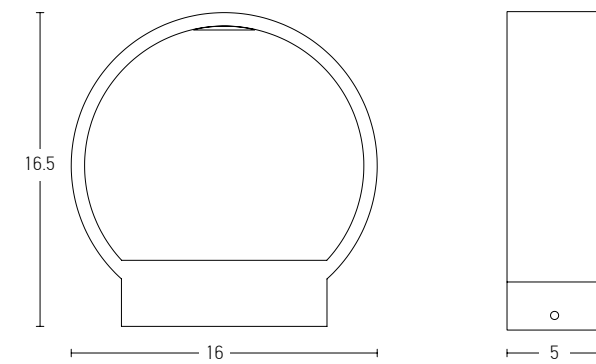

Power 6W
Input 220-240V, 50/60Hz
Color Temperature 3000K
Lumen 530Lm
Cri 80
IP 65
Dimensions L: 16.5cm W: 16cm H: 5cm
Material Aluminium - Tempered Glass
Special Feature Up - Down Light
Color Dark Brown / **Code E268**