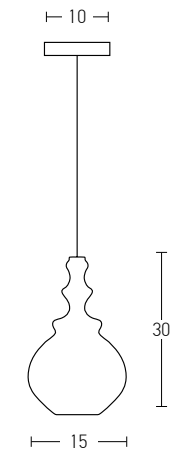

Bulb 1xE27
Power MAX 40W
Input 220-240V, 50/60Hz
Dimensions Ø: 15cm H: 30cm
Base Ø: 10cm H: 2cm
Material Metal - Glass
Special Feature 200cm Cable Adjustable
Color Clear Glass - Chrome / **Code 17040**