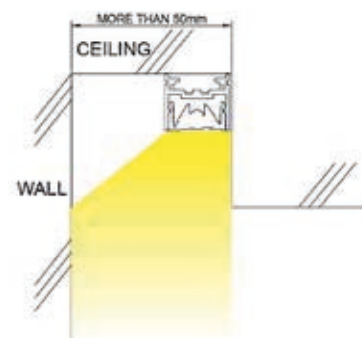

Profile Set
20325 2m Aluminium Profile + 2m Opal PC Cover + 4pcs Metal Clips

Profile Set
20325-60D 2m Aluminium Profile + 2m Clear PC Diffuser Cover (Degrees 60°) + 4pcs Metal Clips

Profile Set
20325-WG 2m Aluminium Profile + 2m PMMA Lens Cover (Wall Grazer) + 4pcs Metal Clips

Profile Set
20325-30D 2m Aluminium Profile + 2m PMMA Lens Cover (Degrees 30°) + 4pcs Metal Clips