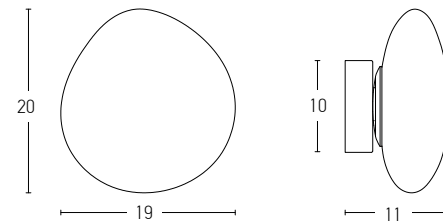

Indoor Led Lighting

Power 5W
Input 220-240V, 50/60Hz
Color Temperature 3000K
Lumen 400Lm
Cri 80
Dimensions L: 13.5cm W: 16.5cm H: 25cm
Base Ø: 10cm H: 3cm
Non Dimmable ☒
Material Metal - Opal Glass
Color White / **Code 20137**

Power 5W
Input 220-240V, 50/60Hz
Color Temperature 3000K
Lumen 400Lm
Cri 80
Dimensions L: 23.5cm W: 25cm H: 33cm
Base Ø: 10cm H: 3cm
Non Dimmable ☒
Material Metal - Opal Glass
Color White / **Code 20136**

Power 5W
Input 220-240V, 50/60Hz
Color Temperature 3000K
Lumen 400Lm
Cri 80
Dimensions L: 11cm W: 19cm H: 20cm
Base Ø: 10cm H: 3cm
Non Dimmable ☒
Material Metal - Glass
Color Smoked Grey / **Code 20138**