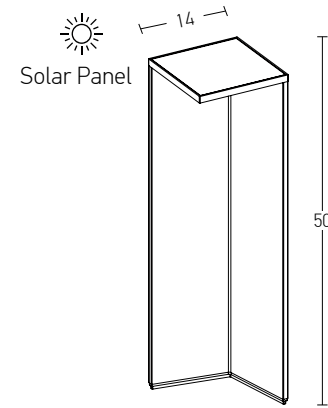

Power 2.2W
Input 220-240V, 50/60Hz
Color Temperature 3000K
Lumen 165Lm
Cri 80
IP 54
Dimensions L: 14cm W: 14cm H: 50cm
2 Steps Dimming 15%, 100%
Duration 24h, 7h
Material Aluminium
Special Feature Solar Bollard Lamp
Color Graphite / **Code E213**