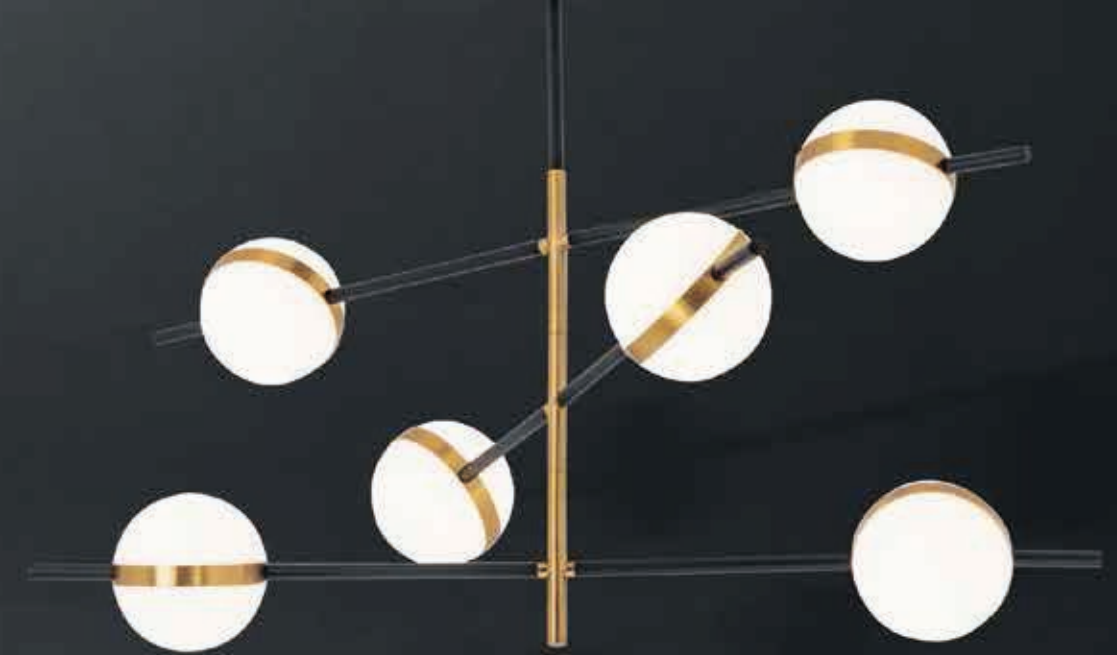

Power	45W
Input	220-240V, 50/60Hz
Color Temperature	3000K
Lumen	3600Lm
Cri	80
Dimensions	Ø: 85cm H: 62cm
Base	Ø: 18.5cm H: 3.5cm
Non Dimmable	☒
Material	Metal - Aluminium - Acrylic
Special Feature	Movable Opal Balls Ø: 12.5cm
Color	Black Matt - Gold Matt / Code 2002