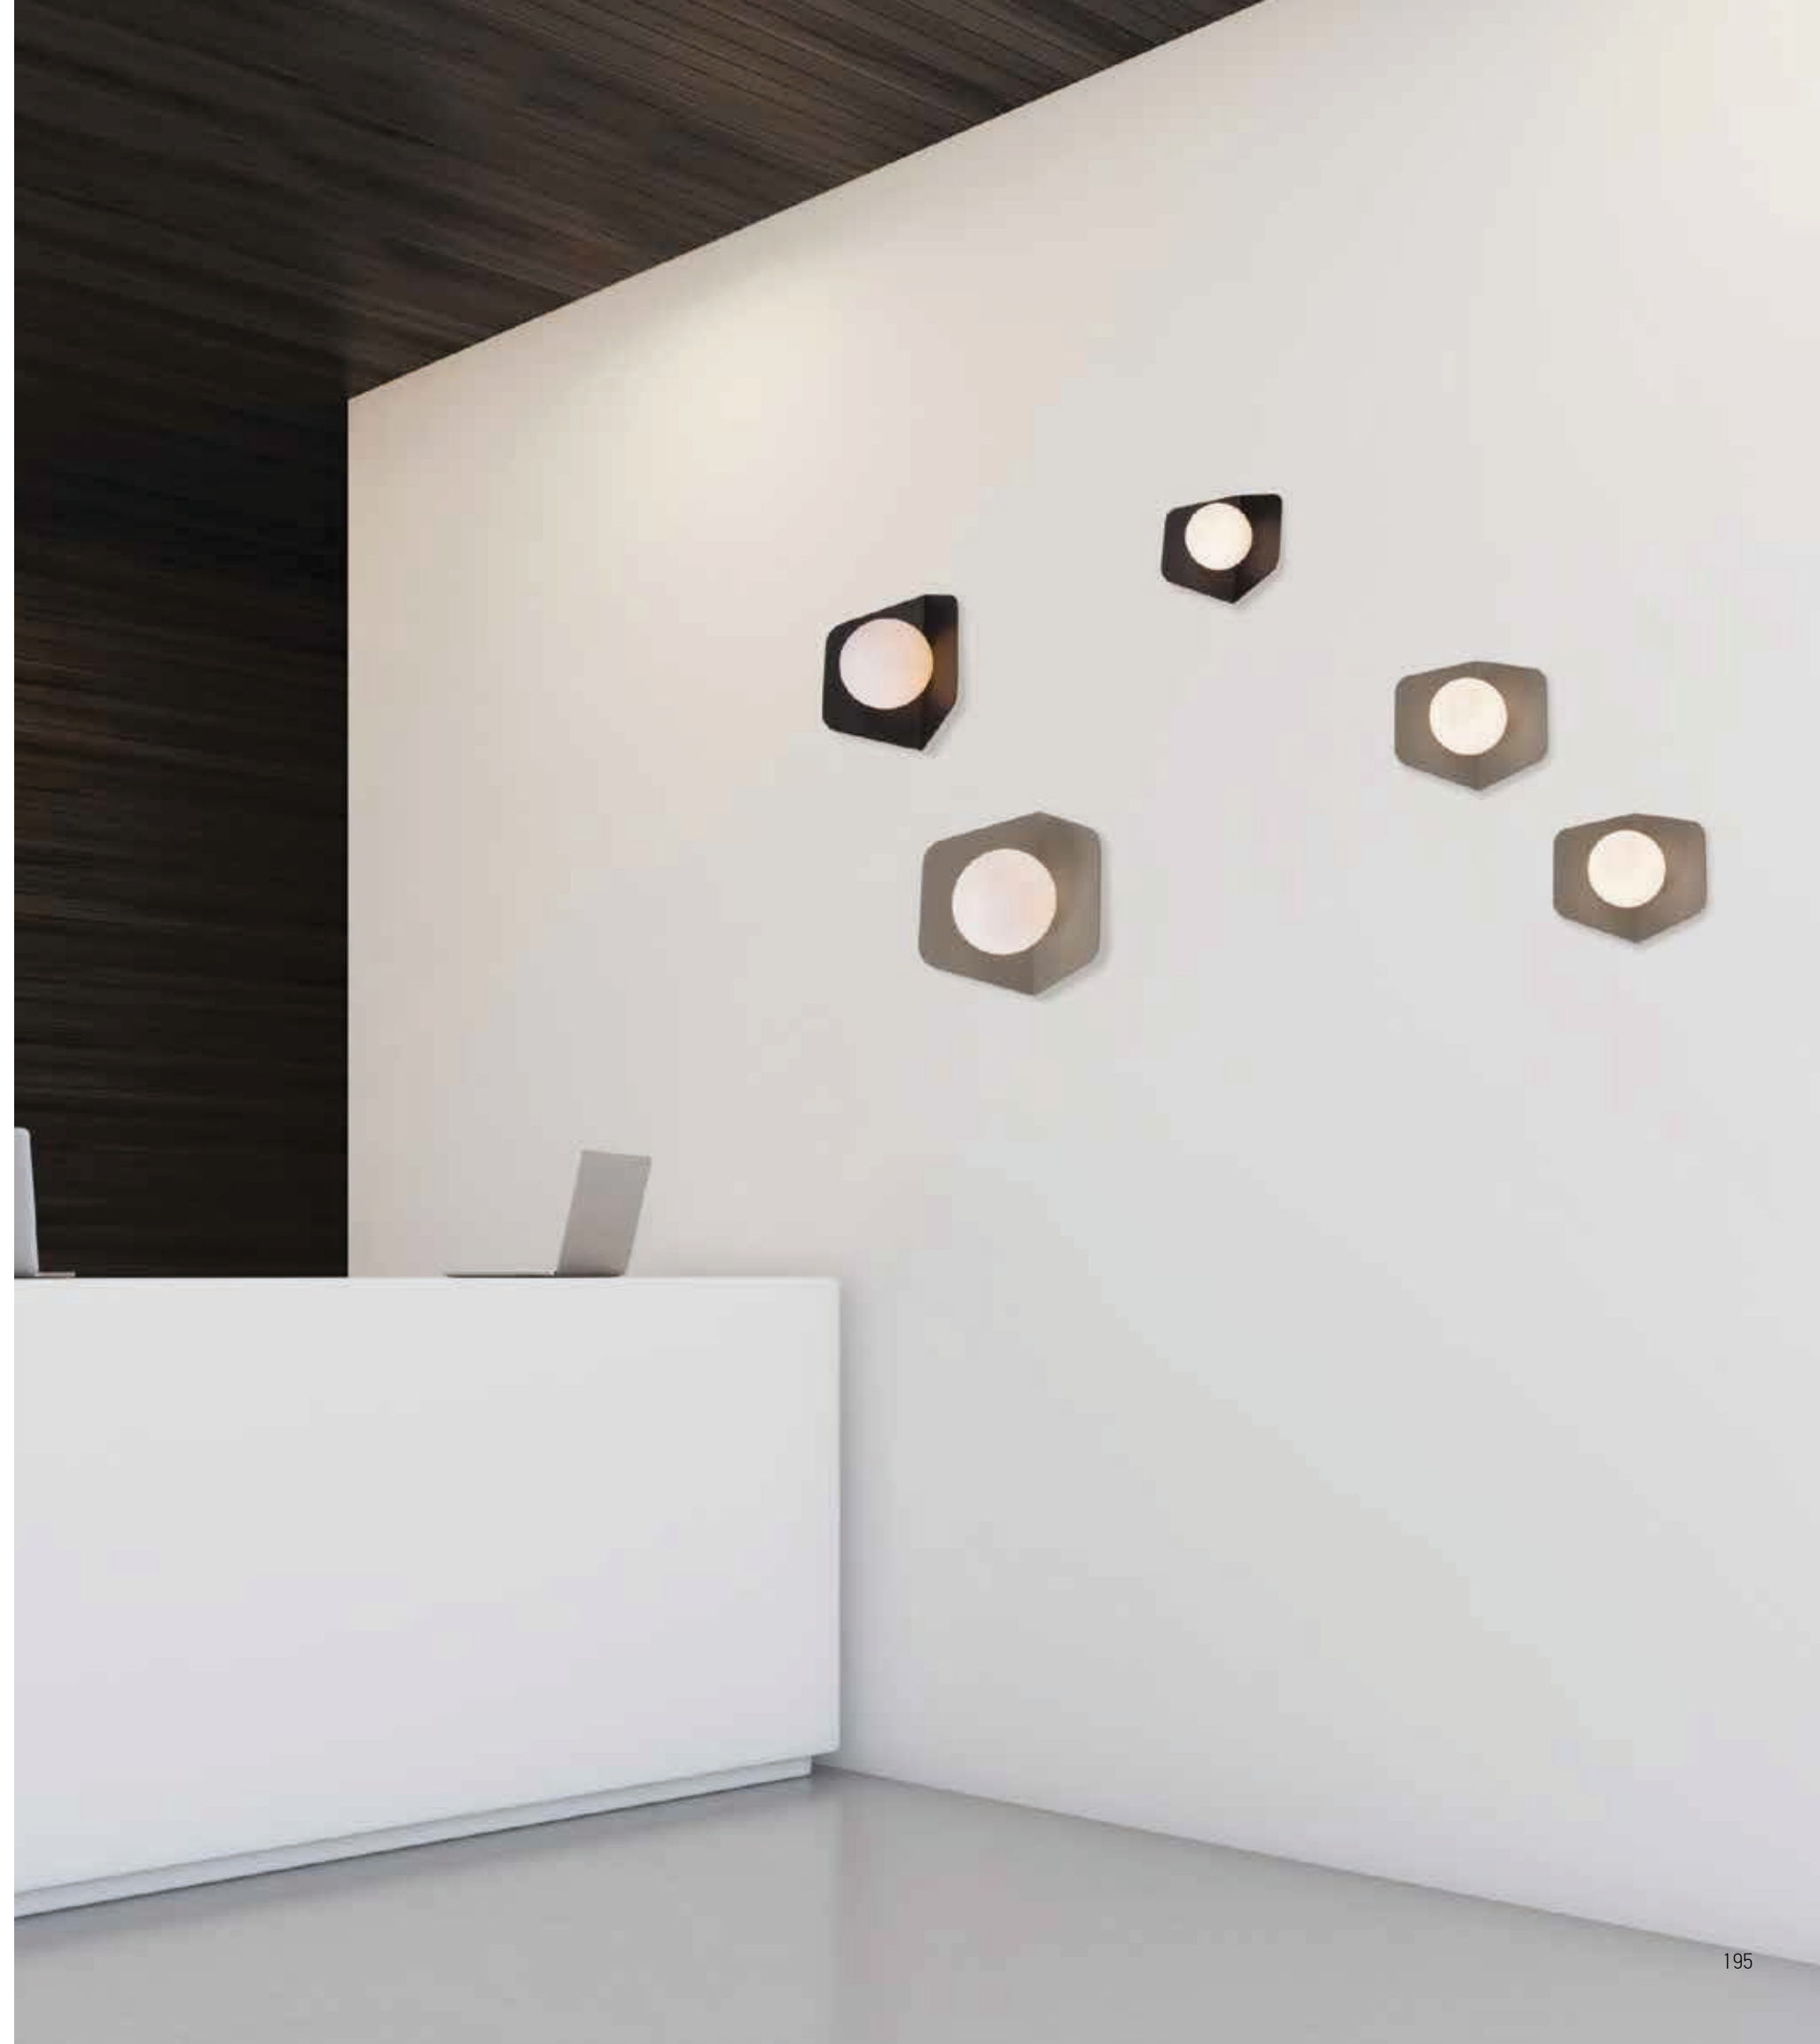

Bulb 1xG9 Led
Power MAX 9W
Input 220-240V, 50/60Hz
Dimensions L: 16cm W: 25cm H: 22cm
Material Metal - Opal Glass
Special Feature Opal Glass Ø: 12cm
Color Grey / **Code 20347-L**
Color Black Matt / **Code 20348-L**
Color Yellow / **Code 20346-L**

Bulb 1xG9 Led
Power MAX 9W
Input 220-240V, 50/60Hz
Dimensions L: 10.5cm W: 16cm H: 14.5cm
Material Metal - Opal Glass
Special Feature Opal Glass Ø: 8cm
Color Grey / **Code 20347-S**
Color Black Matt / **Code 20348-S**
Color Yellow / **Code 20346-S**

Model Finishing

Grey

Black Matt

Yellow