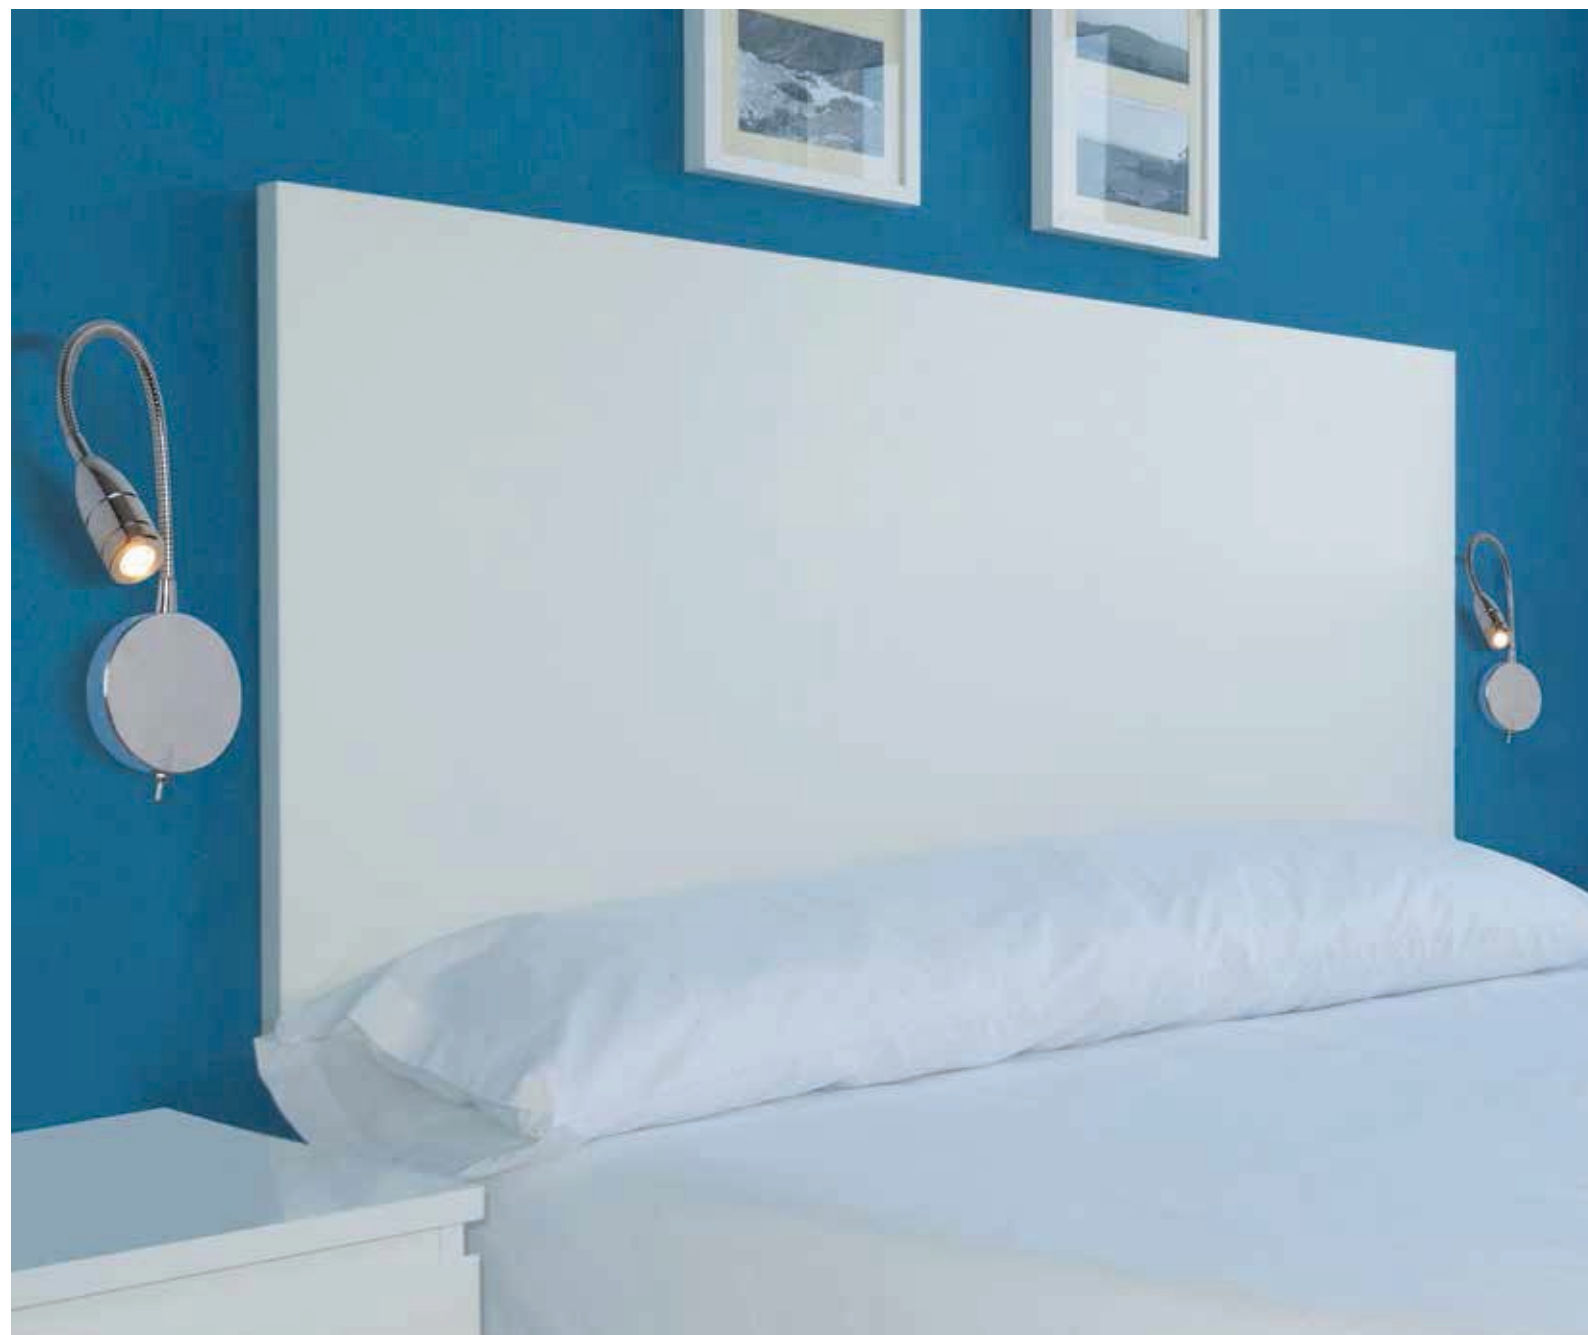

Led 3W
Bulb 1xE27
Power MAX 40W
Input 220-240V, 50/60Hz
Color Temperature 3000K
Lumen 595Lm
Cri 80
Dimensions L: 25cm W: 24cm H: 28.2cm
Base W: 15cm H: 8cm
Non Dimmable ☒
Switch 2 On/Off
Material Metal - Fabric Shade
Special Feature Shade L: 16.4cm W: 24cm H: 13cm
Stick Ø: 3x27cm
Color Chrome - Light Beige / **Code H51**