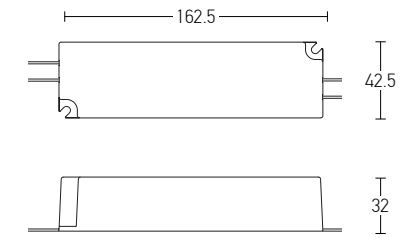

Remote Drivers

Remote Driver 60W
48V
5Years Guarantee
ON-OFF / **Code 20295**
DALI KIT / **Code 20322**
PUSH BUTTON KIT / **Code 20300**
BLUETOOTH KIT / **Code 20303**