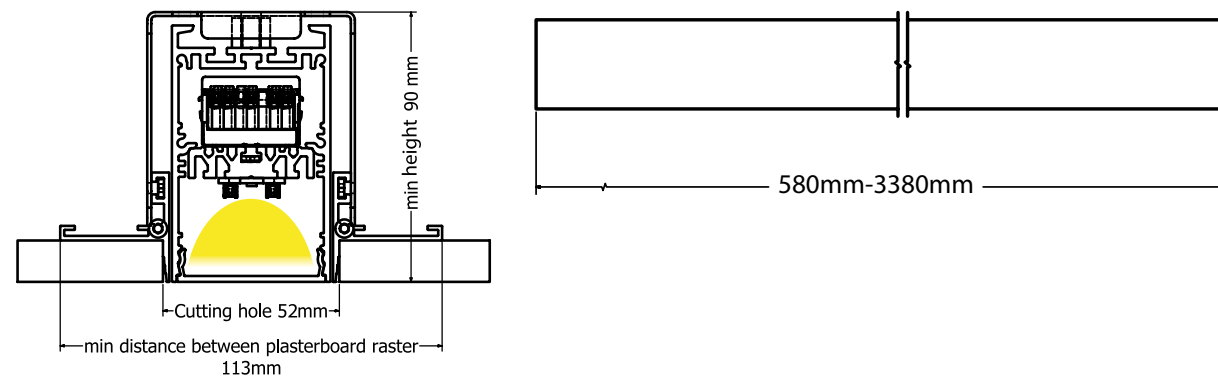

Fill in your code using the following items from the table.

Trimless Profile					
Code	Length	Driver	Kelvin	Set	Body Color
53	58 = 58cm	O = ON/OFF	3 = 3000K	E = HE	W = Sandy White
53	86 = 86cm	D = Dali	4 = 4000K	O = HO	B = Sandy Black
53	114 = 114cm				
53	142 = 142cm				
53	170 = 170cm				
53	198 = 198cm				
53	226 = 226cm				
53	254 = 254cm				
53	282 = 282cm				
53	310 = 310cm				
53	338 = 338cm				

Guide to Create your Code by Choosing : 53 - Length - Driver - Kelvin - Set - Body Color