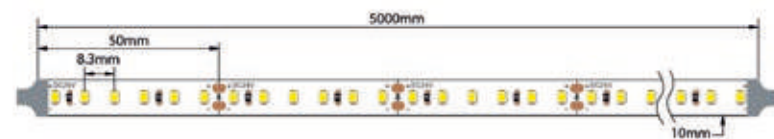

-LED STRIP 2400K 12W/m CRI 90

Code	IP	Kelvin	CRI	Watt	Lm/m
LS05	20	2400	90	12W/m	1200

Lumen Efficiency 100Lm/W
SDCM 3
Ra 90
LEDs/m 120
Voltage DC24V
Width 10mm
Unit cut 50mm
Life Span 20000H
Waterproof Rate IP20

*5 Years Guarantee when combined with OSRAM drivers

Dimming Options

1. DALI Dimming : Dali Driver 24V Channel 1+Switch Dali MCU . Suitable with Drivers to Page : 618-619 , 621
2. BLUETOOTH Dimming : Element Driver 24V+OT BLE (CASAMBI App) . Suitable with Drivers to Page : 620
3. PHASECUT Dimming : Suitable with PhaseCut Drivers to Page : 620
4. 1-10 Dimming : 1-10 Driver 24V+Switch MCU 1-10 . Suitable with 1-10V Drivers to Page : 619
5. PUSH BUTTON Dimming : Dali Driver 24V Channel 1 to Page : 618