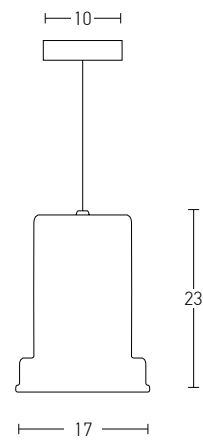

Bulb 1xE27
Power MAX 40W
Input 220-240V, 50/60Hz
Dimensions Ø: 17cm H: 23cm
Base Ø: 10cm H: 2.5cm
Material Concrete
Special Feature 120cm Cable Adjustable
Color Concrete - Chrome Base / **Code 1580**