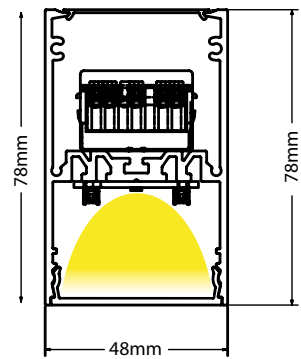

Fill in your code using the following items from the table.

Ceiling Profile

Code	Length	Driver	Kelvin	Set	Body Color
51	58 = 58cm	O = ON/OFF	3 = 3000K	E = HE	W = Sandy White
51	86 = 86cm	D = Dali	4 = 4000K	O = HO	B = Sandy Black
51	114 = 114cm				G = Sandy Grey
51	142 = 142cm				
51	170 = 170cm				
51	198 = 198cm				
51	226 = 226cm				
51	254 = 254cm				
51	282 = 282cm				
51	310 = 310cm				
51	338 = 338cm				

Guide to Create your Code by Choosing : 51 - Length - Driver - Kelvin - Set - Body Color