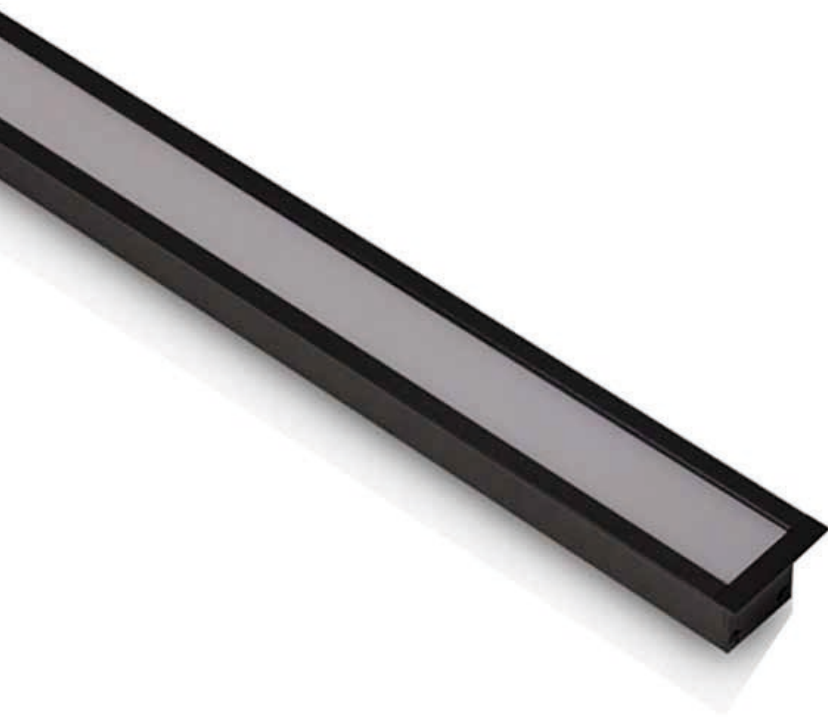

Fill in your code using the following items from the table.

Recessed Profile					
Code	Length	Driver	Kelvin	Set	Body Color
34	58 = 58cm	O = ON/OFF	3 = 3000K	E = HE	W = Sandy White
34	86 = 86cm	D = Dali	4 = 4000K	O = HO	B = Sandy Black
34	114 = 114cm				
34	142 = 142cm				
34	170 = 170cm				
34	198 = 198cm				
34	226 = 226cm				
34	254 = 254cm				
34	282 = 282cm				
34	310 = 310cm				
34	338 = 338cm				

Guide to Create your Code by Choosing : 34 - Length - Driver - Kelvin - Set - Body Color