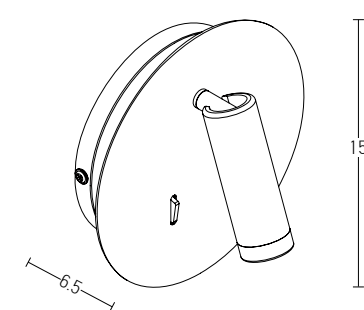

Power	3W + 6W
Input	220-240V, 50/60Hz
Color Temperature	3000K
Lumen	765Lm
Cri	80
Dimensions	Ø: 15cm L: 6.5cm
Non Dimmable	☒
Switch	2 On/Off
Material	Metal - Aluminium - Acrylic
Special Feature	Back Light
	Stick Ø: 2.8cm H: 10cm
Color	White Matt / Code H56