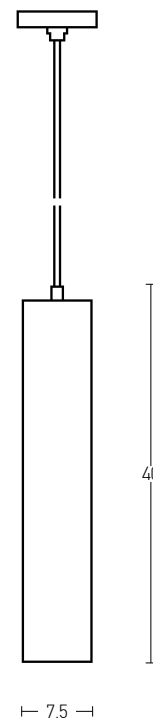

Bulb
Power
Input
Dimensions
Material
Special Feature

1xGU10 Led
MAX 10W
220-240V, 50/60Hz
Ø: 7.5cm H: 40cm
Aluminium
200cm Trasparent Cable Adjustable
GU10 Lampholder Included

Color
Color
Color
*Ring

Brushed Brass / Code Z63105 MA-BB
Black Matt / Code Z63105 MA-B
White Matt / Code Z63105 MA-W
Black / Code Z050112-B
*Reflector must be ordered seperately