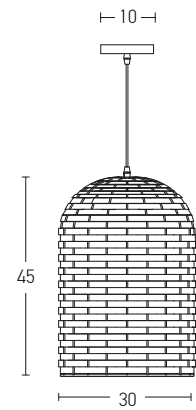

Bulb 1xE27
Power MAX 40W
Input 220-240V, 50/60Hz
Dimensions Ø: 30cm H: 45cm
Base Ø: 10cm H: 2cm
Material Metal - Bamboo
Special Feature 200cm Cable Adjustable
Color Natural / **Code 20152**