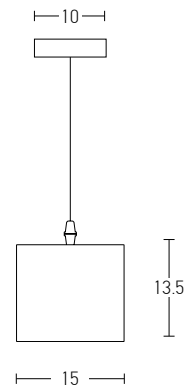

Bulb 1xE27
Power MAX 40W
Input 220-240V, 50/60Hz
Dimensions L: 15cm W: 15cm H: 13.5cm
Base Ø: 10cm H: 2.5cm
Material Concrete
Special Feature 100cm Cable Adjustable
Color Concrete - Chrome Base / **Code 1658**