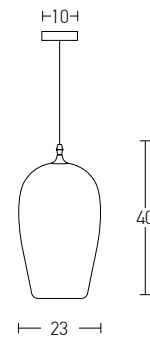

Bulb 1xE27
Power MAX 40W
Input 220-240V, 50/60Hz
Dimensions Ø: 55cm H: 70cm
Base Ø: 8cm H: 2cm
Material Rattan
Special Feature 150cm Cable Adjustable
Color Natural / **Code 18181**

Bulb 1xE27
Power MAX 40W
Input 220-240V, 50/60Hz
Dimensions Ø: 60cm H: 100cm
Base Ø: 8cm H: 2cm
Material Metal - Straw
Special Feature 50cm Chain Adjustable
Color Natural Straw / **Code 17129**

Bulb 1xE27
Power MAX 40W
Input 220-240V, 50/60Hz
Dimensions Ø: 23cm H: 40cm
Base Ø: 10cm H: 2.5cm
Material Bamboo
Special Feature 200cm Cable Adjustable
Color Natural / **Code 17132**