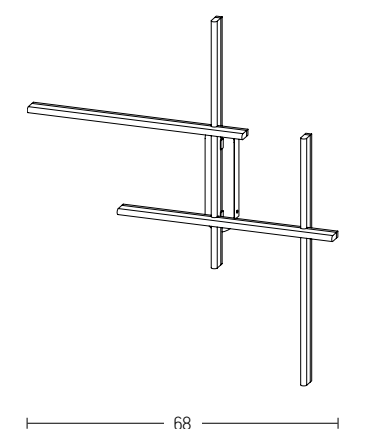

Power 36W
Input 220-240V, 50/60Hz
Color Temperature 3000K
Lumen 2880Lm
Cri 80
Dimensions L: 10cm W: 68cm H: 78cm
Base W: 5.5cm H: 18.5cm
Non Dimmable ☒
Material Metal - Aluminium - Acrylic
Special Feature Profile 1x3cm
Color Black Matt / **Code 1946**