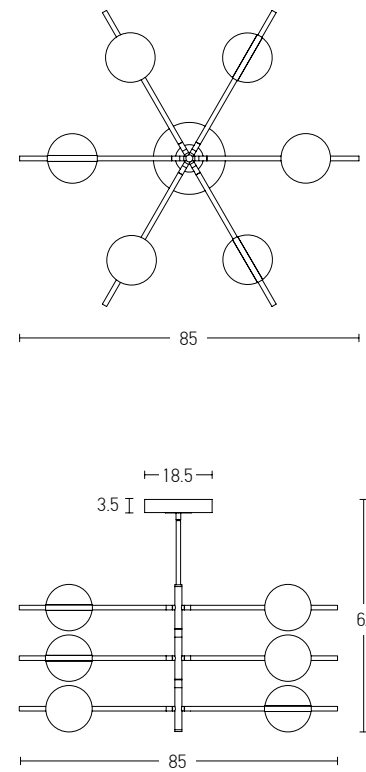

Top View

Power	45W
Input	220-240V, 50/60Hz
Color Temperature	3000K
Lumen	3600Lm
Cri	80
Dimensions	Ø: 85cm H: 62cm
Base	Ø: 18.5cm H: 3.5cm
Non Dimmable	☒
Material	Metal - Aluminium - Acrylic
Special Feature	Movable Opal Balls Ø: 12.5cm
Color	Black Matt - Gold Matt / Code 2002