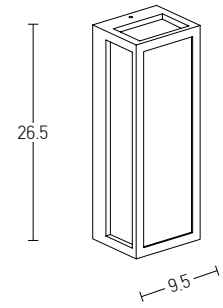

Power 9W LED
Input 220-240V, 50/60Hz
Color Temperature 3000K
Lumen 800Lm
Cri 80
IP 65
Dimensions L: 9cm W: 9.5cm H: 26.5cm
Material Alumunium - PC Diffuser
Color Graphite / **Code E202**