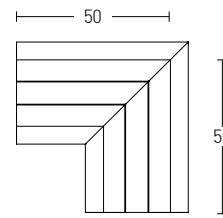

Track Code	Size	Color
2084B-1	1m	Sandy Black
2084W-1	1m	Sandy White
2084B-2	2m	Sandy Black
2084W-2	2m	Sandy White
2084B-3	3m	Sandy Black
2084W-3	3m	Sandy White

Corner Code	Plane	Color
2084B-C1	Vertical	Sandy Black
2084W-C1	Vertical	Sandy White
2084B-C2	Horizontal	Sandy Black
2084W-C2	Horizontal	Sandy White

Notice : For corners type C1 required also to order 20105 and for type C2 20104

Accessories