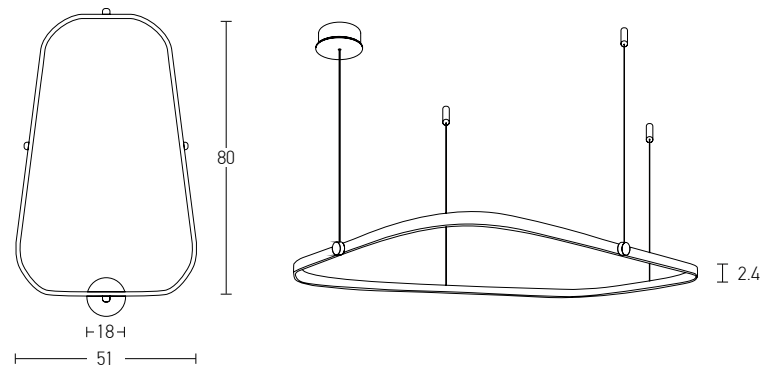

Indoor Led Lighting

Power 42W
Input 220-240V, 50/60Hz
Color Temperature 3000K
Lumen 3360Lm
Cri 80
Dimensions L: 80cm W: 51cm H: 2.4cm
Base Ø: 18cm H: 6cm
Non Dimmable ☒
Material Metal - Aluminium - Silicon
Special Feature 110cm Cable Adjustable
Profile 1.5x2.4cm
Color Black Matt / **Code 17003**