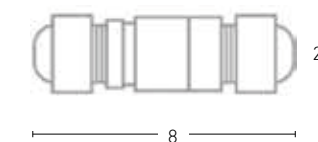

Waterproof Conection Box 1in / 1out , 16A , 450V
IP 67
Color Black / **Code Z0800-BA**