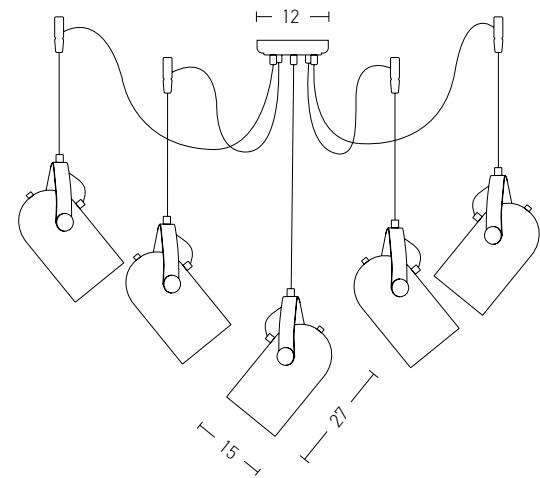

Bulb 5xE27
Power MAX 40W
Input 220-240V, 50/60Hz
Base Ø: 12cm H: 2cm
Material Aluminium - Leather
Special Feature 100cm Cable Adjustable
Color Black Matt / **Code 17154**