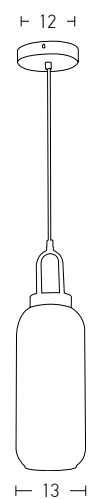

Bulb 1xE27
Power MAX 40W
Input 220-240V, 50/60Hz
Dimensions Ø: 13cm H: 44cm
Base Ø: 12cm H: 2.5cm
Material Glass - Metal
Special Feature 150cm Cable Adjustable
Color Grey - Antique Brass / **Code 19176**