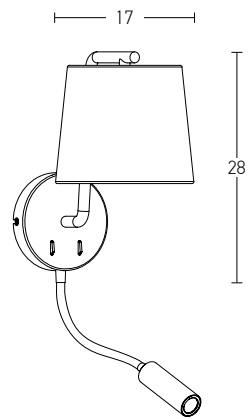

Bulb 1xE27
 Power MAX 25W
 Input 220-240V, 50/60Hz
 Dimensions Ø: 40cm H: 40cm
 Base Ø: 8cm H: 2cm
 Material Metal - Bush - Burlap
 Special Feature 150cm Cable Adjustable
 Color Natural / **Code 20354**