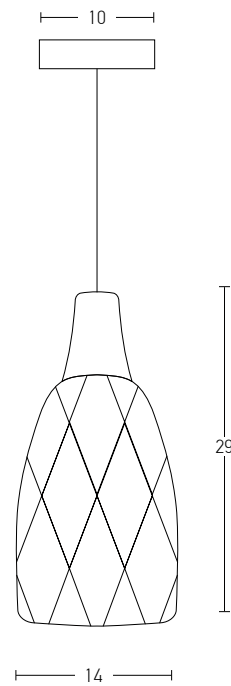

Bulb 1xE27
Power MAX 40W
Input 220-240V, 50/60Hz
Dimensions Ø: 14cm H: 29cm
Base Ø: 10cm H: 2.5cm
Material Concrete
Special Feature 120cm Cable Adjustable
Color Concrete - Chrome Base / **Code 18110**