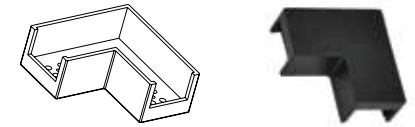

Color Black / Code 20284

Corner Connector for 48V Soft Track

Dimensions L: 4.8cm W: 1.8cm H: 2.4cm

Material Plastic

Color Black / Code 20282

T Connector for 48V Soft Track

Dimensions L: 7.1cm W: 1.8cm H: 2.4cm