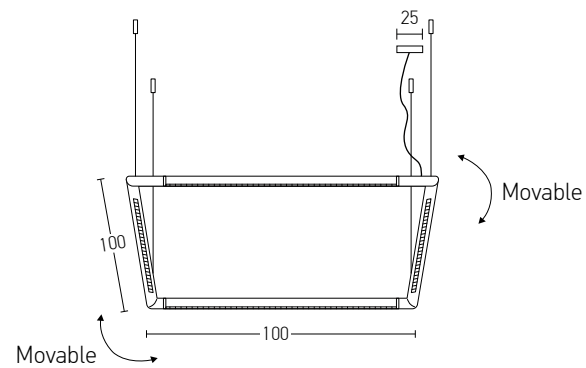

Explore more on page: 506

A great variety of units to choose from to compose the suitable luminaire for every space.

48V Soft Track Linear System

Explore more on page: 524

Power 32W
 Input 220-240V, 50/60Hz
 Color Temperature 3000K
 Lumen 2880Lm
 Cri 90
 Dimensions L: 60cm W: 60cm
 Base L: 25cm W: 5cm H: 8cm
 Non Dimmable
 Material Metal - Aluminium - Diffuser
 Special Feature Movable Tube Ø: 2.4cm
 Color Sandy Black / **Code 20331**
 Color Sandy White / **Code 20330**