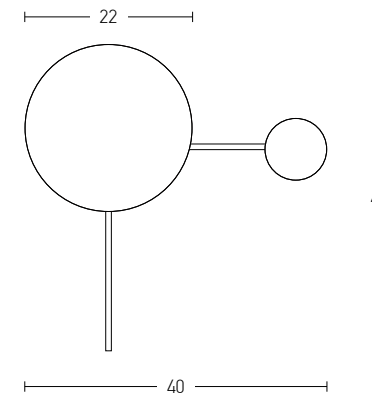

Bulb 1xE27
Power MAX 40W
Input 220-240V, 50/60Hz
Dimensions Ø: 33cm L: 15cm
Base Ø: 8cm H: 2cm
Material Metal
Color Copper Rusty / **Code 1484**

Bulb 1xG9 Led
Power MAX 9W
Input 220-240V, 50/60Hz
Dimensions L: 11cm W: 40cm H: 40cm
Material Metal - Opal Glass
Special Feature Opal Glass Ø: 8cm
Color Black Matt - Copper Rusty / **Code 18136**

Bulb 1xE14
Power MAX 40W
Input 220-240V, 50/60Hz
Dimensions Ø: 8cm L: 14cm
Material Metal
Color Old Steel / **Code 16153**

Bulb 1xG9 Led
Power MAX 9W
Input 220-240V, 50/60Hz
Dimensions Ø: 26cm L: 11cm
Material Metal - Opal Glass
Special Feature Opal Glass Ø: 8cm
Color Copper Rusty / **Code 17105**
Color Black Matt / **Code 17104**