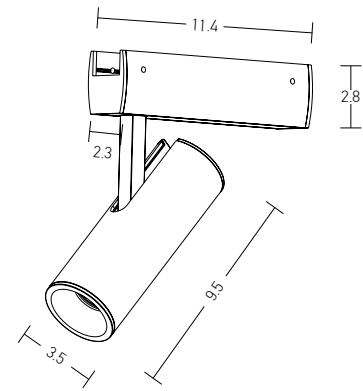

Power 9W
Input 48V
Color Temperature 3000K
Lumen 990Lm
Cri 90
Dimensions L: 23.7cm W: 2.2cm H: 2.5cm
Base W: 11.4cm H: 2.8cm L: 2.3cm
Material Aluminium - Acrylic
Color Sandy Black / Code 20276
OSRAM