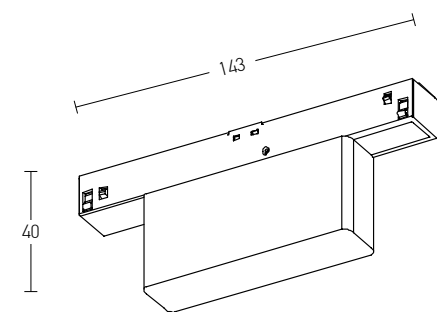

Wireless Control for 48V Magnetic Tracks
Bluetooth DALI
Code 20293

Power by :
CASAMBI
Available App on :