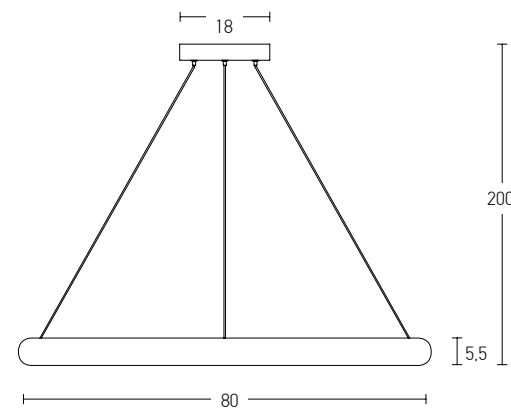

Power 60W
Input 220-240V, 50/60Hz
Color Temperature 3000K
Lumen 4800Lm
Cri 80
Dimensions Ø: 80cm H: 5.5cm
Base Ø: 18cm H: 3.5cm
Dimmable Triac ☐
Material Aluminium - Acrylic
Special Feature 200cm Cable Adjustable
Color Sandy Black / **Code 2060**
Color Sandy White / **Code 2061**
Color Brushed Gold Matt / **Code 2062**
Color Brushed Coffee / **Code 2063**