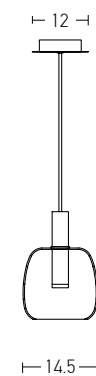

Power	5W
Input	220-240V, 50/60Hz
Color Temperature	3000K
Lumen	450Lm
Cri	80
Dimensions	Ø: 14.5cm H: 22cm
Base	Ø: 12cm H: 2.5cm
Non Dimmable	☒
Material	Aluminium - Glass - Acrylic
Special Feature	150cm Cable Adjustable
Color	Black Matt - Smoked Grey / Code 1967
Color	Gold Matt - Clear Glass / Code 1968

Suggested Trimless Canopy **Code 20144**