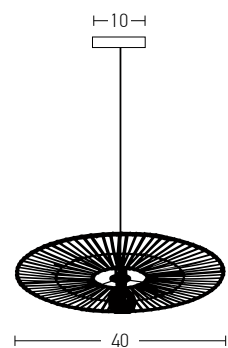

Bulb 1xE27
Power MAX 40W
Input 220-240V, 50/60Hz
Dimensions Ø: 80cm H: 1.5cm
Base Ø: 10cm H: 2cm
Material Metal - Bamboo
Special Feature 150cm Cable Adjustable
Color White - Natural Bamboo / **Code 19106**

Bulb 1xE27
Power MAX 40W
Input 220-240V, 50/60Hz
Dimensions Ø: 60cm H: 1.5cm
Base Ø: 10cm H: 2cm
Material Metal - Bamboo
Special Feature 150cm Cable Adjustable
Color Black - Natural Bamboo / **Code 19104**

Bulb 1xE27
Power MAX 40W
Input 220-240V, 50/60Hz
Dimensions Ø: 40cm H: 1.5cm
Base Ø: 10cm H: 2cm
Material Metal - Bamboo
Special Feature 150cm Cable Adjustable
Color White - Natural Bamboo / **Code 19107**
Color Black - Natural Bamboo / **Code 19105**