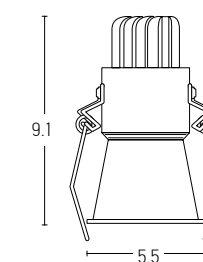

Power 4W
Input 220-240V, 50/60Hz
Color Temperature 3000K
Lumen 270Lm
Cri 90
Dimensions Ø: 4cm H: 5.8cm
Cutting Hole Ø: 3.3cm
Beam Angle 24°
Non Dimmable ☒
Material Aluminium
Depth Required 6.5cm
Driver Included (700mA)
Color White Matt - Black Matt / **Code S092**

Power 6W
Input 220-240V, 50/60Hz
Color Temperature 3000K
Lumen 420Lm
Cri 90
Dimensions Ø: 6cm H: 8.2cm
Cutting Hole Ø: 5.1cm
Beam Angle 40°
Non Dimmable ☒
Material Aluminium
Depth Required 9cm
Driver Included (160mA)
Color White Matt - Black Matt / **Code S093**

Power 15W
Input 220-240V, 50/60Hz
Color Temperature 3000K
Lumen 1050Lm
Cri 90
Dimensions Ø: 7.5cm H: 10cm
Cutting Hole Ø: 6.8cm
Beam Angle 38°
Non Dimmable ☒
Material Aluminium
Depth Required 11cm
Driver Included (350mA)
Color White Matt - Black Matt / **Code S094**

Power 6W
Input 220-240V, 50/60Hz
Color Temperature 3000K
Lumen 480Lm
Cri 90
Dimensions Ø: 5.5cm H: 9.1cm
Cutting Hole Ø: 5.2cm
Beam Angle 24°
Non Dimmable ☒
Material Aluminium
Depth Required 9.5cm
Driver Included (160mA)
Color White Matt / **Code S073**

Power 10W
Input 220-240V, 50/60Hz
Color Temperature 3000K
Lumen 800Lm
Cri 90
Dimensions Ø: 7.5cm H: 9.8cm
Cutting Hole Ø: 7.2cm
Beam Angle 31°
Non Dimmable ☒
Material Aluminium
Depth Required 10.5cm
Driver Included (250mA)
Color White Matt / **Code S075**

Power 6W
Input 220-240V, 50/60Hz
Color Temperature 3000K
Lumen 480Lm
Cri 90
Dimensions Ø: 5.5cm H: 9.1cm
Cutting Hole Ø: 5.2cm
Beam Angle 24°
Non Dimmable ☒
Material Aluminium
Depth Required 9.5cm
Driver Included (160mA)
Color Black Matt / **Code S074**

Power 10W
Input 220-240V, 50/60Hz
Color Temperature 3000K
Lumen 800Lm
Cri 90
Dimensions Ø: 7.5cm H: 9.8cm
Cutting Hole Ø: 7.2cm
Beam Angle 31°
Non Dimmable ☒
Material Aluminium
Depth Required 10.5cm
Driver Included (250mA)
Color Black Matt / **Code S076**