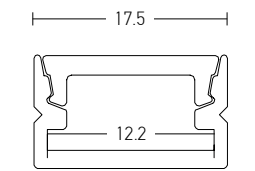

2m Profile + Opal PC Cover, Aluminium

Profile Set	
20201	2m Aluminium Profile + 2m Opal PC Cover
20201-E	2pcs End Caps with Hole , 2pcs End Caps without Hole , 4pcs Metal Clips