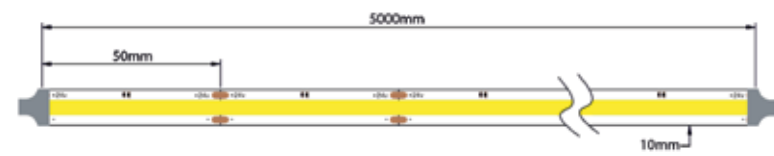

-LED STRIP COB 5W + 10W CRI 90

Code	IP	Kelvin	CRI	Watt	Lm/m
LS01	20	2700	90	5W/m	510
LS02	20	2700	90	10W/m	950
LS03	20	3000	90	10W/m	1000
LS04	20	4000	90	10W/m	1105

Lumen Efficiency 110Lm/W
SDCM 3
Ra 90
SMD Type COB
LEDs/m 480
Voltage DC24V
Width 10mm
Unit cut 50mm
Life Span 20000H
Waterproof Rate IP20

*5 Years Guarantee when combined with OSRAM drivers

Dimming Options

1. DALI Dimming : Dali Driver 24V Channel 1+Switch Dali MCU . Suitable with Drivers to Page : 618-619 , 621
2. BLUETOOTH Dimming : Element Driver 24V+OT BLE (CASAMBI App) . Suitable with Drivers to Page : 620
3. PHASECUT Dimming : Suitable with PhaseCut Drivers to Page : 620
4. 1-10 Dimming : 1-10 Driver 24V+Switch MCU 1-10 . Suitable with 1-10V Drivers to Page : 619
5. PUSH BUTTON Dimming : Dali Driver 24V Channel 1 to Page : 618