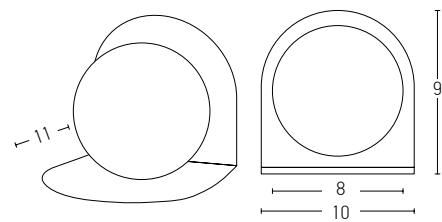

Bulb 1xG9 Led
Power MAX 9W
Input 220-240V, 50/60Hz
Dimensions L: 16cm W: 14cm H: 13cm
Material Metal - Opal Glass
Special Feature Opal Glass Ø: 12cm
Color Grey / **Code 20343-L**
Color Black Matt / **Code 20344-L**

Bulb 1xG9 Led
Power MAX 9W
Input 220-240V, 50/60Hz
Dimensions L: 11cm W: 10cm H: 9cm
Material Metal - Opal Glass
Special Feature Opal Glass Ø: 8cm
Color Grey / **Code 20343-S**
Color Black Matt / **Code 20344-S**

Model Finishing

Grey

Black Matt