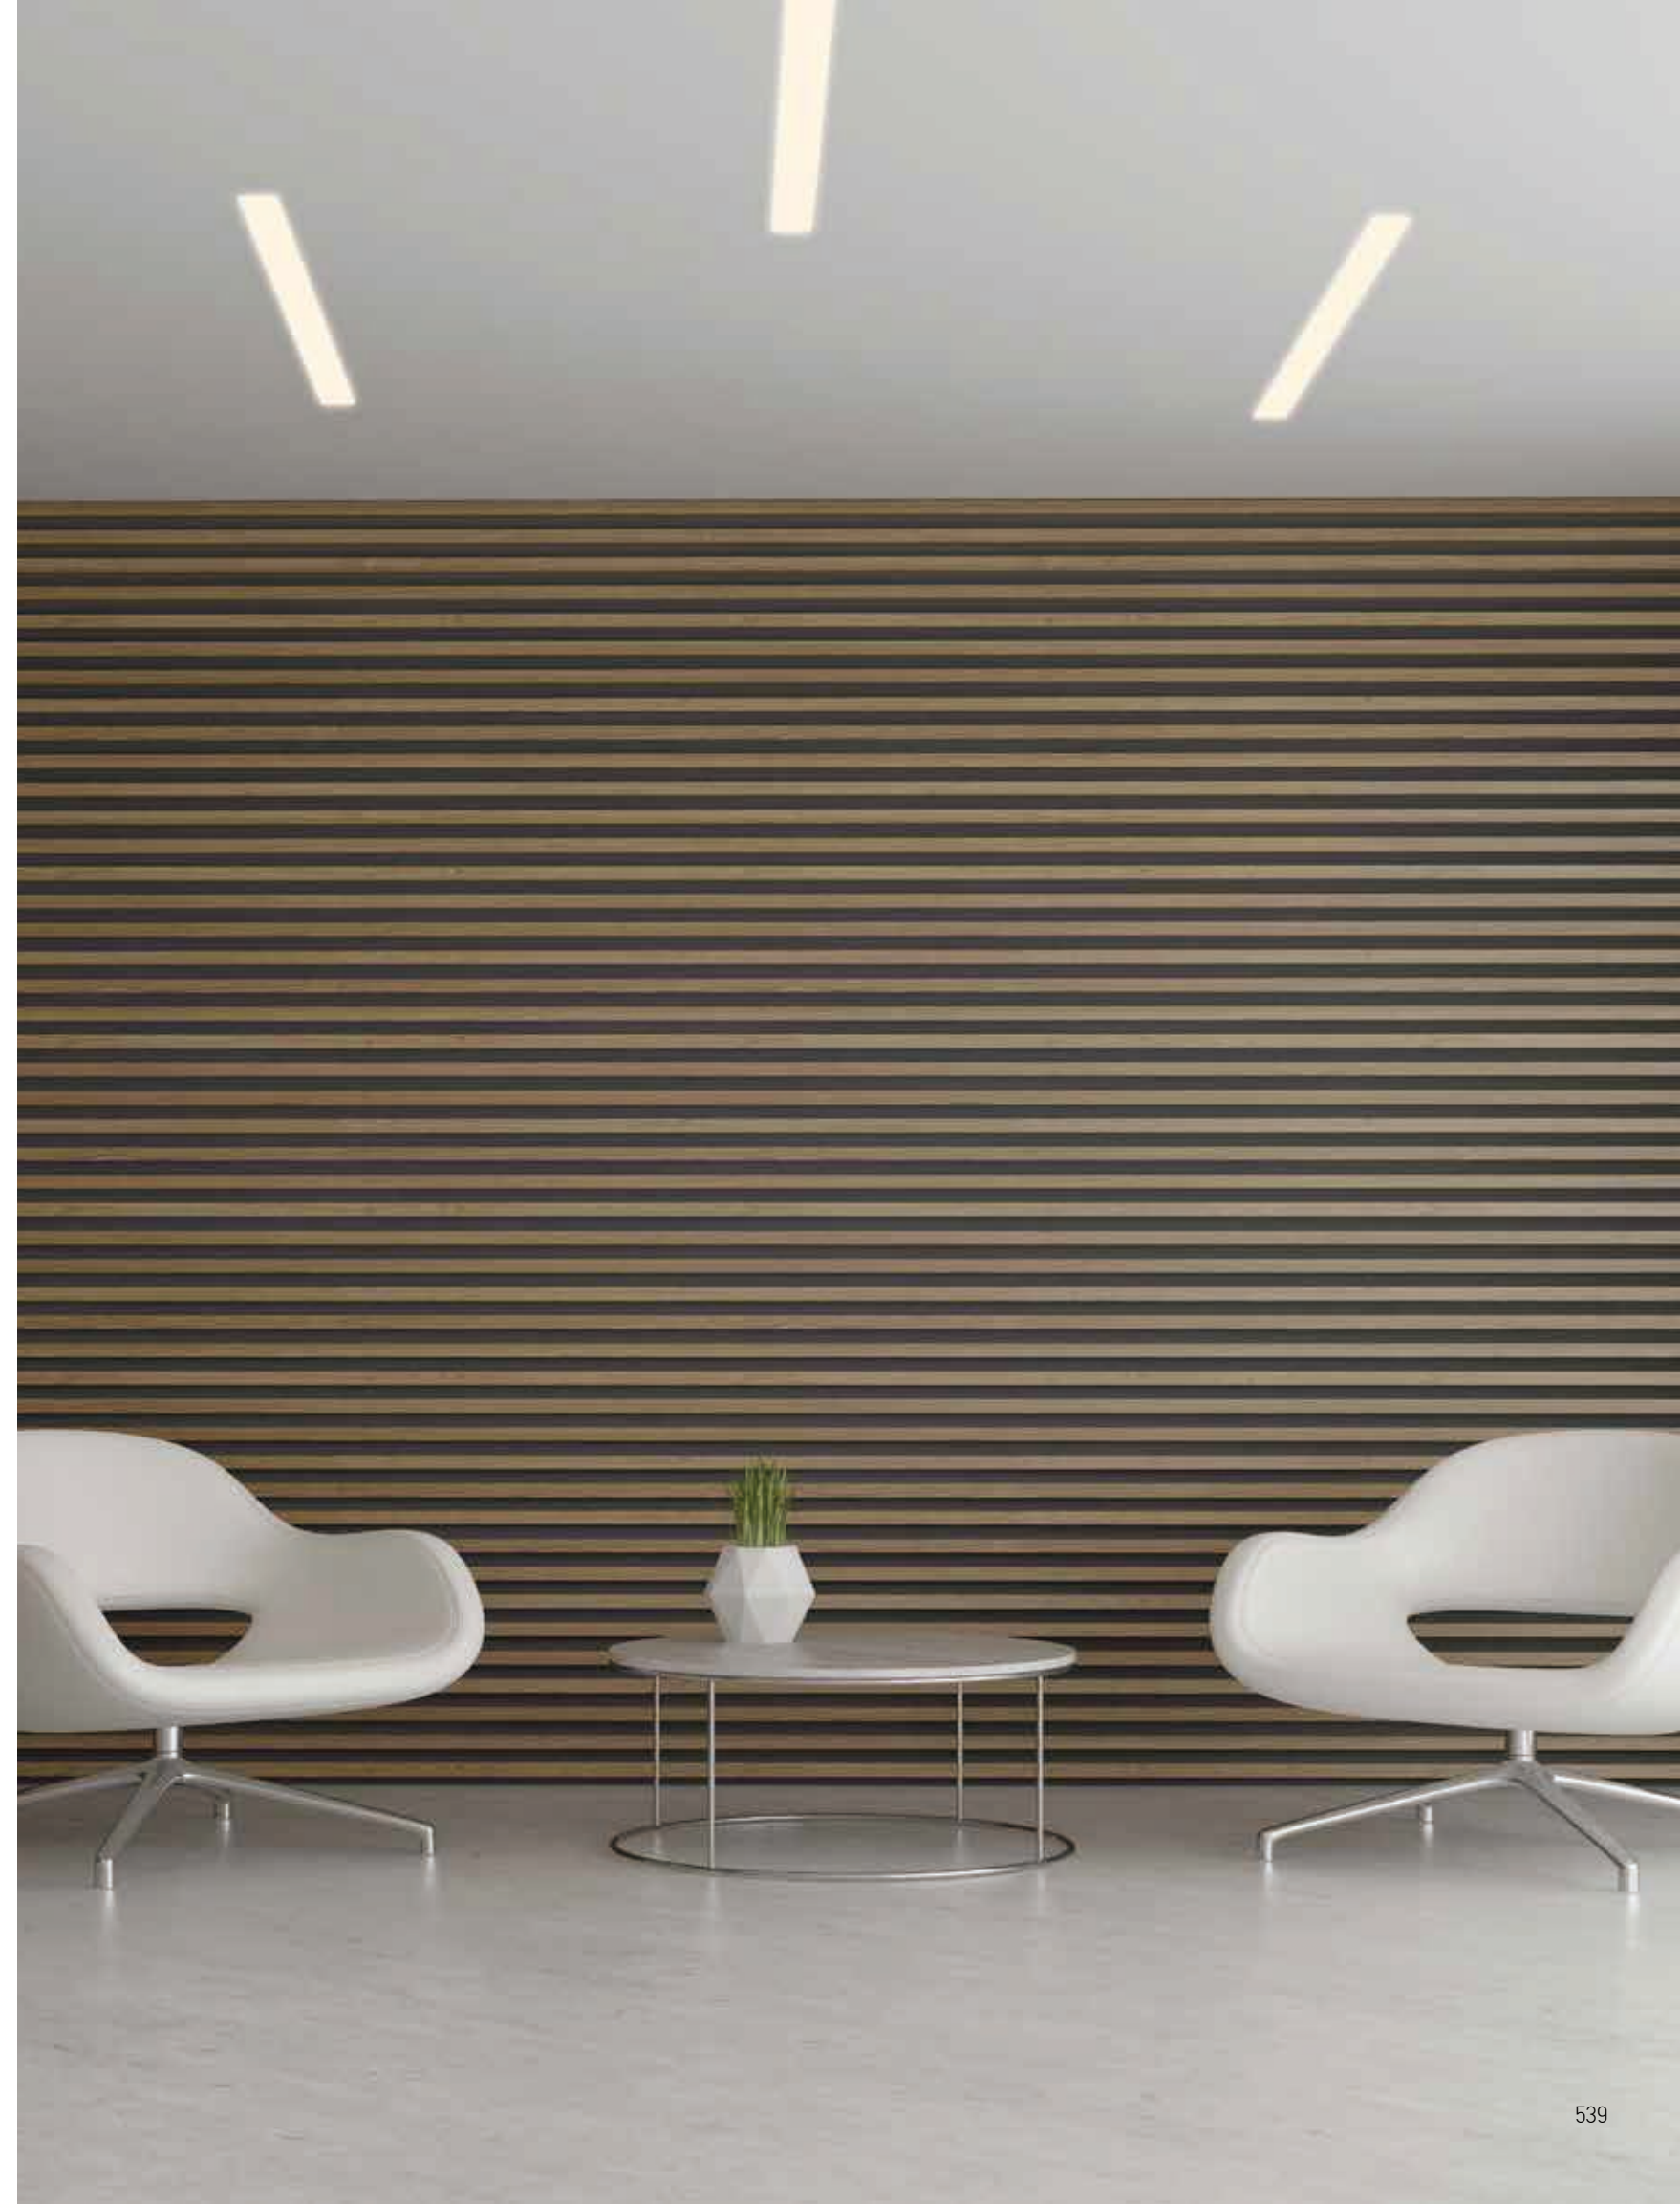

Fill in your code using the following items from the table.

Trimless Profile					
Code	Length	Driver	Kelvin	Set	Body Color
53	58 = 58cm	O = ON/OFF	3 = 3000K	E = HE	W = Sandy White
53	86 = 86cm	D = Dali	4 = 4000K	O = HO	B = Sandy Black
53	114 = 114cm				
53	142 = 142cm				
53	170 = 170cm				
53	198 = 198cm				
53	226 = 226cm				
53	254 = 254cm				
53	282 = 282cm				
53	310 = 310cm				
53	338 = 338cm				

Guide to Create your Code by Choosing : 53 - Length - Driver - Kelvin - Set - Body Color