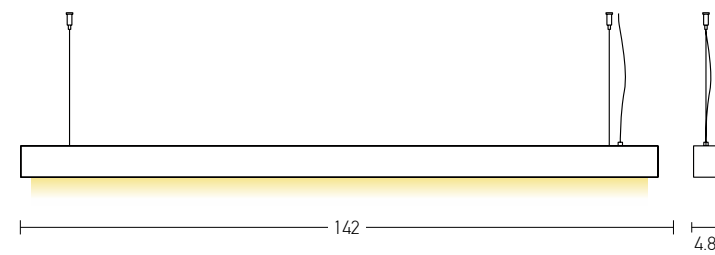

Power 45W
Input 220-240V, 50/60Hz
Color Temperature 3000K
Lumen 6300Lm
Cri 80
Dimensions L: 142cm W: 4.8cm H: 7.8cm
Base Ø: 8cm H: 2cm
Non Dimmable ☒
Material Aluminium - PC Diffuser
Special Feature 200cm Cable Adjustable
Optional Dimming DALI
Color Old Steel / **Code 17210**