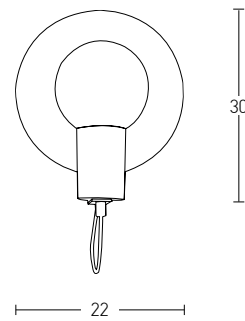

Bulb 1xG9 Led
Power MAX 9W
Input 220-240V, 50/60Hz
Dimensions Ø: 22cm L: 16cm H: 30cm
Material Metal - Brass - Opal Glass
Special Feature Opal Glass Ø: 12cm
Color Old Steel - Brass / **Code 19217**