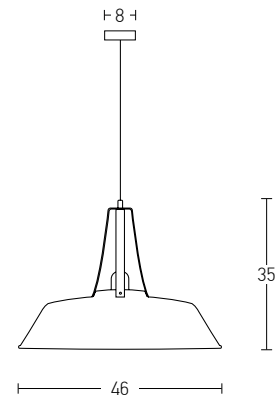

Bulb	1xE27
Power	MAX 40W
Input	220-240V, 50/60Hz
Dimensions	Ø: 46cm H: 35cm
Base	Ø: 8cm H: 2cm
Material	Metal
Special Feature	150cm Cable Adjustable
Color	Black Matt / Code 19245
Color	Yellow / Code 1642