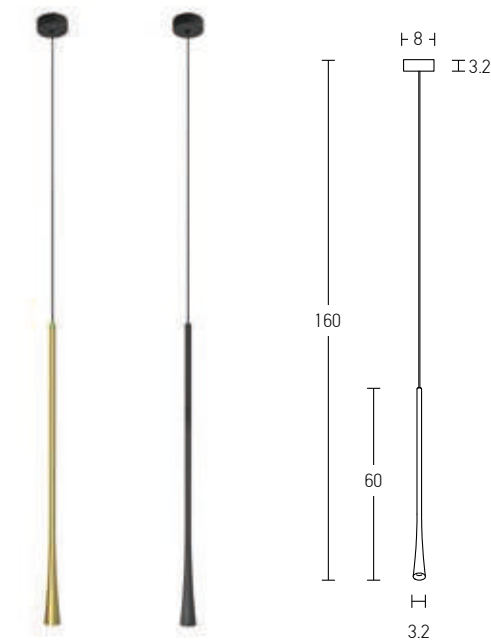

Our Suggestion

Become an artist and make your combination.
Use your imagination to create your masterpiece
with our limitless options.
Minimal design for luxury lighting

Tip Use gold or black color,
as well as different
elevations for a
grand effect.