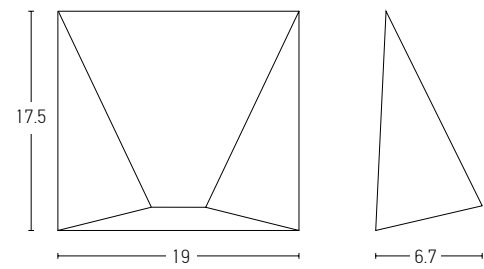

Power 7W
Input 220-240V, 50/60Hz
Color Temperature 3000K
Lumen 560Lm
Cri 80
IP 44
Dimensions L: 6.7cm W: 19cm H: 17.5cm
Material Metal - Diffuser
Color Graphite / **Code E243**