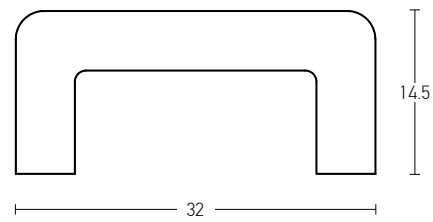

Bulb 1xG9
Power MAX 25W
Input 220-240V , 50/60Hz
Dimensions L: 14.5cm W: 32cm H: 5.5cm
Material Gypsum
Color Pure White / **Code 180026**

Bulb 1xG9
Power MAX 25W
Input 220-240V , 50/60Hz
Dimensions L: 10cm W: 20cm H: 6cm
Material Gypsum
Color Pure White / **Code 180027**