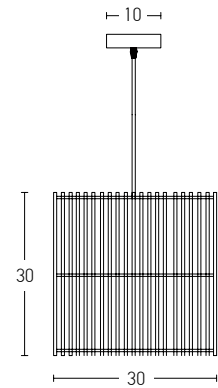

Bulb 1xE27
Power MAX 40W
Input 220-240V, 50/60Hz
Dimensions Ø: 30cm H: 30cm
Base Ø: 10cm H: 2cm
Material Metal - Rattan
Special Feature 200cm Cable Adjustable
Color Natural / **Code 20234**