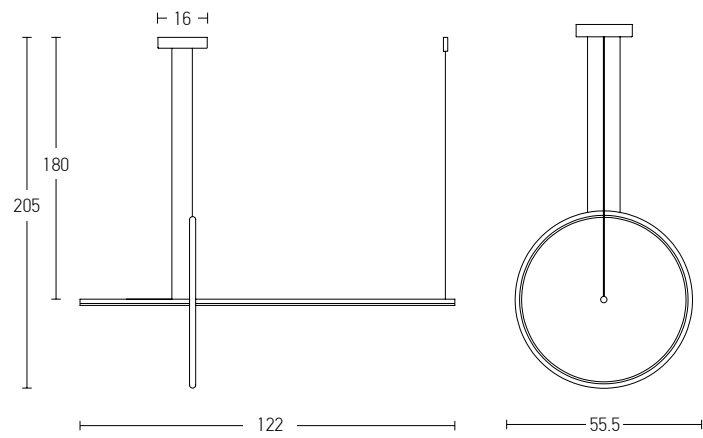

Power 48W
Input 220-240V, 50/60Hz
Color Temperature 3000K
Lumen 3600Lm
Cri 80
Dimensions Ø: 55.5cm L: 122cm H: 205cm
Base Ø: 16cm H: 3.5cm
Dimmable
Material Aluminium - Acrylic
Special Feature Step Dimming 10%-40%-100%
Profile Ø: 2cm
Color Black / **Code 20128**