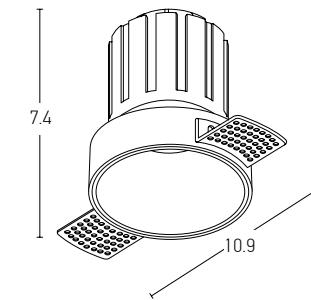

Power 6W
Input 220-240V, 50/60Hz
Color Temperature 3000K
Lumen 450Lm
Cri 90
Dimensions Ø: 6.2cm W: 10.9cm H: 7.4cm
Cutting Hole Ø: 6.2cm
Beam Angle 22°
Non Dimmable ☒
Material Aluminium
Depth Required $\perp$: 8cm
Driver Included (135mA)
Color Sandy Black / **Code S095-B**
Copper Matt / **Code S095-C**
Gold Matt / **Code S095-G**