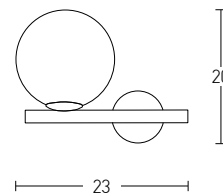

Bulb 1xE14
Power MAX 15W
Input 220-240V, 50/60Hz
Dimensions L: 17.5cm W: 23cm H: 20cm
Base Ø: 8cm H: 2cm
Material Metal - Opal Glass
Special Feature Opal Glass Ø: 15cm
Color Gold Matt / **Code 1996**