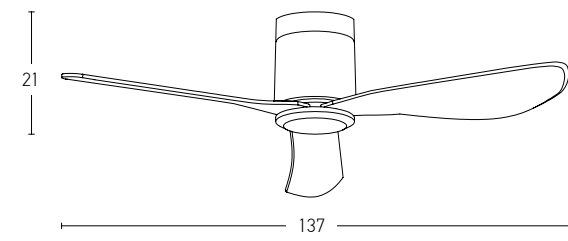

Color Coffee Matt - Cherry Wood Blades / Code 20256

Led Light Source Without Light
Input 220-240V, 50/60Hz
dB 20
Dimensions 60" Ø: 152cm H: 32-44.5cm
Air Flow 211.7m³ min
Night Mode Time Setting 2h / 4h / 8h
Material Metal - Wood
Special Feature 2 Down Rods 12.5-25cm
Summer & Winter Function
Motor Feature DC Motor 55W
5 Speeds
Color Black Matt - Solid Wood Blades / Code 20259