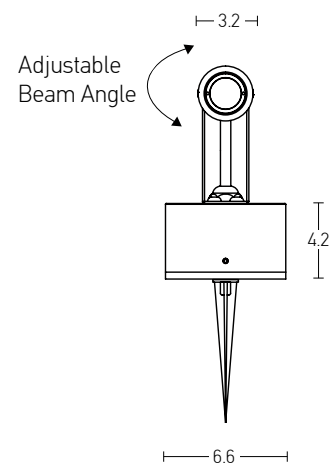

Power 2.1W
Input 220-240V, 50/60Hz
Color Temperature 2700K
Lumen 168Lm
Cri 80
IP 54
Dimensions H: 8.5cm
Base Ø: 6.6cm H: 4.2cm
Beam Angle 10°-60°
Material Aluminium - Stainless Steel
Special Feature Stick Ø: 3.2cm H: 8cm
Spike Included
Color Sandy Black / Code E177-B