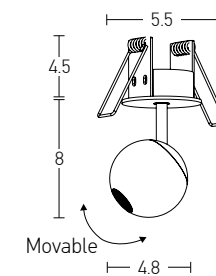

Power	4.5W
Input	220-240V, 50/60Hz
Color Temperature	3000K
Lumen	495Lm
Cri	80
Dimensions	Ø: 4.8cm H: 8cm
Cutting Hole	Ø: 4.5cm
Non Dimmable	☒
Material	Metal - Aluminium
Beam Angle	38°
Special Feature	Movable
Color	Sandy Black / Code 1907
Color	Sandy White / Code 1906