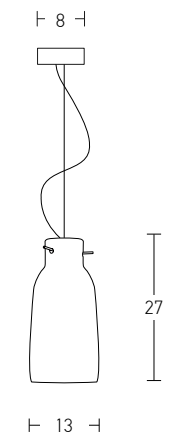

Bulb 1xE27
Power MAX 40W
Input 220-240V, 50/60Hz
Dimensions Ø: 13cm H: 27cm
Base Ø: 8cm H: 2cm
Material Clay
Special Feature 100cm Cable Adjustable
Color Natural / **Code 1665**