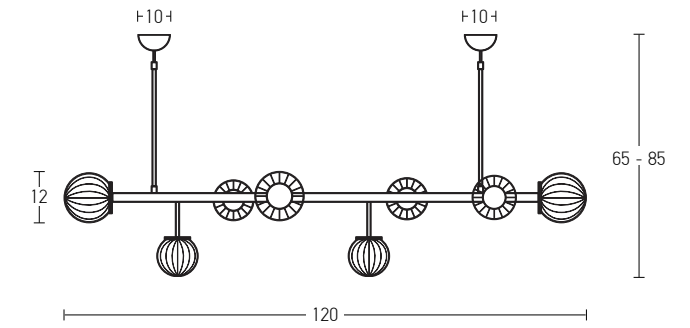

Bulb	8xG9 Led
Power	MAX 40W
Input	220-240V, 50/60Hz
Dimensions	L: 120cm H: 65-85cm
Base	Ø: 10cm
Material	Metal- Clear Glass
Special Feature	Clear Glass Ø: 12cm
Color	Bronze / Code 18132-BR