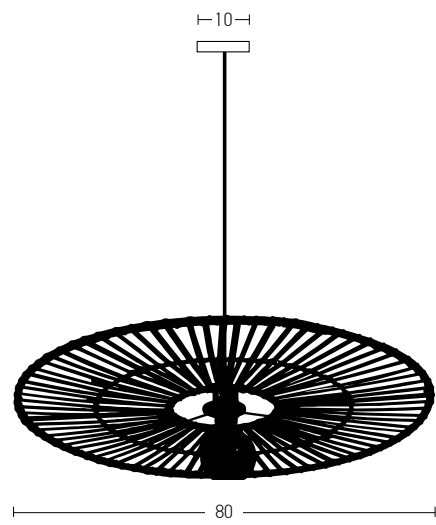

Bulb 1xE27
Power MAX 40W
Input 220-240V, 50/60Hz
Dimensions Ø: 80cm H: 1.5cm
Base Ø: 10cm H: 2cm
Material Metal - Bamboo
Special Feature 150cm Cable Adjustable
Color White - Natural Bamboo / **Code 19106**