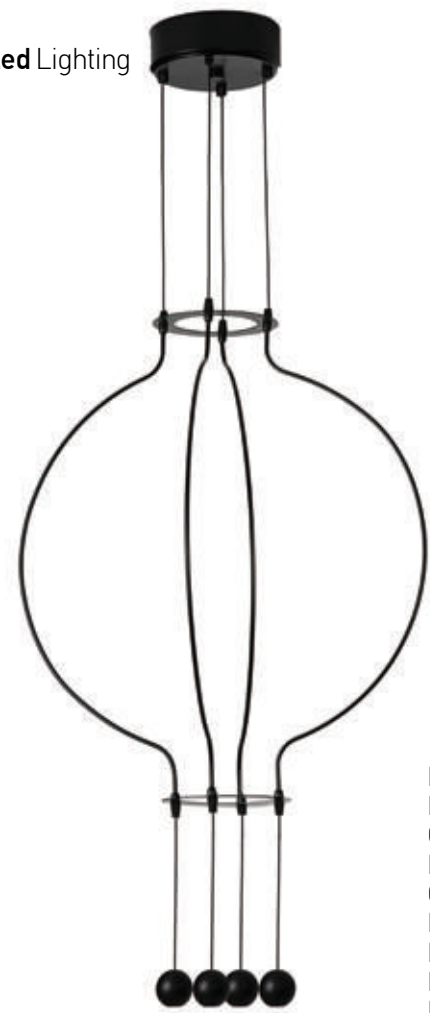

Indoor Led Lighting

Power 4x4.5W
Input 220-240V, 50/60Hz
Color Temperature 3000K
Lumen 1980Lm
Cri 80
Dimensions Ø: 70cm H: 170cm
Base Ø: 20cm H: 6cm
Non Dimmable ☒
Material Metal - Aluminium
Beam Angle 38°
Special Feature 170cm Cable Adjustable
Color Sandy Black / **Code 1900**

Power 5x4.5W
Input 220-240V, 50/60Hz
Color Temperature 3000K
Lumen 2200Lm
Cri 80
Dimensions L: 105cm W: 4cm H: 150cm
Base L: 105cm W: 4cm H: 3cm
Non Dimmable ☒
Material Metal - Aluminium
Beam Angle 38°
Special Feature 150cm Cable Adjustable
Color Sandy Black / **Code 1909EXP**