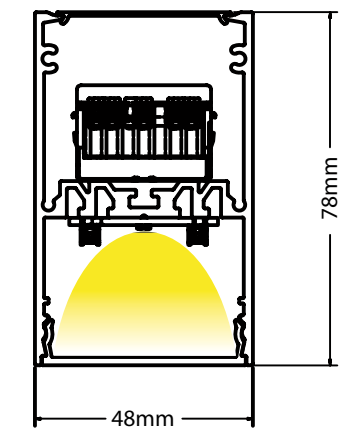

48mm LED profile luminaire, made of an extruded aluminium, power-coated with fine sandy finish. Designed for ceiling/pendant/trim-less/recessed, providing direct light emission through a diffuser made either of satined polycarbonate for an almost homogeneous emission of light. Luminaire equipped with the latest generation of well known **LED** boards with small color tolerance.

34mm LED profile luminaire, made of an extruded aluminium, power-coated with fine sandy finish. Designed for ceiling/pendant/trim-less/recessed mounting, providing direct light emission through PMMA diffuser. Luminaire equipped with the latest generation of well known **LED** boards with small color tolerance.

In the following Electrical Table, you may find Watt and Lumen Output, High Efficiency (HE) 200Lm/W - 3357Lm/m, High Output (HO) 188Lm/W - 5640Lm/m according to the length of our LED profile

Set HO		Lumen		Set HE		Lumen	
Length (cm)	Watt	3000K	4000K	Length (cm)	Watt	3000K	4000K
58	18	2565	2700	58	10	1577	1660
86	27	3848	4050	86	15	2366	2490
114	36	5130	5400	114	20	3154	3320
142	45	6413	6750	142	25	3943	4150
170	54	7695	8100	170	30	4731	4980
198	63	8978	9450	198	35	5520	5810
226	72	10260	10800	226	40	6308	6640
254	81	11543	12150	254	45	7097	7470
282	90	12825	13500	282	50	7885	8300
310	99	14108	14850	310	55	8674	9130
338	108	15390	16200	338	60	9462	9960

Customize Architectural Lighting

- Different Dimming: On-Off, Dali, Bluetooth
- Different CCT: 2200K - 6500K
- Different Colors
- Different Levels of Lumen Output
- Different Dimension Upon Request