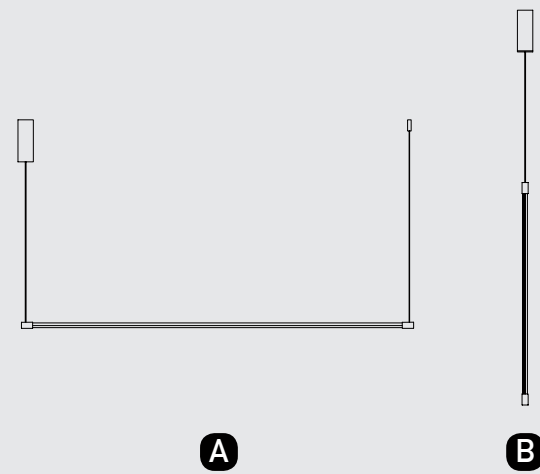

Design your Own Lighting

Create the ultimate style by combining the different colors and models available.
Available colors: Black Matt / Gold Matt

Shopping Guide

A Code 20119 - 20120

B Code 20121 - 20122