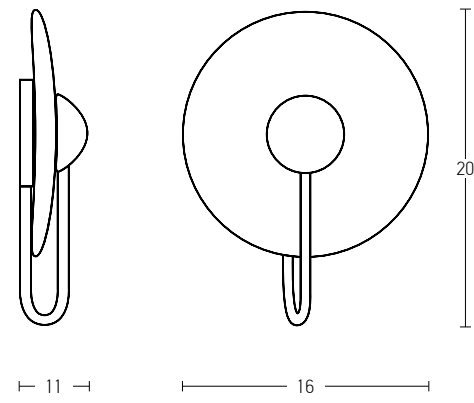

Power 3W
Input 220-240V, 50/60Hz
Color Temperature 3000K
Lumen 210Lm
Dimensions Ø: 16cm L: 11cm H: 20cm
Non Dimmable ☒
Material Metal - Marble
Color White Marble - Sandy Black / **Code 18168**
Color White Marble - Copper Rusty / **Code 18170**
Color White Marble - Sandy White / **Code 18169**

Model Finishing