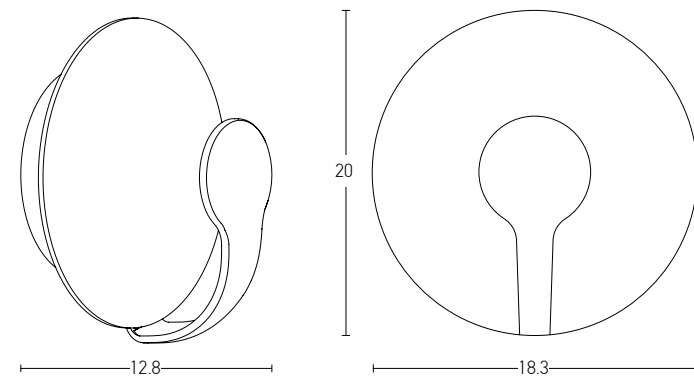

Power 12W
Input 220-240V, 50/60Hz
Color Temperature 3000K
Lumen 960Lm
Cri 80
IP 65
Dimensions L: 12.8cm W: 18.3cm H: 20cm
Material Aluminium - Glass
Color Dark Brown / **Code E271**