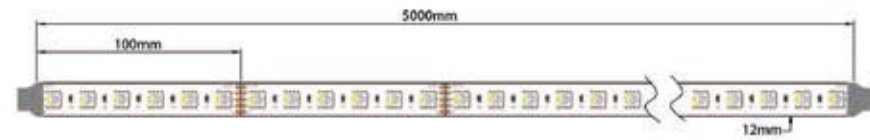

-LED STRIP 24V 16W/mRGBW

Code	IP	Kelvin	CRI	Watt	Lm/m
LS12	20	3000	80	16W/m	832

Lumen Efficiency 52Lm/W
SDCM 3
Ra 80
LEDs/m 60
Voltage DC24V
Width 12mm
Unit cut 100mm
Life Span 54000H
Waterproof Rate IP20

Dimming Options

1. DALI Dimming : Dali Driver 24V Channel 4 DT8+Switch Dali MCU TW . Suitable with Drivers to Page : 618-619 , 621
2. BLUETOOTH Dimming : Dali ELEMENT Driver 24V +OT BLE (CASAMBI App) . Suitable with Drivers to Page : 620