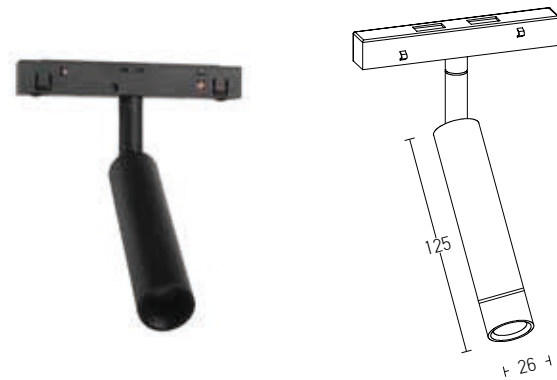

Power 5W
 Input 48V
 Color Temperature 3000K
 Lumen 550Lm
 Cri 80
 Dimensions \varnothing : 27mm H: 145mm
 Beam Angle 24°
 Non Dimmable
 Material Aluminium
 Color Sandy Black / Code 20179
 Gold / Code 20180
OSRAM