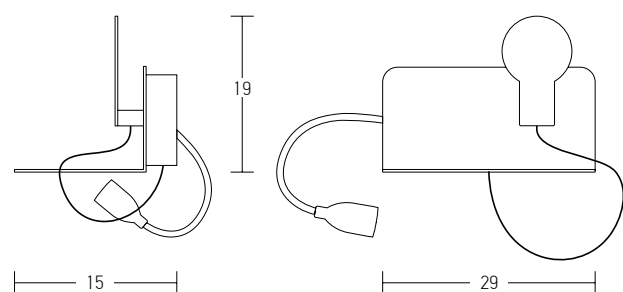

Led 3W
Bulb 1xG9
Power MAX 25W
Input 220-240V, 50/60Hz
Color Temperature 3000K
Lumen 595Lm
Cri 80
Dimensions L: 15cm W: 29cm H: 19cm
Non Dimmable ☒
Material Metal - Aluminium
Switch On/Off
Color White Matt / **H34-W**