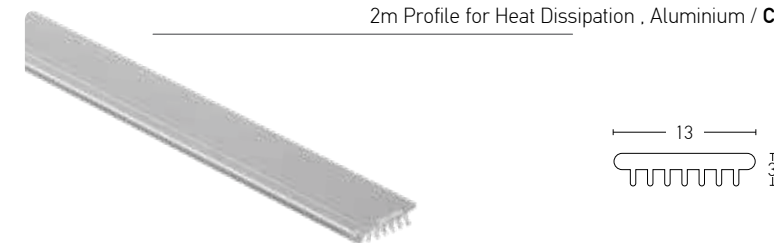

2m Profile for Heat Dissipation, Aluminium / Code 20202