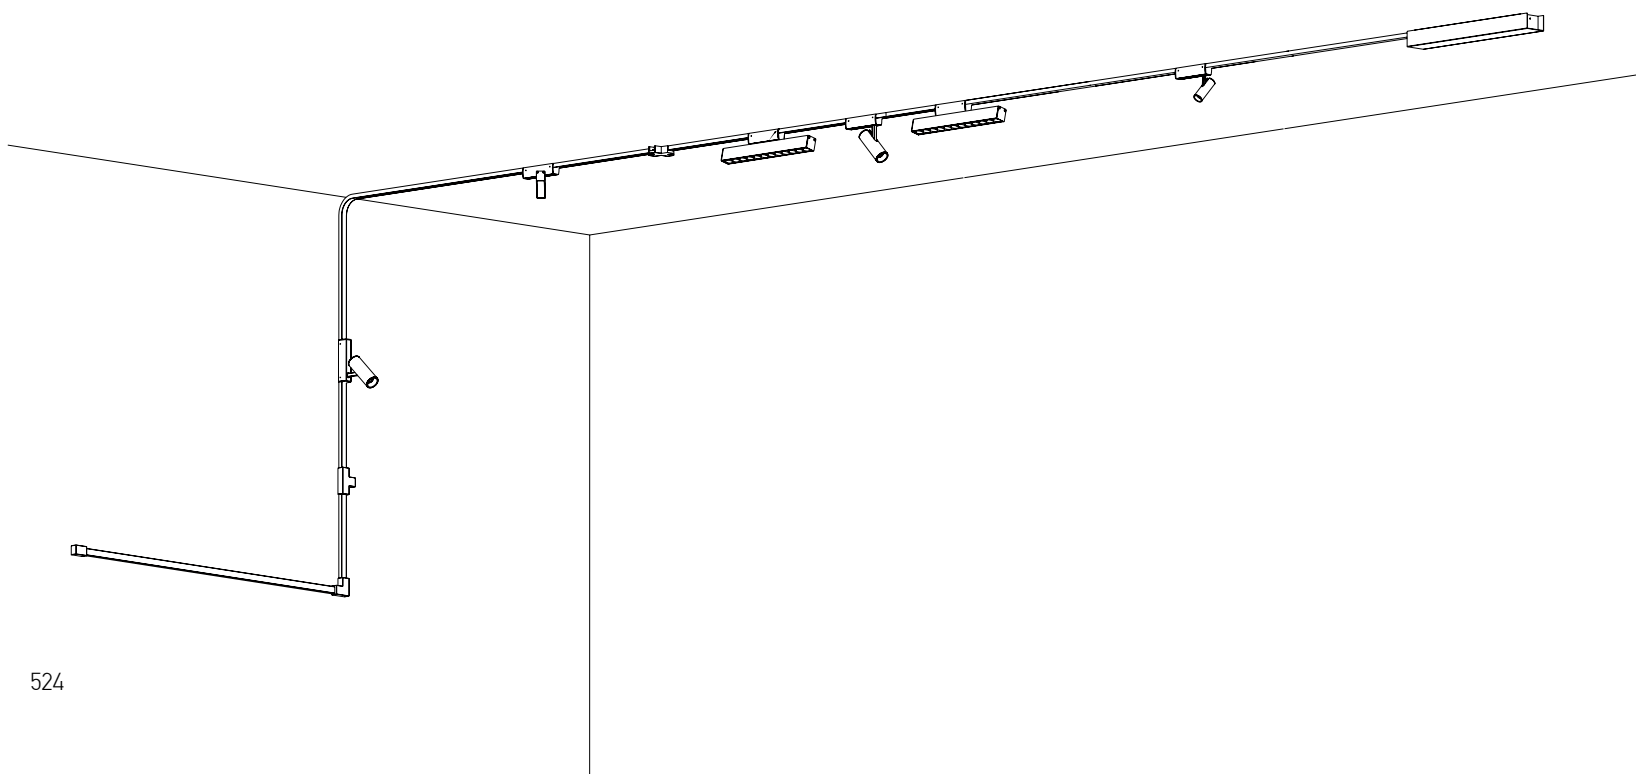

Material Aluminium

Color Black / Code 20279