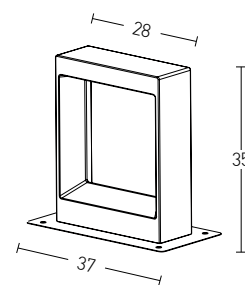

Power 8W
Input 220-240V, 50/60Hz
Color Temperature 3000K
Lumen 720Lm
Cri 80
IP 54
Dimensions L: 28cm W: 10cm H: 35cm
Base L: 37cm W: 19cm
Material Concrete
Color Natural Concrete / **Code E190**