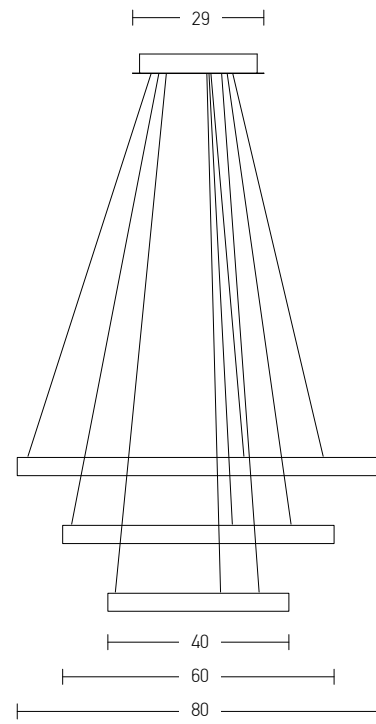

Power 25W / 37W / 50W
Input 220-240V, 50/60Hz
Color Temperature 3000K
Lumen 8960Lm
Cri 80
Dimensions Ø: 40cm / Ø: 60cm / Ø: 80cm H: 4cm
Base Ø: 29cm H: 4.5cm
Dimmable Triac ☐
Material Aluminium - Acrylic
Special Feature 200cm Cable Adjustable
Profile 4x2cm
Color Brushed Gold Matt / **Code 2009**