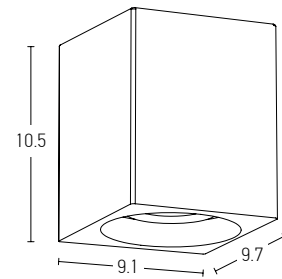

Power 4W
Input 220-240V, 50/60Hz
Color Temperature 3000K
Lumen 380Lm
Cri 80
IP 65
Dimensions L: 9.7cm W: 9.1cm H: 10.5cm
Beam Angle 36°
Dimmable Triac ☐
Material Concrete - Aluminium
Color Natural Concrete / **Code E253**