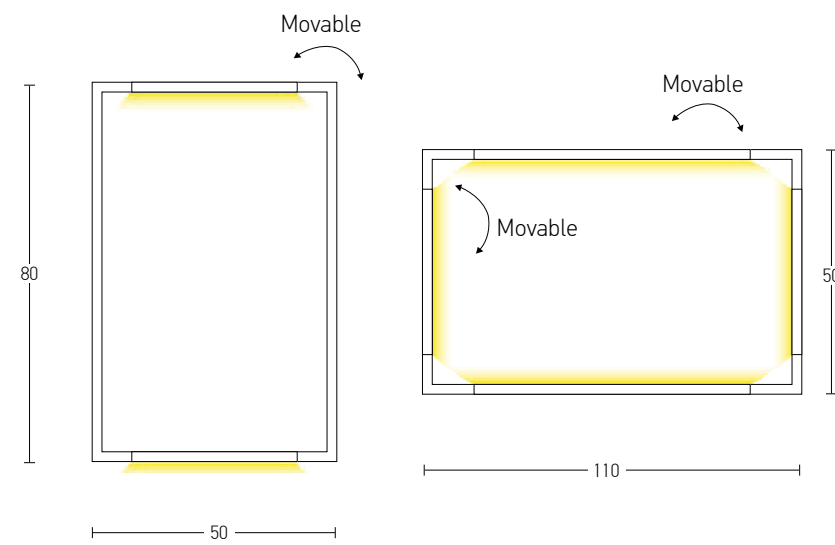

Indoor Led Lighting

Power 40W
Input 220-240V, 50/60Hz
Color Temperature 3000K
Lumen 3600Lm
Cri 80
Dimensions L: 110cm W: 50cm H: 80cm
Tube Ø: 2.4cm
Base L: 50cm W: 5cm H: 8cm
Non Dimmable ☒
Material Metal - Aluminium - Diffuser
Special Feature Movable Tube
Profile Ø: 2.4cm
200cm Cable Adjustable
Color Sandy Black / **Code 19236**