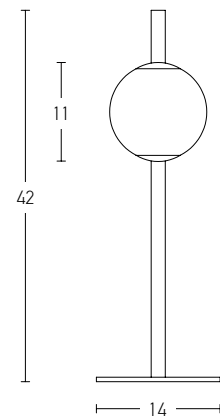

Power 6W
Input 220-240V, 50/60Hz
Color Temperature 3000K
Lumen 480Lm
Cri 80
Dimensions H: 42cm
Base Ø: 14cm H: 0.5cm
Non Dimmable ☒
Material Metal - Opal Glass
Special Feature 100cm Cable Available
Glass Ø: 11cm
Color Black Matt / **Code 20134**