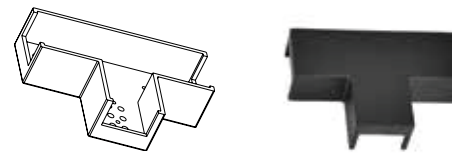

Color Black / Code 20284

Corner Connector for 48V Soft Track

Dimensions L: 4.8cm W: 1.8cm H: 2.4cm

Material Plastic

Color Black / Code 20282

T Connector for 48V Soft Track

Dimensions L: 7.1cm W: 1.8cm H: 2.4cm