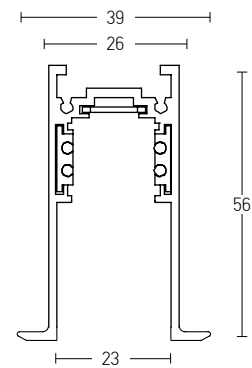

Track Code	Size	Color
2084B-1	1m	Sandy Black
2084W-1	1m	Sandy White
2084B-2	2m	Sandy Black
2084W-2	2m	Sandy White
2084B-3	3m	Sandy Black
2084W-3	3m	Sandy White

Corner Code	Plane	Color
2084B-C1	Vertical	Sandy Black
2084W-C1	Vertical	Sandy White
2084B-C2	Horizontal	Sandy Black
2084W-C2	Horizontal	Sandy White

Notice : For corners type C1 required also to order 20105 and for type C2 20104

Accessories