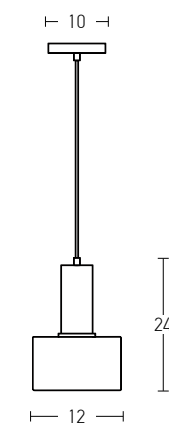

Bulb 1xE27
Power MAX 40W
Input 220-240V, 50/60Hz
Dimensions Ø: 12cm H: 24cm
Base Ø: 10cm H: 2cm
Material Aluminium
Special Feature 150cm Cable Adjustable
Color Saumon Matt - Bronze / **Code 180051**