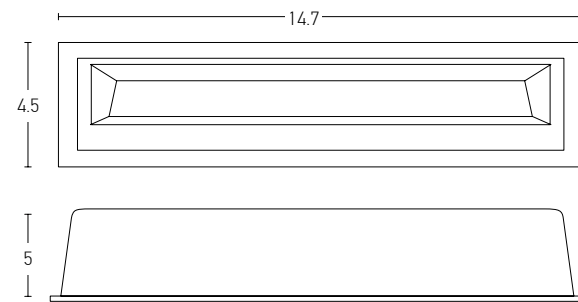

Power	13W
Input	220-240V, 50/60Hz
Color Temperature	3000K
Lumen	975Lm
Cri	90
Dimensions	∅: 6.2cm H: 8.3cm
Base	∅: 7.3cm
Cutting Hole	∅: 6.6cm
Beam Angle	33°
Non Dimmable	☒
Material	Aluminium
Depth Required	∏: 3.5cm
Driver	Included (300mA)
Color	White Matt - Black Matt Reflector / Code S079