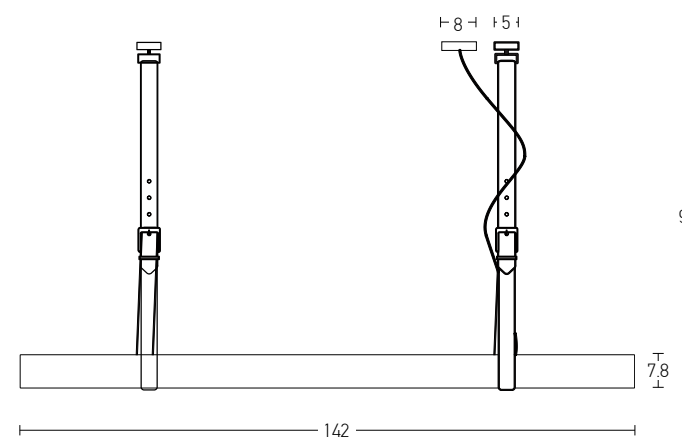

Power 45W
Input 220-240V, 50/60Hz
Color Temperature 3000K
Lumen 6300Lm
Cri 80
Dimensions L: 142cm W: 4.8cm H: 7.8cm
Base Ø: 8cm H: 2cm
Non Dimmable
Material Aluminium - PC Deffuser - Leather
Special Feature 100cm Cable Adjustable
Optional Dimming DALI
Color Old Steel / **Code 18144**