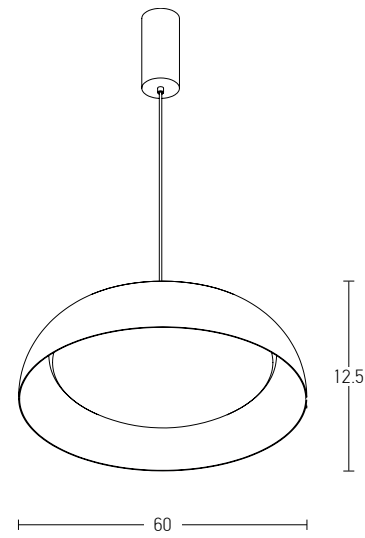

Indoor Led Lighting