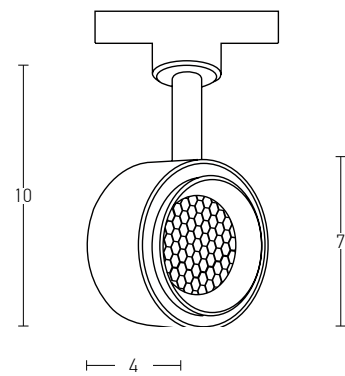

Power 8W
Input 220-240V, 50/60Hz
Color Temperature 3000K
Lumen 600Lm
Cri 80
Dimensions Ø: 7cm L: 4cm H: 10cm
Beam Angle 36°
Dimmable Triac
Material Aluminium
Special Feature 3 Phase Track Light
Included Honeycomb

Color Sandy Black / **Code Z65644 T-B**
Color Sandy White / **Code Z65644 T-W**