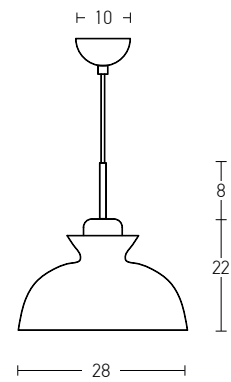

Bulb 1xE27
 Power MAX 40W
 Input 220-240V, 50/60Hz
 Dimensions Ø: 25cm H: 20cm
 Base Ø: 10cm H: 4.5cm
 Material Metal - Aluminium - Wood
 Special Feature 150cm Cable Adjustable
 Color White Matt / **Code 180066**