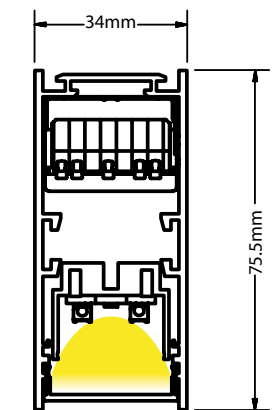

48mm LED profile luminaire, made of an extruded aluminium, power-coated with fine sandy finish. Designed for ceiling/pendant/trim-less/recessed, providing direct light emission through a diffuser made either of satined polycarbonate for an almost homogeneous emission of light. Luminaire equipped with the latest generation of well known **LED** boards with small color tolerance.