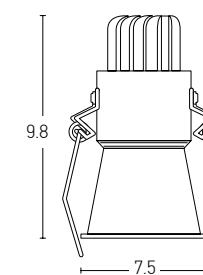

Power 6W
Input 220-240V, 50/60Hz
Color Temperature 3000K
Lumen 480Lm
Cri 90
Dimensions Ø: 5.5cm H: 9.1cm
Cutting Hole Ø: 5.2cm
Beam Angle 24°
Non Dimmable ☒
Material Aluminium
Depth Required 9.5cm
Driver Included (160mA)
Color Black Matt / **Code S074**

Power 10W
Input 220-240V, 50/60Hz
Color Temperature 3000K
Lumen 800Lm
Cri 90
Dimensions Ø: 7.5cm H: 9.8cm
Cutting Hole Ø: 7.2cm
Beam Angle 31°
Non Dimmable ☒
Material Aluminium
Depth Required 10.5cm
Driver Included (250mA)
Color Black Matt / **Code S076**