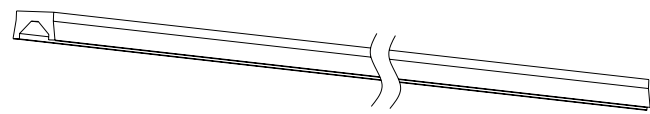

Material Aluminium

Color Black / Code 20279

End Cap for 48V Soft Track

Dimensions L: 3.9cm W: 1.8cm H: 2.4cm

Material Plastic

Color Black / Code 20284