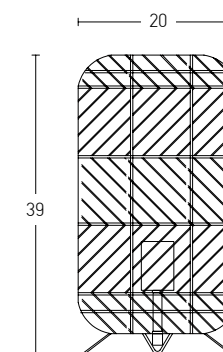

Bulb 1xE14
Power MAX 25W
Input 220-240V, 50/60Hz
Dimensions Ø: 20cm H: 39cm
Material Metal - Rattan
Special Feature 120cm Cable Available
Color Natural / **Code 20231**