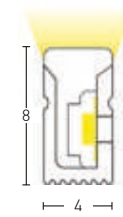

Code	IP	Kelvin	CRI	Watt	Lm/m
LS08	67	2700	95	6W/m	240
LS09	67	3000	95	6W/m	256

Lumen Efficiency 42Lm/W
SDCM 3
Ra 95
LEDs/m 480
Voltage DC24V
Unit cut 25mm
Life Span 20000H
Waterproof Rate IP67
Special Feature UV resistant
Chemical resistant