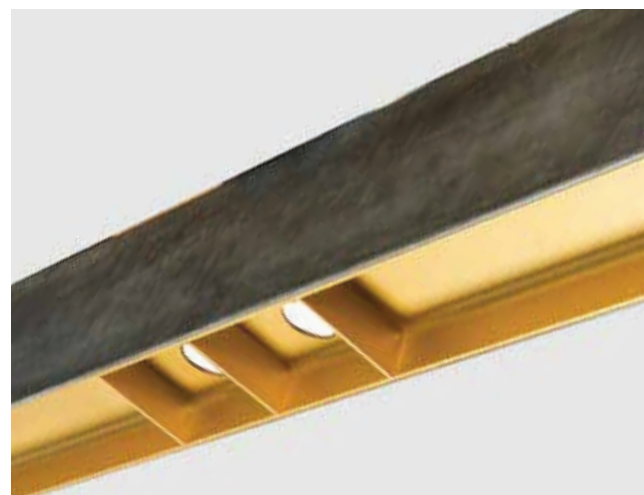

Power 45W
Input 220-240V, 50/60Hz
Color Temperature 3000K
Lumen 6300Lm
Cri 80
Dimensions L: 142cm W: 4.8cm H: 7.8cm
Base Ø: 8cm H: 2cm
Non Dimmable ☒
Material Aluminium - PC Diffuser
Special Feature 200cm Cable Adjustable
Optional Dimming DALI
Color Old Steel / **Code 17210**

Power 18W + 36W
Input 220-240V, 50/60Hz
Color Temperature 3000K
Lumen 7560Lm
Cri 80
Dimensions L: 142cm W: 4.8cm H: 7.8cm
Base Ø: 8cm H: 2cm
Non Dimmable ☒
Material Aluminium
Special Feature 200cm Cable Adjustable
Optional Dimming DALI
Color Copper Rusty - Sandy Black / **Code 17211-CB**
Old Steel - Gold Matt / **Code 17211-OG**