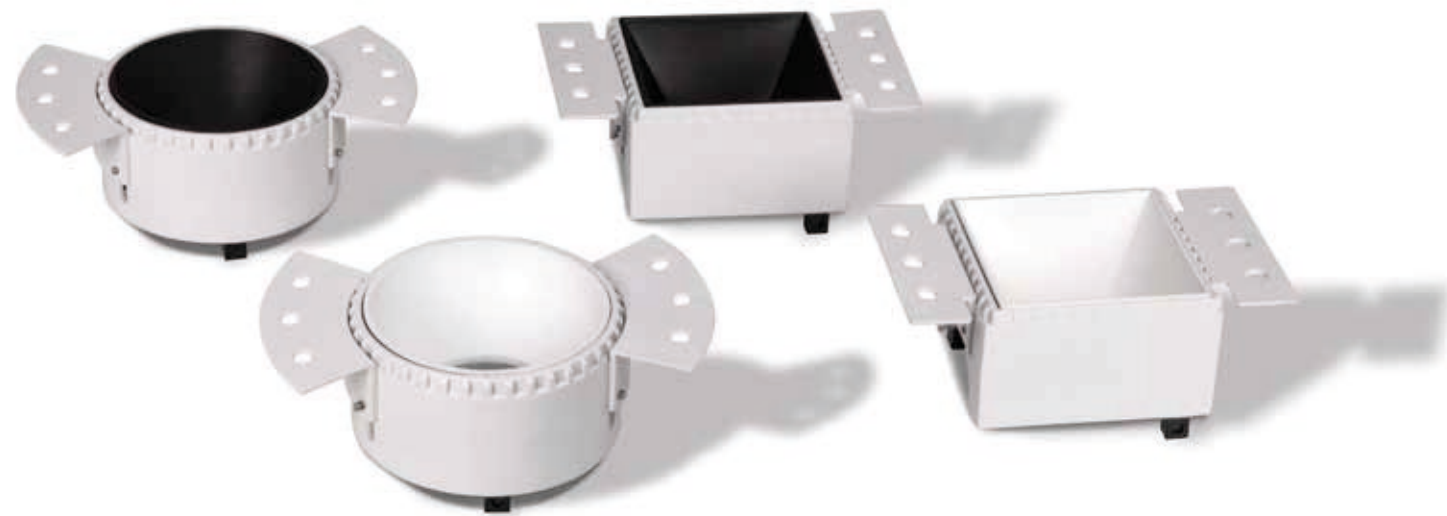

Down Light
Dimensions
Cutting Hole
Material
Depth Required
Color
Color

Ø: 8.5cm H: 4.2cm
Ø: 8.5cm
Aluminium - Plastic Reflector
10cm
Sandy White - Black Reflector / **Code S089**
Sandy White - White Reflector/ **Code S088**