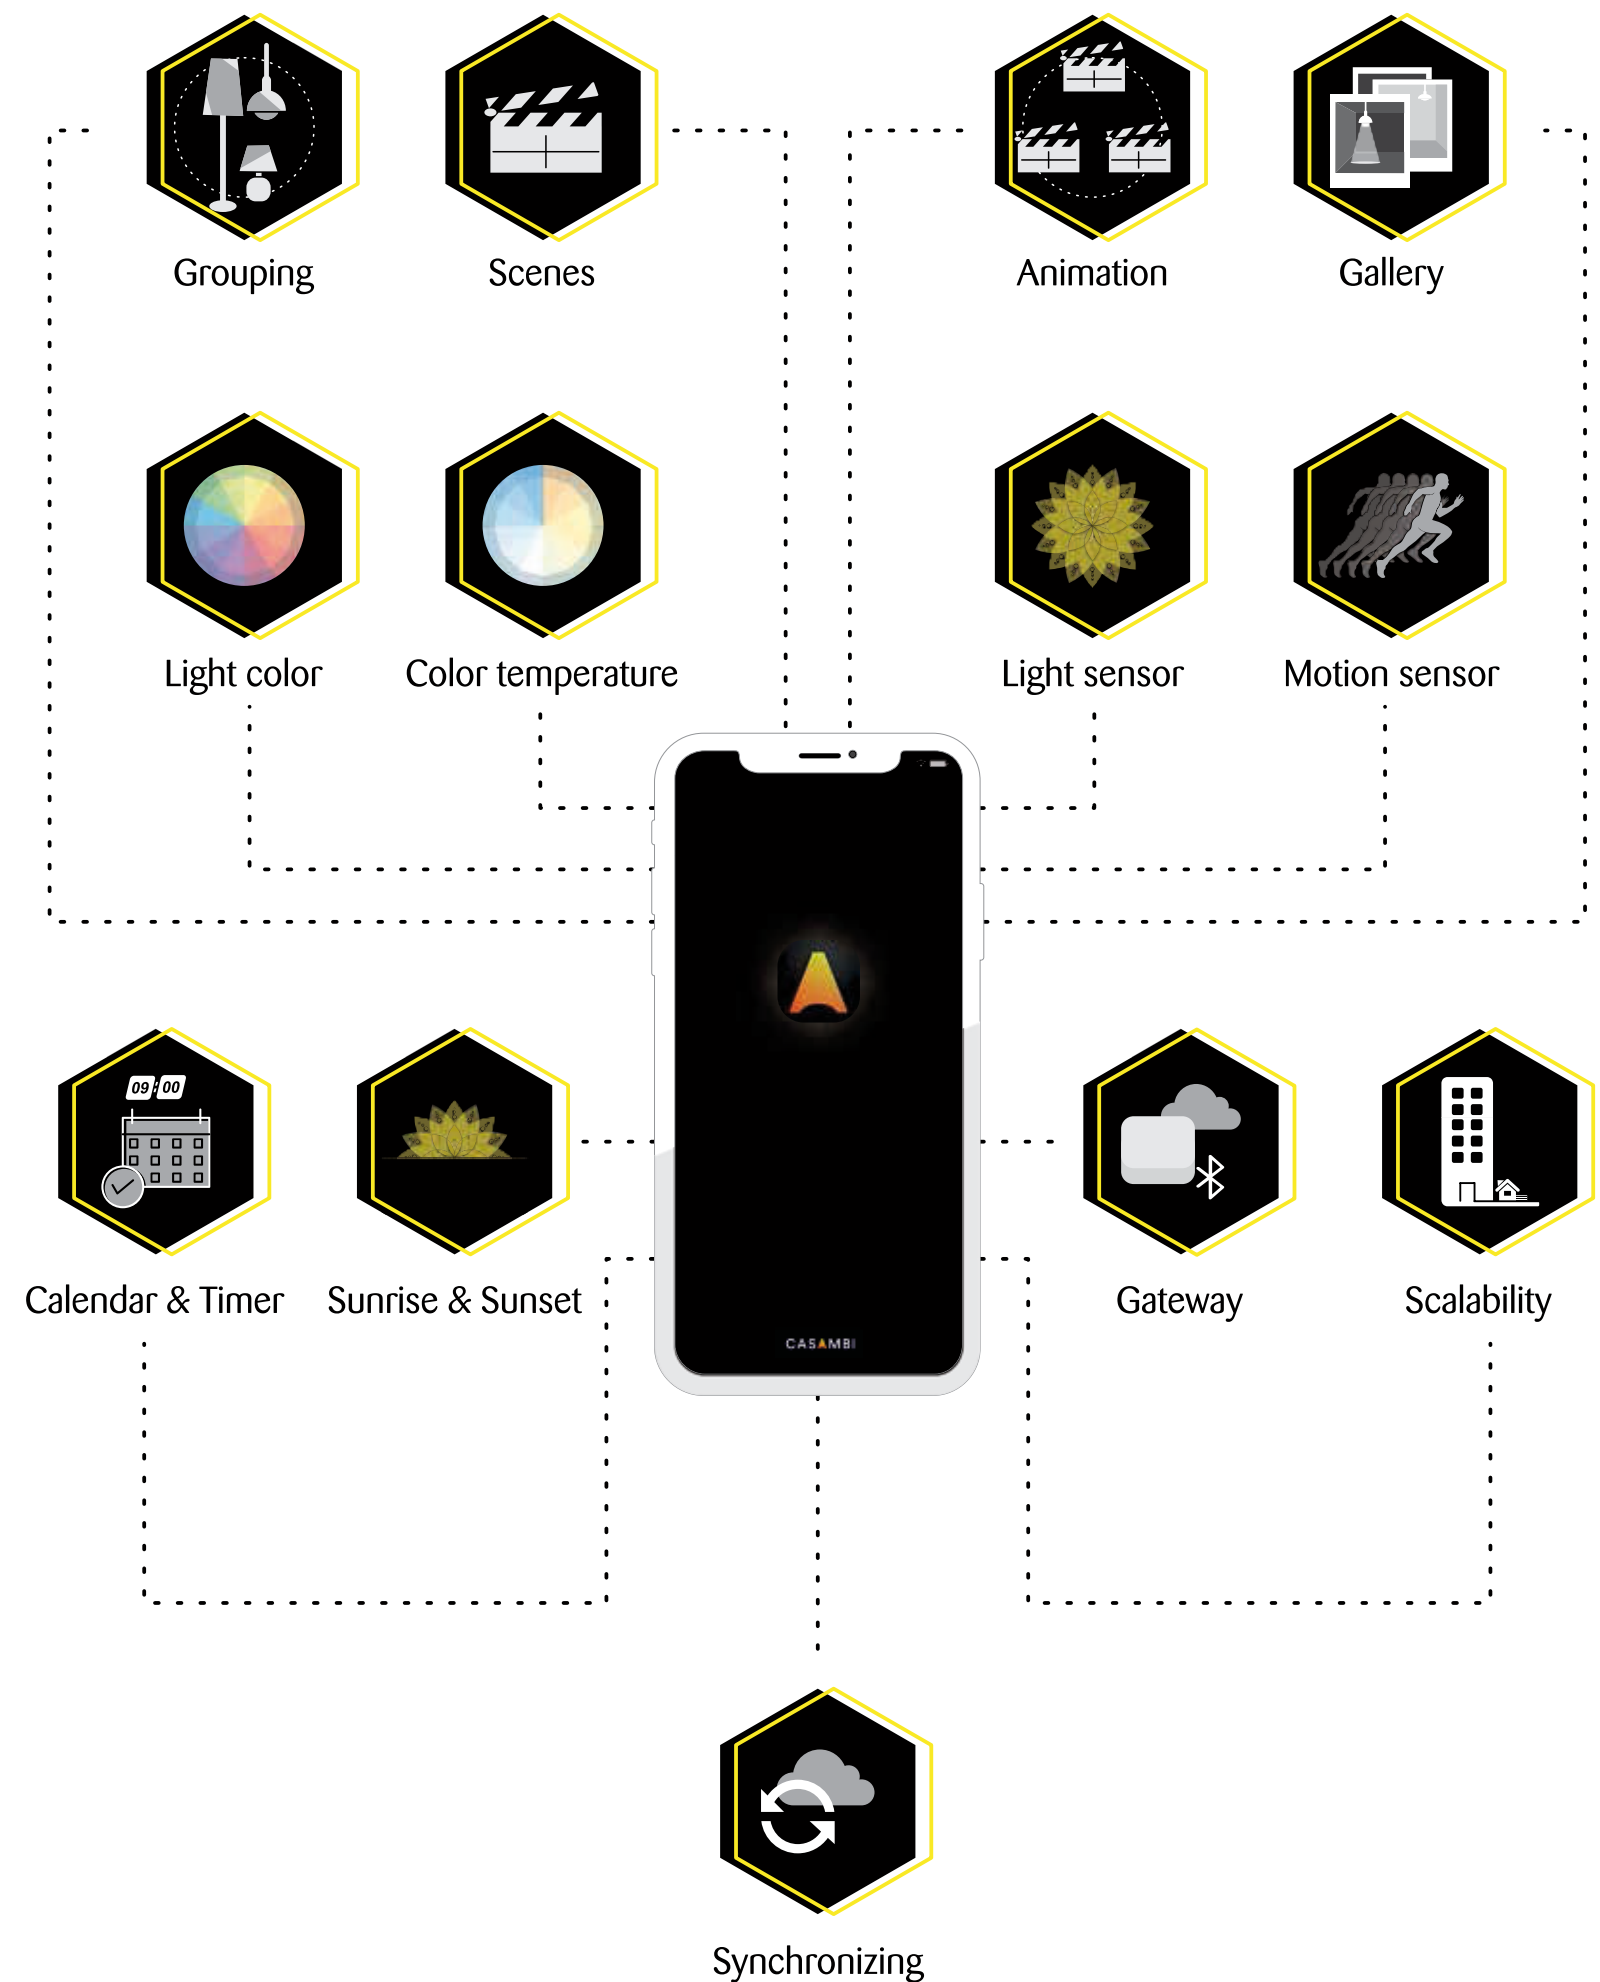

Power 7W
Input 48V
Color Temperature 3000K
Lumen 770Lm
Cri 80
Dimensions Ø: 30mm H: 500mm
Beam Angle 24°
DALI Dimmable ☐
Material Aluminium
Special Feature 100cm Cable Adjustable
Color Sandy Black / Code 2081-D
CREE

Power 7W
Input 48V
Color Temperature 3000K
Lumen 770Lm
Cri 80
Dimensions Ø: 30mm H: 500mm
Beam Angle 24°
Non Dimmable ☒
Material Aluminium
Special Feature 100cm Cable Adjustable
Color Sandy Black / Code 2081
CREE

CASAMBI READY wireless control for DALI luminaires

The Zambelis 48V tracks ara compatible with CASAMBI control system, which permits bidirectional communication between control device and luminaires, making it possible for the user to create scenes, regulate the system from smart devices, etc.

With the CASAMBI control system and its Control wireless variants, the user has total control over the installation, with all the features available in low voltage alternatives. The 48V system does not mean relinquishing the leading edge in control for architectural lighting.

Power by : **CASAMBI**
Available App on :