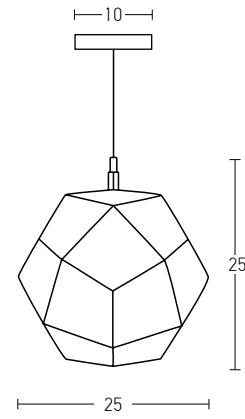

Indoor Lighting

Bulb 1xE27
Power MAX 40W
Input 220-240V, 50/60Hz
Dimensions Ø: 25cm H: 25cm
Base Ø: 10cm H: 2.5cm
Material Metal - Stainless Steel
Special Feature 150cm Cable Adjustable
Color Gold - Black Matt Base / **Code 1683**
Color Copper - Black Matt Base / **Code 1684**