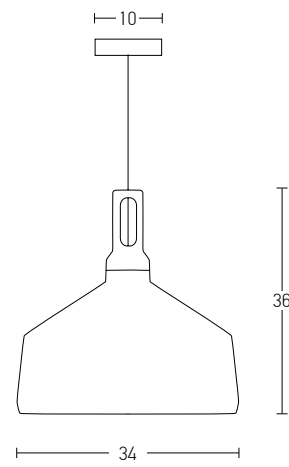

Bulb 1xE27
Power MAX 40W
Input 220-240V, 50/60Hz
Dimensions Ø: 34cm H: 36cm
Base Ø: 10cm H: 2cm
Material Metal - Aluminium - Wood
Special Feature 150cm Cable Adjustable
Color White Matt / **Code 1511-W**
Color Black Matt / **Code 1511-B**
Color Blue Matt / **Code 1511-BL**
Color Light Green / **Code 1511-LG**