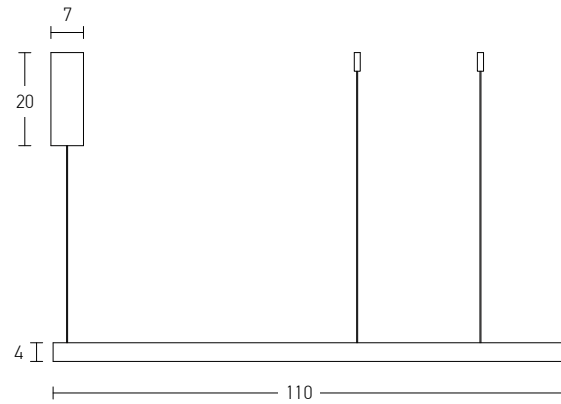

Power 60W
Input 220-240V, 50/60Hz
Color Temperature 3000K
Lumen 4800Lm
Cri 80
Dimensions Ø: 110cm H: 4cm
Base Ø: 7cm H: 20cm
Dimmable Triac ☐
Material Aluminium - Acrylic
Special Feature 210cm Cable Adjustable
Profile 4x2cm
Color Brushed Gold Matt / **Code 2008**