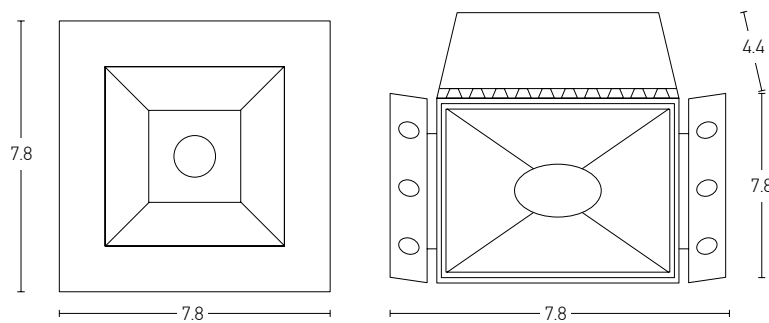

Down Light
Dimensions
Cutting Hole
Material
Depth Required
Color
Color

L: 7.8cm W: 7.8cm H: 4.4cm
7.8 x 7.8cm
Aluminium
10cm
Sandy White - Black Reflector / **Code S091**
Sandy White - White Reflector/ **Code S090**