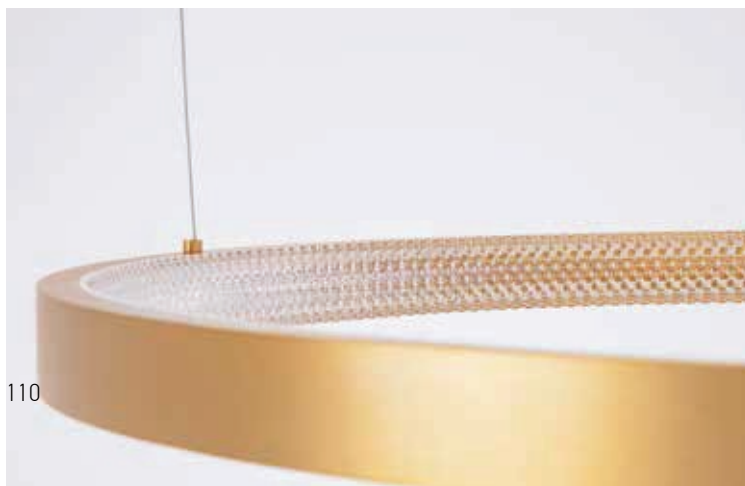

Indoor Led Lighting

Power 25W
Input 220-240V, 50/60Hz
Color Temperature 3000K
Lumen 2000Lm
Cri 80
Dimensions Ø: 40cm H: 4cm
Base Ø: 7cm H: 20cm
Dimmable Triac ☐
Material Aluminium - Acrylic
Special Feature 210cm Cable Adjustable
Profile 4x2cm
Color Brushed Gold Matt / **Code 2005**

Power 36W
Input 220-240V, 50/60Hz
Color Temperature 3000K
Lumen 2880Lm
Cri 80
Dimensions Ø: 60cm H: 4cm
Base Ø: 7cm H: 20cm
Dimmable Triac ☐
Material Aluminium - Acrylic
Special Feature 210cm Cable Adjustable
Profile 4x2cm
Color Brushed Gold Matt / **Code 2006**

Power 50W
Input 220-240V, 50/60Hz
Color Temperature 3000K
Lumen 4000Lm
Cri 80
Dimensions Ø: 80cm H: 4cm
Base Ø: 7cm H: 20cm
Dimmable Triac ☐
Material Aluminium - Acrylic
Special Feature 210cm Cable Adjustable
Profile 4x2cm
Color Brushed Gold Matt / **Code 2007**

Power 60W
Input 220-240V, 50/60Hz
Color Temperature 3000K
Lumen 4800Lm
Cri 80
Dimensions Ø: 110cm H: 4cm
Base Ø: 7cm H: 20cm
Dimmable Triac ☐
Material Aluminium - Acrylic
Special Feature 210cm Cable Adjustable
Profile 4x2cm
Color Brushed Gold Matt / **Code 2008**