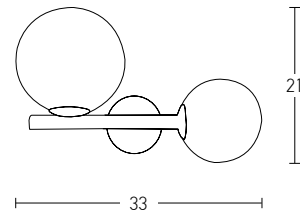

Bulb 1xE14 / 1xG9
Power MAX 15W
Input 220-240V, 50/60Hz
Dimensions L: 17.5cm W: 33cm H: 21cm
Base Ø: 8cm H: 3cm
Material Metal - Opal Glass
Special Feature Opal Glass Ø: 15cm / Ø: 10cm
Color Gold Matt / **Code 1995**