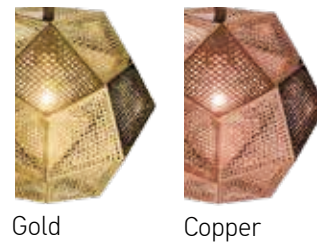

Model Finishing

Gold

Copper