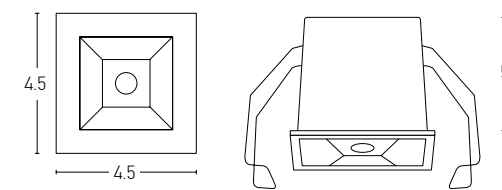

Power 3W
Input 220-240V, 50/60Hz
Color Temperature 3000K
Lumen 150Lm
Cri 90
Dimensions L: 4.5cm W: 4.5cm H: 5cm
Cutting Hole 3.5 x 3.5cm
Beam Angle 30°
Non Dimmable ☒
Material Aluminium
Depth Required $\overline{\text{IT}}$: 5.5cm
Driver Included (700mA)
Color Sandy White - Black / **Code S084**