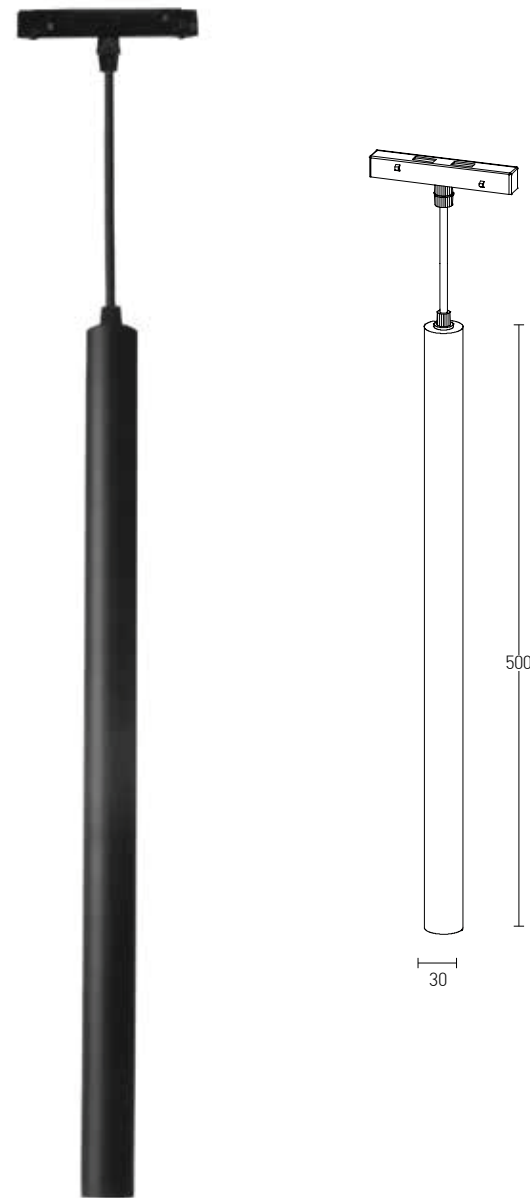

Power 7W
Input 48V
Color Temperature 3000K
Lumen 770Lm
Cri 80
Dimensions Ø: 30mm H: 500mm
Beam Angle 24°
DALI Dimmable ☐
Material Aluminium
Special Feature 100cm Cable Adjustable
Color Sandy Black / Code 2081-D
CREE

Power 7W
Input 48V
Color Temperature 3000K
Lumen 770Lm
Cri 80
Dimensions Ø: 30mm H: 500mm
Beam Angle 24°
Non Dimmable ☒
Material Aluminium
Special Feature 100cm Cable Adjustable
Color Sandy Black / Code 2081
CREE

CASAMBI READY wireless control for DALI luminaires

The Zambelis 48V tracks ara compatible with CASAMBI control system, which permits bidirectional communication between control device and luminaires, making it possible for the user to create scenes, regulate the system from smart devices, etc.

With the CASAMBI control system and its Control wireless variants, the user has total control over the installation, with all the features available in low voltage alternatives. The 48V system does not mean relinquishing the leading edge in control for architectural lighting.

Power by : **CASAMBI**
Available App on :