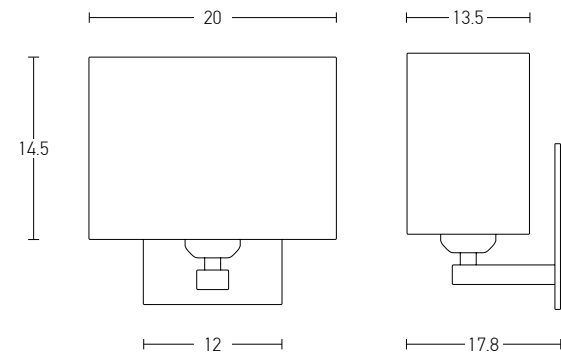

Bulb 1xE27
Power MAX 40W
Input 220-240V, 50/60Hz
Dimensions L: 17.8cm W: 20cm H: 21cm
Base L: 2.5cm W: 12cm H: 12cm
Material Metal - Fabric Shade
Special Feature Shade L: 13.5cm W: 20cm H: 14.5cm
Color Chrome - Light Beige Shade / **Code H15-W**
Chrome - Black Shade / **Code H15-B**