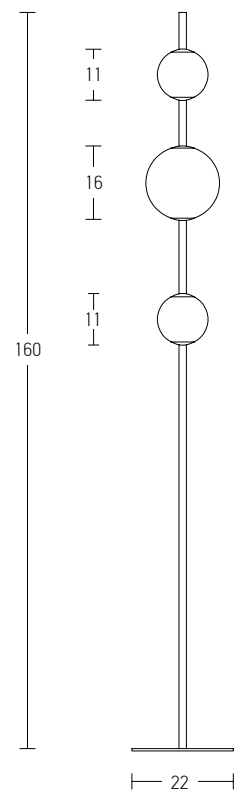

Power 12W
Input 220-240V, 50/60Hz
Color Temperature 3000K
Lumen 960Lm
Cri 80
Dimensions H: 160cm
Base Ø: 22cm H: 0.5cm
Non Dimmable ☒
Material Metal - Opal Glass
Special Feature 200cm Cable Available
Glass Ø: 16cm
Glass Ø: 11cm
Color Black Matt / **Code 20135**