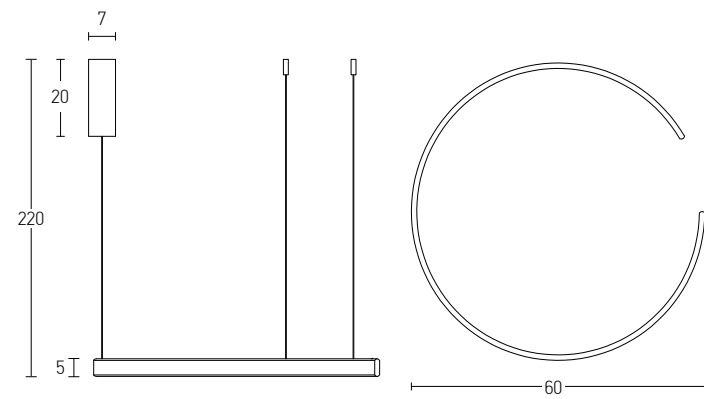

Our Suggestion

Become an artist and make your combination.
Use your imagination to create your masterpiece with our limitless options.

Indoor Led Lighting

Power 30W
 Input 220-240V, 50/60Hz
 Color Temperature 3000K
 Lumen 2400Lm
 Cri 80
 Dimensions Ø: 60cm H: 5cm
 Base Ø: 7cm H: 20cm
 Dimmable Triac
 Material Aluminium - Silicon
 Special Feature 200cm Cable Adjustable
 Profile 5x1.5cm
 Color Brushed Gold Matt / **Code 2010**
 Color Brushed Coffee / **Code 2011**