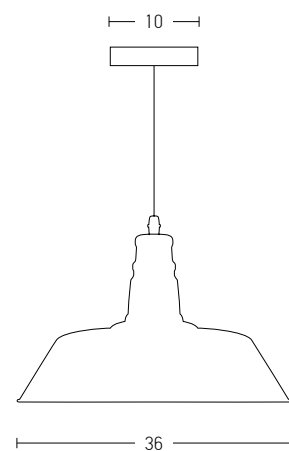

Bulb 1xE27
Power MAX 40W
Input 220-240V, 50/60Hz
Dimensions Ø: 36cm H: 21cm
Base Ø: 10cm H: 2cm
Material Aluminium
Special Feature 150cm Cable Adjustable
Color Black Matt - White / **Code 1495**