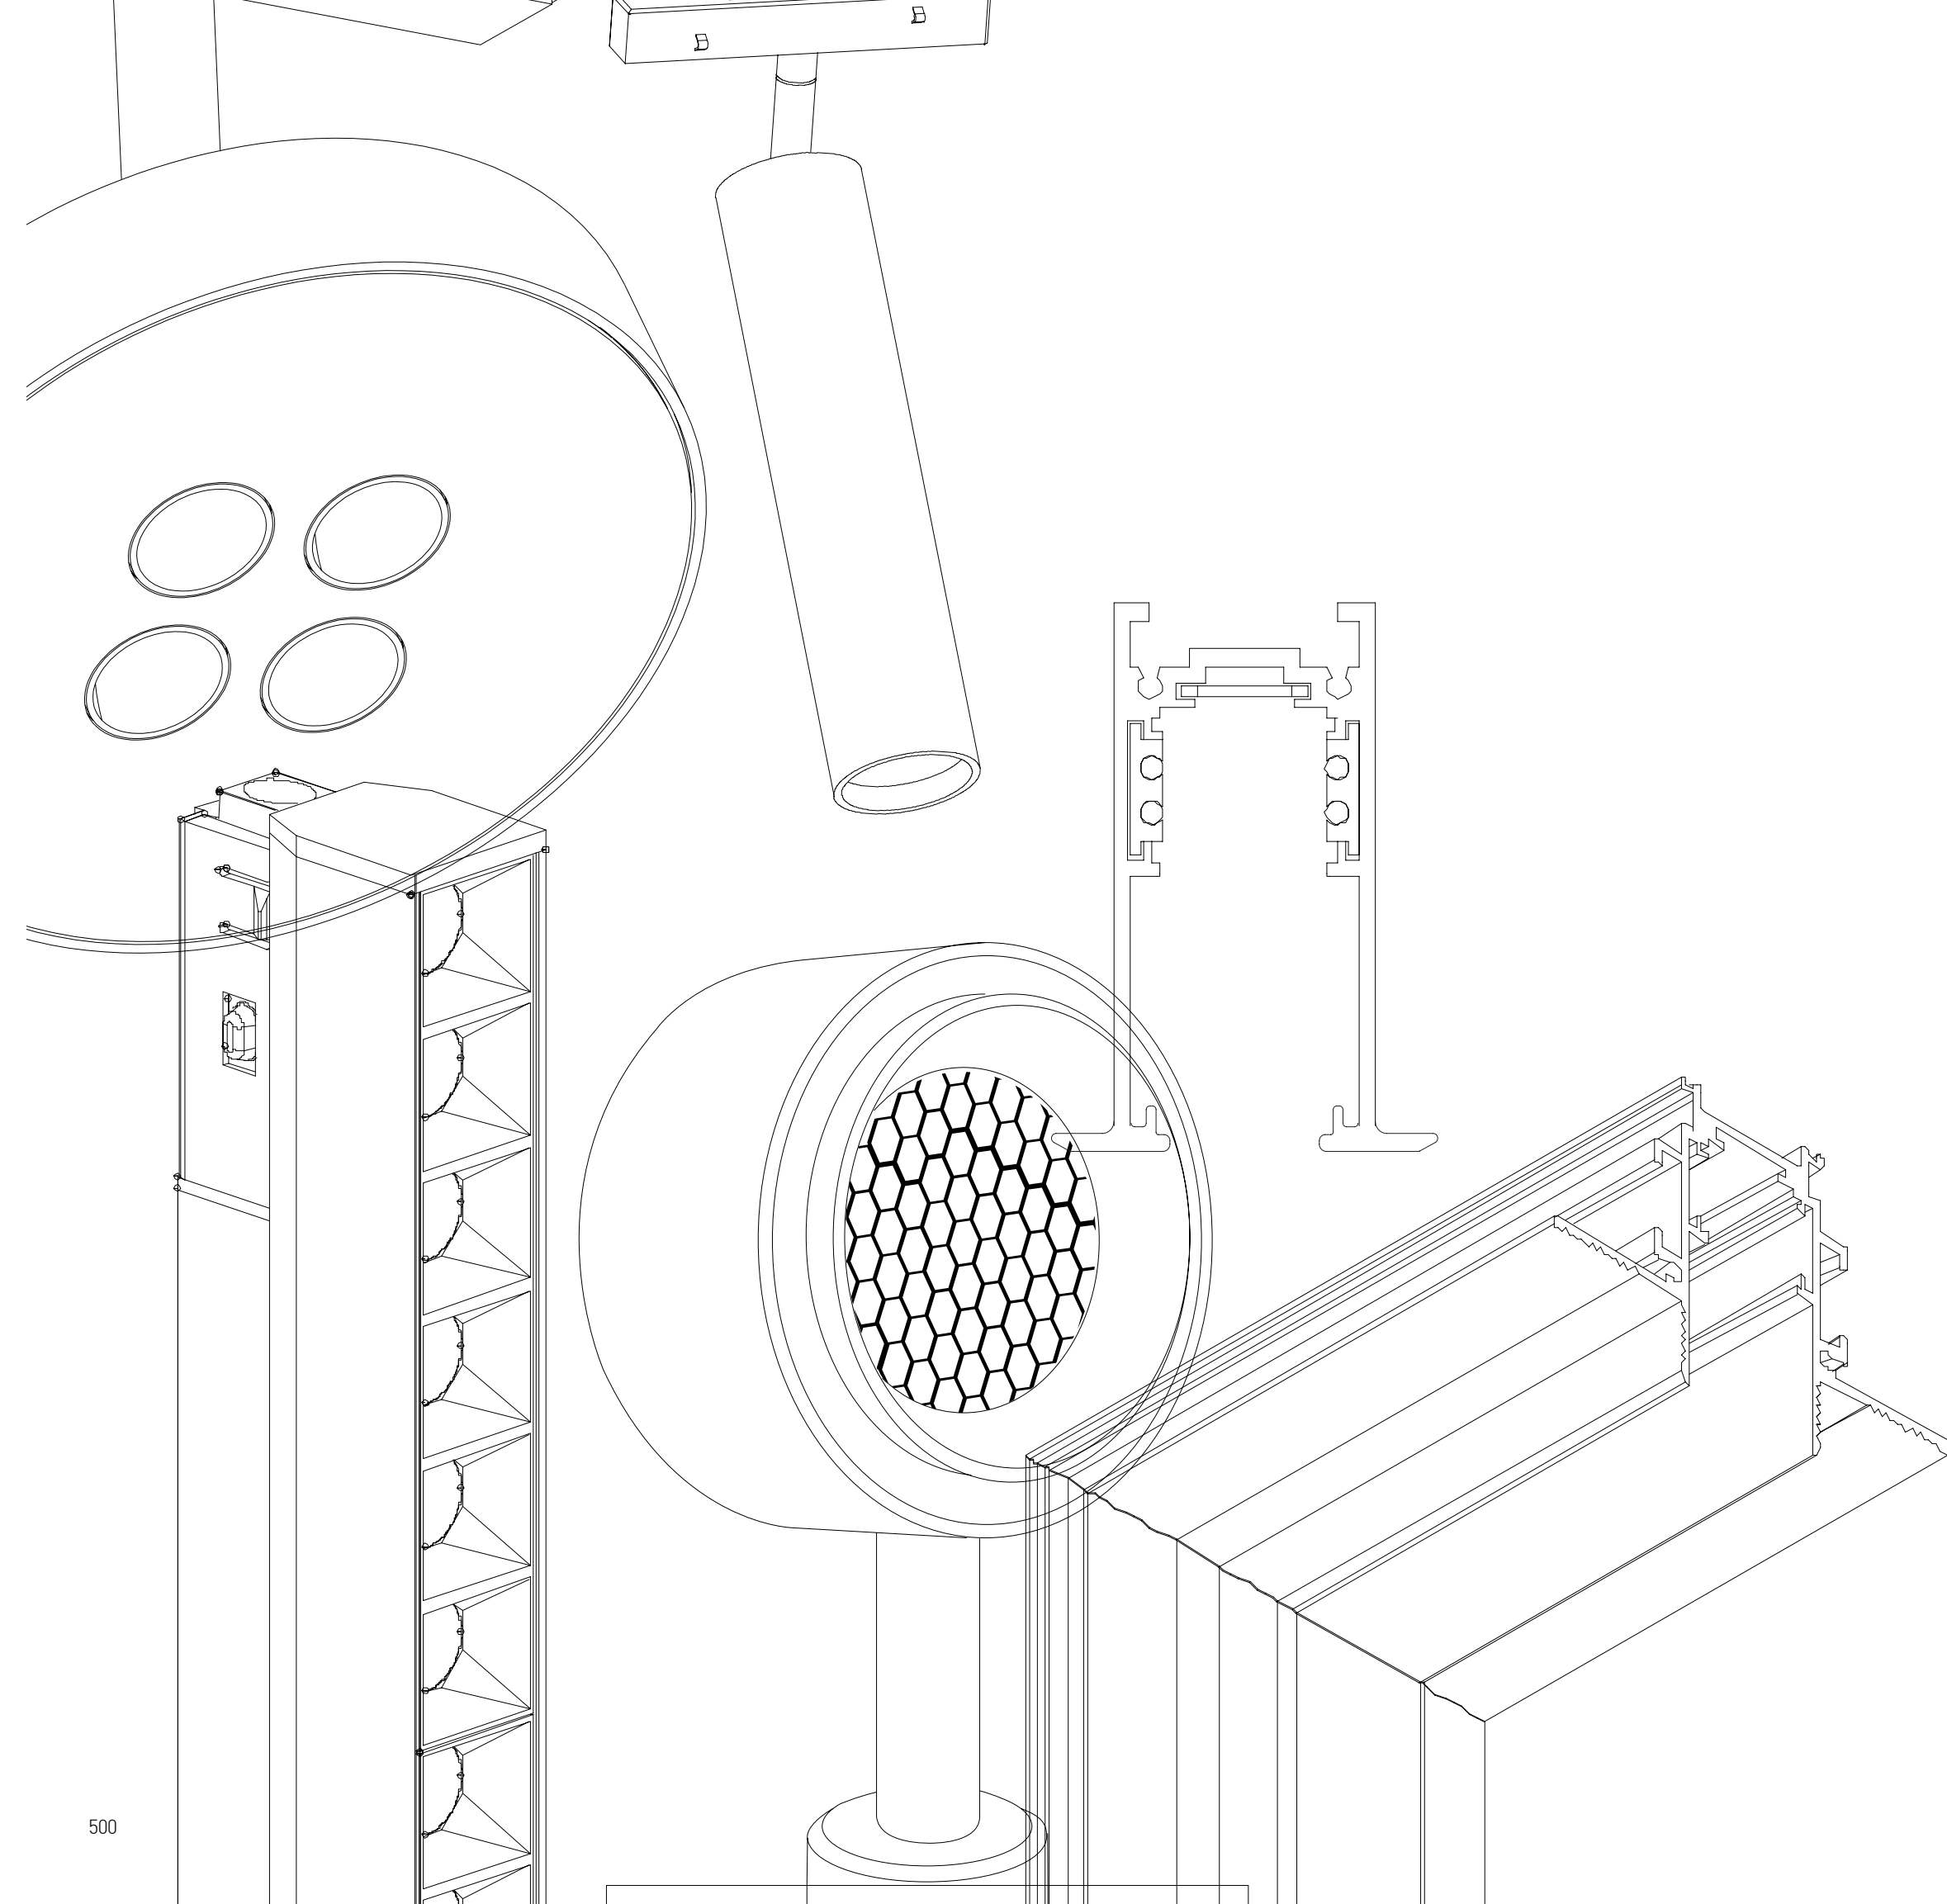

Architectural Lighting