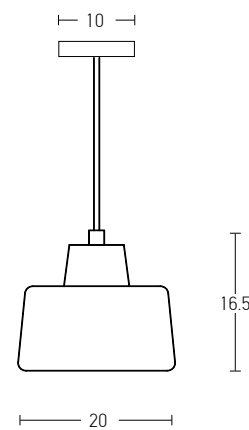

Bulb 1xE27
Power MAX 40W
Input 220-240V, 50/60Hz
Dimensions Ø: 20cm H: 16.5cm
Base Ø: 10cm H: 2cm
Material Aluminium
Special Feature 150cm Cable Adjustable
Color White Matt - Copper / **Code 180080**