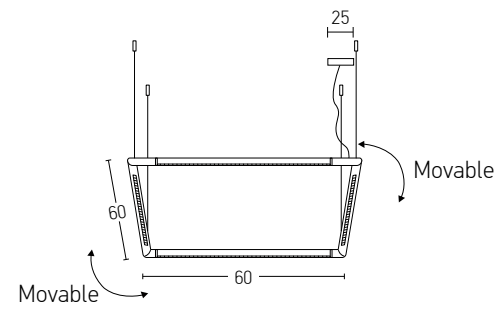

Explore more on page: 506

A great variety of units to choose from to compose the suitable luminaire for every space.

48V Soft Track Linear System

Explore more on page: 524

Power 32W
 Input 220-240V, 50/60Hz
 Color Temperature 3000K
 Lumen 2880Lm
 Cri 90
 Dimensions L: 60cm W: 60cm
 Base L: 25cm W: 5cm H: 8cm
 Non Dimmable
 Material Metal - Aluminium - Diffuser
 Special Feature Movable Tube Ø: 2.4cm
 Color Sandy Black / **Code 20331**
 Color Sandy White / **Code 20330**