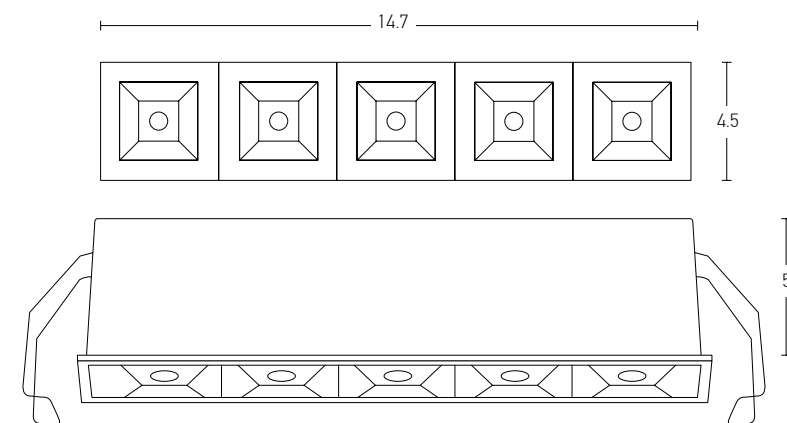

Power 5W
Input 220-240V, 50/60Hz
Color Temperature 3000K
Lumen 350Lm
Cri 90
Dimensions L: 5.2cm W: 5.2cm H: 5.6cm
Cutting Hole 4.3 x 4.3cm
Beam Angle 24°
Non Dimmable ☒
Material Aluminium
Depth Required $\overline{\text{IT}}$: 6cm
Driver Included (135mA)
Color Sandy White / **Code S098**

Power 3W
Input 220-240V, 50/60Hz
Color Temperature 3000K
Lumen 150Lm
Cri 90
Dimensions L: 4.5cm W: 4.5cm H: 5cm
Cutting Hole 3.5 x 3.5cm
Beam Angle 30°
Non Dimmable ☒
Material Aluminium
Depth Required $\overline{\text{IT}}$: 5.5cm
Driver Included (700mA)
Color Sandy White - Black / **Code S084**

Power 9W
Input 220-240V, 50/60Hz
Color Temperature 3000K
Lumen 630Lm
Cri 90
Dimensions L: 12.8cm W: 5.2cm H: 5.6cm
Cutting Hole 12 x 4.3cm
Beam Angle 24°
Non Dimmable ☒
Material Aluminium
Depth Required $\overline{\text{IT}}$: 6cm
Driver Included (250mA)
Color Sandy White / **Code S100**

Power 5W
Input 220-240V, 50/60Hz
Color Temperature 3000K
Lumen 350Lm
Cri 89.6
Dimensions L: 7.5cm W: 4.5cm H: 5cm
Cutting Hole 6.5 x 3.5cm
Beam Angle 30°
Non Dimmable ☒
Material Aluminium
Depth Required $\overline{\text{IT}}$: 5.5cm
Driver Included (350mA)
Color Sandy White - Black / **Code S085**

Power 12W
Input 220-240V, 50/60Hz
Color Temperature 3000K
Lumen 950Lm
Cri 90
Dimensions L: 9cm W: 9cm H: 5.6cm
Cutting Hole 8 x 8cm
Beam Angle 24°
Non Dimmable ☒
Material Aluminium
Depth Required $\overline{\text{IT}}$: 6cm
Driver Included (350mA)
Color Sandy White / **Code S102**

Power 11W
Input 220-240V, 50/60Hz
Color Temperature 3000K
Lumen 770Lm
Cri 90
Dimensions L: 14.7cm W: 4.5cm H: 5cm
Cutting Hole 13.5 x 3.5cm
Beam Angle 30°
Non Dimmable ☒
Material Aluminium
Depth Required $\overline{\text{IT}}$: 5.5cm
Driver Included (600mA)
Color Sandy White - Black / **Code S086**