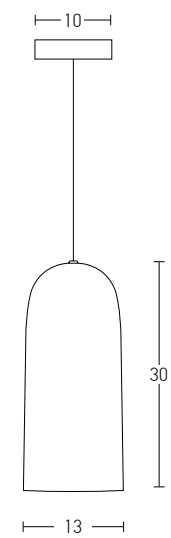

Bulb 1xE27
Power MAX 40W
Input 220-240V, 50/60Hz
Dimensions Ø: 13cm H: 30cm
Base Ø: 10cm H: 2.5cm
Material Concrete
Special Feature 120cm Cable Adjustable
Color Concrete - Chrome Base / **Code 1581**