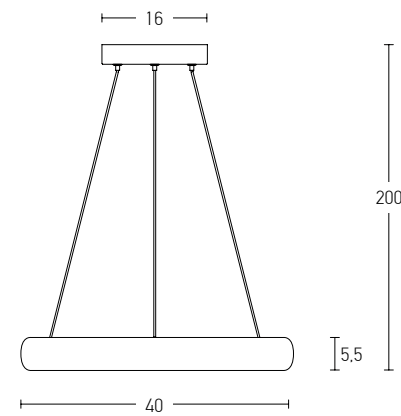

Indoor Led Lighting

Power 30W
Input 220-240V, 50/60Hz
Color Temperature 3000K
Lumen 2400Lm
Cri 80
Dimensions Ø: 40cm H: 5.5cm
Base Ø: 16cm H: 3.5cm
Dimmable Triac ☐
Material Aluminium - Acrylic
Special Feature 200cm Cable Adjustable
Color Sandy Black / **Code 2044**
Color Sandy White / **Code 2045**
Color Brushed Gold Matt / **Code 2046**
Color Brushed Coffee / **Code 2047**