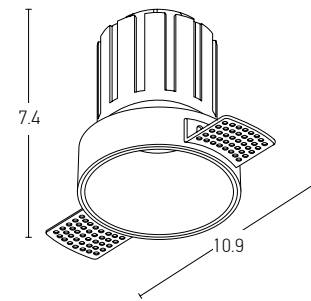

S094

S093

S092

574

575

Power 6W
 Input 220-240V, 50/60Hz
 Color Temperature 3000K
 Lumen 450Lm
 Cri 90
 Dimensions Ø: 6.2cm W: 10.9cm H: 7.4cm
 Cutting Hole Ø: 6.2cm
 Beam Angle 22°
 Non Dimmable ☒
 Material Aluminium
 Depth Required \perp : 8cm
 Driver Included (135mA)
 Color Sandy White / **Code S095**