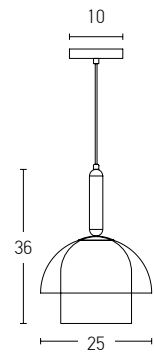

Bulb 1xE27
Power MAX 40W
Input 220-240V, 50/60Hz
Dimensions Ø: 25cm H: 36cm
Base Ø: 10cm H: 2cm
Material Metal - Glass
Special Feature 200cm Cable Adjustable
Color Black Matt - Smoked Grey / **Code 20126**