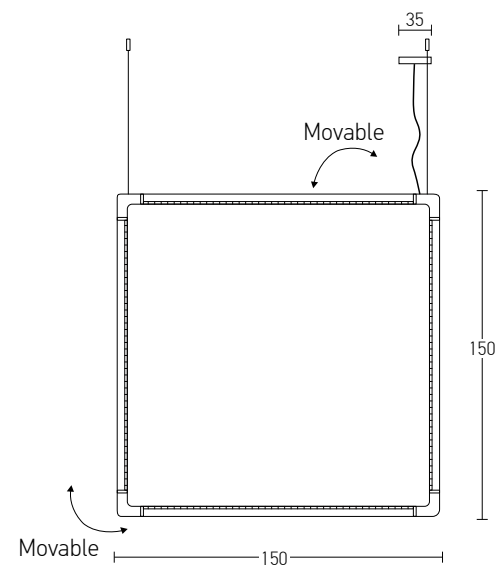

Power 53W
Input 220-240V, 50/60Hz
Color Temperature 3000K
Lumen 4770Lm
Cri 90
Dimensions L: 100cm W: 100cm
Base L: 25cm W: 5cm H: 8cm
Non Dimmable ☒
Material Metal - Aluminium - Diffuser
Special Feature Movable Tube Ø: 2.4cm
Color Sandy Black / **Code 20333**
Color Sandy White / **Code 20332**