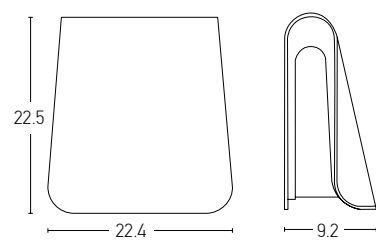

Power 6W
Input 220-240V, 50/60Hz
Color Temperature 3000K
Lumen 480Lm
Cri 80
IP 54
Dimensions L: 9.2cm W: 22.4cm H: 22.5cm
Material Aluminium - PC Diffuser
Color Graphite / **Code E245**