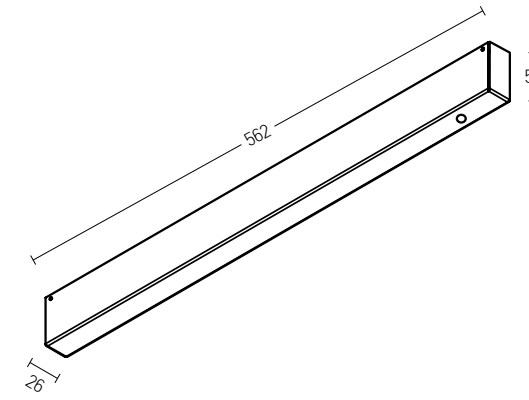

Pendant Base with Driver for Surface Magnetic Track

Power 150W
Input 220-240 , 50-60Hz
Output 48V
Special Feature 200cm Cable Available
Color Sandy White
Guarantee 5Years

ON-OFF / Code **20315-W**
DALI KIT / Code **20317-W**
PUSH BUTTON KIT / Code **20319-W**
BLUETOOTH KIT / Code **20321-W**