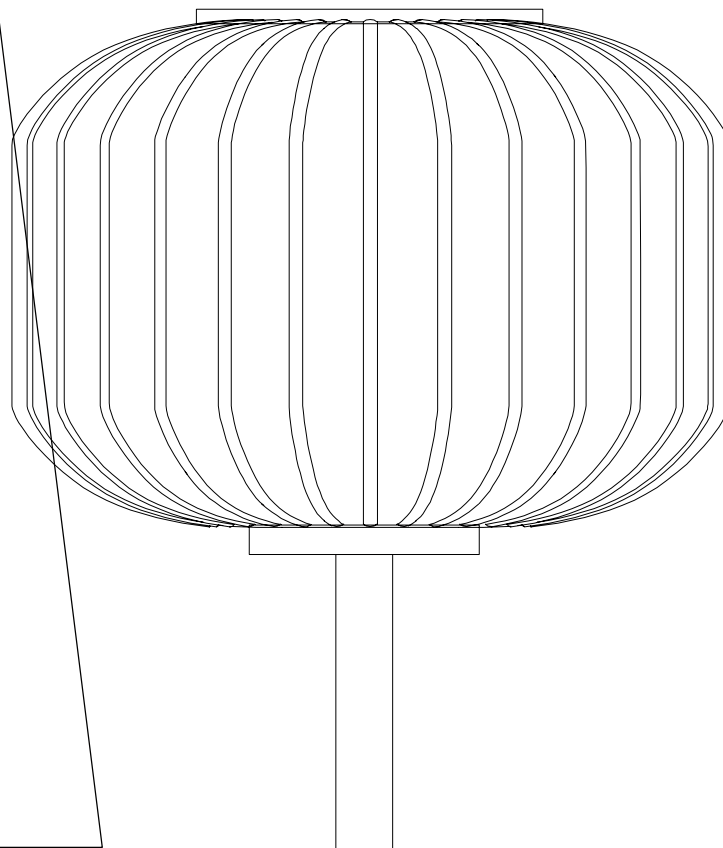

Floor-Table Collection