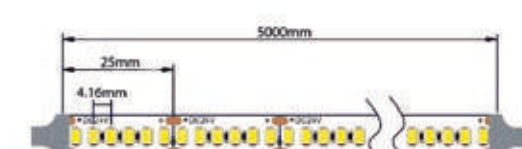

-OSRAM PRODUCT LUMINENT 24V 9.6W/m SHORTPITCH

Code	IP	Kelvin	CRI	Watt	Lm/m
4055462217431	20	3000	85	9.6W/m	1000
4055462217455	20	4000	85	9.6W/m	1000

Lumen Efficiency 105Lm/W
SDCM 3
Ra 85
LEDs/m 240
Voltage DC24V
Width 8mm
Unit cut 25mm
Life Span 25000H
Waterproof Rate IP20

*5 Years Guarantee when combined with OSRAM drivers

Dimming Options

1. DALI Dimming : Dali Driver 24V Channel 1+Switch Dali MCU . Suitable with Drivers to Page : 618-619 , 621
2. BLUETOOTH Dimming : Element Driver 24V+OT BLE (CASAMBI App) . Suitable with Drivers to Page : 620
3. PHASECUT Dimming : Suitable with PhaseCut Drivers to Page : 620
4. 1-10 Dimming : 1-10 Driver 24V+Switch MCU 1-10 . Suitable with 1-10V Drivers to Page : 619
5. PUSH BUTTON Dimming : Dali Driver 24V Channel 1 to Page : 618