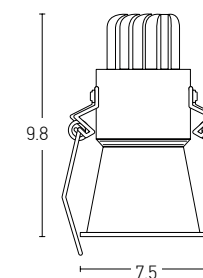

Power 6W
Input 220-240V, 50/60Hz
Color Temperature 3000K
Lumen 480Lm
Cri 90
Dimensions Ø: 5.5cm H: 9.1cm
Cutting Hole Ø: 5.2cm
Beam Angle 24°
Non Dimmable ☒
Material Aluminium
Depth Required 9.5cm
Driver Included (160mA)
Color White Matt / **Code S073**

Power 10W
Input 220-240V, 50/60Hz
Color Temperature 3000K
Lumen 800Lm
Cri 90
Dimensions Ø: 7.5cm H: 9.8cm
Cutting Hole Ø: 7.2cm
Beam Angle 31°
Non Dimmable ☒
Material Aluminium
Depth Required 10.5cm
Driver Included (250mA)
Color White Matt / **Code S075**