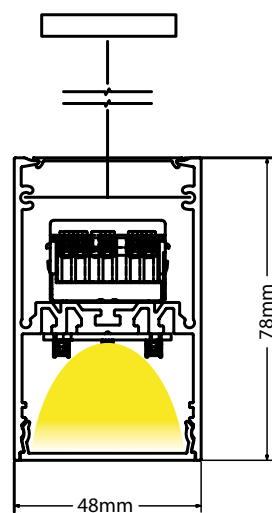

Guide to Create your Code by Choosing : 51 - Length - Driver - Kelvin - Set - Body Color

Fill in your code using the following items from the table.

Pendant Profile					
Code	Length	Driver	Kelvin	Set	Body Color
52	58 = 58cm	O = ON/OFF	3 = 3000K	E = HE	W = Sandy White
52	86 = 86cm	D = Dali	4 = 4000K	O = HO	B = Sandy Black
52	114 = 114cm				G = Sandy Grey
52	142 = 142cm				
52	170 = 170cm				
52	198 = 198cm				
52	226 = 226cm				
52	254 = 254cm				
52	282 = 282cm				
52	310 = 310cm				
52	338 = 338cm				