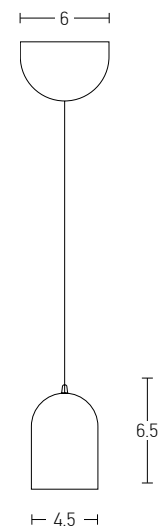

Bulb 1xE27
Power MAX 40W
Input 220-240V, 50/60Hz
Dimensions Ø: 4.5cm H: 6.5cm
Base Ø: 6cm H: 4cm
Material Metal
Special Feature 150cm Cable Adjustable
Color Black / **Code 14108-B**
Color Red / **Code 14108-R**

Suggested Trimless Canopy **Code 20144**