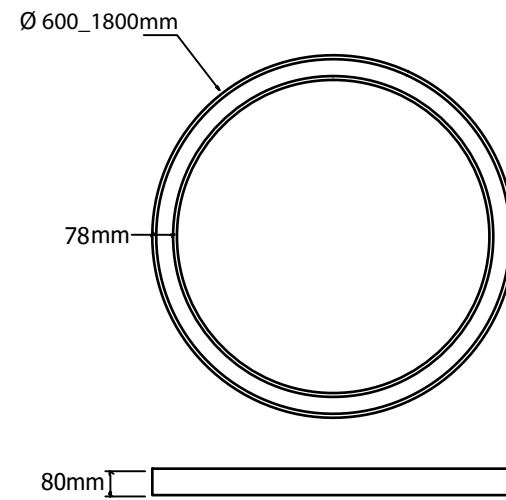

Guide to Create your Code by Choosing : 34 - Length - Driver - Kelvin - Set - Body Color

LED circle luminaire, made of a curved extruded aluminium, power-coated with fine sandy finish. Designed for ceiling/pendant mounting, providing direct light emission through satined polycarbonate for an almost homogeneous emission of light. Luminaire equipped with the latest generation of well known LED boards. Driver ON/OFF