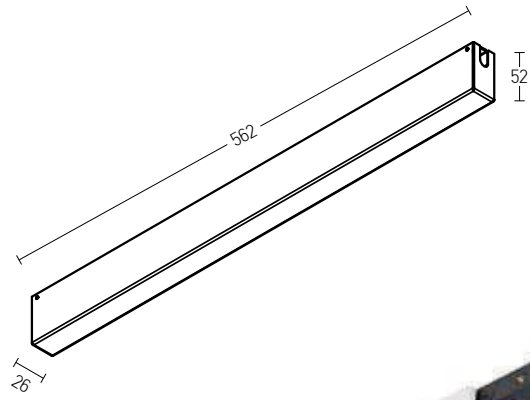

Surface Mount Base with Driver for Surface Magnetic Track

Power 75W
Input 220-240 , 50-60Hz
Output 48V
Color Sandy White
Guarantee 5Years

ON-OFF / Code **20306-W**
DALI KIT / Code **20308-W**
PUSH BUTTON KIT / Code **20310-W**
BLUETOOTH KIT / Code **20312-W**