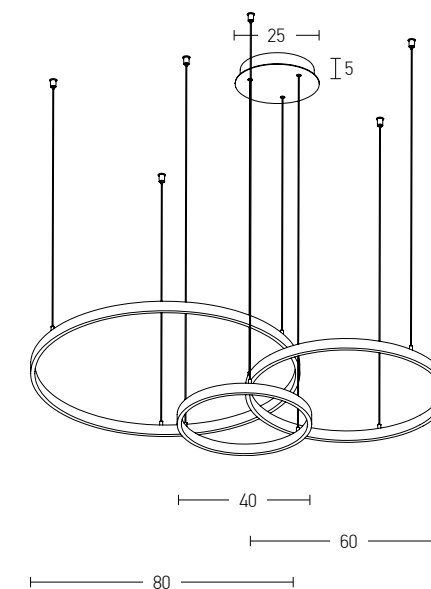

Power 136W
Input 220-240V, 50/60Hz
Color Temperature 3000K
Lumen 10.880Lm
Cri 80
Dimensions $\varnothing$: 40cm / $\varnothing$: 60cm / $\varnothing$: 80cm
Base $\varnothing$: 25cm H: 5cm
Non Dimmable ☒
Material Metal - Acrylic
Special Feature 150cm Cable Adjustable
Color Gold Matt / **Code 1956**

Power 136W
Input 220-240V, 50/60Hz
Color Temperature 3000K
Lumen 10.880Lm
Cri 80
Dimensions $\varnothing$: 40cm / $\varnothing$: 60cm / $\varnothing$: 80cm
Base $\varnothing$: 25cm H: 5cm
Dimmable Triac ☐
Material Metal - Acrylic
Special Feature 150cm Cable Adjustable
Color Gold Matt / **Code 1956-D**