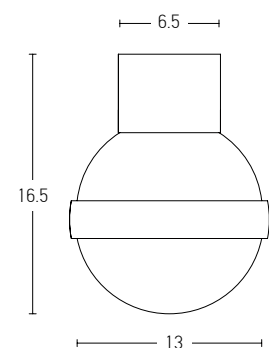

Power 5.6W
Input 220-240V, 50/60Hz
Color Temperature 3000K
Lumen 400Lm
Cri 80
Dimensions Ø: 13cm H: 16.5cm
Base Ø: 6.5cm H: 5.5cm
Non Dimmable ☒
Material Metal - Acrylic
Color White Matt / **Code 20169**
Color Grey / **Code 20170**

Power 8W
Input 220-240V, 50/60Hz
Color Temperature 3000K
Lumen 560Lm
Cri 80
Dimensions Ø: 19cm H: 22.5cm
Base Ø: 6.5cm H: 6.5cm
Non Dimmable ☒
Material Metal - Acrylic
Color White Matt / **Code 20171**
Color Grey / **Code 20172**