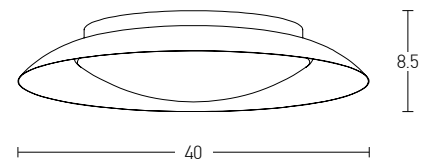

Power 20W
Input 220-240V, 50/60Hz
Color Temperature 3000K
Lumen 1800Lm
Cri 80
Dimensions Ø: 40cm H: 8.5cm
Non Dimmable ☒
Material Metal - Acrylic
Special Feature Optional Dimming PhaseCut
Color Black - Copper / **Code 1957**
Color Black - Golden Leaf / **Code 1961**