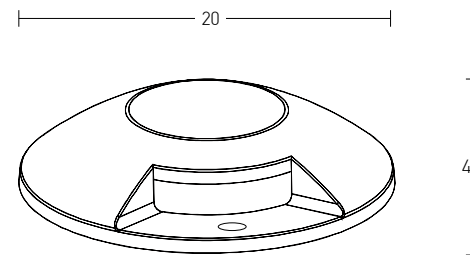

Power 2x6W
Input 220-240V, 50/60Hz
Color Temperature 3000K
Lumen 600Lm
Cri 80
IP 67
IK 10
Dimensions Ø: 20cm H: 4.2cm
Material Aluminium
Special Feature Surface Ground
Driver Included

Color Grey / **Code Z69058-B**