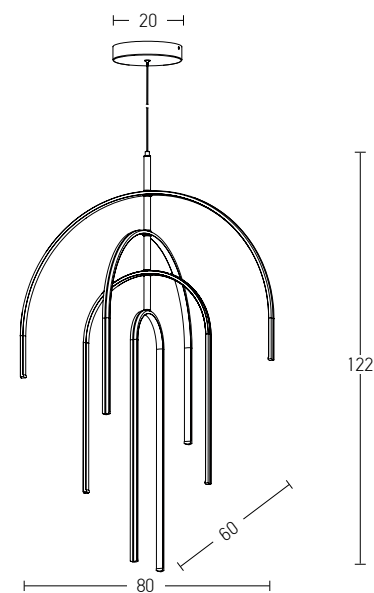

Power 96W
Input 220-240V, 50/60Hz
Color Temperature 3000K
Lumen 7680Lm
Cri 80
Dimensions L: 80cm W: 60cm H: 122cm
Base Ø: 20cm H: 4cm
Dimmable Triac ☐
Material Aluminium - Acrylic
Color Gold Matt / **Code 1933**