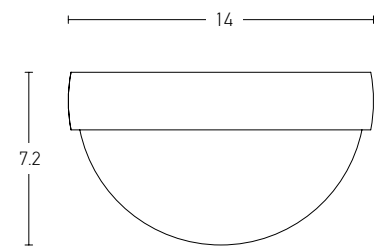

Power 5.6W
Input 220-240V, 50/60Hz
Color Temperature 3000K
Lumen 400Lm
Cri 80
Dimensions Ø: 14cm H: 7.2cm
Non Dimmable ☐
Material Metal - Acrylic
Color White Matt / **Code 20173**
Color Grey / **Code 20174**

Power 8W
Input 220-240V, 50/60Hz
Color Temperature 3000K
Lumen 560Lm
Cri 80
Dimensions Ø: 19cm H: 10.5cm
Non Dimmable ☐
Material Metal - Acrylic
Color White Matt / **Code 20175**
Color Grey / **Code 20176**