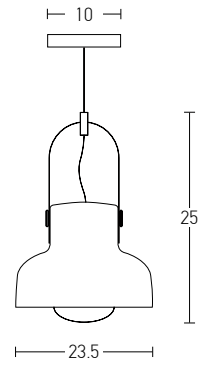

Bulb 1xE27
Power MAX 40W
Input 220-240V, 50/60Hz
Dimensions Ø: 16cm H: 31cm
Base Ø: 10cm H: 2cm
Material Metal - Aluminium
Special Feature 150cm Cable Adjustable
Color Black Matt / **Code 18192**
Color White Matt / **Code 18193**

Bulb 1xE27
Power MAX 40W
Input 220-240V, 50/60Hz
Dimensions Ø: 23.5cm H: 25cm
Base Ø: 10cm H: 2cm
Material Metal - Aluminium
Special Feature 150cm Cable Adjustable
Color Black Matt / **Code 18191**
Color White Matt / **Code 18190**