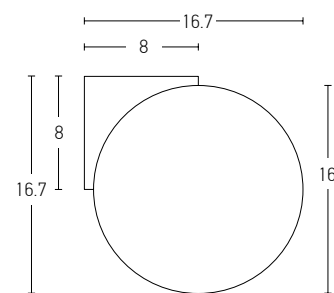

Bulb 1xG9 Led
Power MAX 7W
Input 220-240V, 50/60Hz
Dimensions L: 16.7cm W: 16cm H: 16.7cm
Base L: 8cm W: 3cm H: 8cm
Material Aluminium - Opal Glass
Special Feature IP 44
Color Brushed Brass / **Code 20149**