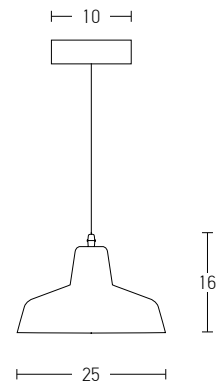

Bulb 1xE27
Power MAX 40W
Input 220-240V, 50/60Hz
Dimensions Ø: 25cm H: 16cm
Base Ø: 10cm H: 2.5cm
Material Concrete
Special Feature 100cm Cable Adjustable
Color Concrete - Chrome Base / **Code 1655**