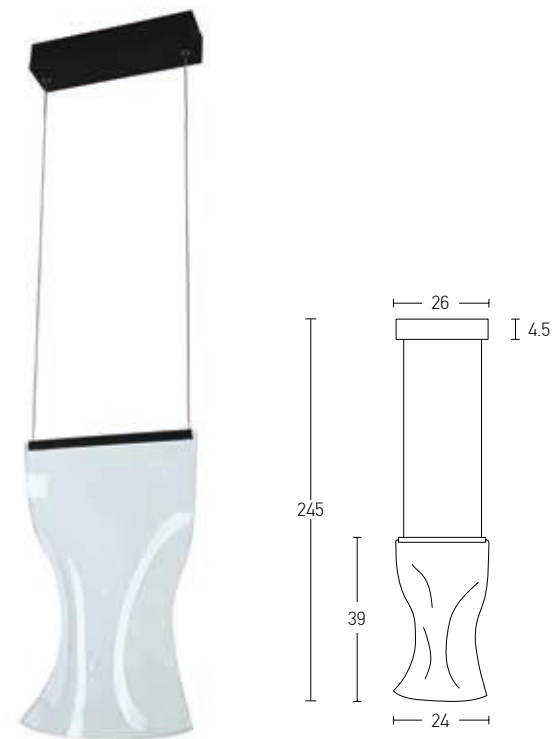

Indoor Led Lighting

Power 40W
 Input 220-240V, 50/60Hz
 Color Temperature 3000K
 Lumen 3200Lm
 Cri 80
 Dimensions Ø: 56cm H: 12.5cm
 Base W: 58.5cm H: 3.5cm
 Non Dimmable ☒
 Material Metal - Aluminium - Acrylic
 Special Feature Acrylic Ø: 56cm THK: 1cm
 Color Sandy Black / Code 20162

Power 70W
 Input 220-240V, 50/60Hz
 Color Temperature 3000K
 Lumen 5600Lm
 Cri 80
 Dimensions L: 117cm W: 2cm H: 230cm
 Base L: 117cm W: 2cm H: 3cm
 Non Dimmable ☒
 Material Metal - Aluminium - Acrylic
 Special Feature 200cm Cable Adjustable, Acrylic Ø: 56cm THK: 1cm, Acrylic Ø: 42cm THK: 1cm
 Color Sandy Black / Code 20161