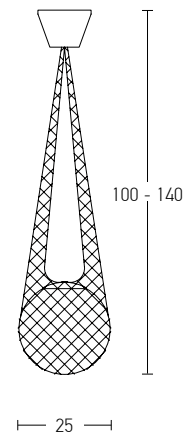

Bulb	1xE27
Power	MAX 5W
Input	220-240V, 50/60Hz
Dimensions	Ø: 25cm H: 100-140cm
Material	Net - Opal Glass
Special Feature	Glass Ø: 25cm
Color	Black / Code 1969