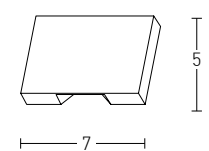

Power 1.5W
Input 220-240V, 50/60Hz
Color Temperature 3000K
Lumen 90Lm
Cri 80
IP 65
Dimensions L: 1.5cm W: 9cm H: 12cm
Material ABS - PC Diffuser
Color White / **Code E187**