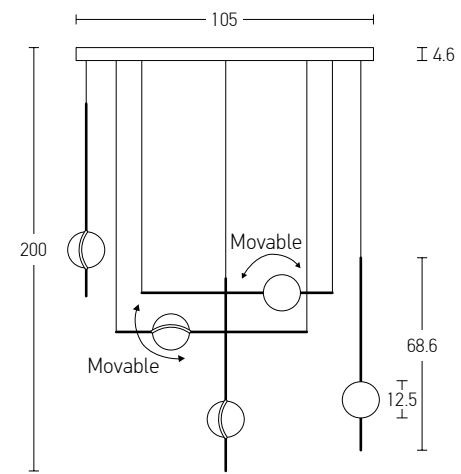

Indoor Led Lighting