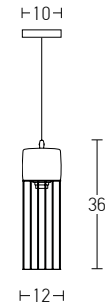

Bulb 1xE27
Power MAX 40W
Input 220-240V, 50/60Hz
Dimensions Ø: 12cm H: 36cm
Base Ø: 10cm H: 2.5cm
Material Metal - Concrete
Special Feature 100cm Cable Adjustable
Color Concrete - Chrome Base / **Code 1660**