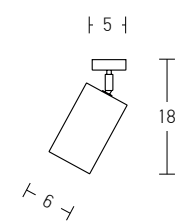

Bulb 1xGU10
Power MAX 25W
Input 220-240V, 50/60Hz
Dimensions H: 18cm
Base Ø: 5cm H: 2cm
Material Metal
Color Old Steel / **Code 17107**