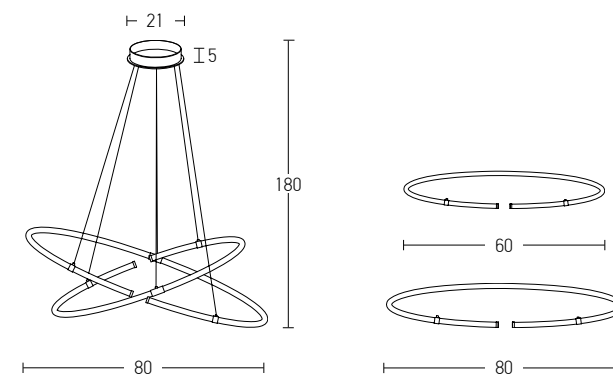

Power 90W
Input 220-240V, 50/60Hz
Color Temperature 3000K
Lumen 5850Lm
Cri 80
Dimensions L: 80cm W: 40cm
Base Ø: 21cm H: 5cm
Non Dimmable ☒
Material Metal - PC Diffuser
Special Feature 160cm Cable Adjustable
Tube Ø: 2cm
Color Opal - Chrome / **Code 1953**