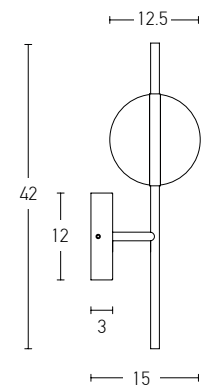

Power 8W
Input 220-240V, 50/60Hz
Color Temperature 3000K
Lumen 640Lm
Cri 80
Dimensions Ø: 12.5cm L: 15cm H: 42cm
Base Ø: 12cm H: 3cm
Non Dimmable ☒
Material Metal - Aluminium - Acrylic
Special Feature Opal Ball Ø: 12.5cm
Color Black Matt - Gold Matt / **Code 2003**