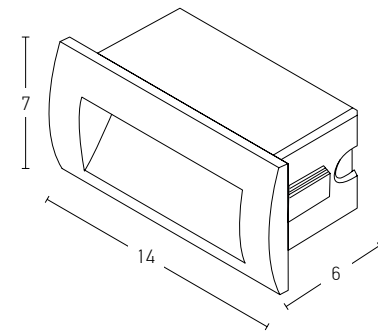

Power 3W
Input 220-240V, 50/60Hz
Color Temperature 3000K
Lumen 240Lm
Cri 80
IP 65
Dimensions L: 14cm W: 7cm H: 4.1cm
Recessed Mounting Box L: 12.5cm W: 6cm (Included)
Depth 11: 6cm
Material Aluminium
Color Graphite / Code **E247-G**
Color Sandy White / Code **E247-W**