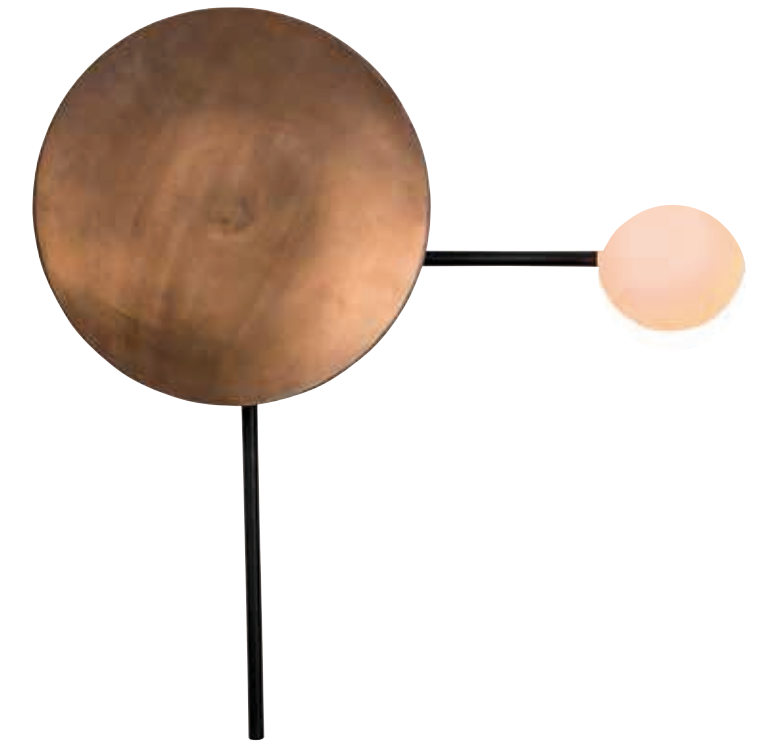

Bulb 1xG9 Led
Power MAX 9W
Input 220-240V, 50/60Hz
Dimensions L: 11cm W: 40cm H: 40cm
Material Metal - Opal Glass
Special Feature Opal Glass Ø: 8cm
Color Black Matt - Copper Rusty / **Code 18136**

Bulb 1xE14
Power MAX 40W
Input 220-240V, 50/60Hz
Dimensions Ø: 8cm L: 14cm
Material Metal
Color Old Steel / **Code 16153**