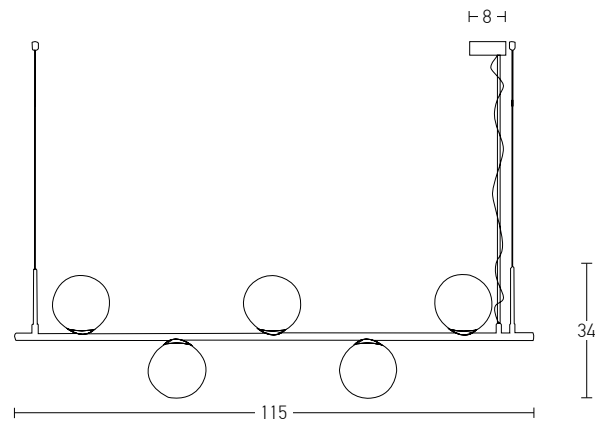

Bulb 5xE14
Power MAX 15W
Input 220-240V, 50/60Hz
Dimensions L: 115cm W: 15cm H: 34cm
Base Ø: 8cm H: 3cm
Material Metal - Opal Glass
Special Feature 200cm Cable Adjustable
Opal Glass Ø: 15cm
Color Gold Matt / **Code 1998**