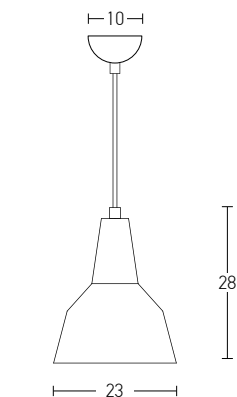

Bulb 1xE27
Power MAX 40W
Input 220-240V, 50/60Hz
Dimensions Ø: 23cm H: 28cm
Base Ø: 10cm H: 4.5cm
Material Aluminium - Wood
Special Feature 150cm Cable Adjustable
Color Black Matt / **Code 180088**
Color White Matt / **Code 180086**

Suggested Trimless Canopy **Code 20144**