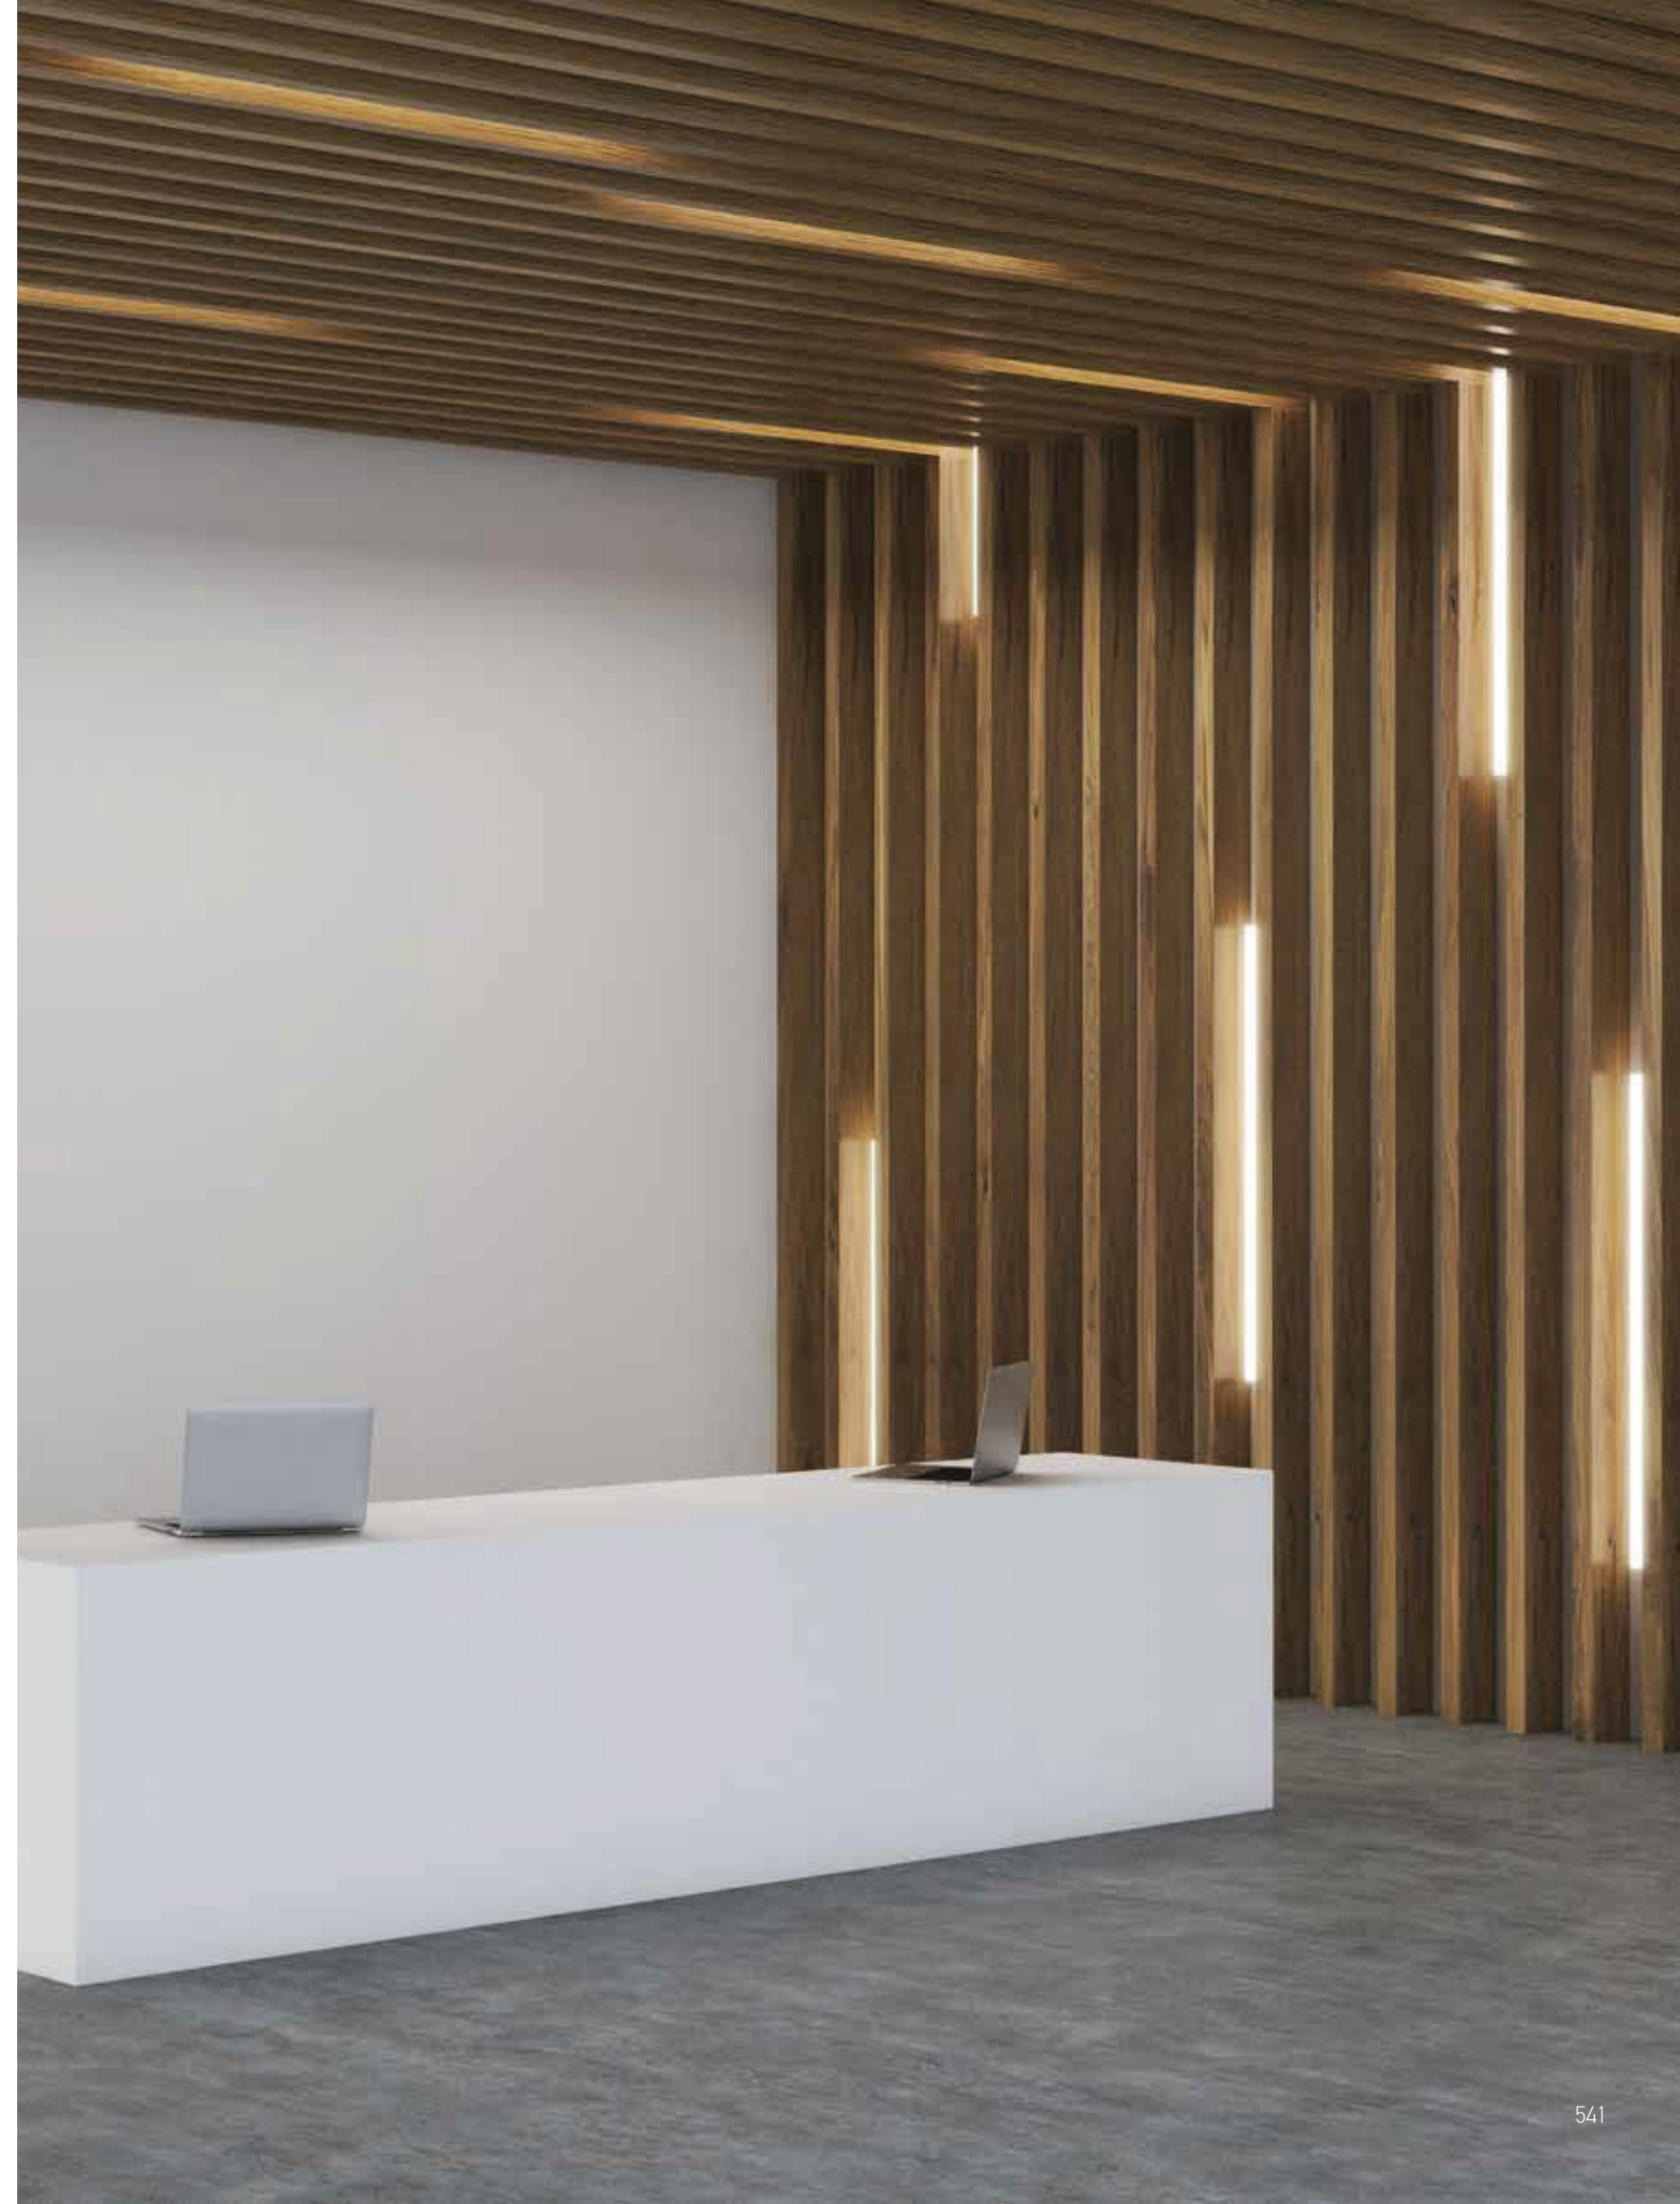

Fill in your code using the following items from the table.

Recessed Profile					
Code	Length	Driver	Kelvin	Set	Body Color
54	58 = 58cm	O = ON/OFF	3 = 3000K	E = HE	W = Sandy White
54	86 = 86cm	D = Dali	4 = 4000K	O = HO	B = Sandy Black
54	114 = 114cm				
54	142 = 142cm				
54	170 = 170cm				
54	198 = 198cm				
54	226 = 226cm				
54	254 = 254cm				
54	282 = 282cm				
54	310 = 310cm				
54	338 = 338cm				

Guide to Create your Code by Choosing : 54 - Length - Driver - Kelvin - Set - Body Color