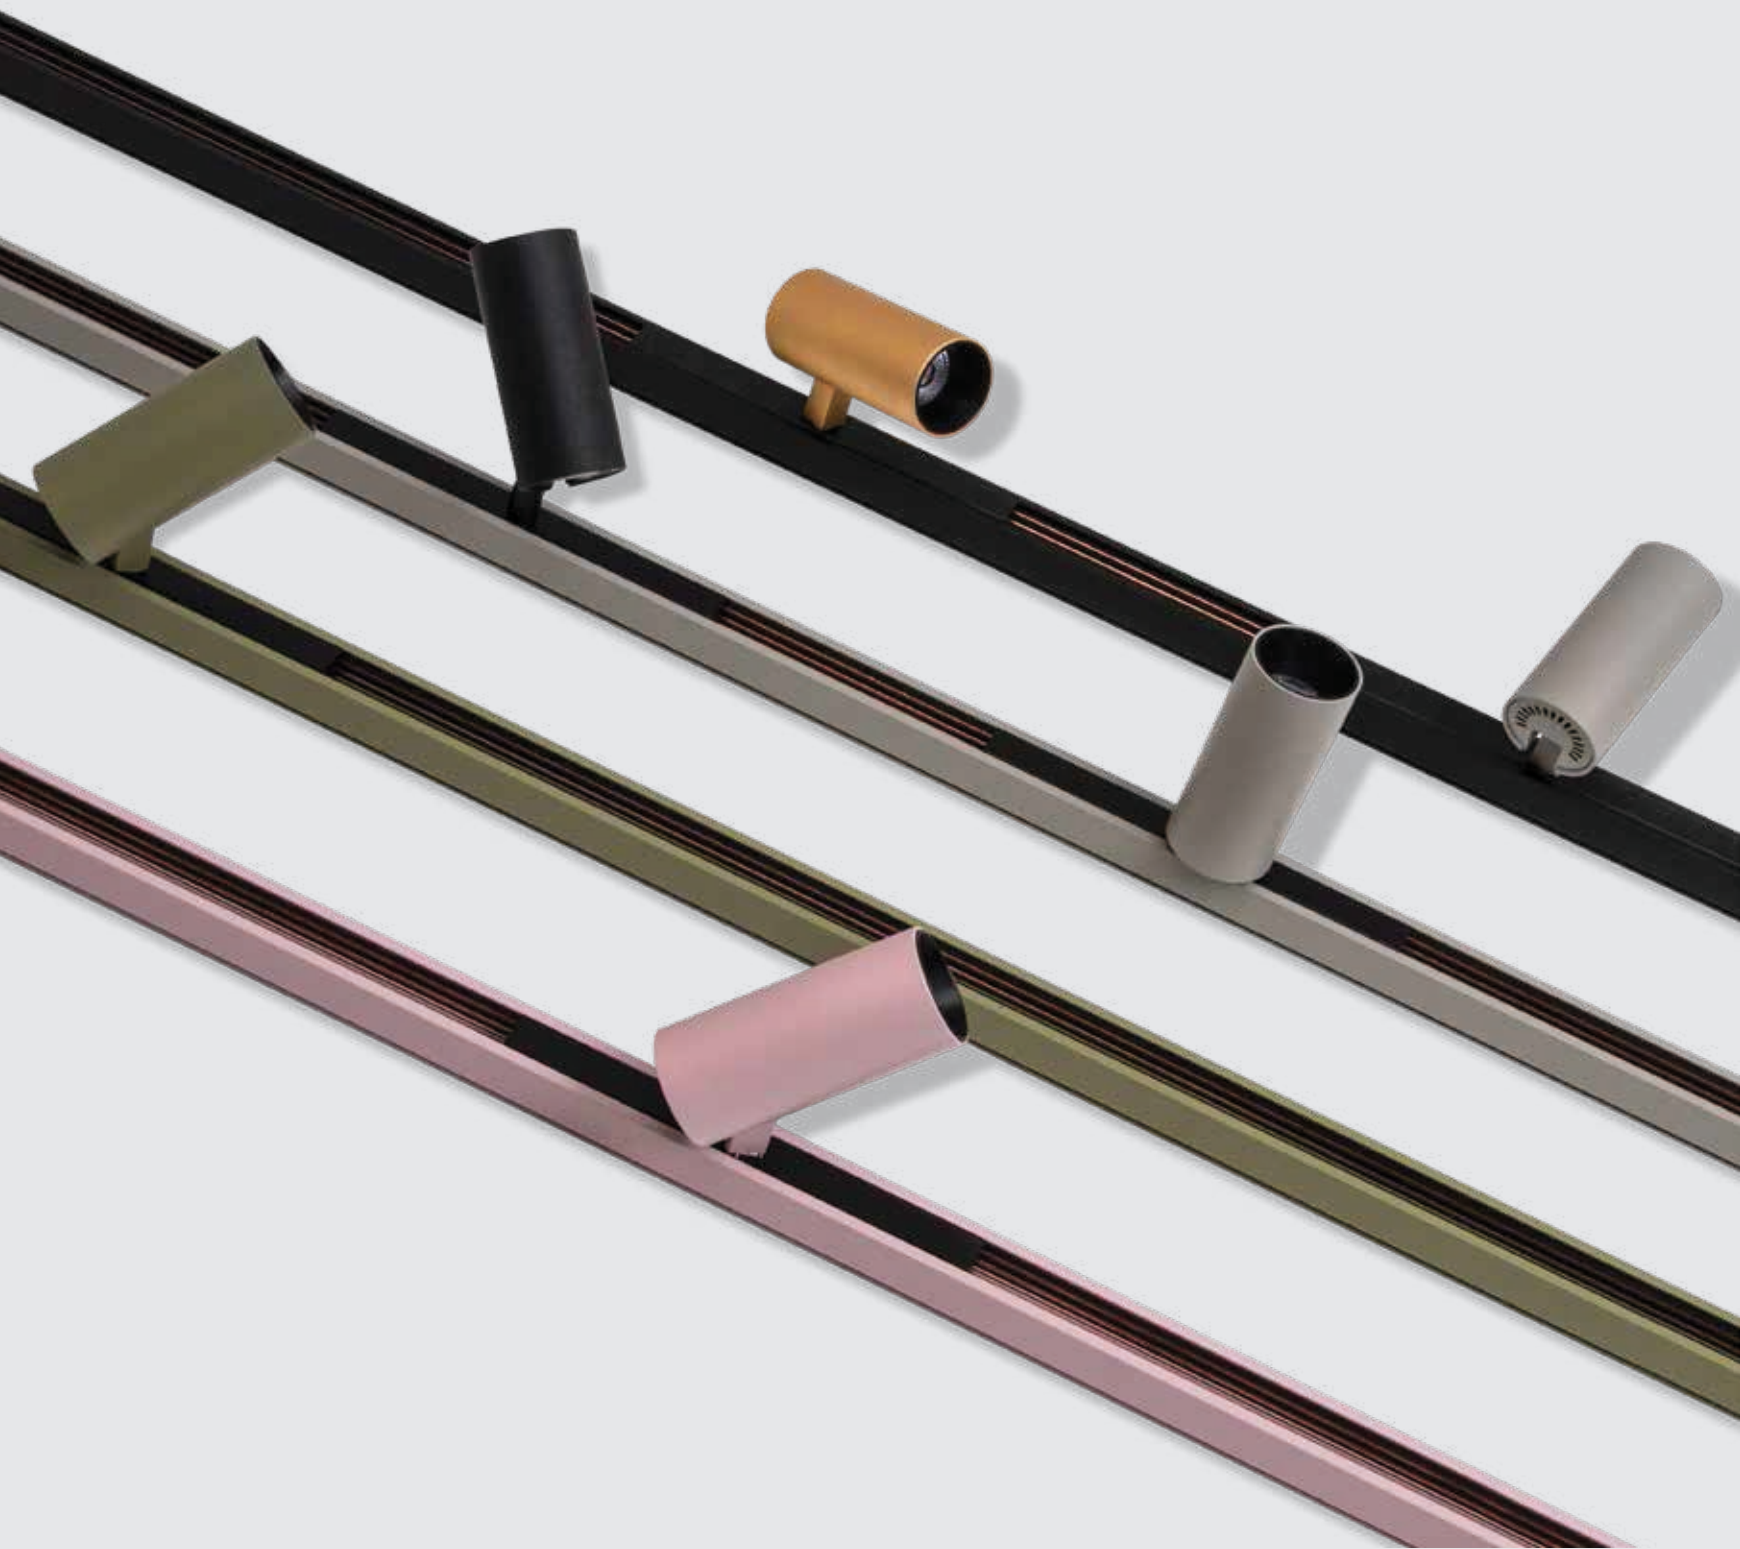

Architectural Lighting

4.8
VOLT
**MAGNETIC
SYSTEM**

COLOR VARIETY UPON REQUEST

SMART CONTROLS

SAVING ENERGY

SLIM LUMINAIRES

CUSTOMIZE
ARCHITECTURAL LIGHTING

EASY CHANGES