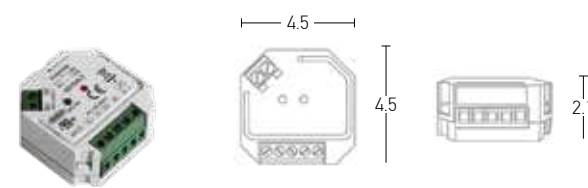

Power 100-200W
Input 100-240V, 50/60Hz
Output 24V
Dimensions W: 4.5cm H: 2.1cm L: 4.5cm
DALI Dimming ☐ Dali/Push to Dim to Triac Converter
Material Plastic
Special Feature IP 20
Color White / Code **Z 89104LT**