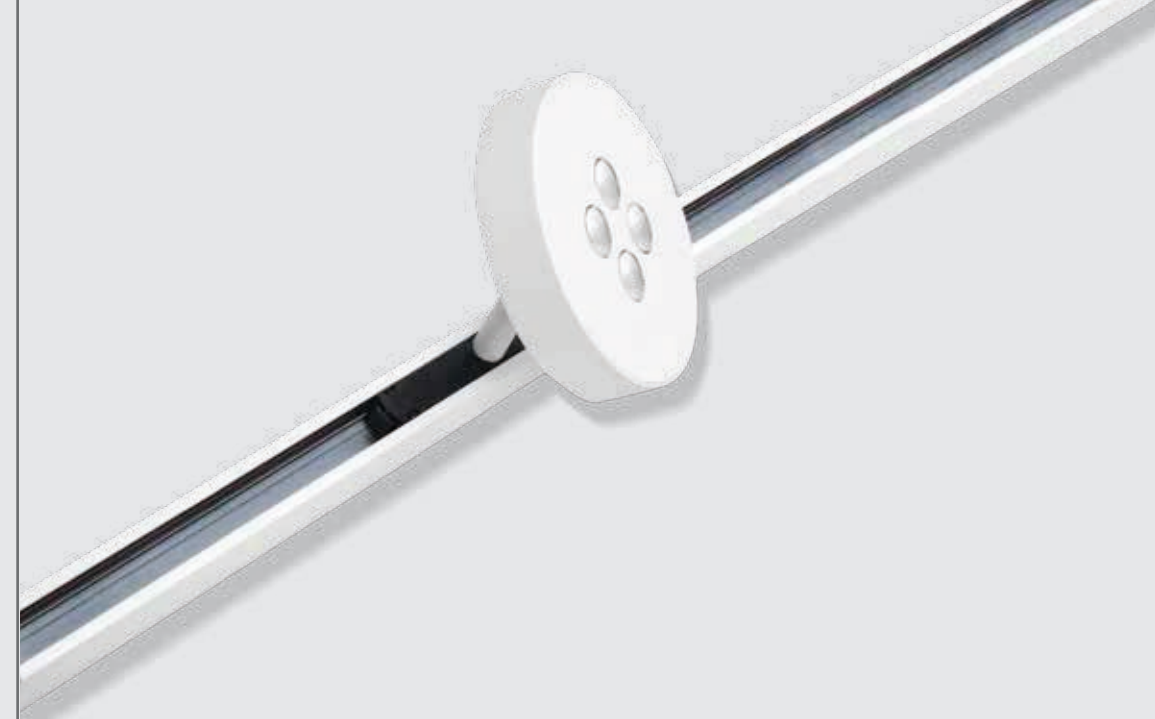

Architectural Lighting

4.8
VOLT
**MAGNETIC
SYSTEM**

COLOR VARIETY UPON REQUEST

SMART CONTROLS

SAVING ENERGY

SLIM LUMINAIRES

CUSTOMIZE
ARCHITECTURAL LIGHTING

EASY CHANGES