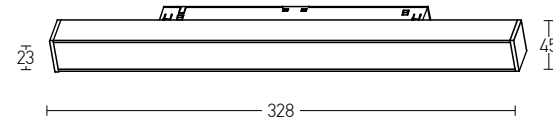

Power 12W
Input 48V
Color Temperature 3000K
Lumen 1320Lm
Cri 80
Dimensions L: 328mm W: 23mm H: 45mm
Beam Angle 120°
DALI Dimmable ☐
Material Aluminium - PC Diffuser
Color Sandy Black / **Code 2087**
OSRAM

Power 12W
Input 48V
Color Temperature 3000K
Lumen 1320Lm
Cri 80
Dimensions L: 328mm W: 23mm H: 45mm
Beam Angle 120°
Non Dimmable ☒
Material Aluminium - PC Diffuser
Color Sandy Black / **Code 2086**
OSRAM