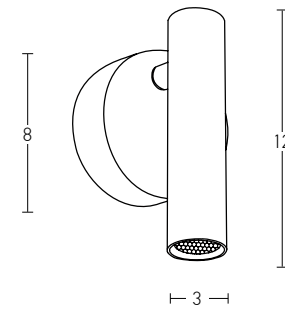

Power 3W
Input 220-240V, 50/60Hz
Color Temperature 3000K
Lumen 240Lm
Cri 80
Dimensions Ø: 8cm H: 12cm
Base Ø: 8cm H: 3cm
Non Dimmable ☒
Switch On/Off
Material Metal - Aluminium
Special Feature Stick Ø: 3cm H: 12cm
Color Black Matt / **Code H48-B**
Color Chrome Matt / **Code H48-C**
Color Copper / **Code H47**

Model Finishing