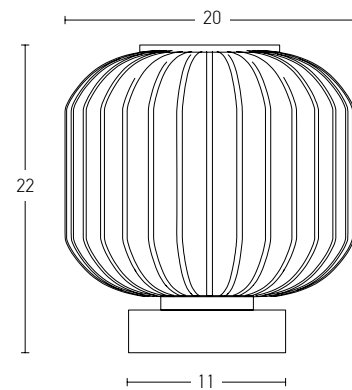

Bulb 1xE27
Power MAX 25W
Input 220-240V, 50/60Hz
Dimensions Ø: 20cm H: 22cm
Base Ø: 11cm H: 2.5cm
Material Metal - Glass
Special Feature 150cm Cable Available
Color Transparent - Brushed Brass / **Code 20250**