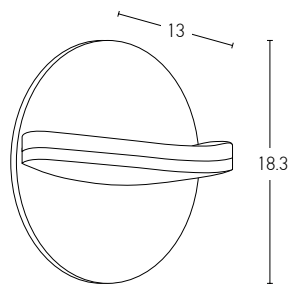

Power 16W
Input 220-240V, 50/60Hz
Color Temperature 3000K
Lumen 1280Lm
Cri 80
IP 65
Dimensions Ø: 18.3cm L: 13cm
Material Aluminium - Opal PC Diffuser
Color Dark Brown / **Code E267**