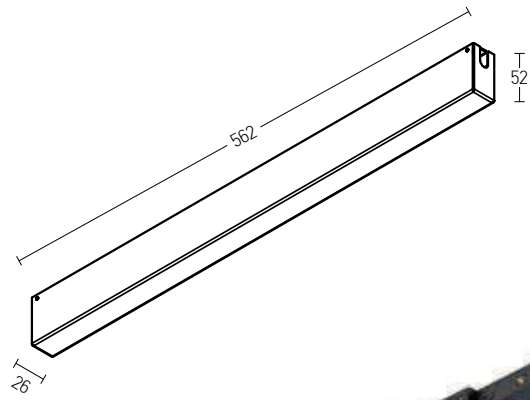

Ceiling Drivers