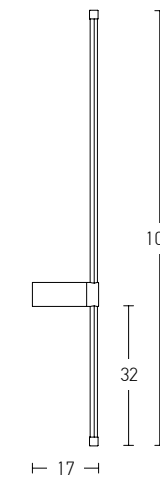

Power 20W
Input 220-240V, 50/60Hz
Color Temperature 3000K
Lumen 1600Lm
Cri 80
Dimensions Ø: 1.6cm L: 17cm H: 100cm
Non Dimmable ☒
Material Aluminium - Acrylic
Color Black Matt / **Code 20116**
Color Gold Matt / **Code 20117**