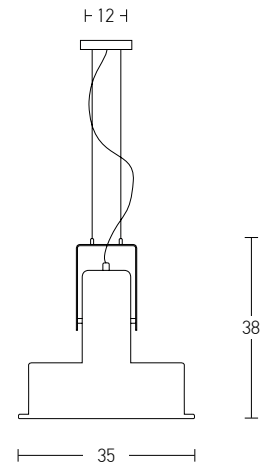

Bulb 1xE27
Power MAX 25W
Input 220-240V, 50/60Hz
Dimensions Ø: 35cm H: 38cm
Base Ø: 12cm H: 2cm
Material Metal - Acrylic
Special Feature 200cm Cable Adjustable
Color Black Matt / **Code 1644**