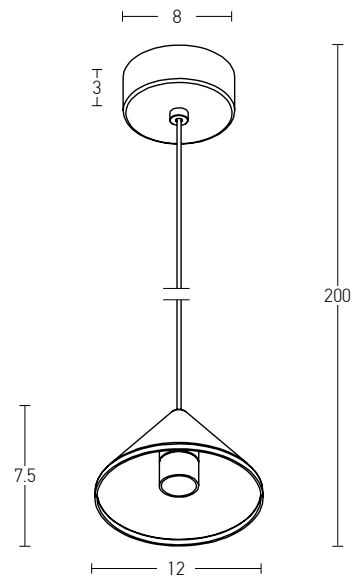

Power	6W
Input	220-240V, 50/60Hz
Color Temperature	3000K
Lumen	660Lm
Cri	80
Dimensions	Ø: 12cm H: 7.5cm
Base	Ø: 8cm H: 3cm
Non Dimmable	☒
Material	Metal - Aluminium
Beam Angle	18°
Special Feature	200cm Cable Adjustable Stick Ø: 2.7cm H: 6cm
Color	Black Matt - White / Code 1911
Color	Coffee Matt - White - Black Base / Code 1912
Color	White Matt / Code 1913