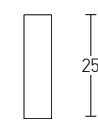

∅ 64

Bulb 1xGU10
Power MAX 40W
Input 220-240V, 50/60Hz
Dimensions ∅: 6cm H: 25cm
Material Aluminium
Color White Matt / **Code 1568-W**
Color Black Matt / **Code 1568-B**