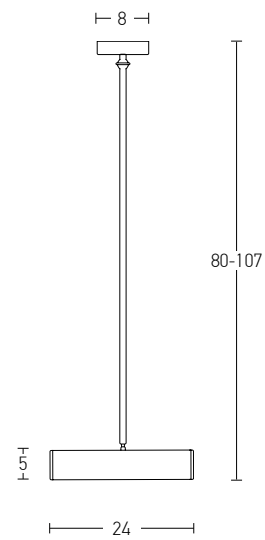

Power 2x5W
Input 220-240V, 50/60Hz
Color Temperature 3000K
Lumen 800Lm
Cri 80
Dimensions Ø: 5cm H: 80-107cm L: 24cm
Base Ø: 8cm H: 2.5cm
Non Dimmable ☒
Material Metal
Beam Angle 45°
Color Black Matt / **Code 1617**