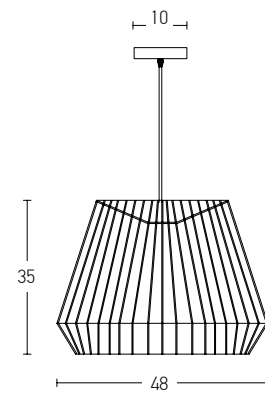

Bulb 1xE27
Power MAX 40W
Input 220-240V, 50/60Hz
Dimensions Ø: 48cm H: 35cm
Base Ø: 10cm H: 2cm
Material Metal - Paper Rope
Special Feature 200cm Cable Adjustable
Color Natural / **Code 20237**

Suggested Trimless Canopy **Code 20144**