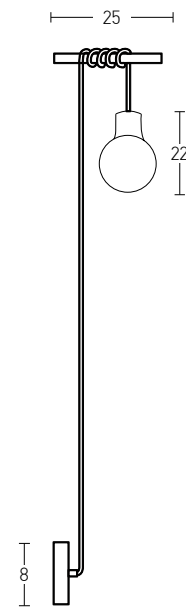

Bulb 1xG9 Led
Power MAX 9W
Input 220-240V, 50/60Hz
Dimensions Ø: 12cm H: 22cm L: 25cm
Base Ø: 8cm H: 2cm
Material Metal - Brass - Opal Glass
Special Feature 200cm Cable Adjustable
Opal Glass Ø: 12cm
Color Black Matt - Brass / **Code 19208**