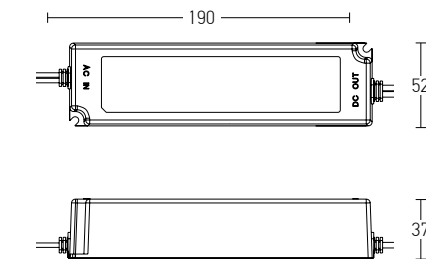

Remote Driver 100W
48V
5Years Guarantee
ON-OFF / **Code 20296**
DALI KIT / **Code 20298**
PUSH BUTTON KIT / **Code 20301**
BLUETOOTH KIT / **Code 20304**