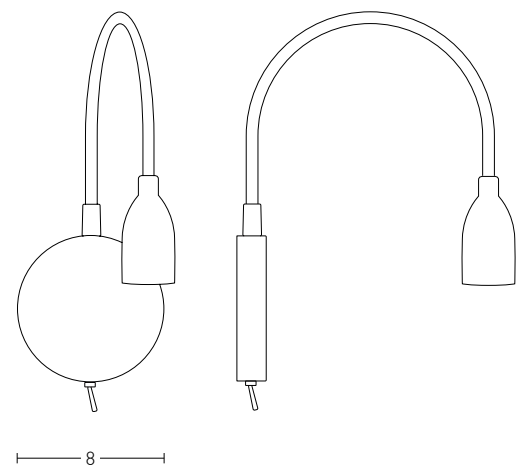

Hotel Lighting | Wall Lamps

Power 3W
Input 220-240V, 50/60Hz
Color Temperature 3000K
Lumen 240Lm
Cri 80
Base Ø: 8cm L: 3cm
Non Dimmable ☒
Switch On/Off
Material Metal - Aluminium
Special Feature Flex 20cm
Color Chrome / **Code H30**