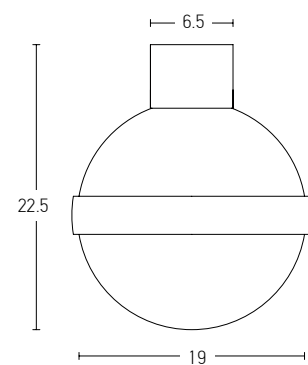

Power 5.6W
Input 220-240V, 50/60Hz
Color Temperature 3000K
Lumen 400Lm
Cri 80
Dimensions Ø: 13cm H: 16.5cm
Base Ø: 6.5cm H: 5.5cm
Non Dimmable ☒
Material Metal - Acrylic
Color White Matt / **Code 20169**
Color Grey / **Code 20170**

Power 8W
Input 220-240V, 50/60Hz
Color Temperature 3000K
Lumen 560Lm
Cri 80
Dimensions Ø: 19cm H: 22.5cm
Base Ø: 6.5cm H: 6.5cm
Non Dimmable ☒
Material Metal - Acrylic
Color White Matt / **Code 20171**
Color Grey / **Code 20172**