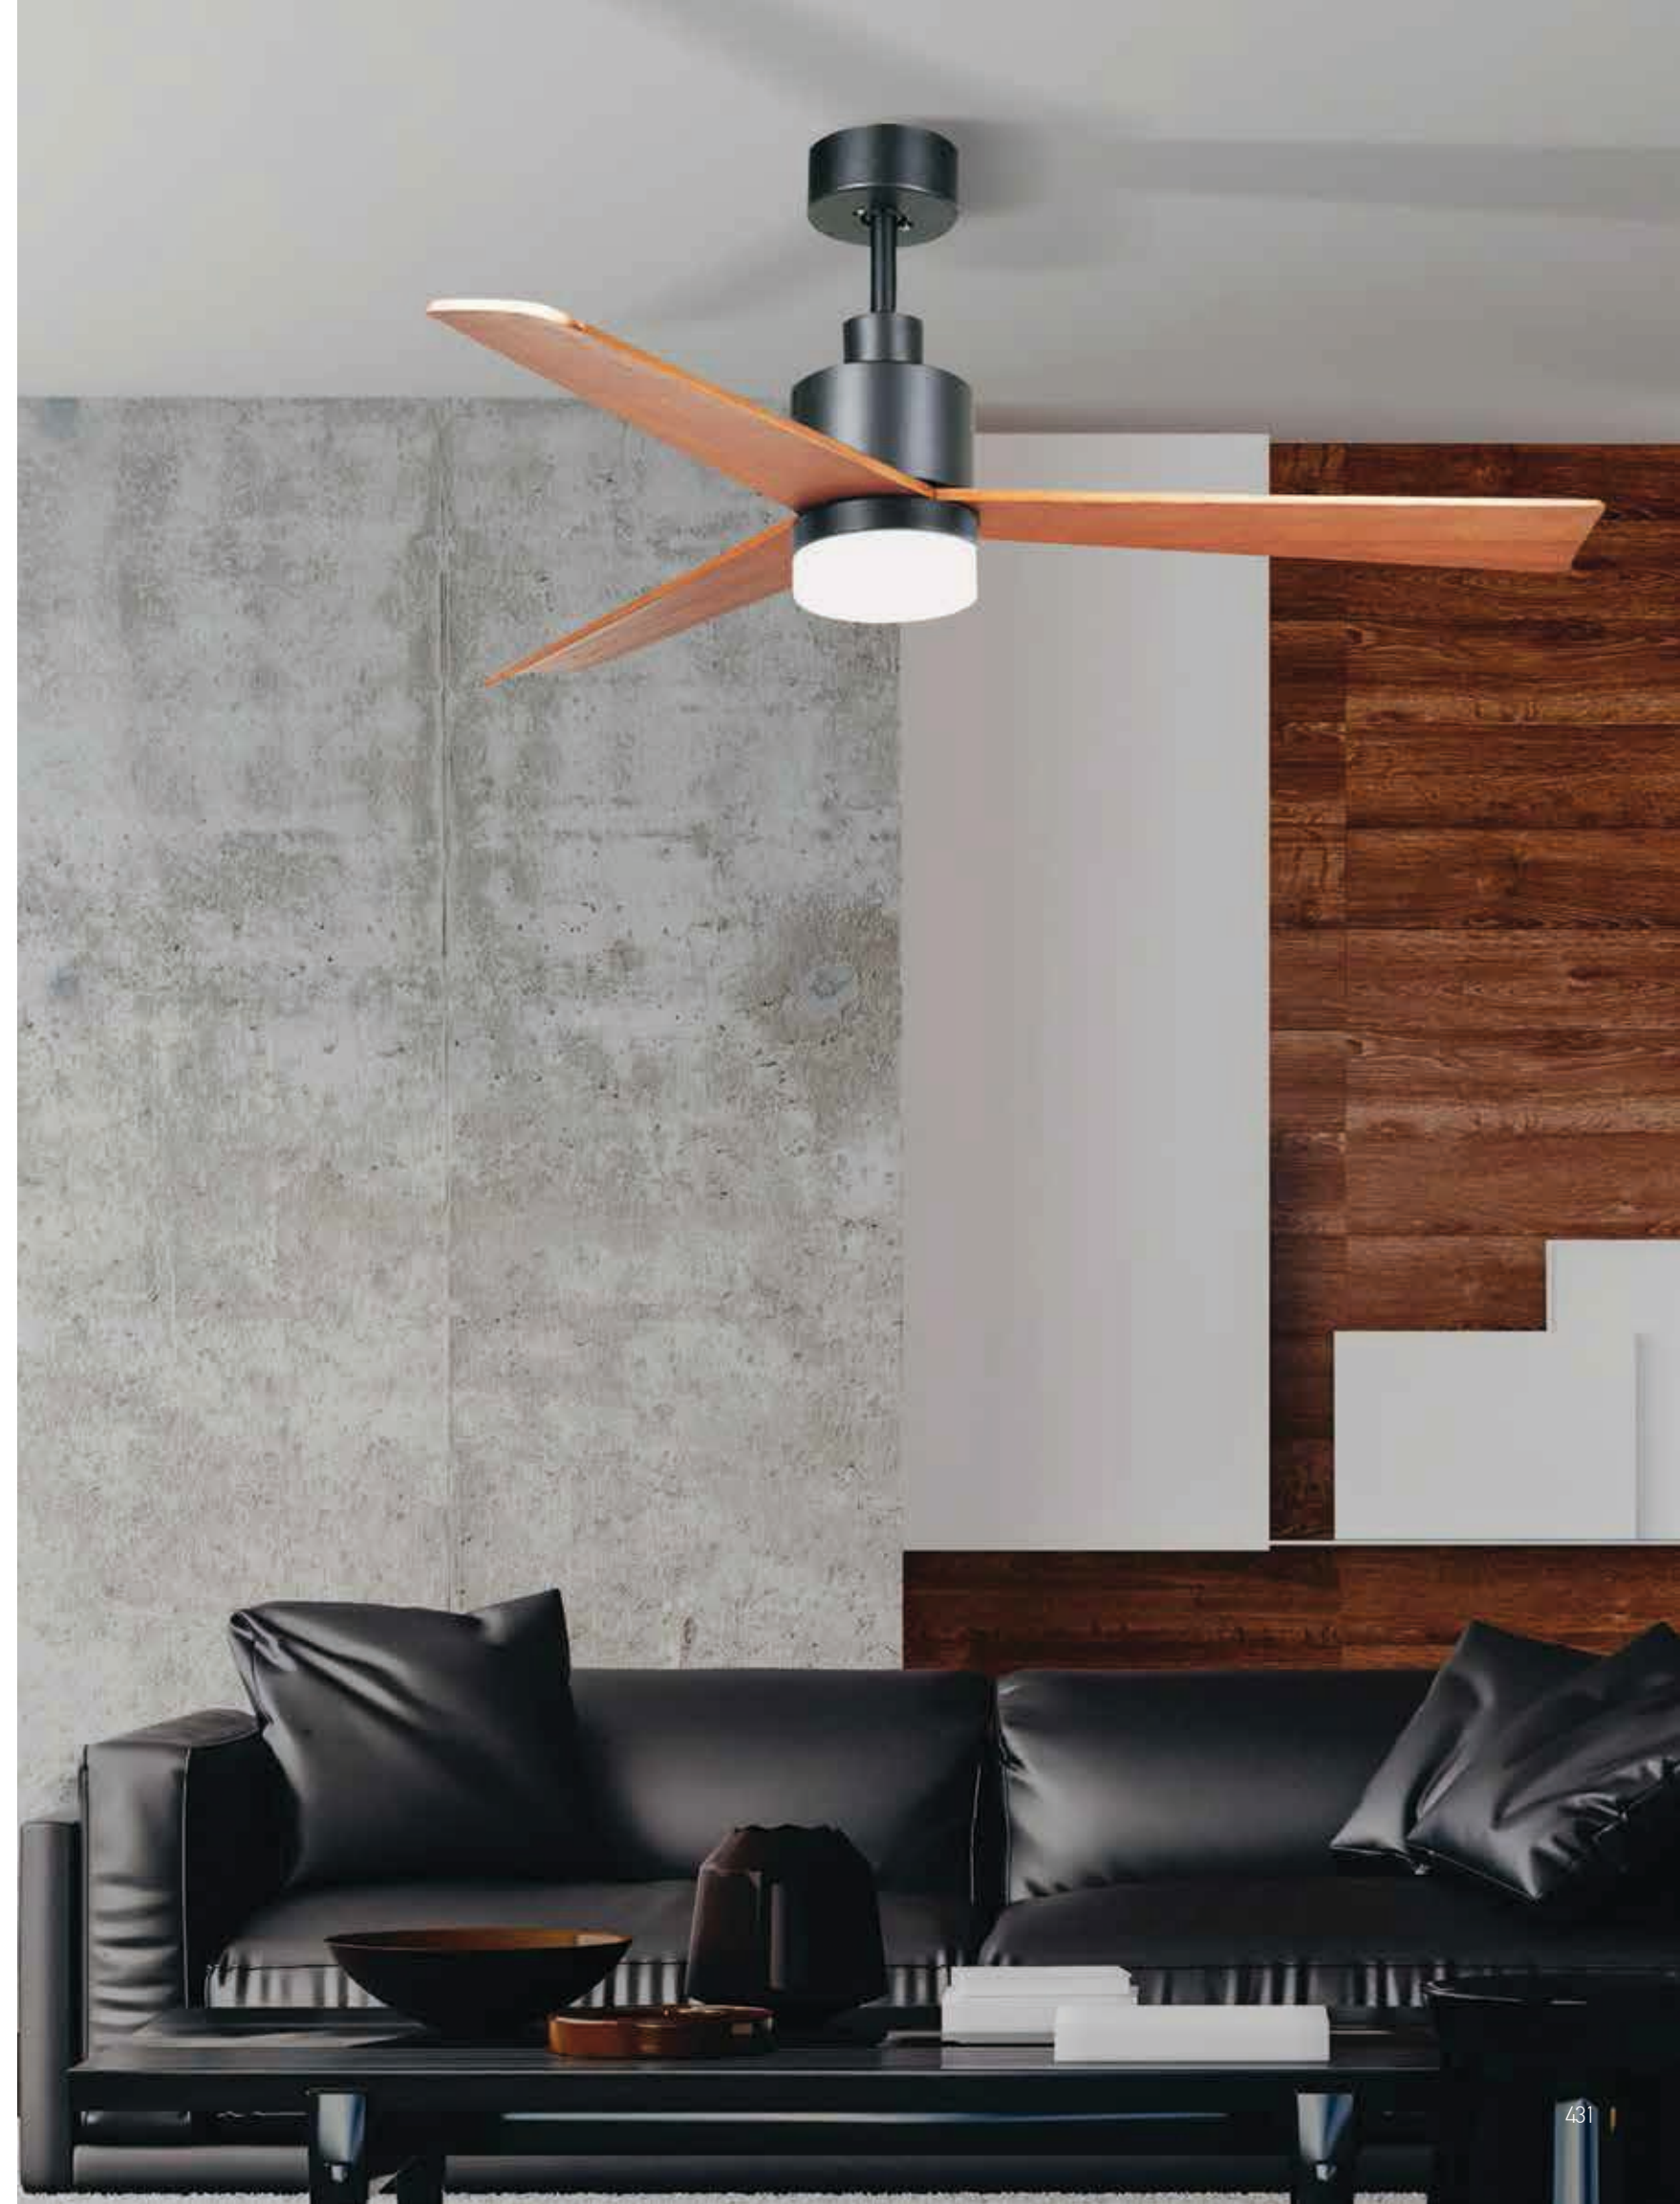

Led Light Source Without Light
Input 220-240V, 50/60Hz
dB 23
Dimensions 52" Ø: 132cm H: 32.5-45cm
Air Flow 175.3m³ min
Night Mode Time Setting 1h / 2h / 4h / 8h
Material Metal - Wood
Special Feature 2 Down Rods 12.5-25cm
Summer Function
Motor Feature AC Motor 57W
3 Speeds
Color Black Matt - Cherry Wood Blades / **Code 19136**

Led Light Source 15W
Input 220-240V, 50/60Hz
Color Temperature 3000K, 4000K, 6000K
Lumen 1500Lm
Cri 80
dB 23
Dimensions 52" Ø: 132cm H: 37.5-50cm
Air Flow 175.3m³ min
Night Mode Time Setting 1h / 2h / 4h / 8h
Material Metal - Polycarbonate - Wood
Special Feature 2 Down Rods 12.5-25cm
Summer Function
Motor Feature AC Motor 57W
3 Speeds
Color Black Matt - Cherry Wood Blades / **Code 19135**