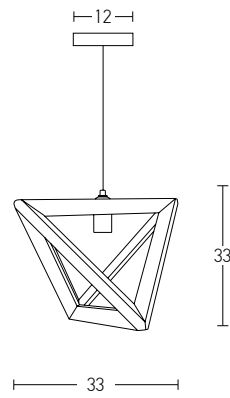

Bulb 1xE27
Power MAX 40W
Input 220-240V, 50/60Hz
Dimensions Ø: 25cm H: 30cm
Base Ø: 10cm H: 2.5cm
Material Wood
Special Feature 100cm Cable Adjustable
Color Wood - Chrome / **Code 17059**

Bulb 1xE27
Power MAX 40W
Input 220-240V, 50/60Hz
Dimensions W: 33cm H: 33cm
Base Ø: 12cm H: 2.5cm
Material Wood
Special Feature 150cm Cable Adjustable
Color Wood / **Code 1652**

Suggested Trimless Canopy **Code 20144**