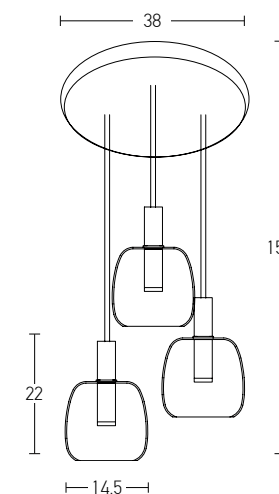

Power	3x5W
Input	220-240V, 50/60Hz
Color Temperature	3000K
Lumen	1350Lm
Cri	80
Dimensions	Ø: 38cm H: 150cm
Base	Ø: 38cm H: 2.5cm
Non Dimmable	☒
Material	Aluminium - Glass - Acrylic
Special Feature	125cm Cable Adjustable
Color	Black Matt - Smoked Grey / Code 1971