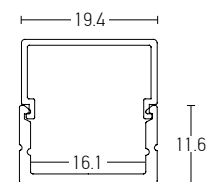

2m Profile + Opal PC Cover, Aluminium

Profile Set	
20198	2m Aluminium Profile + 2m Opal PC Cover
20198-E	2pcs End Caps with Hole , 2pcs End Caps without Hole , 4pcs Metal Clips