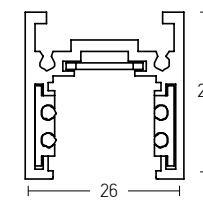

SURFACE SHORT Track : 1m/2m/3m

CORNER 90° (c1)
Vertical Plane

CORNER 90° (c2)
Horizontal Plane

Track Code	Size	Color
2085B-1	1m	Sandy Black
2085W-1	1m	Sandy White
2085B-2	2m	Sandy Black
2085W-2	2m	Sandy White
2085B-3	3m	Sandy Black
2085W-3	3m	Sandy White