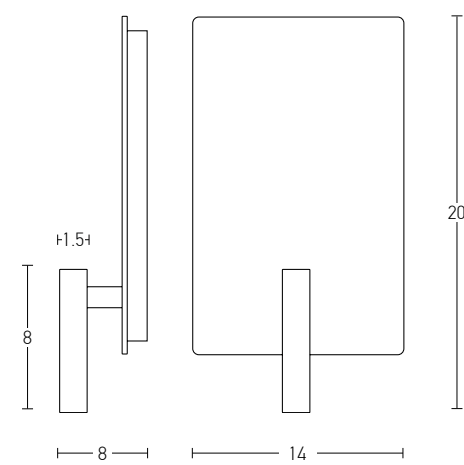

Power 3W + 5W
Input 220-240V, 50/60Hz
Color Temperature 3000K
Lumen 240+350Lm
Cri 80
Dimensions L: 8-12cm W: 14cm H: 20cm
Non Dimmable ☒
Switch 2 Switch On/Off
Material Metal - Aluminium
Special Feature Back Light
Stick Ø: 1.5cm H: 8cm
Color Black Matt / **Code H41**