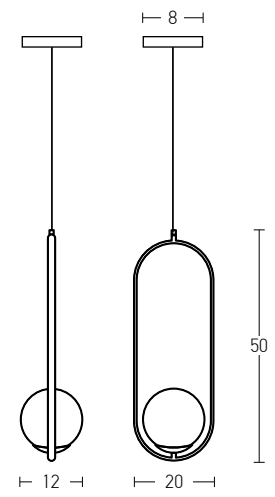

Bulb 1xG9 Led
Power MAX 9W
Input 220-240V, 50/60Hz
Dimensions W: 20cm H: 50cm
Base Ø: 8cm H: 2cm
Material Metal - Opal Glass
Special Feature 150cm Cable Adjustable
Opal Glass Ø: 12cm
Color Bronze / Code 18142-BR

Bulb 1xG9 Led
Power MAX 9W
Input 220-240V, 50/60Hz
Dimensions W: 11cm H: 23cm
Base Ø: 8cm H: 2cm
Material Metal - Opal Glass
Special Feature 150cm Cable Adjustable
Opal Glass Ø: 8cm
Color Bronze / Code 18143