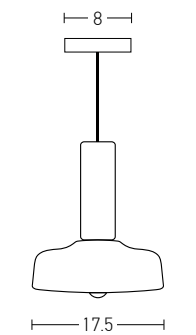

Bulb 1xE14
Power MAX 40W
Input 220-240V, 50/60Hz
Dimensions Ø: 17.5cm H: 19cm
Base Ø: 12cm H: 2cm
Material Marble - Metal
Special Feature 100cm Cable Adjustable
Color Black Marble - Pink / **Code 18164**
Color Black Marble - Rusty Bronze / **Code 18165**
Color White Marble - Blue / **Code 18166**