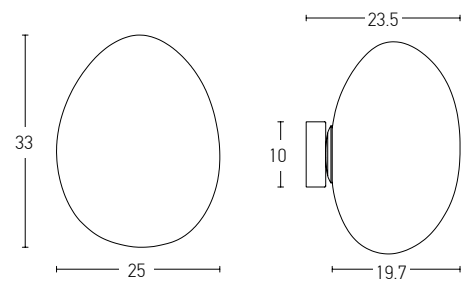

Suggested Trimless Canopy **Code 20144**

Indoor Led Lighting

Power 5W
 Input 220-240V, 50/60Hz
 Color Temperature 3000K
 Lumen 400Lm
 Cri 80
 Dimensions L: 13.5cm W: 16.5cm H: 25cm
 Base Ø: 10cm H: 3cm
 Non Dimmable
 Material Metal - Opal Glass
 Color White / **Code 20137**