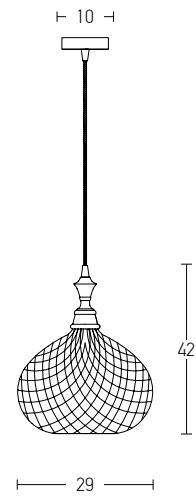

Bulb 1xE27
Power MAX 40W
Input 220-240V, 50/60Hz
Dimensions Ø: 29cm H: 42cm
Base Ø: 10cm H: 2cm
Material Metal - Glass
Special Feature 200cm Cable Adjustable
Color Chrome - Smoked Grey / **Code 1985**