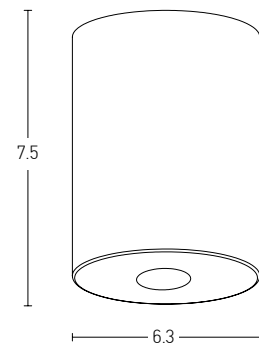

Power 7W
Input 220-240V, 50/60Hz
Color Temperature 3000K
Lumen 560Lm
Cri 90
IP 54
Dimensions Ø: 6.3cm H: 7.5cm
Beam Angle 20°
Non Dimmable ☒
Material Aluminium - Glass
Special Feature Included LED Driver
Color Sandy Black / Code S112
Color Sandy White / Code S113