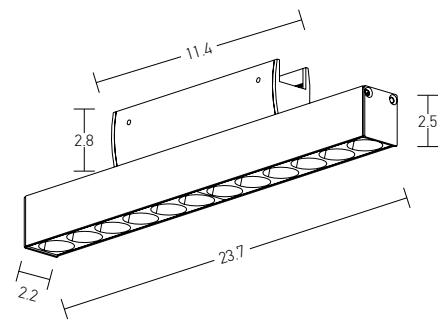

Power 9W
Input 48V
Color Temperature 3000K
Lumen 990Lm
Cri 90
Dimensions L: 23.7cm W: 2.2cm H: 2.5cm
Base W: 11.4cm H: 2.8cm L: 2.3cm
Material Aluminium - Acrylic
Color Sandy Black / Code 20276
OSRAM

Power 7W
Input 48V
Color Temperature 3000K
Lumen 770Lm
Cri 90
Stick Ø: 3.5cm H: 9.5cm
Base W: 11.4cm H: 2.8cm L: 2.3cm
Beam Angle 24°
Material Aluminium
Special Feature Movable
Color Sandy Black / Code 20275
OSRAM

LED Strip 2.5m

Power 14W/m
Input 48V
Color Temperature 3000K
Lumen 1150Lm/m
Cri 90
Length 250cm
Color Black Base / Code 20277
OSRAM

LED Strip 5m

Power 14W/m
Input 48V
Color Temperature 3000K
Lumen 1150Lm/m
Cri 90
Length 500cm
Color Black Base / Code 20278
OSRAM