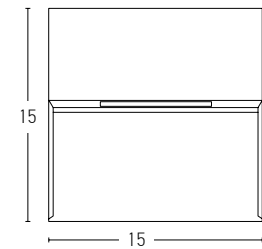

Power 6W
Input 220-240V, 50/60Hz
Color Temperature 3000K
Lumen 480Lm
Cri 80
IP 65
Dimensions L: 3.7cm W: 15cm H: 15cm
Material Aluminium
Color Graphite / **Code E241-G**
Sandy White / **Code E241-W**