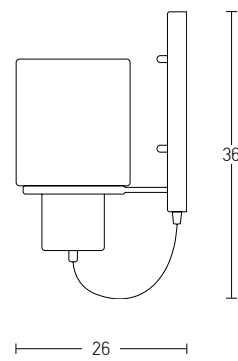

Bulb 1xE27
Power MAX 40W
Input 220-240V, 50/60Hz
Dimensions L: 26cm W: 14.5cm H: 36cm
Base L: 2.5cm W: 10cm H: 30cm
Material Metal - Concrete
Color Concrete - Black Matt Base / **Code 1585**