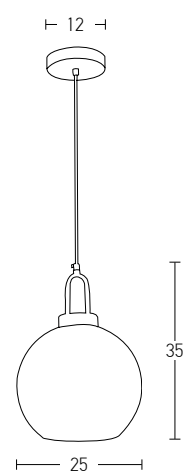

Bulb 1xE27
Power MAX 40W
Input 220-240V, 50/60Hz
Dimensions Ø: 25cm H: 35cm
Base Ø: 12cm H: 2.5cm
Material Glass - Metal
Special Feature 150cm Cable Adjustable
Color Grey - Antique Brass / **Code 19177**