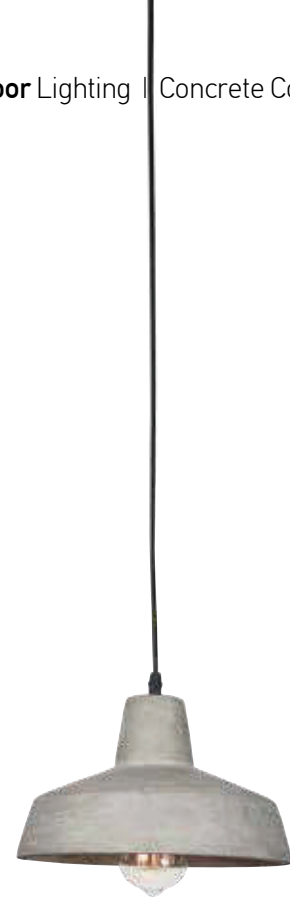

Bulb 1xE27
Power MAX 40W
Input 220-240V, 50/60Hz
Dimensions Ø: 25cm H: 16cm
Base Ø: 10cm H: 2.5cm
Material Concrete
Special Feature 100cm Cable Adjustable
Color Concrete - Chrome Base / **Code 1655**