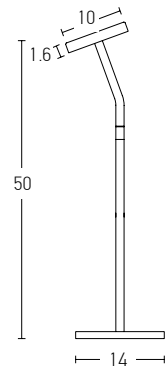

Power 6W
Input 220-240V, 50/60Hz
Color Temperature 3000K
Lumen 420Lm
Cri 80
Dimensions Ø: 10cm H: 50cm
Base Ø: 14cm H: 1cm
Non Dimmable ☐
Material ☒ Metal - Aluminium
Color Sandy Black / **Code 20112**