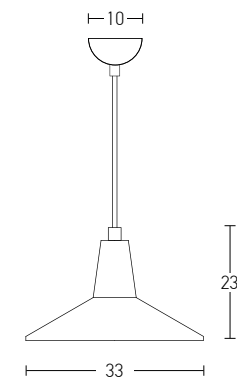

Bulb 1xE27
Power MAX 40W
Input 220-240V, 50/60Hz
Dimensions Ø: 33cm H: 23cm
Base Ø: 10cm H: 4.5cm
Material Aluminium - Wood
Special Feature 150cm Cable Adjustable
Color Black Matt / **Code 180085**