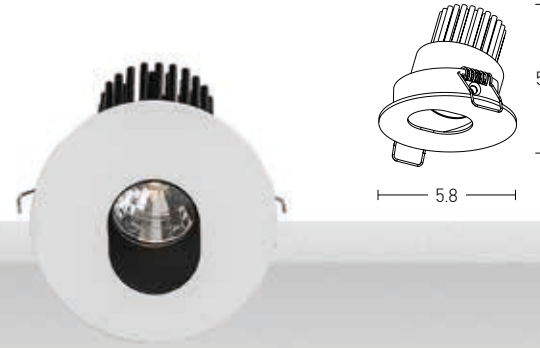

Power 1x5W COB LED
Input 10V / 500mA
Color Temperature 3000K
Lumen 580Lm
Cri 80
Dimensions Ø: 5.8cm H: 5cm
Beam Angle 25°
Cutting Hole Ø: 5cm
Material Aluminium
Suggested Driver V500 for 1-3 Fixture / Series Connection LSCW500P for 1 Fixture
Color Sandy White / **Code 180012**