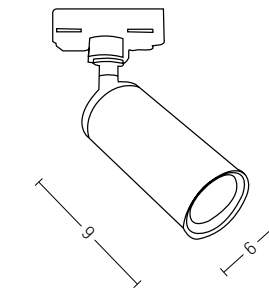

Bulb 1xGU10
Power MAX 35W
Dimensions Ø: 6cm H: 13cm
Material Aluminium
Special Feature 3 Phase Track Light
Color Black Matt / **Code S062**

Power 9W
Input 220-240V, 50/60Hz
Color Temperature 3000K
Lumen 1000Lm
Cri 90
Dimensions Ø: 6cm H: 13cm
Beam Angle 15° / 24° / 40°
Material Aluminium
Special Feature 3 Phase Track Light
Included LED Driver

Color Black Matt / **Code S062-15**
Color Black Matt / **Code S062-24**
Color Black Matt / **Code S062-40**
OSRAM

Material Aluminium
Color Black / **Code Ring B**

Material Aluminium
Color Gold / **Code Ring G**

Bulb 1xGU10
Power MAX 35W
Dimensions Ø: 6cm H: 9cm
Material Metal
Special Feature 3 Phase Track Light
Color Copper Rusty / **Code S067**
Color Brushed Brass / **Code S064**

Bulb 1xGU10
Power MAX 40W
Dimensions Ø: 6cm H: 13cm
Base Ø: 6cm H: 3cm
Material Aluminium
Special Feature 200cm Cable Adjustable
Color Black Matt / **Code S063**

Power 9W
Input 220-240V, 50/60Hz
Color Temperature 3000K
Lumen 720Lm
Cri 90
Dimensions Ø: 6cm H: 13cm
Base Ø: 6cm H: 3cm
Beam Angle 15° / 24° / 40°
Material Aluminium
Special Feature 200cm Cable Adjustable
Included LED Driver

Color White Matt / **Code S063-15**
Color White Matt / **Code S063-24**
Color White Matt / **Code S063-40**