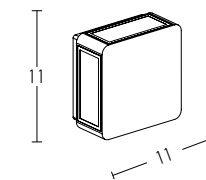

Power 4,2W
Input 220-240V, 50/60Hz
Color Temperature 3000K
Lumen 336Lm
Cri 80
IP 65
Dimensions L: 6cm W: 11cm H: 11cm
Material Aluminium - Tempered Glass
Color Graphite / **Code E197**