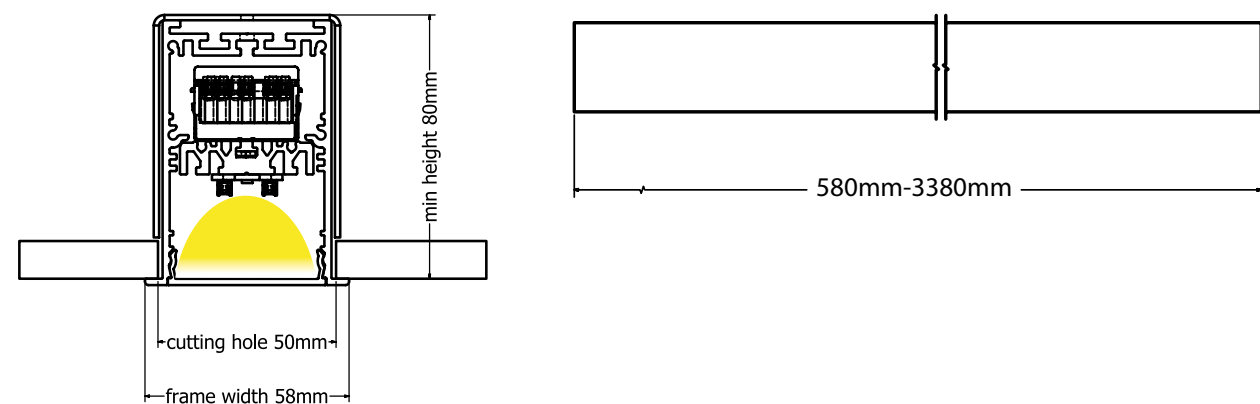

Fill in your code using the following items from the table.

Recessed Profile					
Code	Length	Driver	Kelvin	Set	Body Color
54	58 = 58cm	O = ON/OFF	3 = 3000K	E = HE	W = Sandy White
54	86 = 86cm	D = Dali	4 = 4000K	O = HO	B = Sandy Black
54	114 = 114cm				
54	142 = 142cm				
54	170 = 170cm				
54	198 = 198cm				
54	226 = 226cm				
54	254 = 254cm				
54	282 = 282cm				
54	310 = 310cm				
54	338 = 338cm				

Guide to Create your Code by Choosing : 54 - Length - Driver - Kelvin - Set - Body Color