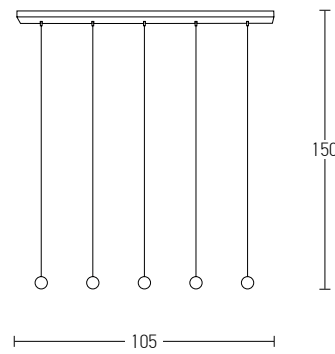

Power 5x4.5W
Input 220-240V, 50/60Hz
Color Temperature 3000K
Lumen 2200Lm
Cri 80
Dimensions L: 105cm W: 4cm H: 150cm
Base L: 105cm W: 4cm H: 3cm
Non Dimmable ☒
Material Metal - Aluminium
Beam Angle 38°
Special Feature 150cm Cable Adjustable
Color Sandy Black / **Code 1909EXP**