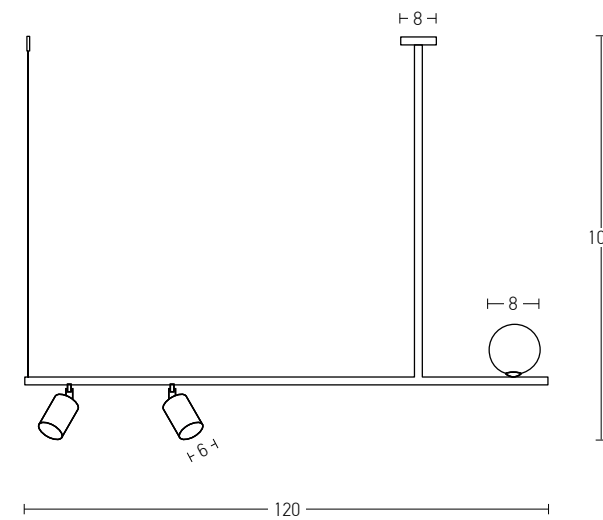

Bulb 2xGU10 , 1xG9 Led
Power MAX 25W , MAX 9W
Input 220-240V, 50/60Hz
Dimensions L: 120cm W: 8cm H: 100cm
Material Metal - Brass - Opal Glass
Special Feature Standard Length
Opal Glass Ø: 8cm
Color Black Matt - Brass / **Code 18130**