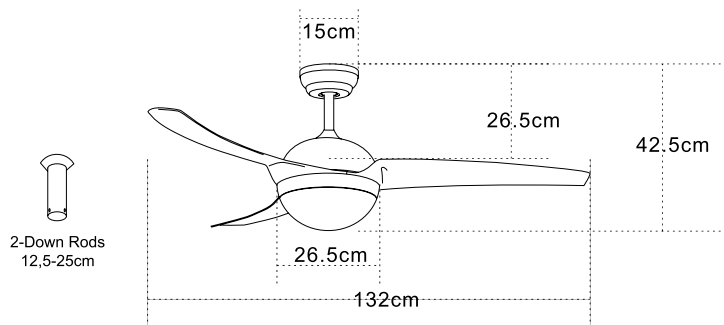

Indoor Ceiling Fans