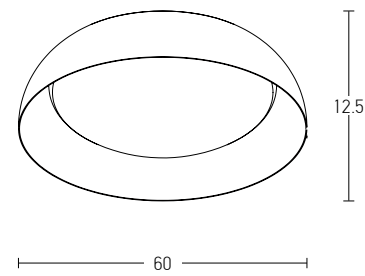

Power 50W
Input 220-240V, 50/60Hz
Color Temperature 3000K
Lumen 4000Lm
Cri 80
Dimensions Ø: 60cm H: 12.5cm
Base Ø: 6cm H: 16cm
Non Dimmable ☒
Material Aluminium - Acrylic
Special Feature 200cm Cable Adjustable
Color Brushed Copper / **Code 1964**