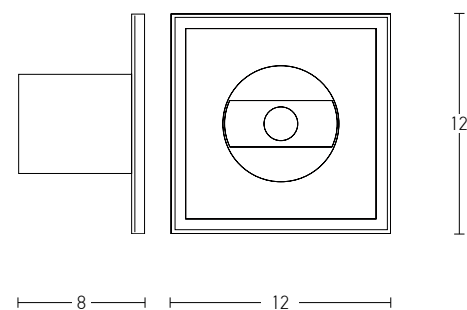

Power	3W
Input	220-240V, 50/60Hz
Color Temperature	3000K
Lumen	240Lm
Cri	80
Dimensions	W: 12cm H: 12cm
Depth	8cm
Non Dimmable	☒
Material	Aluminium
Cutting Hole	Ø: 7.5cm
Switch	On/Off
Color	White Matt / Code H45
Color	Black Matt / Code H46