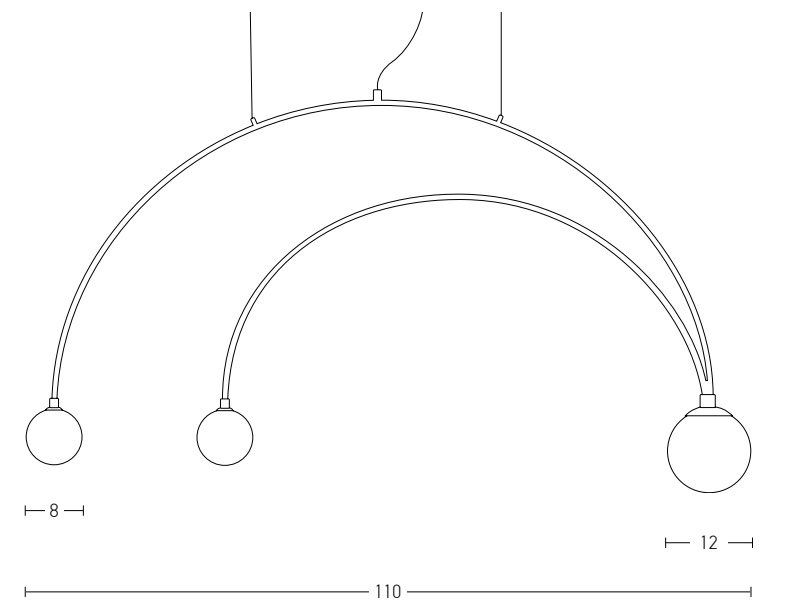

Bulb 3xG9 Led
Power MAX 9W
Input 220-240V, 50/60Hz
Dimensions L: 110cm H: 60cm
Base Ø: 8cm H: 2cm
Material Metal - Opal Glass
Special Feature 120cm Cable Adjustable
Opal Glass Ø: 12cm / Ø: 8cm
Color Black Matt / **Code 17101**