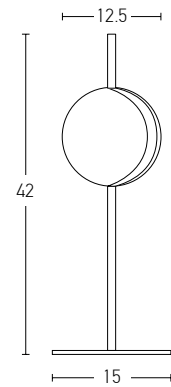

Power 8W
Input 220-240V, 50/60Hz
Color Temperature 3000K
Lumen 640Lm
Cri 80
Dimensions Ø: 12.5cm H: 42cm
Base Ø: 15cm H: 0.5cm
Non Dimmable ☒
Material Metal - Aluminium - Acrylic
Special Feature Opal Ball Ø: 12.5cm
Color Black Matt - Gold Matt / **Code 2004**