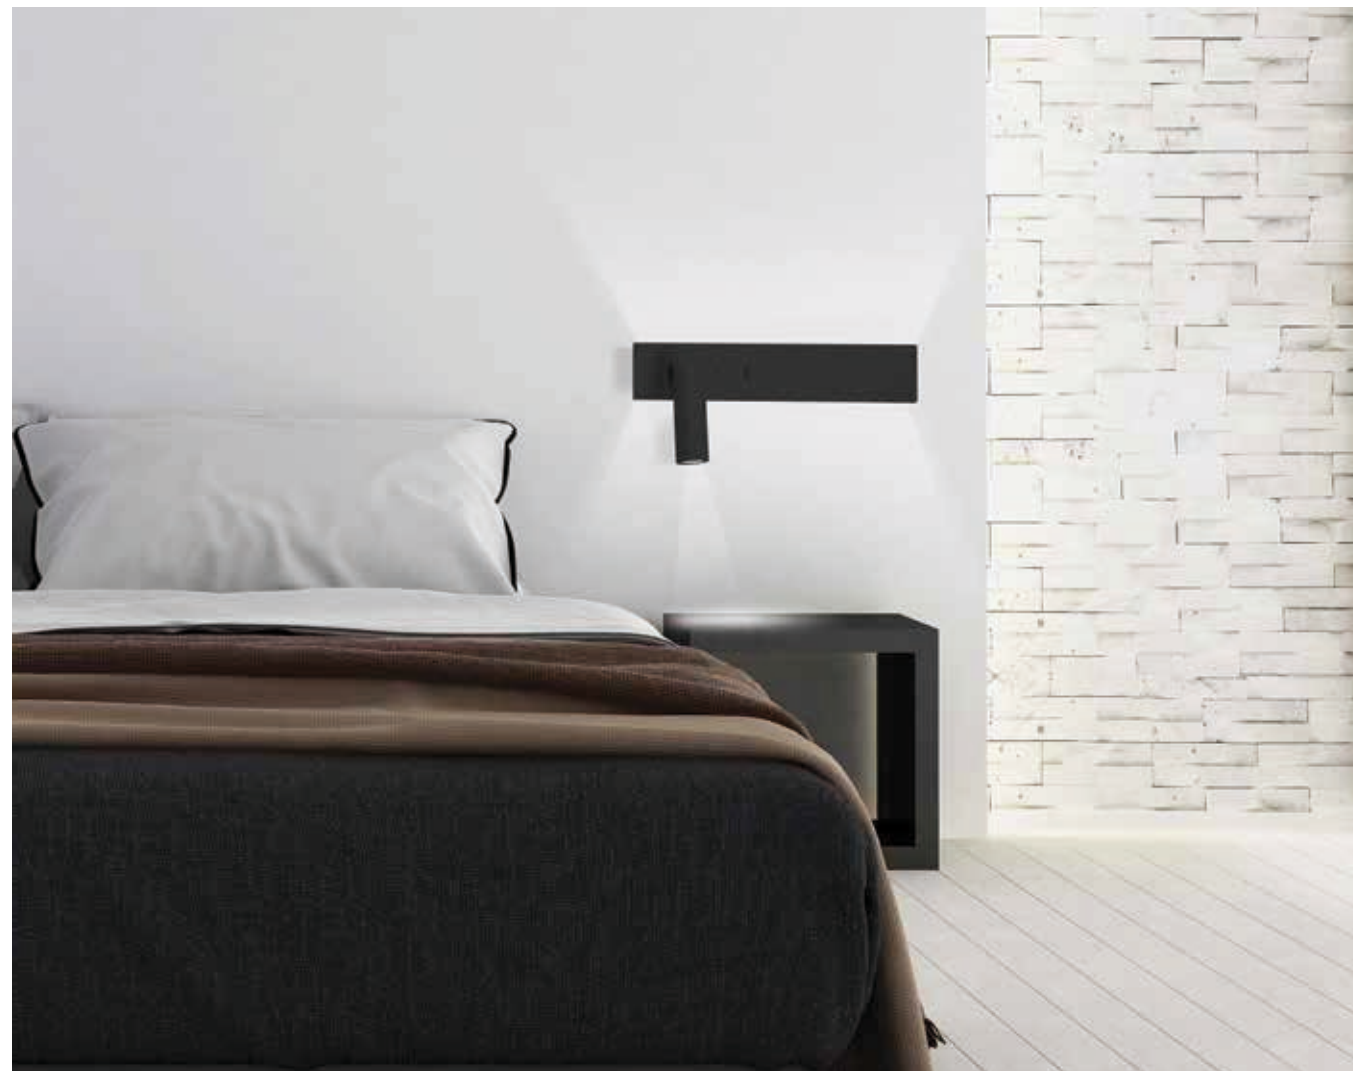

Power 3W
Input 220-240V, 50/60Hz
Color Temperature 3000K
Lumen 240Lm
Cri 80
Dimensions W: 8cm H: 19cm
Depth 6.5cm
Non Dimmable ☒
Switch On/Off
Material Metal - Aluminium
Cutting Hole 17x6cm
Special Feature Stick W: 4cm H: 14cm
Color Black Matt / **Code H43**
Color Brushed Copper / **Code H44**