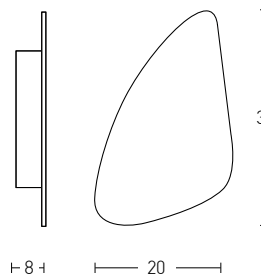

Bulb 2xG9 Led
Power MAX 7W
Input 220-240V, 50/60Hz
Dimensions L: 6cm W: 23cm H: 30cm
Material Metal - Marble
Color White Marble / **Code 18153-S**