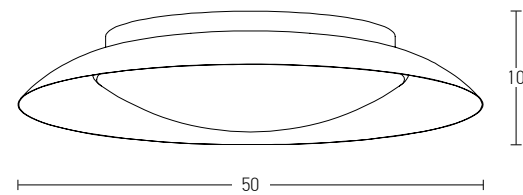

Power 20W
Input 220-240V, 50/60Hz
Color Temperature 3000K
Lumen 1800Lm
Cri 80
Dimensions Ø: 40cm H: 8.5cm
Non Dimmable ☒
Material Metal - Acrylic
Special Feature Optional Dimming PhaseCut
Color Black - Copper / **Code 1957**
Color Black - Golden Leaf / **Code 1961**

Power 28W
Input 220-240V, 50/60Hz
Color Temperature 3000K
Lumen 2520Lm
Cri 80
Dimensions Ø: 50cm H: 10cm
Non Dimmable ☒
Material Metal - Acrylic
Color Black - Copper / **Code 1959**
Color Black - Golden Leaf / **Code 1962**

Model Finishing