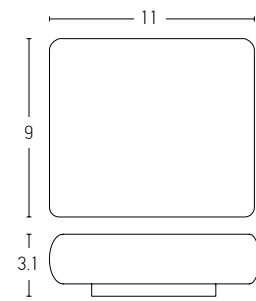

Power 2 x 3W
Input 220-240V, 50/60Hz
Color Temperature 3000K
Lumen 480Lm
Cri 80
IP 65
Dimensions L: 3.1cm W: 11cm H: 9cm
Material Aluminium - Tempered Glass
Special Feature Up - Down Light
Color Graphite / **Code E238**