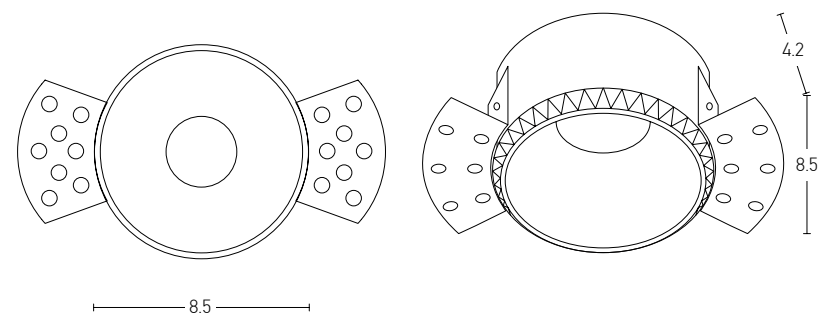

Down Light
Dimensions
Cutting Hole
Material
Depth Required
Color
Color

Ø: 8.5cm H: 4.2cm
Ø: 8.5cm
Aluminium - Plastic Reflector
10cm
Sandy White - Black Reflector / **Code S089**
Sandy White - White Reflector/ **Code S088**