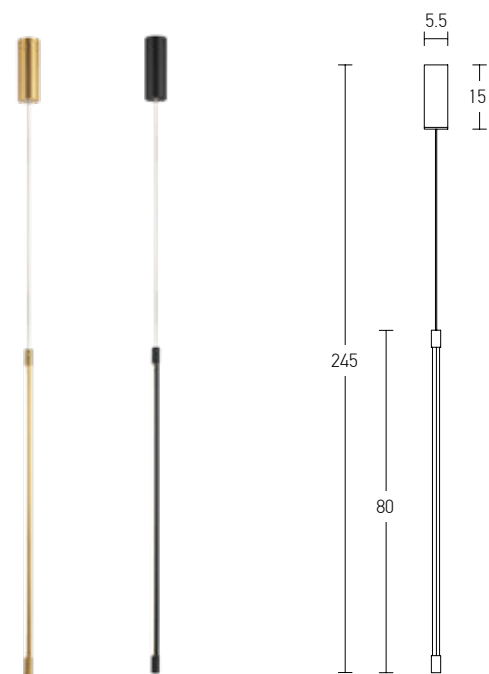

Power	12W
Input	220-240V, 50/60Hz
Color Temperature	3000K
Lumen	960Lm
Cri	80
Dimensions	Ø: 1.6cm H: 80cm
Base	Ø: 5.5cm H: 15cm
Non Dimmable	☒
Material	Aluminium - Acrylic
Special Feature	150cm Cable Adjustable
Color	Black Matt / Code 20121
Color	Gold Matt / Code 20122