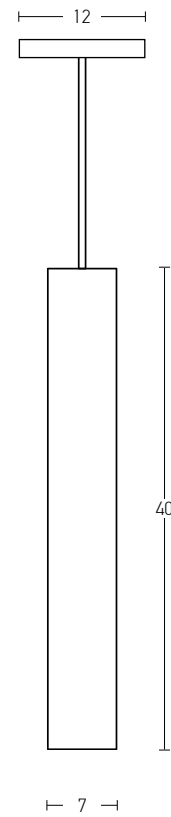

Bulb 1xGU10
Power MAX 35W
Input 220-240V, 50/60Hz
Dimensions Ø: 7cm H: 40cm
Base Ø: 12cm H: 2.5cm
Material Concrete
Special Feature 100cm Cable Adjustable
Color Concrete - Black Matt Base / **Code 180024**

Suggested Trimless Canopy **Code 20144**