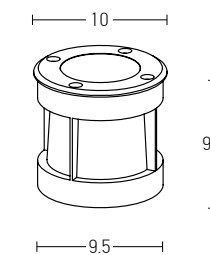

Power 3W
Input 24V
Color Temperature 3000K
Lumen 180Lm
Cri 80
IP 65
IK 10
Dimensions Ø: 4.8cm H: 10cm
Material Aluminium - Stainless Steel- PC Diffuser
Recommended Driver D-8-24 (Not Included)
Color Aluminium / **Code E179**

Driver D-8-24
Power 8W
Input 220-240V, 50/60Hz
Output 24V
Dimensions L: 7.5cm W: 3cm H: 2.3cm
IP 42