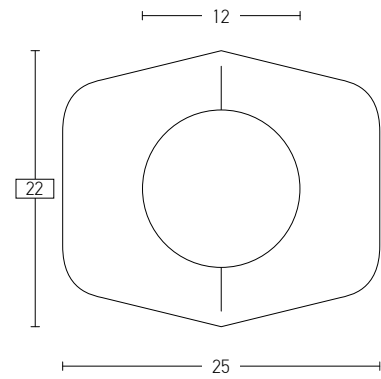

Bulb 1xG9 Led
Power MAX 9W
Input 220-240V, 50/60Hz
Dimensions L: 16cm W: 25cm H: 22cm
Material Metal - Opal Glass
Special Feature Opal Glass Ø: 12cm
Color Grey / **Code 20347-L**
Color Black Matt / **Code 20348-L**
Color Yellow / **Code 20346-L**