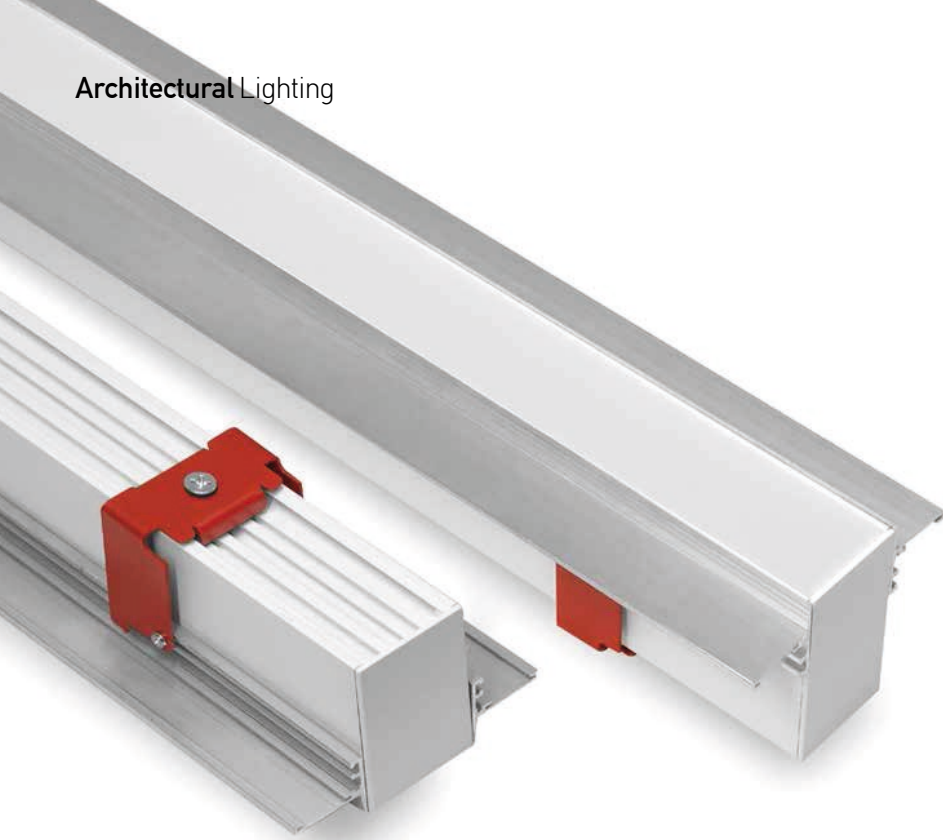

Fill in your code using the following items from the table.

Trimless Profile					
Code	Length	Driver	Kelvin	Set	Body Color
53	58 = 58cm	O = ON/OFF	3 = 3000K	E = HE	W = Sandy White
53	86 = 86cm	D = Dali	4 = 4000K	O = HO	B = Sandy Black
53	114 = 114cm				
53	142 = 142cm				
53	170 = 170cm				
53	198 = 198cm				
53	226 = 226cm				
53	254 = 254cm				
53	282 = 282cm				
53	310 = 310cm				
53	338 = 338cm				

Guide to Create your Code by Choosing : 53 - Length - Driver - Kelvin - Set - Body Color