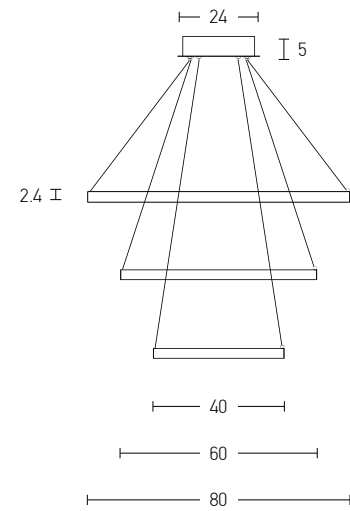

Power 135W
Input 220-240V, 50/60Hz
Color Temperature 3000K
Lumen 9450Lm
Cri 80
Dimensions $\varnothing$: 40cm / $\varnothing$: 60cm / $\varnothing$: 80cm H: 2.4cm
Base $\varnothing$: 24cm H: 5cm
Non Dimmable ☒
Material Aluminium - Acrylic
Special Feature 150cm Cable Adjustable , Profile 2.4x1.5cm
Color Copper / **Code 180031**

Power 135W
Input 220-240V, 50/60Hz
Color Temperature 3000K
Lumen 9450Lm
Cri 80
Dimensions $\varnothing$: 40cm / $\varnothing$: 60cm / $\varnothing$: 80cm H: 2.4cm
Base $\varnothing$: 24cm H: 5cm
Dimmable Triac ☐
Material Aluminium - Acrylic
Special Feature 150cm Cable Adjustable , Profile 2.4x1.5cm
Color Copper / **Code 180031-D**