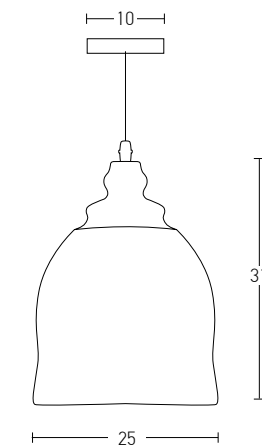

Bulb 1xE27
Power MAX 40W
Input 220-240V, 50/60Hz
Dimensions Ø: 25cm H: 31cm
Base Ø: 10cm H: 2cm
Material Metal
Special Feature 200cm Cable Adjustable
Color Black Matt / **Code 1505**
Color Gold / **Code 20361**

Suggested Trimless Canopy **Code 20144**