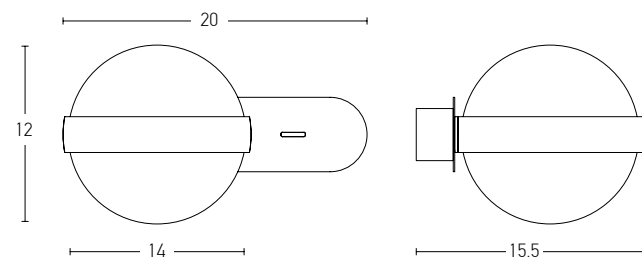

Power	5.6W
Input	220-240V, 50/60Hz
Color Temperature	3000K
Lumen	400Lm
Cri	80
Dimensions	L: 15.5cm W: 20cm H: 12cm
Base	L: 2.5cm W: 20cm H: 6cm
Non Dimmable	☒
Material	Metal - Acrylic
Special Feature	Switch On-Off
Color	White Matt / Code 20167
Color	Grey / Code 20168