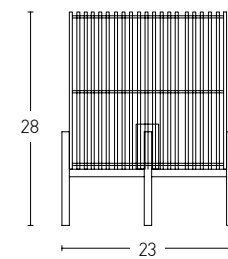

Bulb 1xE14
Power MAX 25W
Input 220-240V, 50/60Hz
Dimensions Ø: 23cm H: 28cm
Material Metal - Rattan
Special Feature 120cm Cable Available
Color Natural / **Code 20232**