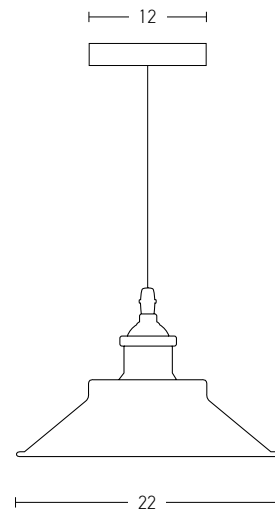

Indoor Lighting

Bulb 1xE27
Power MAX 40W
Input 220-240V, 50/60Hz
Dimensions Ø: 22cm H: 14cm
Base Ø: 12cm H: 2cm
Material Metal
Special Feature 150cm Cable Adjustable
Color Black Matt - Bronze / **Code 1464**