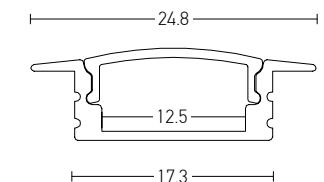

2m Profile + Opal PC Cover, Aluminium

Profile Set	
20206	2m Aluminium Profile + 2m Opal PC Cover
20206-E	2pcs End Caps with Hole , 2pcs End Caps without Hole , 4pcs Metal Clips