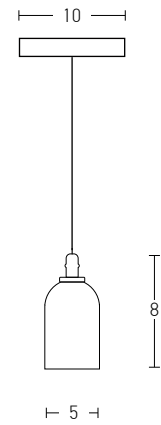

Bulb 1xE27
Power MAX 40W
Input 220-240V, 50/60Hz
Dimensions Ø: 5cm H: 8cm
Base Ø: 10cm H: 2.5cm
Material Concrete
Special Feature 120cm Cable Adjustable
Color Concrete - Chrome Base / **Code 1657**