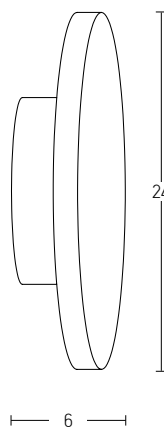

Power 6W
Input 220-240V, 50/60Hz
Color Temperature 3000K
Lumen 420Lm
Cri 80
Dimensions Ø: 18cm L: 6cm
Non Dimmable ☐
Material Metal - Brass - Acrylic
Color Brushed Brass / **Code 20349**

Power 10W
Input 220-240V, 50/60Hz
Color Temperature 3000K
Lumen 700Lm
Cri 80
Dimensions Ø: 24cm L: 6cm
Non Dimmable ☐
Material Metal - Brass - Acrylic
Color Brushed Brass / **Code 20350**