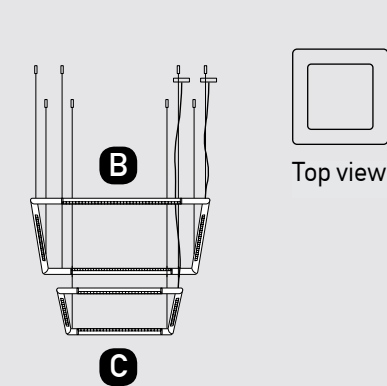

A

B

C

Our Suggestion

Become an artist and make your combination
 Use your imagination to create your masterpiece with our limitless options.

Power 48W
 Input 220-240V, 50/60Hz
 Color Temperature 3000K
 Lumen 3600Lm
 Cri 80
 Dimensions L: 80+160cm H: 200cm
 Base Ø: 16cm H: 3.5cm
 Dimmable 
 Material Aluminium - Acrylic
 Special Feature Step Dimming 10%-40%-100%
 Profile 2x3cm
 Color White Matt / **Code 20129**