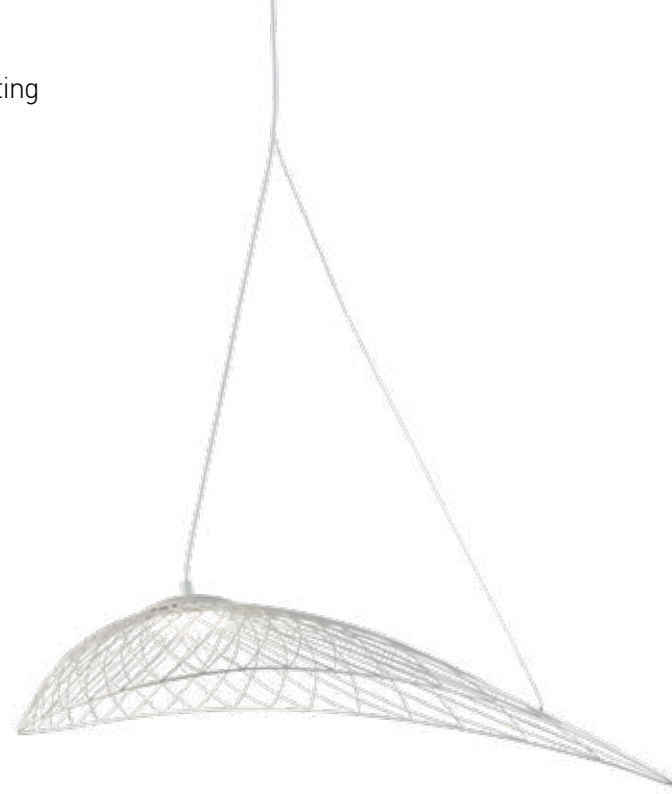

Power 10W
Input 220-240V, 50/60Hz
Color Temperature 3000K
Lumen 1000Lm
Cri 80
Dimensions L: 76cm W: 40cm H: 17cm
Base Ø: 10cm H: 2.5cm
Non Dimmable ☒
Material Metal - Diffuser
Special Feature 200cm Cable Adjustable
Optional Dimming PhaseCut
Color White Matt / **Code 1976**
Color Black Matt / **Code 1975**