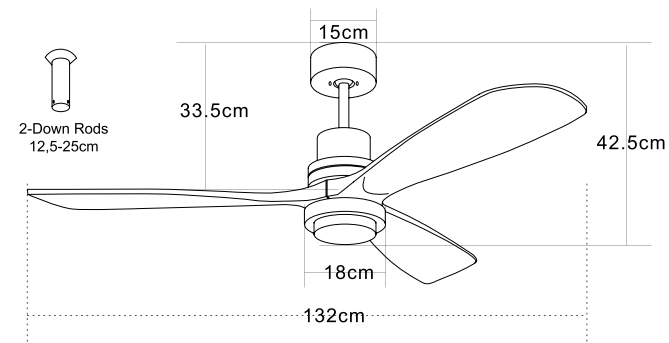

Led Light Source 15W
Input 220-240V, 50/60Hz
Color Temperature 3000K, 4000K, 6000K
Lumen 1500Lm
Cri 80
dB 20
Dimensions 52" Ø: 132cm H: 42.5-55cm
Air Flow 156.3m³ min
Night Mode Time Setting 1h / 2h / 4h / 8h
Material Metal - Glass - Wood
Special Feature 2 Down Rods 12.5-25cm
Summer & Winter Function
Motor Feature DC Motor 38W
5 Speeds

Color White Matt - Natural Wood Blades / **Code 19140**
Color Black Matt - Natural Wood Blades / **Code 19141**