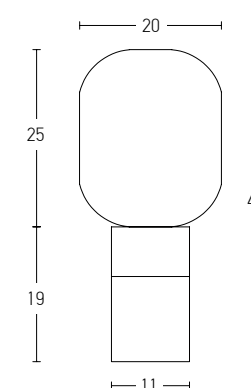

Bulb 1xE27
Power MAX 25W
Input 220-240V, 50/60Hz
Dimensions Ø: 20cm H: 44cm
Base Ø: 11cm H: 19cm
Material Metal - Marble - Glass
Special Feature 150cm Cable Available
Color White Marble - Champagne - Brushed Brass / **Code 20253**