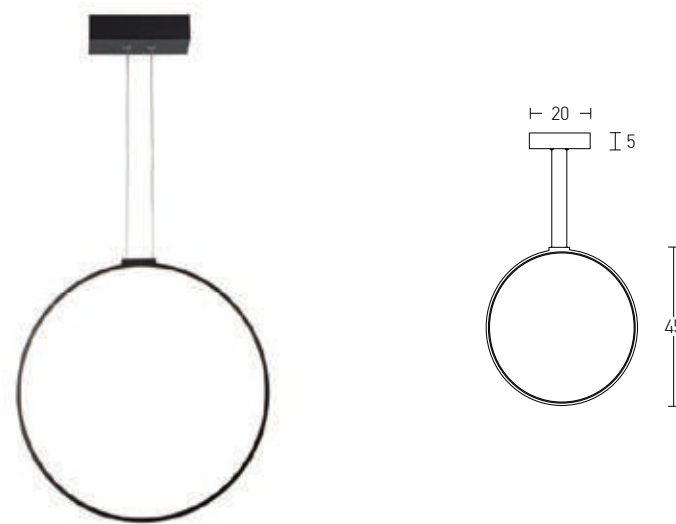

Power 24W
Input 220-240V, 50/60Hz
Color Temperature 3000K
Lumen 1920Lm
Cri 80
Dimensions Ø: 45cm
Base L: 20cm W: 6cm H: 5cm
Non Dimmable ☒
Material Metal - Aluminium - Acrylic
Special Feature 60cm Cable Adjustable
Optional Dimming DALI
Color Black Matt / **Code 1612**