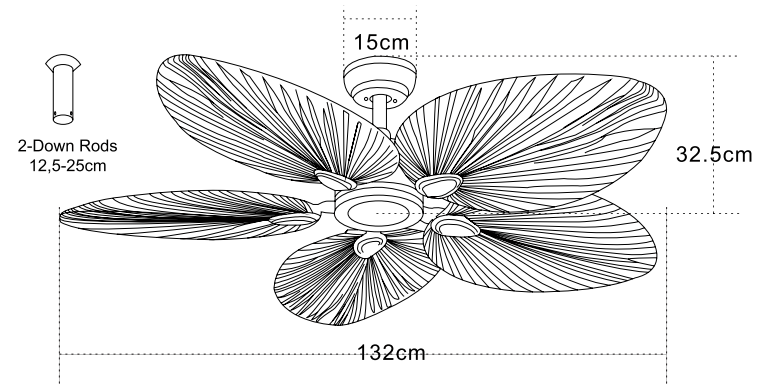

Color White Matt - Natural Wood Blades / **Code 19140**
 Color Black Matt - Natural Wood Blades / **Code 19141**

Indoor Ceiling Fans

Led Light Source	Without Light
Input	220-240V, 50/60Hz
dB	23
Dimensions	52" Ø: 132cm H: 32.5-45cm
Air Flow	145.3m ³ / min
Night Mode	Time Setting 1h / 2h / 4h / 8h
Material	Metal - Wood
Special Feature	2 Down Rods 12.5-25cm Summer Function
Motor Feature	AC Motor 62W 3 Speeds
Color	Coffee Matt - Cherry Wood Blades / Code 19143
Color	Chrome Matt - Natural Wood Blades / Code 19142