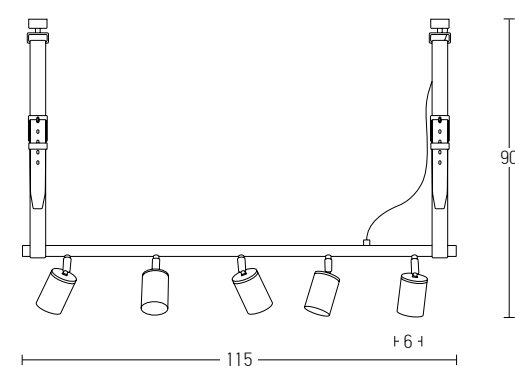

Bulb 5xGU10
Power MAX 25W
Input 220-240V, 50/60Hz
Base Ø: 8cm H: 2cm
Material Metal - Leather
Color Black Matt - Copper Rusty / **Code 16121**