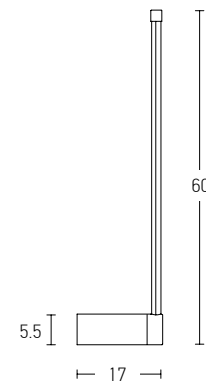

Power 48W
Input 220-240V, 50/60Hz
Color Temperature 3000K
Lumen 3600Lm
Cri 80
Dimensions Ø: 55.5cm L: 122cm H: 205cm
Base Ø: 16cm H: 3.5cm
Dimmable 
Material Aluminium - Acrylic
Special Feature Step Dimming 10%-40%-100%
Profile Ø: 2cm
Color Black / **Code 20128**

Power	7W
Input	220-240V, 50/60Hz
Color Temperature	3000K
Lumen	560Lm
Cri	90
Dimensions	Ø: 1cm Ø: 3.2cm H: 60cm
Base	Ø: 8cm H: 3.2cm
Non Dimmable	<input checked="" type="checkbox"/>
Material	Aluminium
Beam Angle	18°
Special Feature	100cm Cable Adjustable
Color	Brass - Black Matt / Code 20143
Color	Black Matt / Code 20142

Suggested Trimless Canopy **Code 20144**

Power 22W
Input 220-240V, 50/60Hz
Color Temperature 3000K
Lumen 1760Lm
Cri 80
Dimensions Ø: 1.6cm H: 119cm H: 300cm
Base Ø: 5.5cm H: 12cm
Non Dimmable ☒
Material Aluminium - Acrylic
Color Black Matt / Code 20184