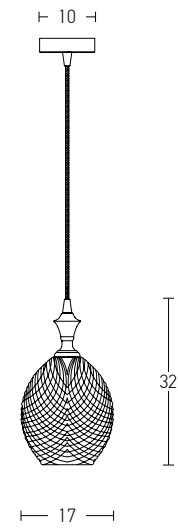

Bulb 1xE27
Power MAX 40W
Input 220-240V, 50/60Hz
Dimensions Ø: 17cm H: 32cm
Base Ø: 10cm H: 2cm
Material Metal - Glass
Special Feature 200cm Cable Adjustable
Color Chrome - Smoked Grey / **Code 1987**