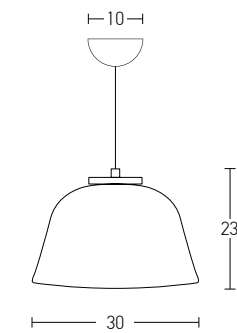

Bulb 1xE27
Power MAX 40W
Input 220-240V, 50/60Hz
Dimensions Ø: 30cm H: 23cm
Base Ø: 10cm H: 4.5cm
Material Aluminium - Wood
Special Feature 150cm Cable Adjustable
Color White Matt / **Code 180090**