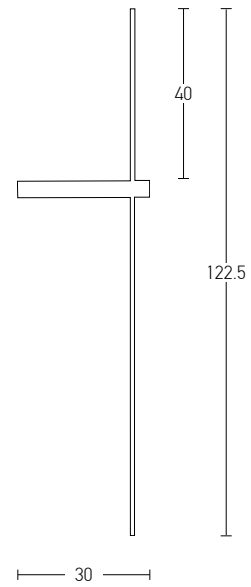

Power 12W
Input 220-240V, 50/60Hz
Color Temperature 3000K
Lumen 960Lm
Cri 80
Dimensions L: 6.3cm W: 30cm H: 122.5cm
Base L: 5cm W: 30cm H: 4cm
Non Dimmable ☒
Material Aluminium - Diffuser
Special Feature Optional Dimming PhaseCut
Color Sandy Black / **Code 19117**