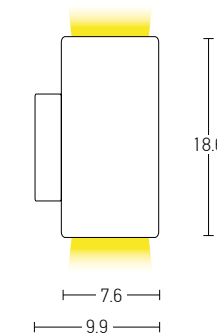

Bulb 2xGU10
Power MAX 9W
Input 220-240V, 50/60Hz
IP 54
Dimensions Ø: 7.6cm L: 9.9cm H: 18.6cm
Material ABS - PC Diffuser
Color White / **Code E186**