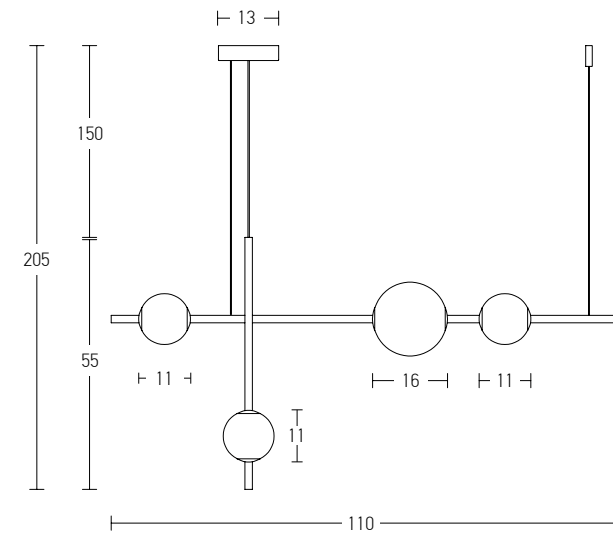

Power 18W
Input 220-240V, 50/60Hz
Color Temperature 3000K
Lumen 1440Lm
Cri 80
Dimensions L: 110cm H: 205cm
Base Ø: 13cm H: 3.2cm
Dimmable ☐
Material Metal - Opal Glass
Special Feature Step Dimming 10%-40%-100%
Glass Ø: 16cm
Glass Ø: 11cm
Color Black Matt / **Code 20131**