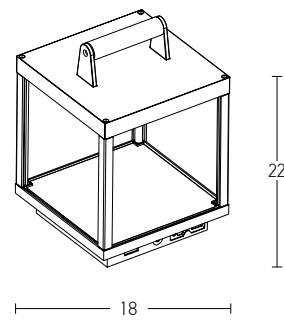

Power 5W
Input 220-240V, 50/60Hz
Color Temperature 3000K
Lumen 375Lm
Cri 80
IP 54
Dimensions L: 18cm W: 18cm H: 22cm
3 Steps Dimming 10% , 50% , 100%
Duration 15h , 10h , 7h
Material Aluminium - Difusser
Special Feature Portable Table Lamp
USB Cable & Adaptor Included

Color Black / **Code E218**