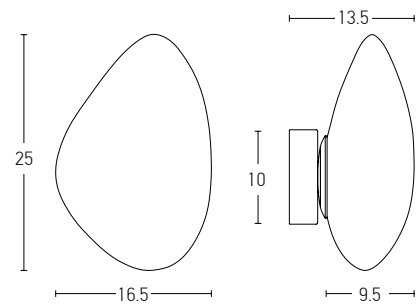

Indoor Led Lighting

Power 5W
Input 220-240V, 50/60Hz
Color Temperature 3000K
Lumen 400Lm
Cri 80
Dimensions L: 13.5cm W: 16.5cm H: 25cm
Base Ø: 10cm H: 3cm
Non Dimmable ☒
Material Metal - Opal Glass
Color White / **Code 20137**