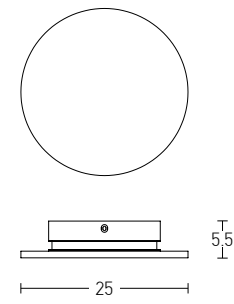

Bulb 1xE27
Power MAX 40W
Input 220-240V . 50/60Hz
Dimensions L: 16.6cm W:38.7cm H: 10.9cm
Material Gypsum - Glass
Color Pure White / **Code 20273**

Bulb 1xE14
Power MAX 40W
Input 220-240V . 50/60Hz
Dimensions L: 11cm W: 22cm H: 8.5cm
Material Gypsum
Color Pure White / **Code 20274**

Power 9.2W
Input 220-240V . 50/60Hz
Color Temperature 3000K
Lumen 460Lm
Cri 80
Dimensions Ø: 25cm L: 5.5cm
Material Gypsum
Color Pure White / **Code 20272**

Power 7.5W
Input 220-240V . 50/60Hz
Color Temperature 3000K
Lumen 375Lm
Cri 80
Dimensions Ø: 15cm L: 4.1cm
Material Gypsum
Color Pure White / **Code 20271**