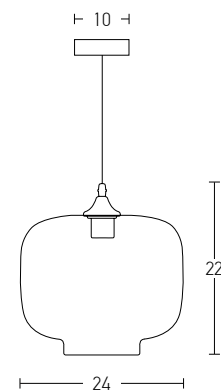

Bulb 1xE27
Power MAX 40W
Input 220-240V, 50/60Hz
Dimensions Ø: 24cm H: 22cm
Base Ø: 10cm H: 2.5cm
Material Glass
Special Feature 150cm Cable Adjustable
Color Smoked Grey / **Code 14102**