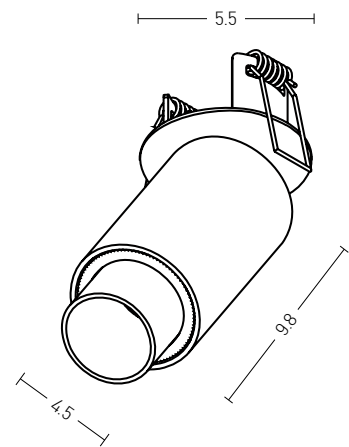

Power	11W
Input	220-240V, 50/60Hz
Color Temperature	3000K
Lumen	990Lm
Cri	80
Dimensions	Ø: 4.5cm H: 9.8cm
Beam Angle	15-30° Adjustable
Cutting Hole	Ø: 5cm
Base	Ø: 5.5cm
Material	Aluminium
Special Feature	Recessed Zoomable Spot Included LED Driver
Color	Sandy White - Black / Code 1928
Color	Sandy Black / Code 1928-B