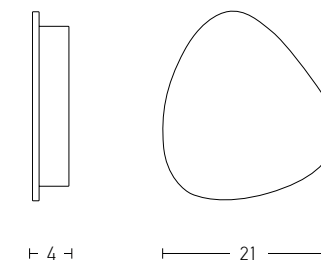

Bulb 2xG9 Led
Power MAX 7W
Input 220-240V, 50/60Hz
Dimensions L: 4cm W: 21cm
Material Metal - Acrylic

Color White Matt / Code 17023-W
Color Blue Matt / Code 17023-BL
Color Green Matt / Code 17023-G