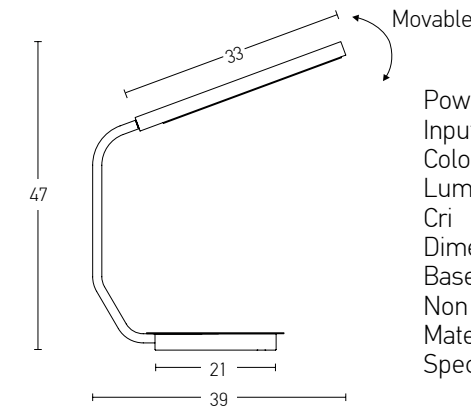

Power 6W
Input 220-240V, 50/60Hz
Color Temperature 3000K
Lumen 420Lm
Cri 80
Dimensions Ø: 10cm H: 50cm
Base Ø: 14cm H: 1cm
Non Dimmable ☐
Material ☒ Metal - Aluminium
Color Sandy Black / **Code 20112**

Power 6W
Input 220-240V, 50/60Hz
Color Temperature 3000K
Lumen 480Lm
Cri 80
Dimensions L: 39cm W: 13cm H: 47cm
Base L: 21cm W: 13cm
Non Dimmable ☒
Material ☒ Metal - Aluminium
Special Feature Profile 1.5x2x33cm Movable
Color Sandy Black / **Code 20110**