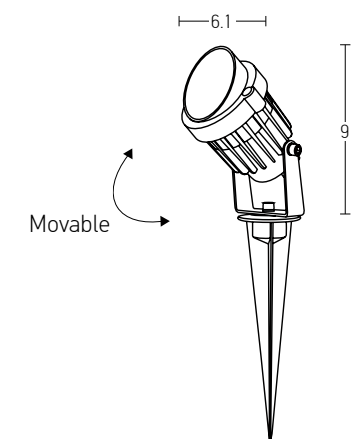

Power 5W
Input 220-240V, 50/60Hz
Color Temperature 3000K
Lumen 450Lm
Cri 80
IP 65
Dimensions Ø: 6.1cm H: 9cm
Optic 36°
Material Aluminium - Tempered Glass
Special Feature Movable
Spike Included

Color Graphite / **Code E153**