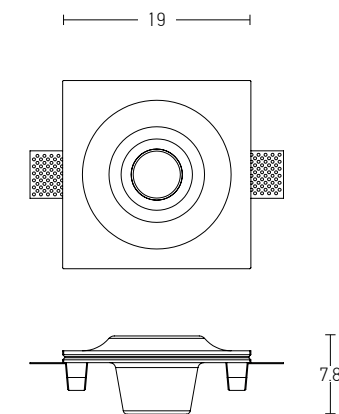

Bulb 1xGU10
Power MAX 50W
Input 220-240V, 50/60Hz
Dimensions L: 12cm W: 12cm H: 6.2cm
Cutting Hole L: 12.2cm W: 12.2cm
Material Gypsum
Depth Required JTT: 11.5cm
Special Feature GU10 Lampholder Included
Color Pure White / **Code S029**

Bulb 1xGU10
Power MAX 40W
Input 220-240V, 50/60Hz
Dimensions L: 22cm W: 22cm H: 10.5cm
Cutting Hole L: 22.2cm W: 22.2cm
Material Gypsum
Depth Required JTT: 4cm
Special Feature GU10 Lampholder Included
Color Pure White / **Code S109**

Bulb 1xGU10
Power MAX 40W
Input 220-240V, 50/60Hz
Dimensions L: 19cm W: 19cm H: 7.8cm
Cutting Hole L: 19.2cm W: 19.2cm
Material Gypsum
Depth Required JTT: 10.5cm
Special Feature GU10 Lampholder Included
Color Pure White / **Code S108**