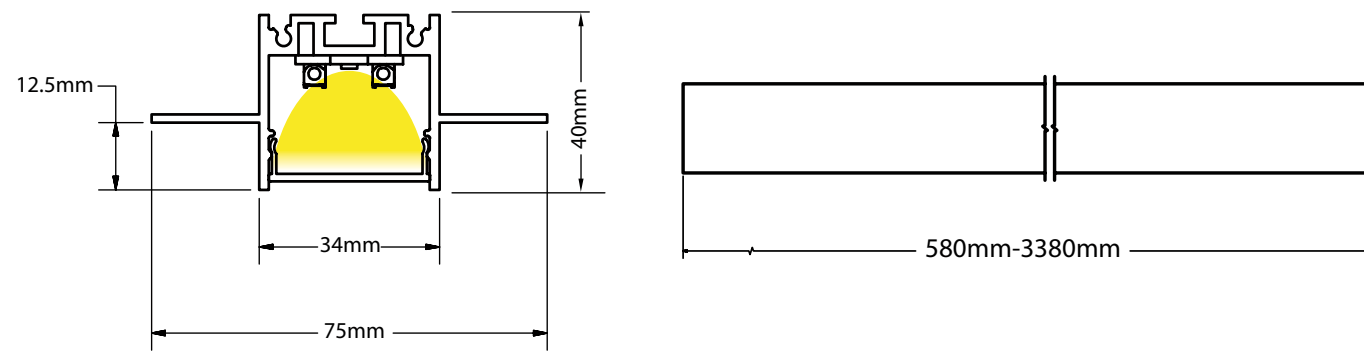

Fill in your code using the following items from the table.

Trimless Profile					
Code	Length	Driver	Kelvin	Set	Body Color
33	58 = 58cm	O = ON/OFF	3 = 3000K	E = HE	W = Sandy White
33	86 = 86cm	D = Dali	4 = 4000K	O = HO	B = Sandy Black
33	114 = 114cm				
33	142 = 142cm				
33	170 = 170cm				
33	198 = 198cm				
33	226 = 226cm				
33	254 = 254cm				
33	282 = 282cm				
33	310 = 310cm				
33	338 = 338cm				

Guide to Create your Code by Choosing : 33 - Length - Driver - Kelvin - Set - Body Color