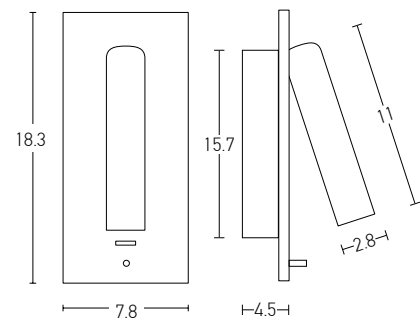

Power 3W
Input 220-240V, 50/60Hz
Color Temperature 3000K
Lumen 240Lm
Cri 80
Dimensions L: 4-12.5cm W: 7.8cm H: 18.3cm
Depth 4.5cm
Non Dimmable ☒
Switch On/Off
Material Metal - Aluminium
Cutting Hole 15.8x5.7cm
Special Feature USB Charger
Stick Ø: 2.8cm H: 11cm
Color Black Matt / **Code H65**
Color Chrome Matt / **Code H66**
Color Brushed Brass / **Code H67**