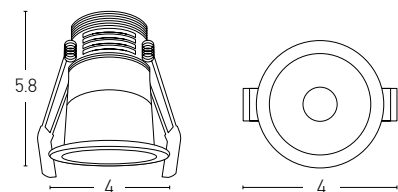

Power 4W
Input 220-240V, 50/60Hz
Color Temperature 3000K
Lumen 270Lm
Cri 90
Dimensions Ø: 4cm H: 5.8cm
Cutting Hole Ø: 3.3cm
Beam Angle 24°
Non Dimmable ☒
Material Aluminium
Depth Required 6.5cm
Driver Included (700mA)
Color White Matt - Black Matt / **Code S092**

Power 6W
Input 220-240V, 50/60Hz
Color Temperature 3000K
Lumen 420Lm
Cri 90
Dimensions Ø: 6cm H: 8.2cm
Cutting Hole Ø: 5.1cm
Beam Angle 40°
Non Dimmable ☒
Material Aluminium
Depth Required 9cm
Driver Included (160mA)
Color White Matt - Black Matt / **Code S093**

Power 15W
Input 220-240V, 50/60Hz
Color Temperature 3000K
Lumen 1050Lm
Cri 90
Dimensions Ø: 7.5cm H: 10cm
Cutting Hole Ø: 6.8cm
Beam Angle 38°
Non Dimmable ☒
Material Aluminium
Depth Required 11cm
Driver Included (350mA)
Color White Matt - Black Matt / **Code S094**

Power 6W
Input 220-240V, 50/60Hz
Color Temperature 3000K
Lumen 480Lm
Cri 90
Dimensions Ø: 5.5cm H: 9.1cm
Cutting Hole Ø: 5.2cm
Beam Angle 24°
Non Dimmable ☒
Material Aluminium
Depth Required 9.5cm
Driver Included (160mA)
Color White Matt / **Code S073**

Power 10W
Input 220-240V, 50/60Hz
Color Temperature 3000K
Lumen 800Lm
Cri 90
Dimensions Ø: 7.5cm H: 9.8cm
Cutting Hole Ø: 7.2cm
Beam Angle 31°
Non Dimmable ☒
Material Aluminium
Depth Required 10.5cm
Driver Included (250mA)
Color White Matt / **Code S075**

Power 6W
Input 220-240V, 50/60Hz
Color Temperature 3000K
Lumen 480Lm
Cri 90
Dimensions Ø: 5.5cm H: 9.1cm
Cutting Hole Ø: 5.2cm
Beam Angle 24°
Non Dimmable ☒
Material Aluminium
Depth Required 9.5cm
Driver Included (160mA)
Color Black Matt / **Code S074**

Power 10W
Input 220-240V, 50/60Hz
Color Temperature 3000K
Lumen 800Lm
Cri 90
Dimensions Ø: 7.5cm H: 9.8cm
Cutting Hole Ø: 7.2cm
Beam Angle 31°
Non Dimmable ☒
Material Aluminium
Depth Required 10.5cm
Driver Included (250mA)
Color Black Matt / **Code S076**