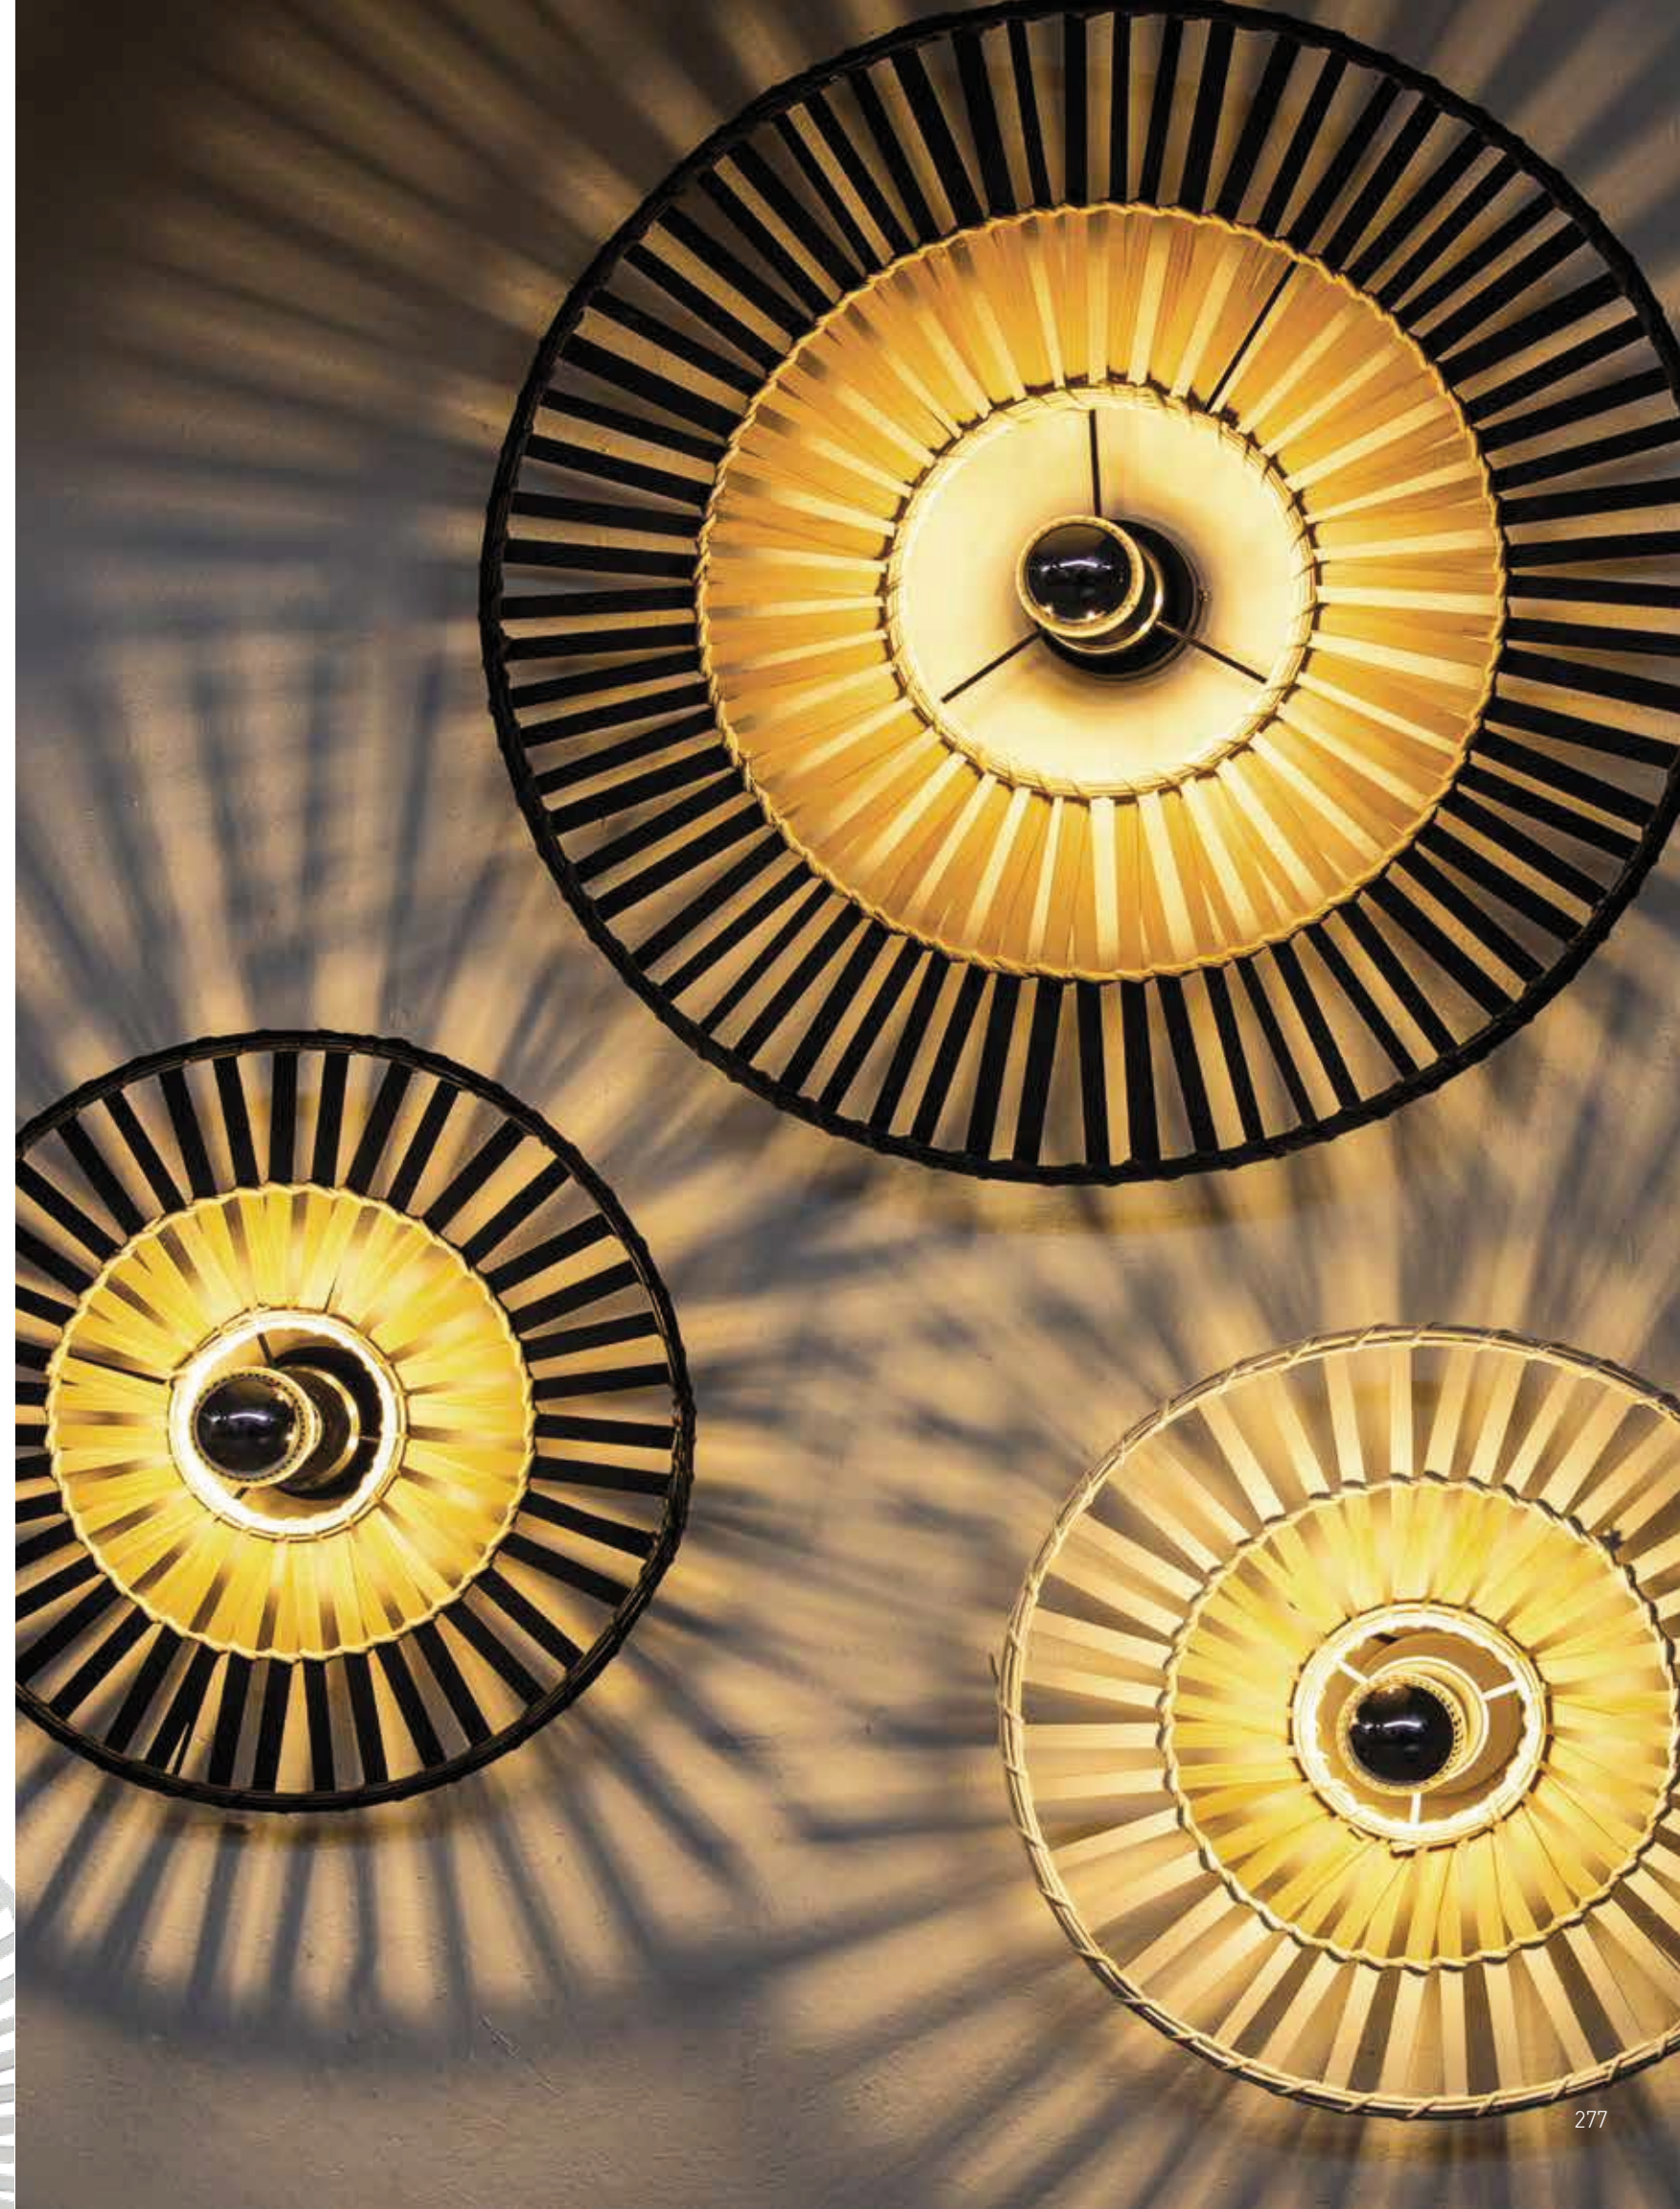

Bulb 1xE27
Power MAX 40W
Input 220-240V, 50/60Hz
Dimensions Ø: 80cm L: 8cm
Base Ø: 10cm H: 2cm
Material Metal - Bamboo
Color White - Natural Bamboo / **Code 19250**

Bulb 1xE27
Power MAX 40W
Input 220-240V, 50/60Hz
Dimensions Ø: 60cm L: 8cm
Base Ø: 10cm H: 2cm
Material Metal - Bamboo
Color Black - Natural Bamboo / **Code 19252**

Bulb 1xE27
Power MAX 40W
Input 220-240V, 50/60Hz
Dimensions Ø: 40cm L: 8cm
Base Ø: 10cm H: 2cm
Material Metal - Bamboo
Color White - Natural Bamboo / **Code 19251**
Black - Natural Bamboo / **Code 19253**