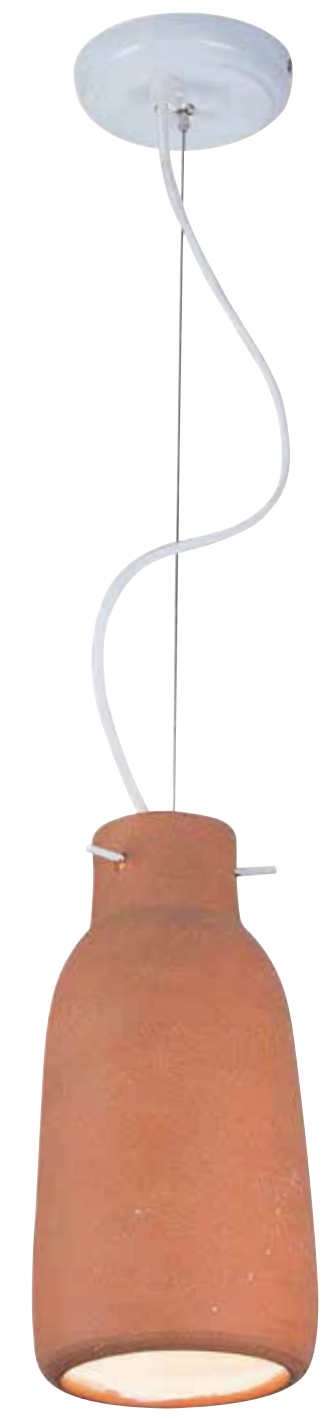

Bulb 1xE27
Power MAX 40W
Input 220-240V, 50/60Hz
Dimensions Ø: 28cm H: 27cm
Base Ø: 8cm H: 2cm
Material Clay
Special Feature 100cm Cable Adjustable
Color Natural / **Code 1664**

Bulb 1xE27
Power MAX 40W
Input 220-240V, 50/60Hz
Dimensions Ø: 13cm H: 27cm
Base Ø: 8cm H: 2cm
Material Clay
Special Feature 100cm Cable Adjustable
Color Natural / **Code 1665**

Bulb 1xE27
Power MAX 40W
Input 220-240V, 50/60Hz
Dimensions Ø: 18cm H: 27cm
Base Ø: 8cm H: 2cm
Material Clay
Special Feature 100cm Cable Adjustable
Color Natural / **Code 1663**