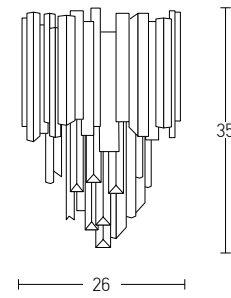

Bulb 2xE14
Power MAX 8W
Input 220-240V, 50/60Hz
Dimensions W: 26cm H: 35cm
Material Aluminium - Crystal Glass
Color Brass / **Code Z60132**