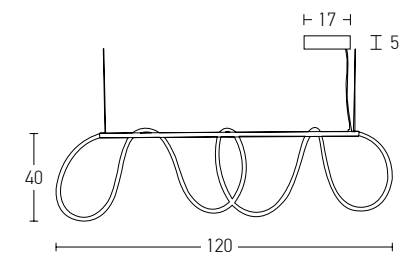

Power 60W
Input 220-240V, 50/60Hz
Color Temperature 3000K
Lumen 3600Lm
Cri 80
Dimensions Ø: 80cm H: 35cm
Base Ø: 17cm H: 5cm
Non Dimmable ☒
Material Metal - Silicon
Special Feature 360° Lighting Tube Ø: 2.4cm
190cm Cable Adjustable
Color Gold Matt / **Code 19261**