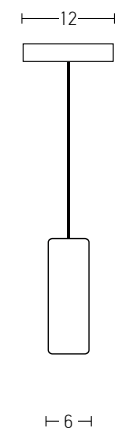

Bulb 1xE27
Power MAX 40W
Input 220-240V, 50/60Hz
Dimensions Ø: 6cm H: 15cm
Base Ø: 12cm H: 2cm
Material Marble
Special Feature 100cm Cable Adjustable
Color White Marble / **Code 17157**
Color Black Marble / **Code 17158**

Suggested Trimless Canopy **Code 20144**