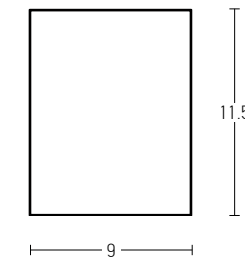

Bulb
Power
Dimensions
Material
Special Feature
Color
Color
Color
Color
Color
Color

1xGU10
MAX 40W
L: 9cm W: 9cm H: 11.5cm
Aluminium
GU10 Lampholder Included
White Matt / Code S039
Black Matt / Code S040
Gold Matt / Code S041
White Matt - Gold Matt / Code S042
Black Matt - Copper Matt / Code S043
Copper Matt / Code S044