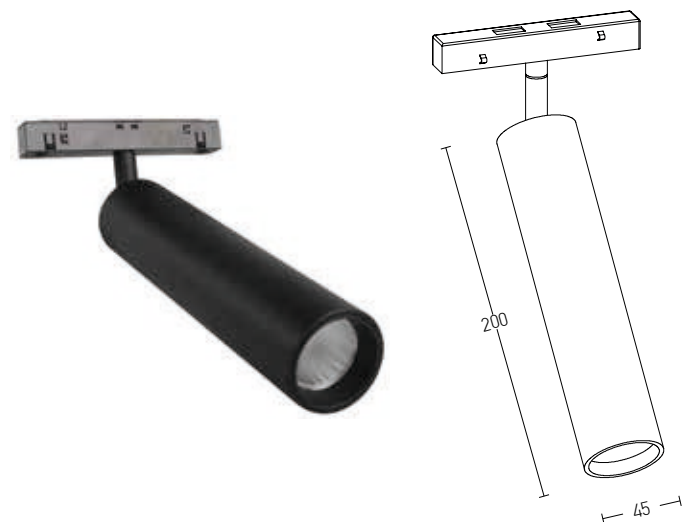

Power 15W
Input 48V
Color Temperature 3000K
Lumen 1650Lm
Cri 80
Dimensions $\varnothing$: 45mm H: 200mm
Beam Angle 24°
DALI Dimmable ☐
Material Aluminium
Color Sandy Black / Code 2095-D
CREE