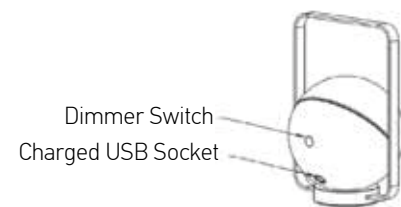

Power 1.5W
Input 220-240V, 50/60Hz
Color Temperature 2700K
Lumen 99Lm
Cri 80
IP 44
Dimensions Ø: 18cm
3 Steps Dimming 25%, 50%, 100%
Duration 20h, 10h, 5h
Material Aluminium - PC Difusser
Special Feature Portable Table Lamp
USB Cable & Adaptor Included
80cm Cable Adjustable

Color Black / Code E231