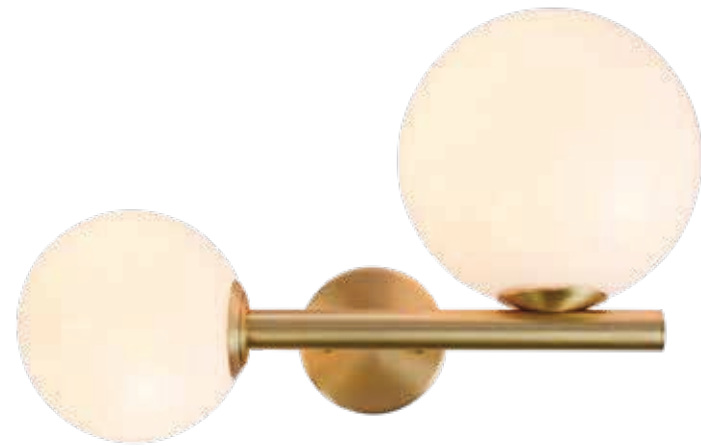

Bulb 1xE14 / 1xG9
Power MAX 15W
Input 220-240V, 50/60Hz
Dimensions L: 17.5cm W: 33cm H: 21cm
Base Ø: 8cm H: 3cm
Material Metal - Opal Glass
Special Feature Opal Glass Ø: 15cm / Ø: 10cm
Color Gold Matt / **Code 1995**