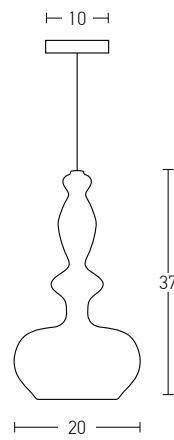

Bulb 1xE27
Power MAX 40W
Input 220-240V, 50/60Hz
Dimensions Ø: 20cm H: 37cm
Base Ø: 10cm H: 2cm
Material Metal - Glass
Special Feature 200cm Cable Adjustable
Color Clear Glass - Chrome / **Code 17039**