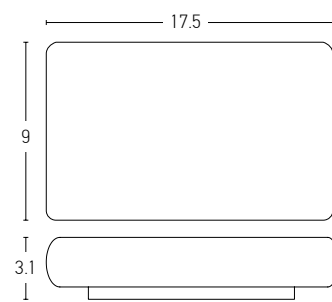

Power 2 x 6W
Input 220-240V, 50/60Hz
Color Temperature 3000K
Lumen 960Lm
Cri 80
IP 65
Dimensions L: 3.1cm W: 17.5cm H: 9cm
Material Aluminium - Tempered Glass
Special Feature Up - Down Light
Color Graphite / **Code E239**