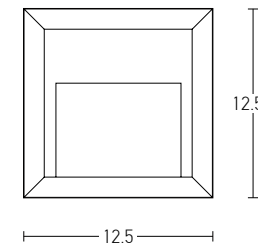

Power 2W
Input 220-240V, 50/60Hz
Color Temperature 3000K
Lumen 160Lm
Cri 80
IP 65
Dimensions L: 2.5cm W: 12.5cm H: 12.5cm
Material ABS
Color White / **Code Z67388-B**