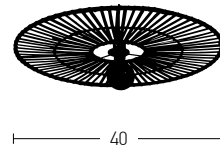

Bulb 1xE27
Power MAX 40W
Input 220-240V, 50/60Hz
Dimensions Ø: 80cm L: 8cm
Base Ø: 10cm H: 2cm
Material Metal - Bamboo
Color White - Natural Bamboo / **Code 19250**

Bulb 1xE27
Power MAX 40W
Input 220-240V, 50/60Hz
Dimensions Ø: 60cm L: 8cm
Base Ø: 10cm H: 2cm
Material Metal - Bamboo
Color Black - Natural Bamboo / **Code 19252**

Bulb 1xE27
Power MAX 40W
Input 220-240V, 50/60Hz
Dimensions Ø: 40cm L: 8cm
Base Ø: 10cm H: 2cm
Material Metal - Bamboo
Color White - Natural Bamboo / **Code 19251**
Black - Natural Bamboo / **Code 19253**