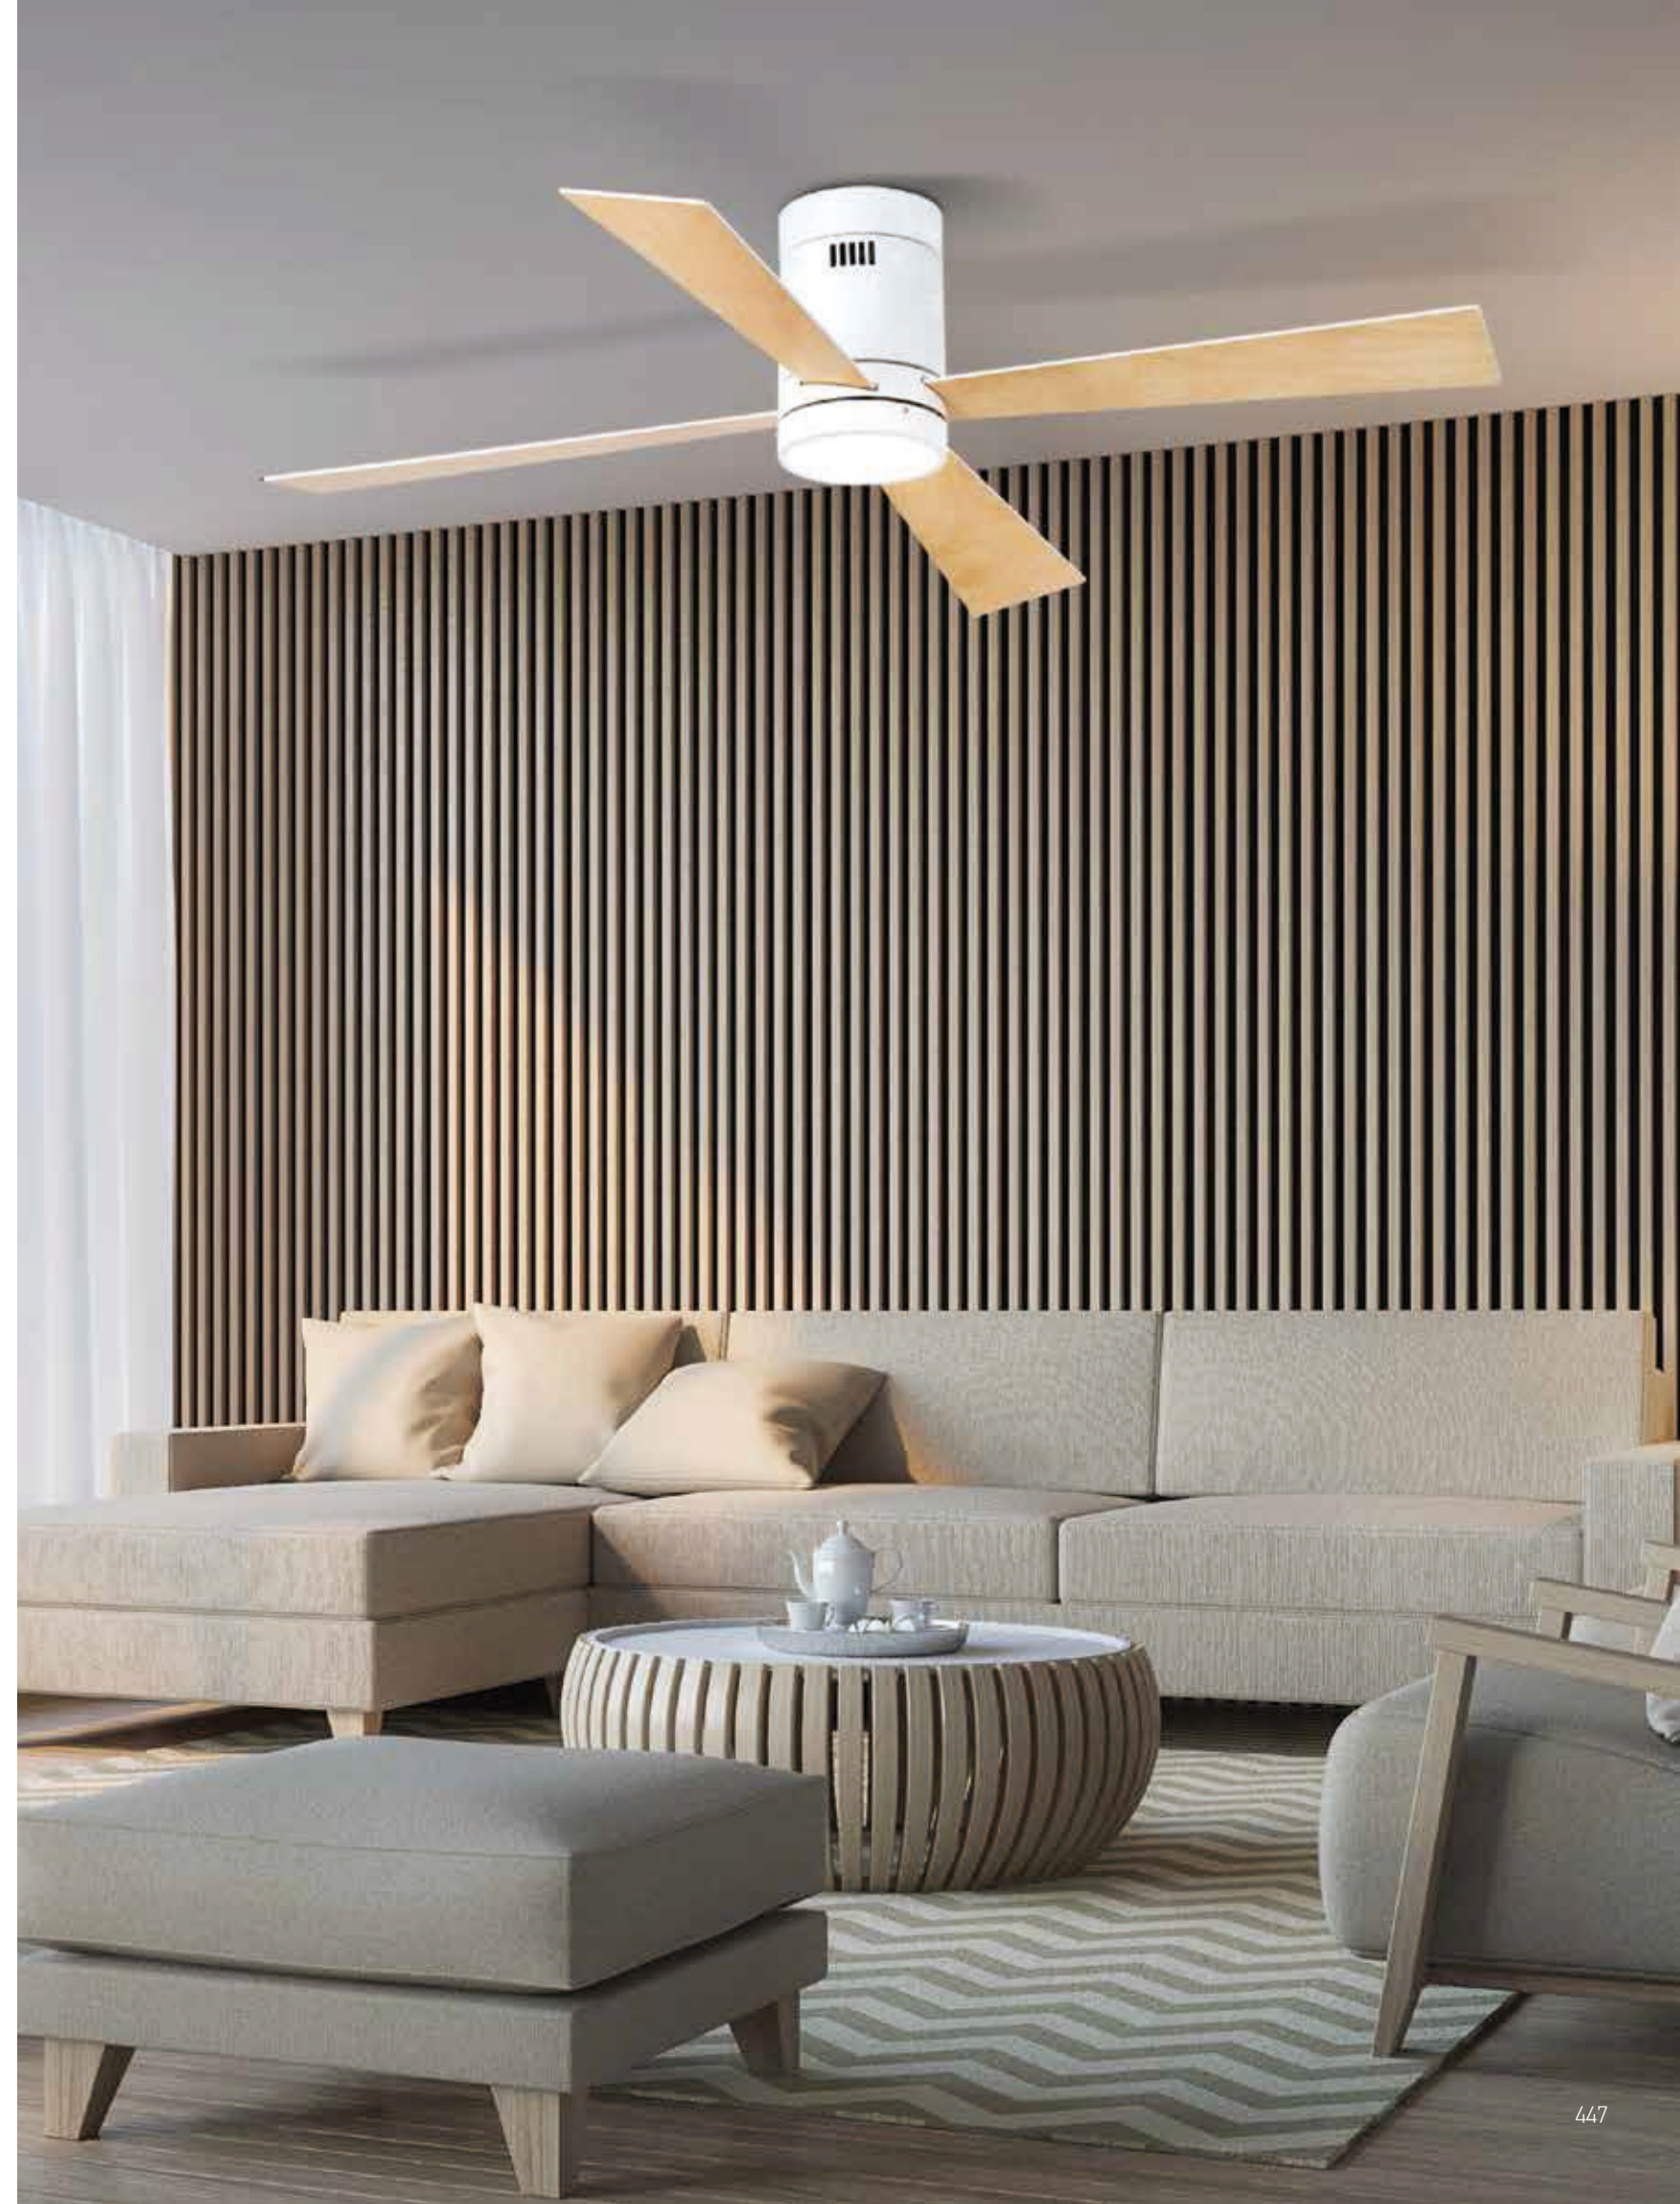

 Color Double Face White Matt - Maple Wood Blades
 White Matt - White Blades / **Code 19137**
 Color Chrome Matt - Brown Wood Blades / **Code 19138**

Double Face Blades

Hotel Lighting

Power 3W
 Input 220-240V, 50/60Hz
 Color Temperature 3000K
 Lumen 240Lm
 Cri 80
 Dimensions L: 40cm
 Non Dimmable
 Base Ø: 8cm H: 3cm
 Switch On/Off
 Material Metal - Aluminium - Silicon
 Special Feature Stick Ø: 2.9cm L: 9.5cm
 Color Brushed Brass / **Code H63**