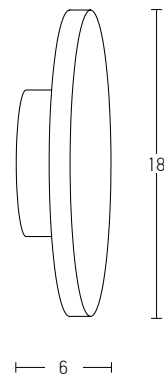

Power 6W
Input 220-240V, 50/60Hz
Color Temperature 3000K
Lumen 420Lm
Cri 80
Dimensions Ø: 18cm L: 6cm
Non Dimmable ☐
Material Metal - Brass - Acrylic
Color Brushed Brass / **Code 20349**