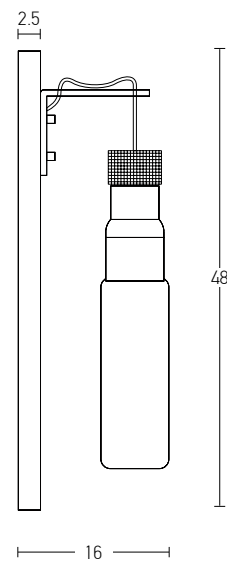

Bulb 1xGU10 Led
Power MAX 5W
Input 220-240V, 50/60Hz
Dimensions Ø: 7cm H: 33.5cm
Base Ø: 10cm H: 3.5cm
Material Metal - Aluminium - Glass
Special Feature 150cm Cable Adjustable
Color Black Matt - Smoked Glass / **Code 18121**

Bulb 1xGU10 Led
Power MAX 5W
Input 220-240V, 50/60Hz
Dimensions Ø: 7cm L: 16cm W: 7cm H: 48cm
Base L: 2.5cm W: 7cm H: 48cm
Material Metal - Aluminium - Glass
Color Black Matt - Smoked Glass / **Code 18123**