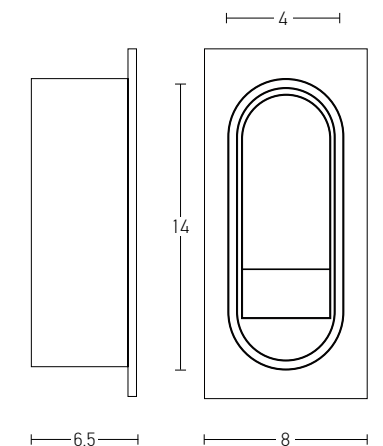

Power 3W
Input 220-240V, 50/60Hz
Color Temperature 3000K
Lumen 240Lm
Cri 80
Dimensions W: 8cm H: 19cm
Depth 6.5cm
Non Dimmable ☒
Switch On/Off
Material Metal - Aluminium
Cutting Hole 17x6cm
Special Feature Stick W: 4cm H: 14cm
Color Black Matt / **Code H43**
Color Brushed Copper / **Code H44**