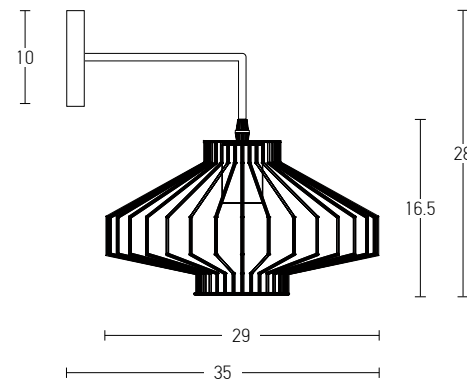

Bulb 1xE27
Power MAX 40W
Input 220-240V, 50/60Hz
Dimensions Ø: 29cm H: 16.5cm
Base Ø: 10cm H: 2cm
Material Metal
Special Feature 120cm Cable Adjustable
Color Black Matt / **Code 1676**

Bulb 1xE27
Power MAX 40W
Input 220-240V, 50/60Hz
Dimensions L: 35cm W: 29cm H: 28cm
Base Ø: 10cm H: 2cm
Material Metal
Color Black Matt / **Code 1677**