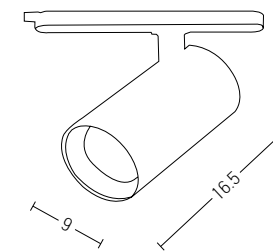

Power 38W
Input 220-240V, 50/60Hz
Lumen 3648Lm
Cri 80
Dimensions Ø: 9cm H: 16.5cm
Material Aluminium
Special Feature 3 Phase Track Light
Driver on Track