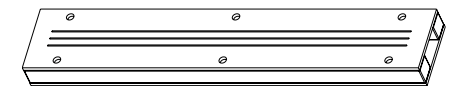

Tooling for Cutting Soft Track

Code 20281