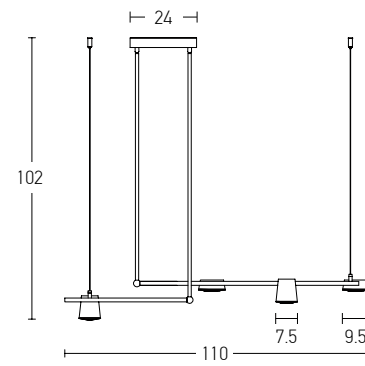

Indoor Led Lighting

Power 28W
Input 220-240V, 50/60Hz
Color Temperature 3000K
Lumen 2240Lm
Cri 80
Dimensions L: 110cm H: 102cm
Base L: 24cm W: 6cm H: 3.5cm
Non Dimmable ☐
Material Metal - Aluminium - Acrylic
Special Feature Spot Ø: 7.5cm H: 8cm
Spot Ø: 9.5cm H: 4cm
Color Sandy Black - Gold Matt / **Code 2035**