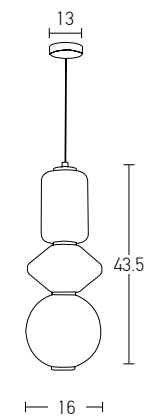

Power 15W
Input 220-240V, 50/60Hz
Color Temperature 3000K
Lumen 1200Lm
Cri 80
Dimensions Ø: 16cm H: 43.5cm
Base Ø: 13cm H: 5cm
Dimmable Triac ☐
Material Aluminium - Opal Glass
Special Feature 200cm Cable Adjustable
Color Gold Matt / **Code 19100**