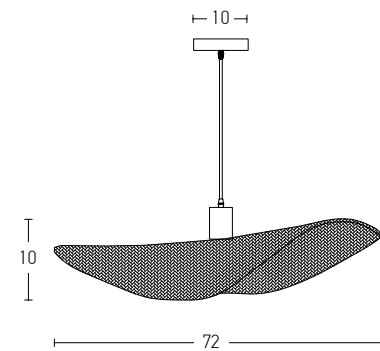

Bulb 1xE27
Power MAX 40W
Input 220-240V, 50/60Hz
Dimensions L: 72cm W: 40cm H: 10cm
Base Ø: 10cm H: 2cm
Material Metal - Bamboo
Special Feature 200cm Cable Adjustable
Color Natural / **Code 20241**