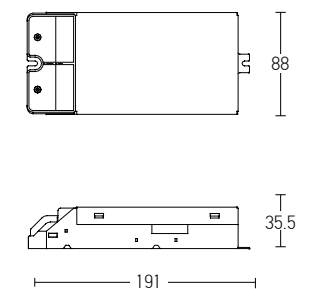

Remote Driver 150W
48V
5Years Guarantee
ON-OFF / **Code 20297**
DALI KIT / **Code 20299**
PUSH BUTTON KIT / **Code 20302**
BLUETOOTH KIT / **Code 20305**