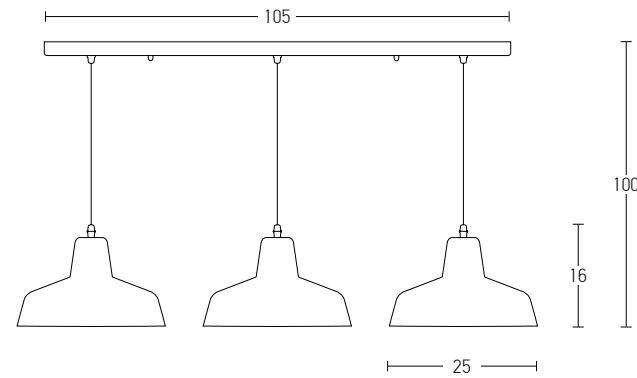

Bulb 3xE27
Power MAX 40W
Input 220-240V, 50/60Hz
Dimensions L: 105cm H: 100cm
Base W: 105cm W: 6.5cm H: 2.7cm
Material Concrete
Special Feature 85cm Cable Adjustable
Color Concrete - Black Matt Base / **Code 1653**