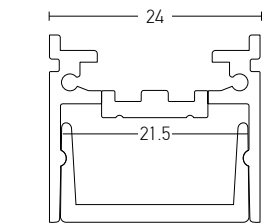

2m Profile + Opal PC Cover, Aluminium