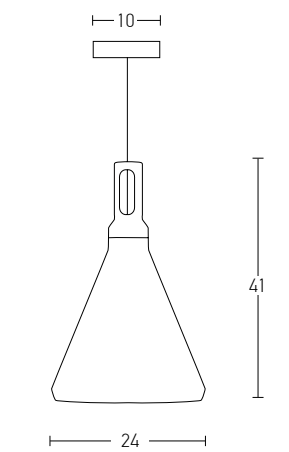

Bulb 1xE27
Power MAX 40W
Input 220-240V, 50/60Hz
Dimensions Ø: 34cm H: 36cm
Base Ø: 10cm H: 2cm
Material Metal - Aluminium - Wood
Special Feature 150cm Cable Adjustable
Color White Matt / **Code 1511-W**
Color Black Matt / **Code 1511-B**
Color Blue Matt / **Code 1511-BL**
Color Light Green / **Code 1511-LG**

Bulb 1xE27
Power MAX 40W
Input 220-240V, 50/60Hz
Dimensions Ø: 34cm H: 32cm
Base Ø: 10cm H: 2cm
Material Metal - Aluminium - Wood
Special Feature 150cm Cable Adjustable
Color White Matt / **Code 1512-W**
Color Black Matt / **Code 1512-B**
Color Blue Matt / **Code 1512-BL**
Color Light Green / **Code 1512-LG**

Bulb 1xE27
Power MAX 40W
Input 220-240V, 50/60Hz
Dimensions Ø: 24cm H: 41cm
Base Ø: 10cm H: 2cm
Material Metal - Aluminium - Wood
Special Feature 150cm Cable Adjustable
Color White Matt / **Code 1513-W**
Color Black Matt / **Code 1513-B**
Color Blue Matt / **Code 1513-BL**
Color Light Green / **Code 1513-LG**

Model Finishing

Suggested Trimless Canopy **Code 20144**