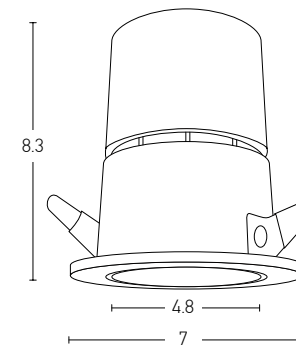

Power 10W
Input 220-240V, 50/60Hz
Color Temperature 3000K
Lumen 750Lm
Cri 90
Dimensions Ø: 7cm H: 8.3cm
Cutting Hole Ø: 6cm
Beam Angle 38°
Non Dimmable ☒
Material Aluminium
Depth Required JT: 9cm
Driver Included (250mA)
Color White Matt - Black Matt Reflector / **Code S070**