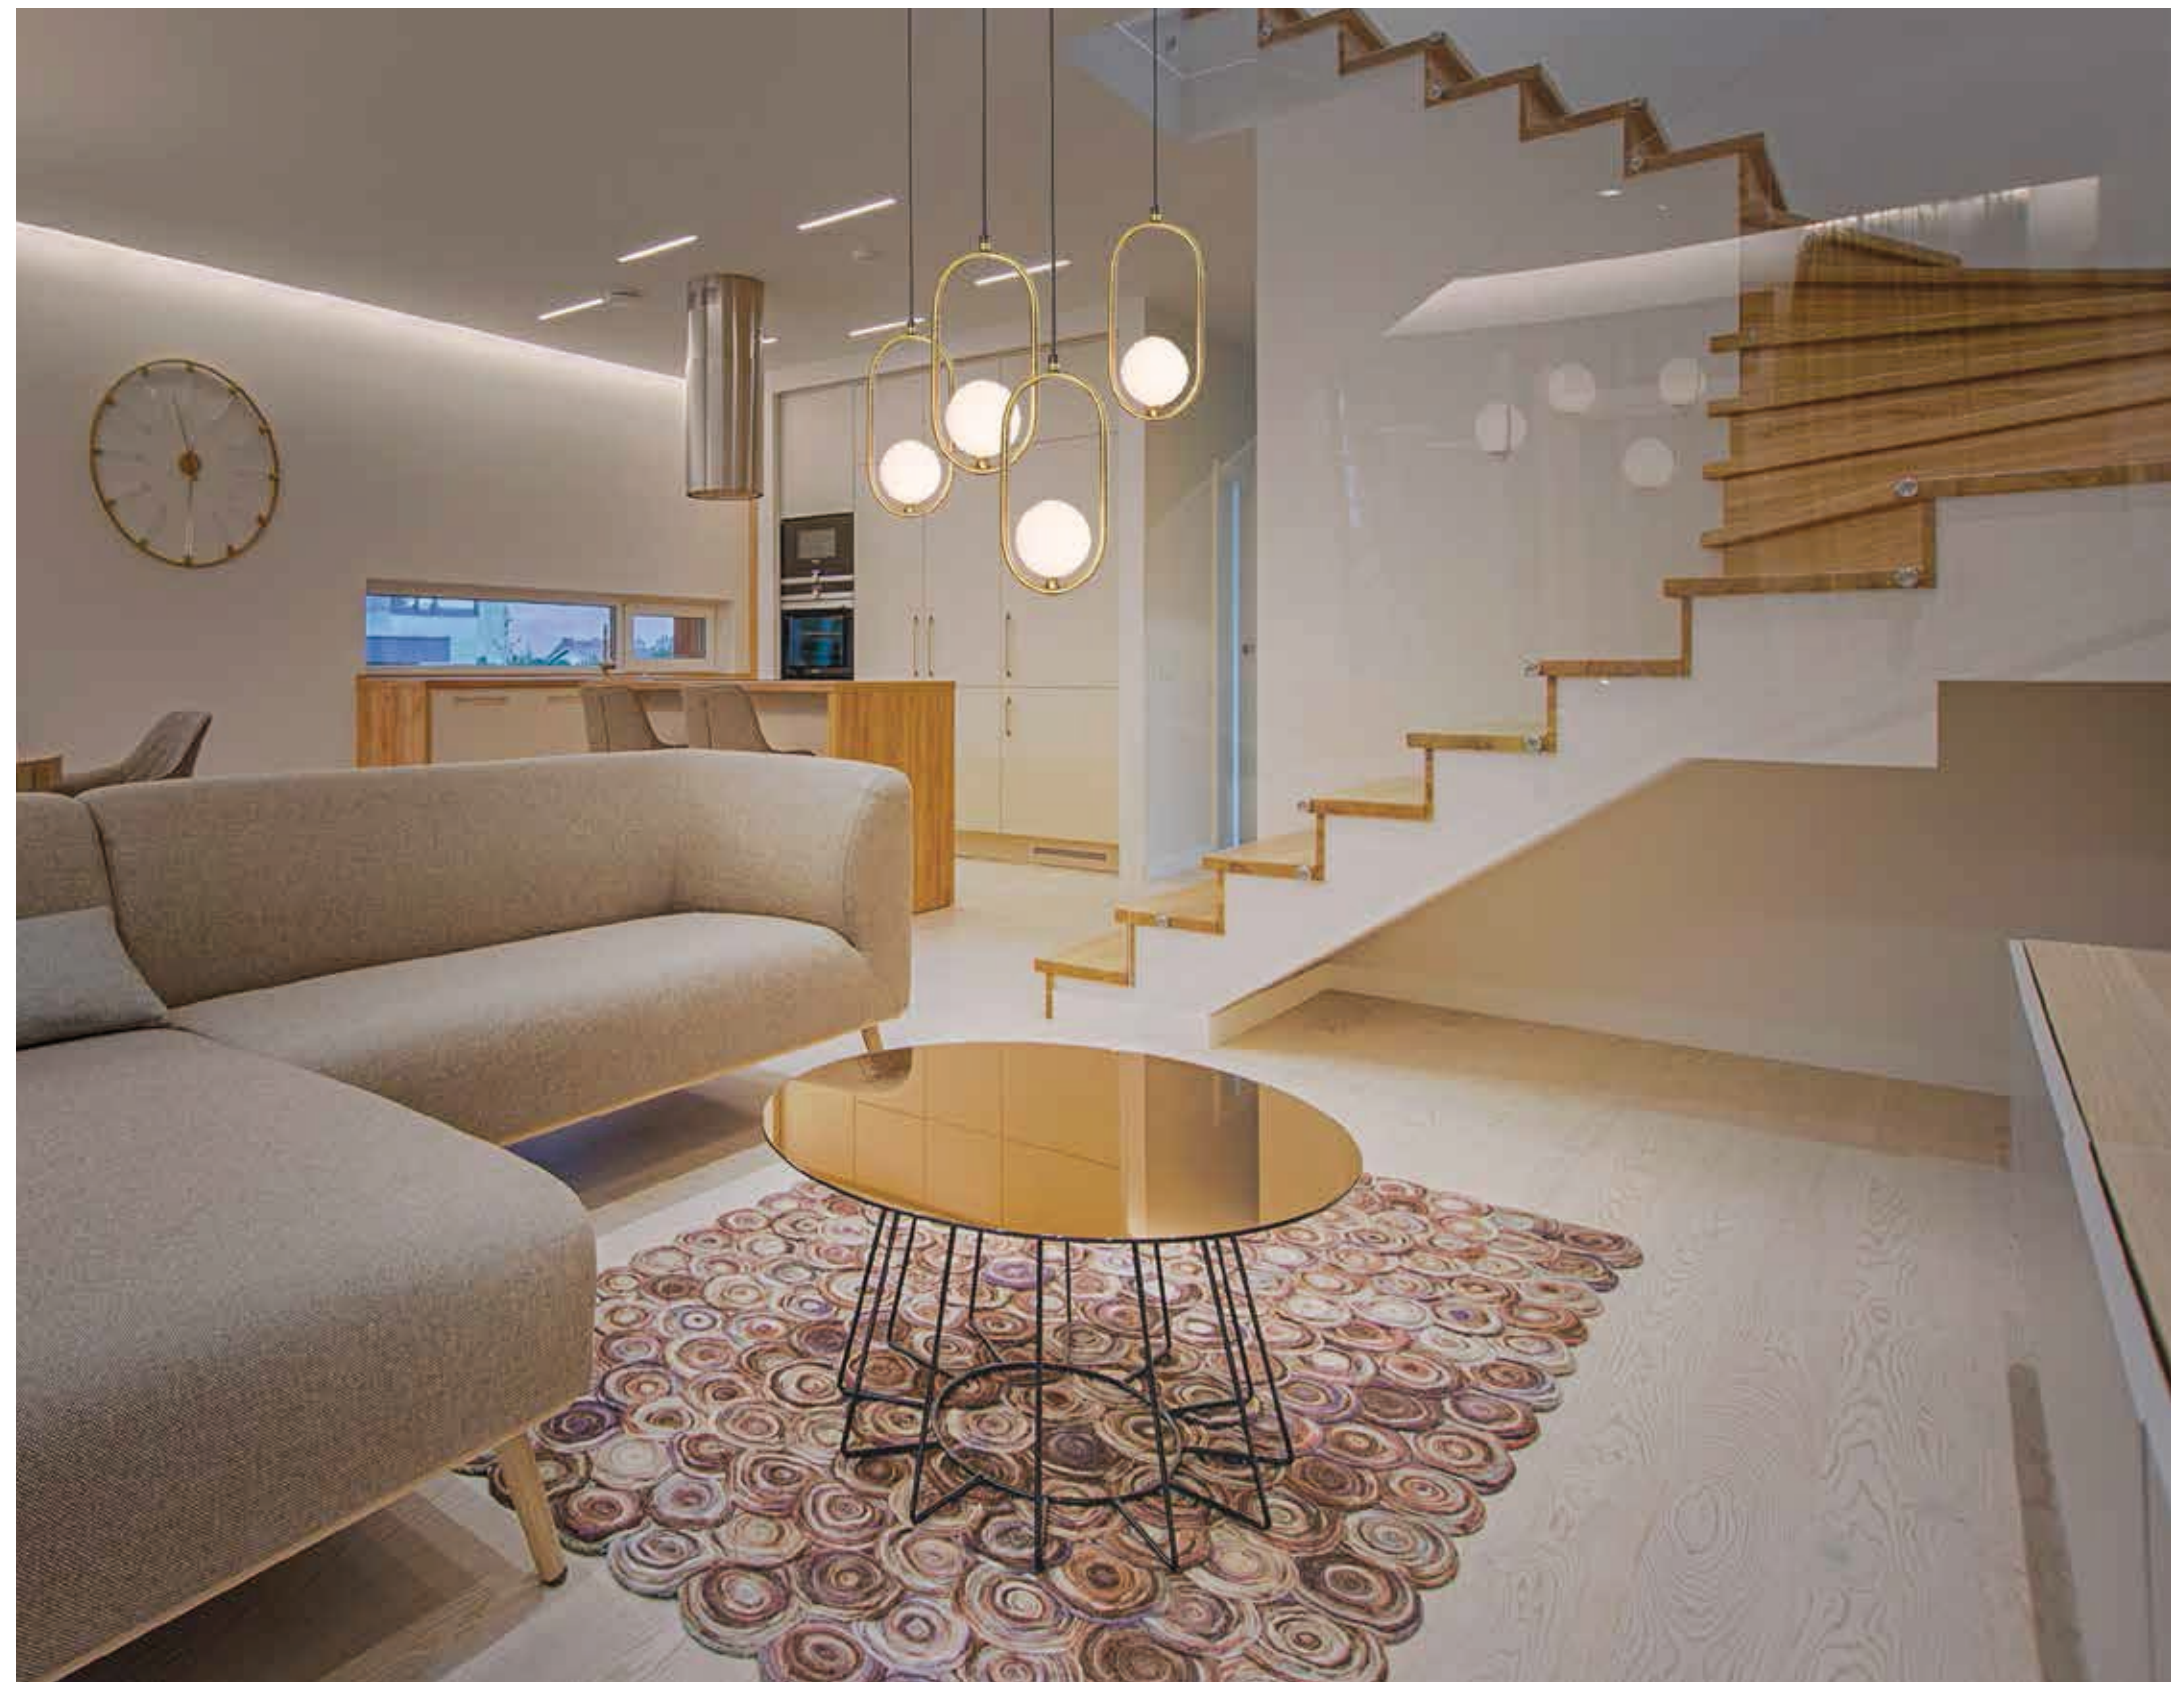

Bulb 1xG9 Led
Power MAX 9W
Input 220-240V, 50/60Hz
Dimensions W: 11cm H: 23cm
Base Ø: 8cm H: 2cm
Material Metal - Opal Glass
Special Feature 150cm Cable Adjustable
Opal Glass Ø: 8cm
Color Bronze / Code 18143