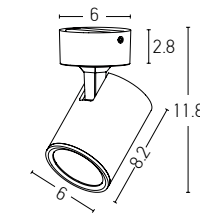

Bulb 1xGU10
Power MAX 35W
Input 220-240V, 50/60Hz
Dimensions Ø: 6cm H: 11.8cm
Base Ø: 6cm H: 2.8cm
Material Metal - Aluminium
Special Feature Cylinder Ø: 6cm L: 8.2cm
Color Black Matt - Brushed Brass / **Code S105**
Color Black Matt / **Code S104**