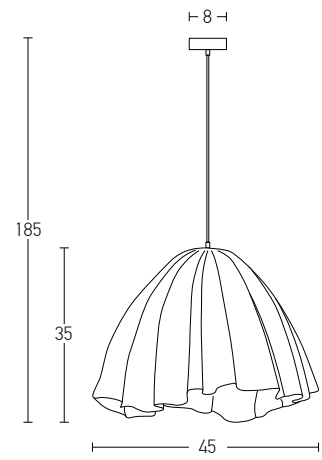

Bulb	1xE27
Power	MAX 10W
Input	220-240V, 50/60Hz
Dimensions	Ø: 45cm H: 35cm
Base	Ø: 8cm H: 2cm
Material	Polyester
Special Feature	150cm Cable Adjustable
Color	Black Matt / Code 20353