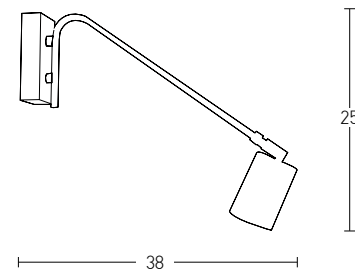

Bulb 1 x GU10
Power MAX 25W
Input 220-240V, 50/60Hz
Dimensions L: 38cm W: 8.3cm H: 25cm
Base L: 2.7cm W: 8.3cm H: 12cm
Material Metal - Brass
Color Black Matt - Brass / **Code 19215**