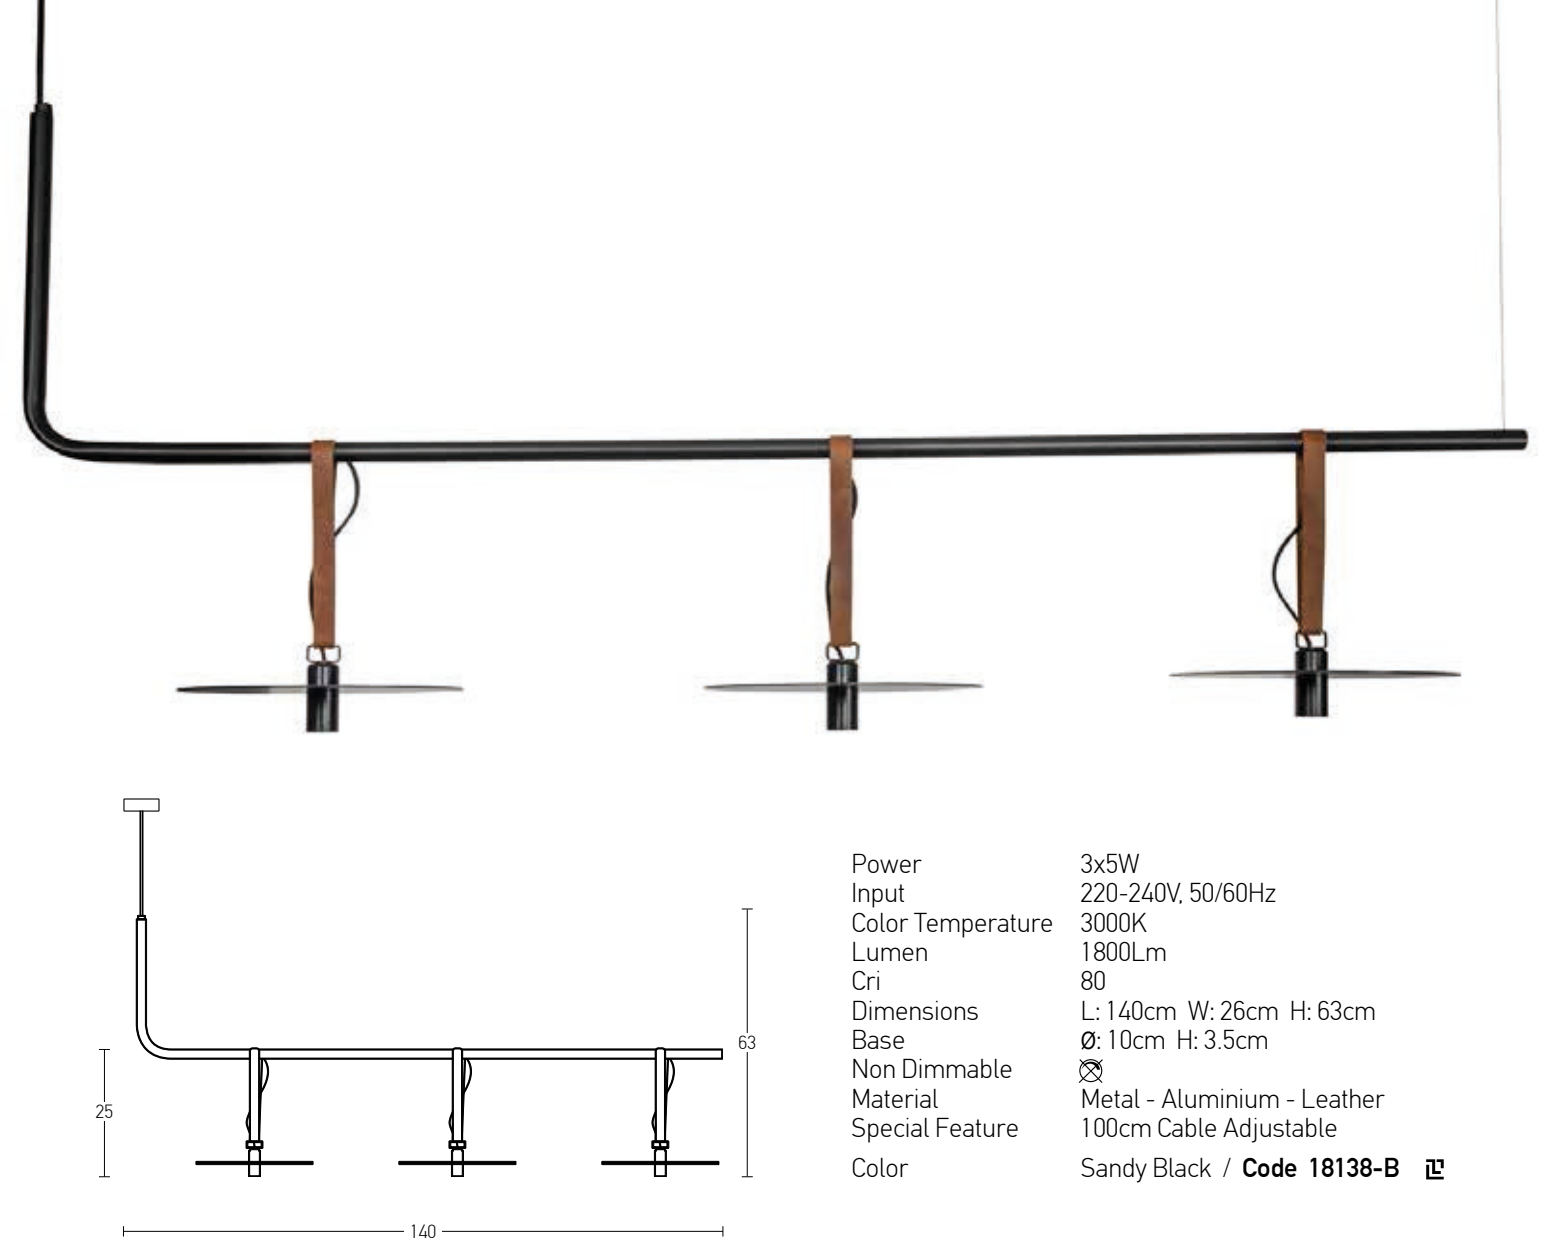

Power 7W
Input 220-240V, 50/60Hz
Color Temperature 3000K
Lumen 840Lm
Cri 80
Dimensions Ø: 26cm H: 17cm
Base Ø: 10cm H: 3.5cm
Non Dimmable ☒
Material Metal - Aluminium
Special Feature 150cm Cable Adjustable
Color Sandy Black / **Code 18139-B**
Sandy White / **Code 18139-W**