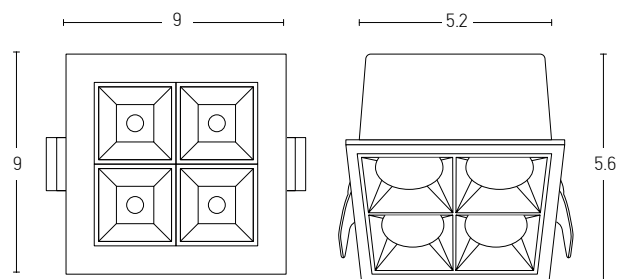

Power 12W
Input 220-240V, 50/60Hz
Color Temperature 3000K
Lumen 950Lm
Cri 90
Dimensions L: 9cm W: 9cm H: 5.6cm
Cutting Hole 8 x 8cm
Beam Angle 24°
Non Dimmable ☒
Material Aluminium
Depth Required $\overline{\text{IT}}$: 6cm
Driver Included (350mA)
Color Sandy White / **Code S102**