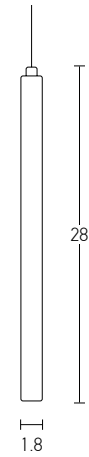

Power 3W
Input 220-240V, 50/60Hz
Color Temperature 2700K
Lumen 150Lm
Cri 80
Dimensions Ø: 1.8cm H: 50cm
Base Ø: 8cm H: 3cm
Non Dimmable ☒
Material Aluminium - Diffuser
Beam Angle 36°
Special Feature 130cm Cable Adjustable
Color White Matt / **Code 17010**

Power 3W
Input 220-240V, 50/60Hz
Color Temperature 2700K
Lumen 150Lm
Cri 80
Dimensions Ø: 1.8cm H: 28cm
Base Ø: 8cm H: 3cm
Non Dimmable ☒
Material Aluminium - Diffuser
Beam Angle 36°
Special Feature 130cm Cable Adjustable
Color White Matt / **Code 17008**
Black Matt / **Code 17009**

Suggested Trimless Canopy **Code 20144**