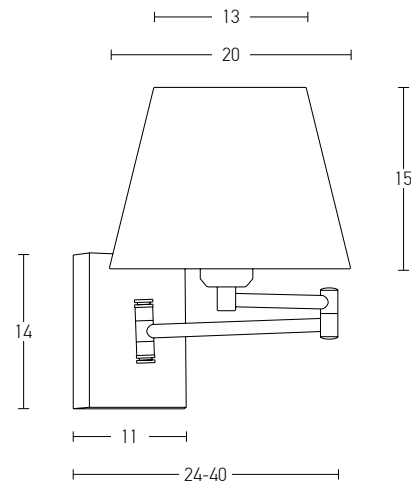

Bulb 1xE27
Power MAX 40W
Input 220-240V, 50/60Hz
Dimensions L: 24-40cm W: 20cm H: 30cm
Base L: 2.5cm W: 11cm H: 14cm
Material Metal - Fabric Shade
Special Feature Shade Ø: 13-20cm H: 15cm
Color Chrome Matt - Black Shade / **Code H24-B**
Color Chrome Matt - Beige Shade / **Code H24-W**
Color Bronze - Black Shade / **Code H25-B**
Color Bronze - Beige Shade / **Code H25-W**