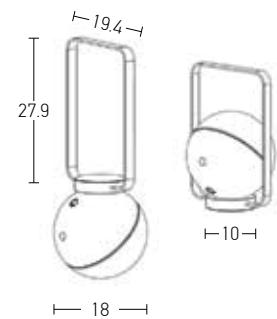

Power 1.5W
Input 220-240V, 50/60Hz
Color Temperature 2700K
Lumen 99Lm
Cri 80
IP 54
Dimensions W: 19.4cm H: 27.9cm
Base Ø: 10cm
3 Steps Dimming 25%, 50%, 100%
Duration 20h, 10h, 5h
Material Aluminium - PC Difusser
Special Feature Ball Ø: 18cm
Portable Table Lamp
USB Cable & Adaptor Included

Color Black / Code E233
White / Code E234