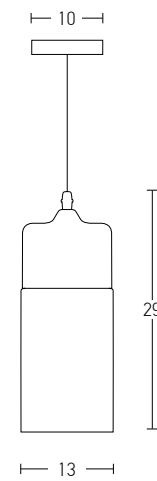

Bulb 1xE27
Power MAX 40W
Input 220-240V, 50/60Hz
Dimensions Ø: 13cm H: 29cm
Base Ø: 10cm H: 2cm
Material Glass
Special Feature 150cm Cable Adjustable
Color Black Matt - Champagne / **Code 1515**