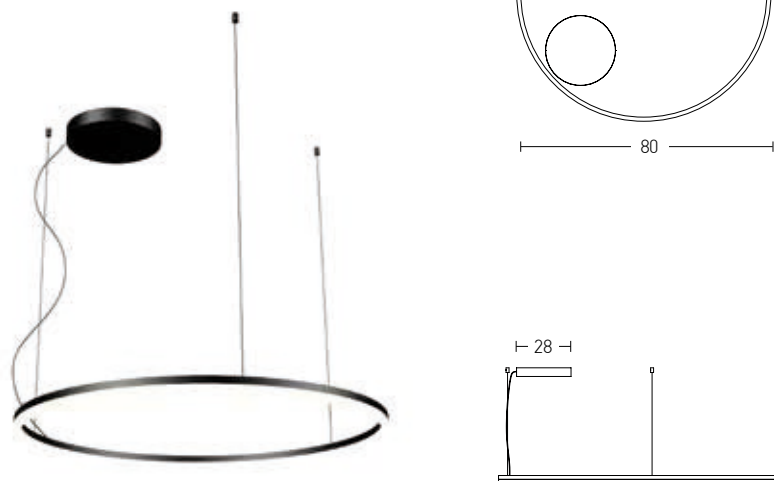

Power 55W
Input 220-240V, 50/60Hz
Color Temperature 3000K
Lumen 4400Lm
Cri 80
Dimensions Ø: 80cm H: 200cm
Base Ø: 25cm H: 5cm
Dimmable Triac ☐
Material Aluminium - Acrylic
Special Feature 200cm Cable Adjustable
Color Black Matt / **Code 20262**
Color White Matt / **Code 20263**