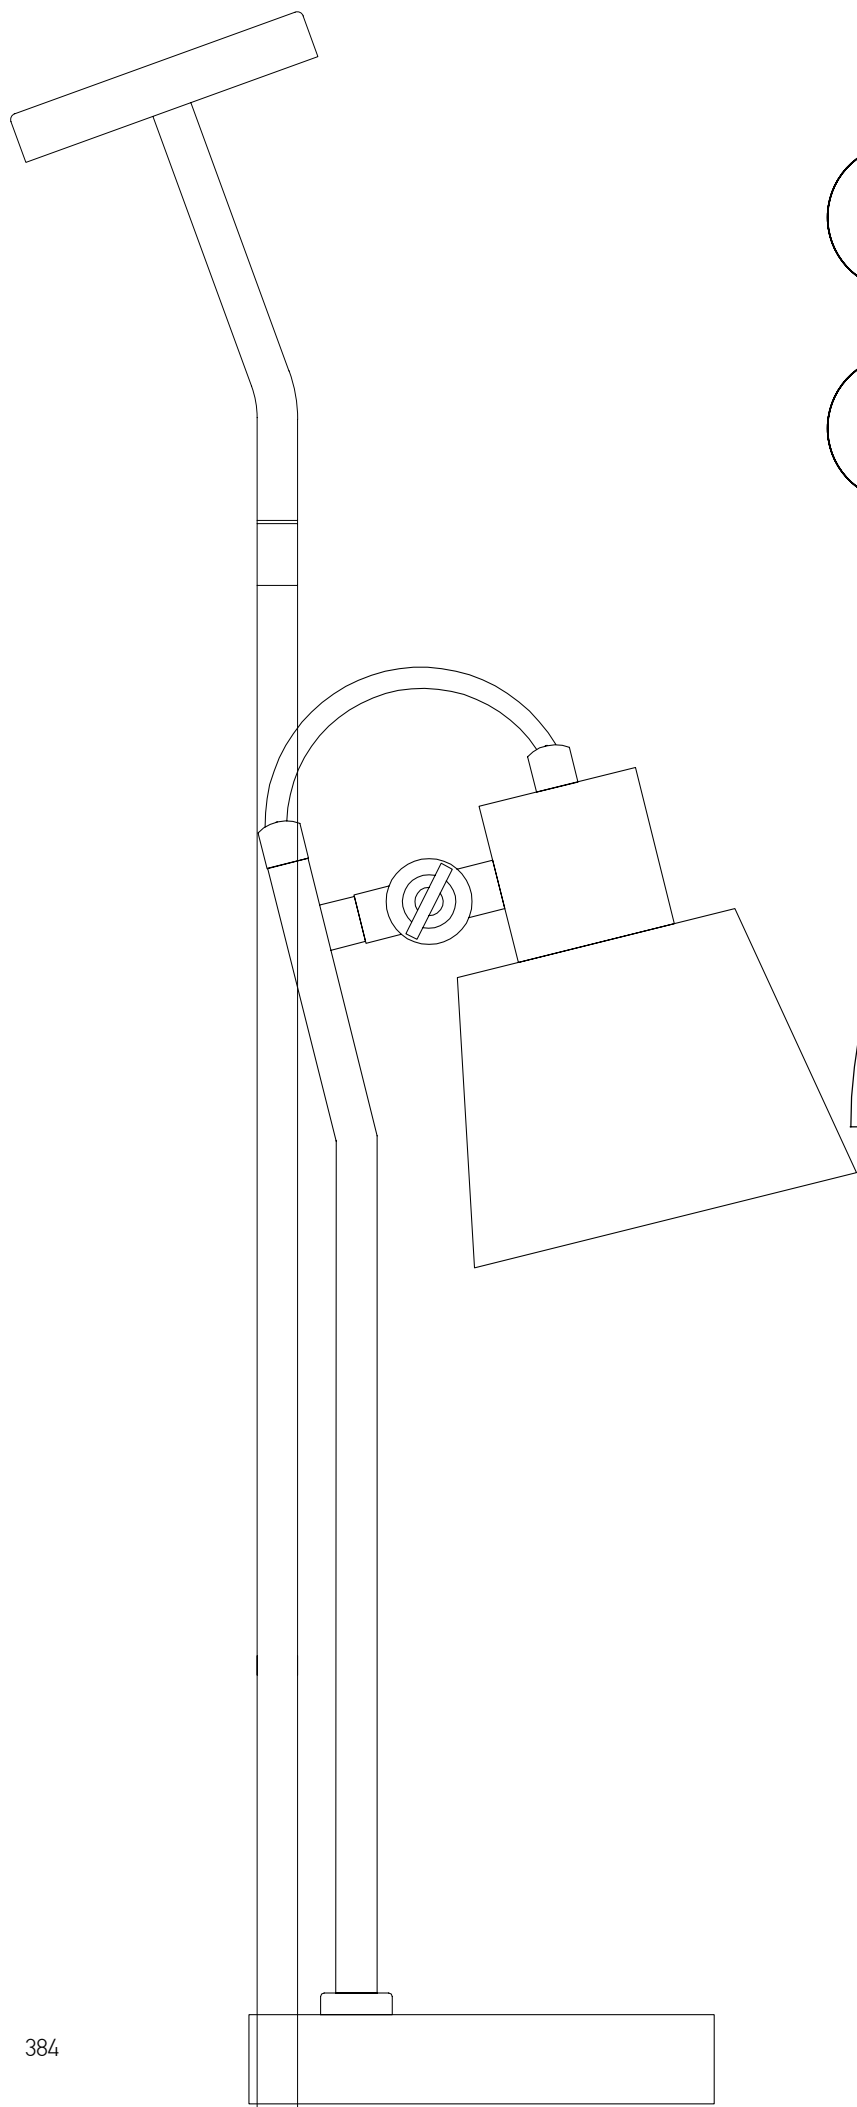

Floor-Table Collection