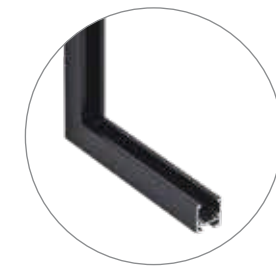

SURFACE SHORT Track : 1m/2m/3m

CORNER 90° (c1)
Vertical Plane