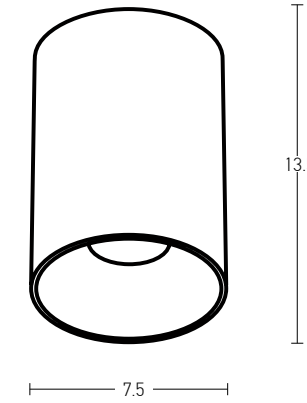

Bulb 1xGU10 Led
Power MAX 10W
Input 220-240V, 50/60Hz
Dimensions Ø: 7.5cm H: 13.5cm
Material Aluminium
Special Feature GU10 Lampholder Included
Color Metal Grey / **Code Z12105 M-G**
Color White / **Code Z12105 M-W**
Color Brushed Brass / **Code Z12105 M-BB**
*Ring Black / **Code Z050112-B**
*Reflector must be ordered seperately