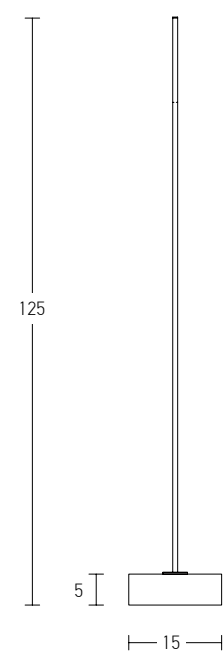

Power 15W
Input 220-240V, 50/60Hz
Color Temperature 3000K
Lumen 1200Lm
Cri 80
Dimensions H: 125cm
Base L: 15cm W: 15cm H: 5cm
Non Dimmable ☒
Material Aluminium - Wood
Special Feature 120cm Cable Available
Movable
Color Black - Wooden Base / **Code 20147**