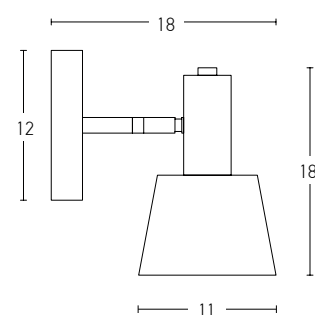

Bulb 1xE14
Power MAX 25W
Input 220-240V, 50/60Hz
Dimensions L: 18cm W: 11cm H: 18cm
Base Ø: 12cm H: 2cm
Material Metal - Aluminium
Color White Matt - Gold Matt / **Code 20218**
Color Gray Matt - Gold Matt / **Code 20219**

Bulb 1xE14
Power MAX 25W
Input 220-240V, 50/60Hz
Dimensions L: 24cm H: 44cm
Base Ø: 13cm H: 2.5cm
Material Metal - Aluminium
Special Feature 150cm Cable Available
Color White Matt - Gold Matt / **Code 20221**
Color Gray Matt - Gold Matt / **Code 20220**