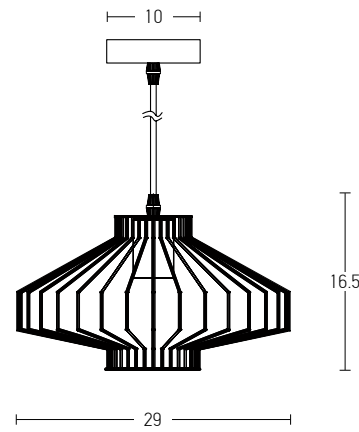

Bulb 1xE27
Power MAX 40W
Input 220-240V, 50/60Hz
Dimensions Ø: 29cm H: 16.5cm
Base Ø: 10cm H: 2cm
Material Metal
Special Feature 120cm Cable Adjustable
Color Black Matt / **Code 1676**