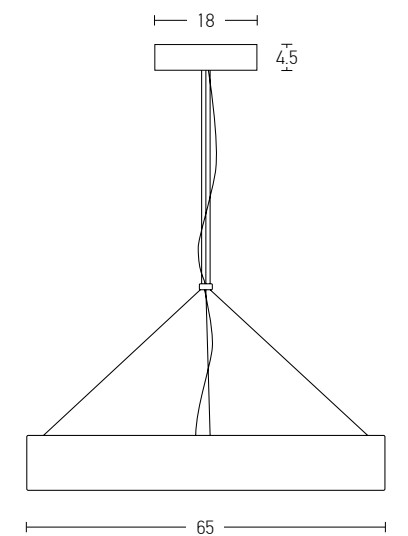

Power 56W
Input 220-240V, 50/60Hz
Color Temperature 3000K
Lumen 4480Lm
Cri 80
Dimensions Ø: 65cm H: 8cm
Base Ø: 18cm H: 4.5cm
Non Dimmable ☒
Material Metal - Acrylic
Special Feature 150cm Cable Adjustable
Color Black Matt / **Code 1618**