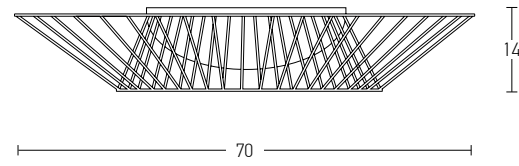

Bulb 3xE27
Power MAX 40W
Input 220-240V, 50/60Hz
Dimensions Ø: 70cm H: 14cm
Material Metal - Opal Glass
Color Black Matt / **Code 1546**