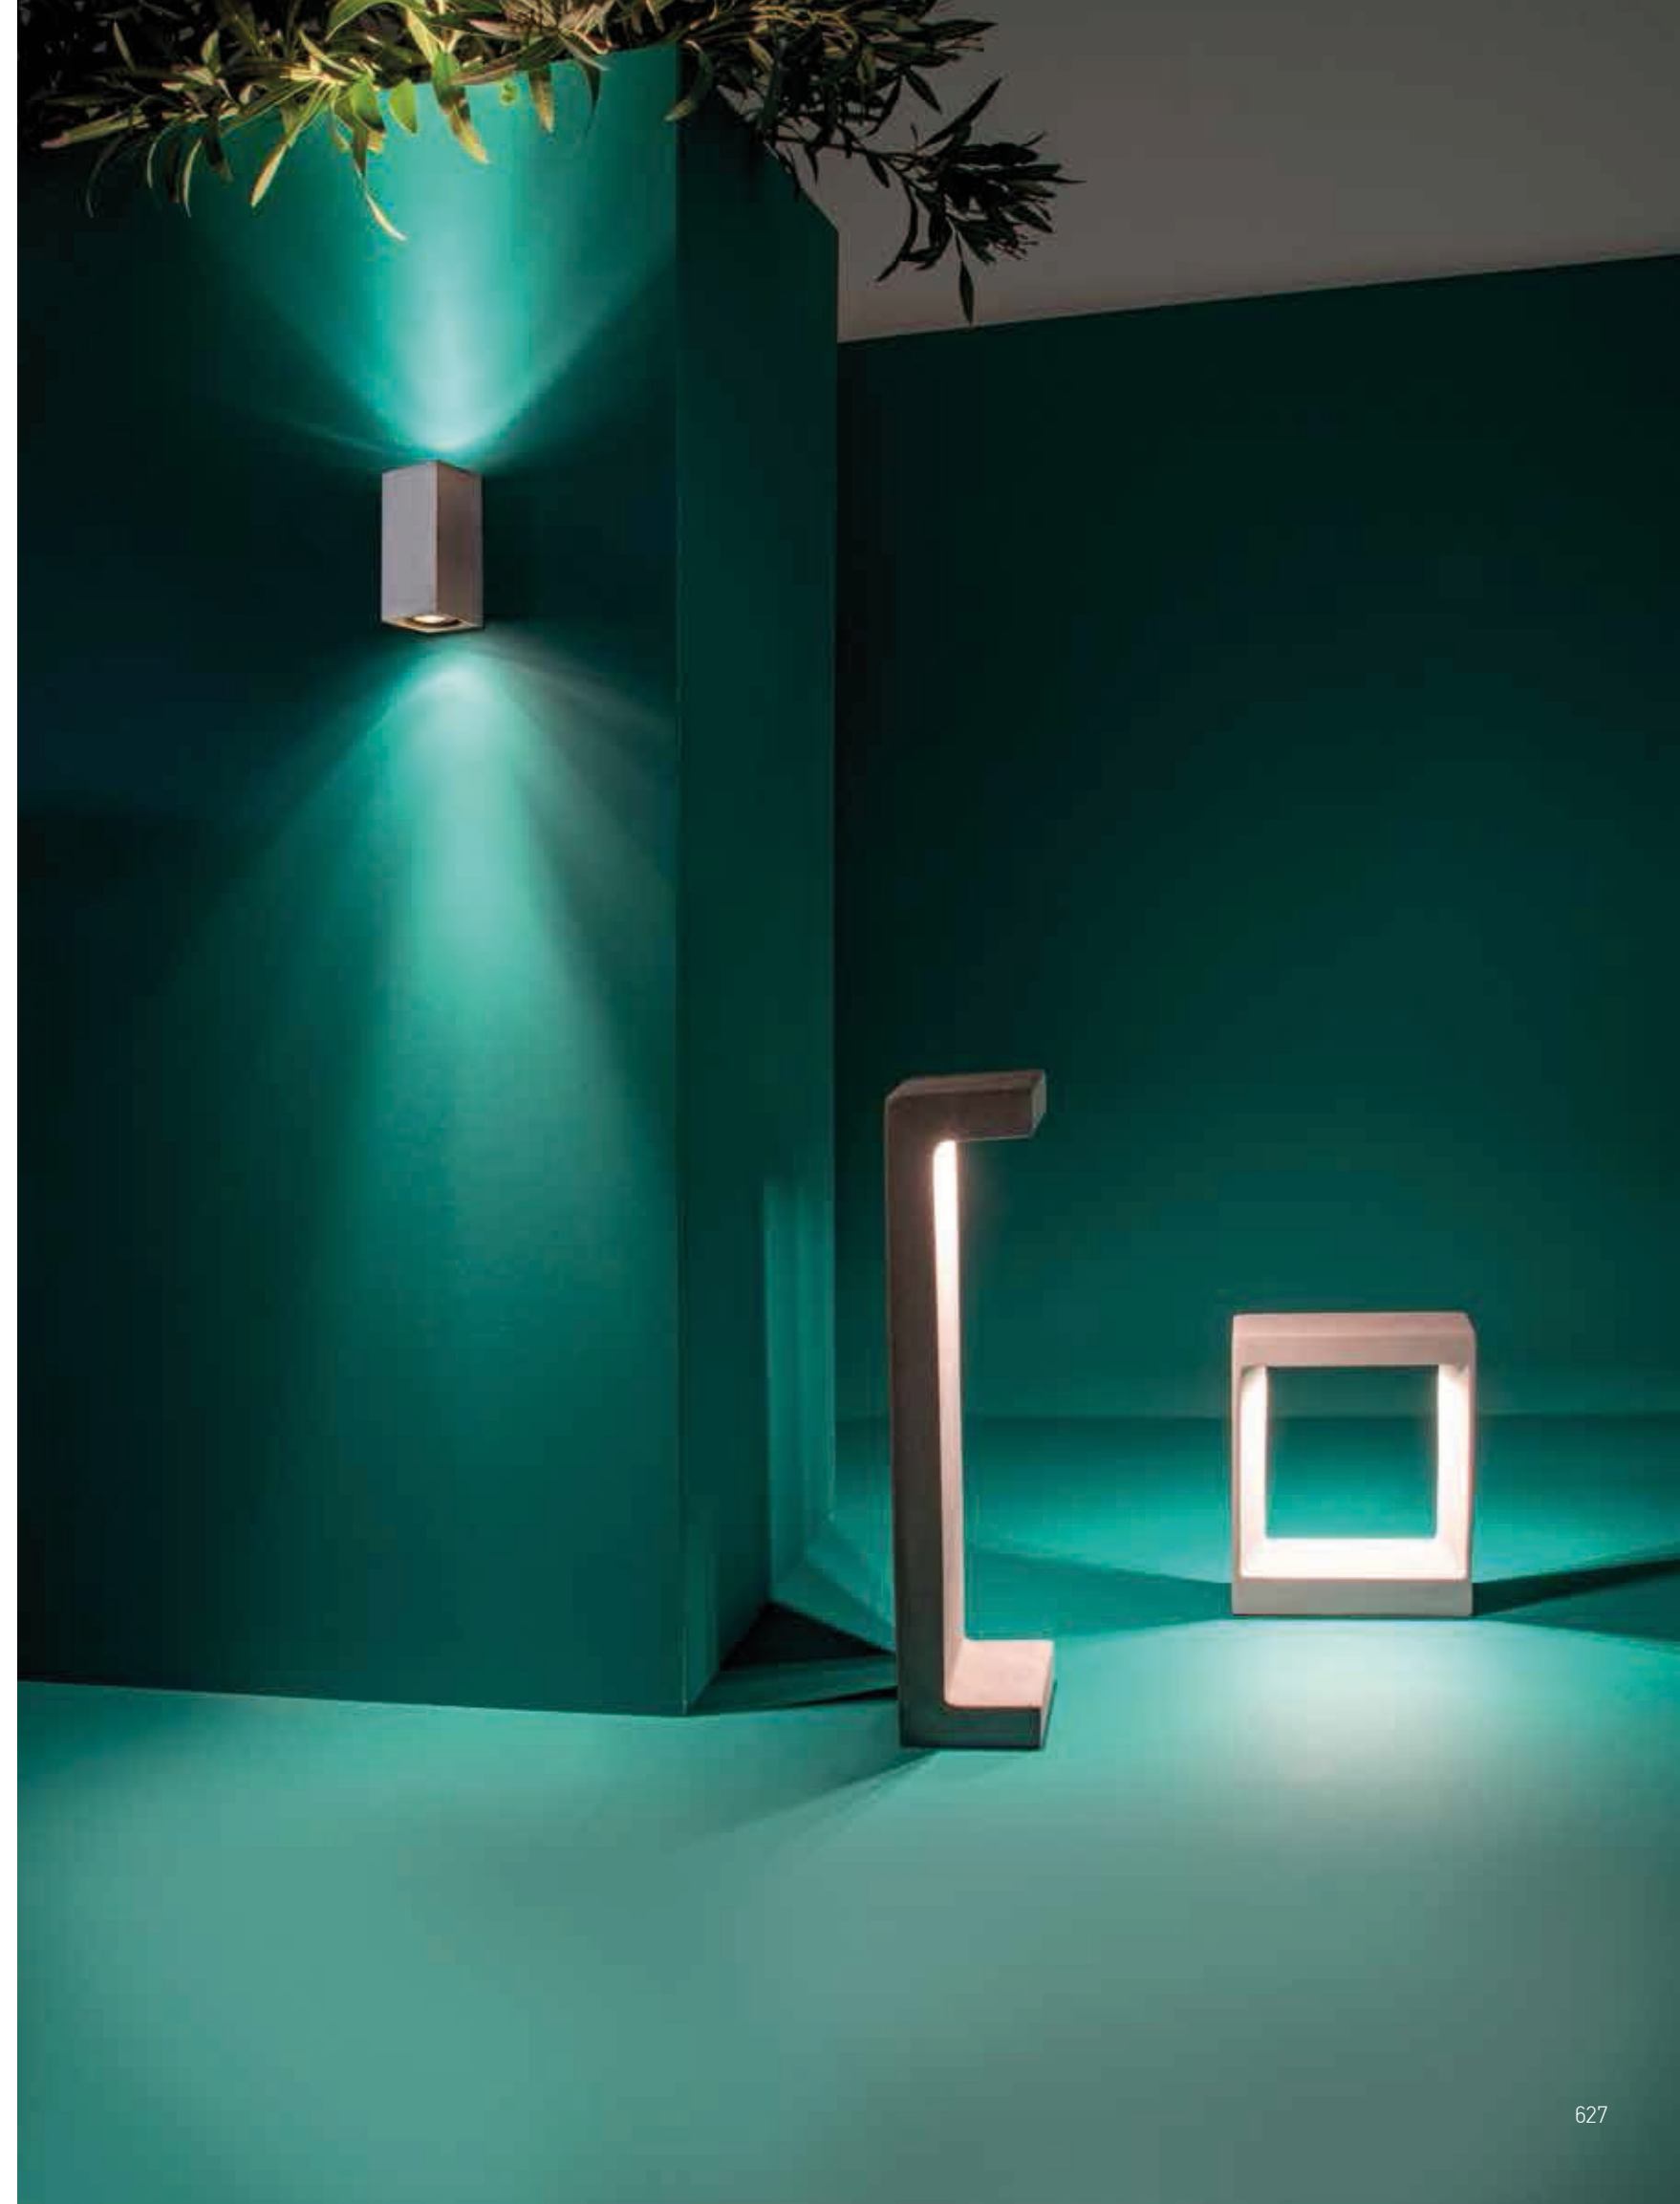

Power 8W
Input 220-240V, 50/60Hz
Color Temperature 3000K
Lumen 720Lm
Cri 80
IP 54
Dimensions L: 16cm W: 15cm H: 70cm
Base L: 23cm W: 21cm
Material Concrete
Color Natural Concrete / **Code E192**

Power 8W
Input 220-240V, 50/60Hz
Color Temperature 3000K
Lumen 720Lm
Cri 80
IP 54
Dimensions L: 28cm W: 10cm H: 35cm
Base L: 37cm W: 19cm
Material Concrete
Color Natural Concrete / **Code E190**