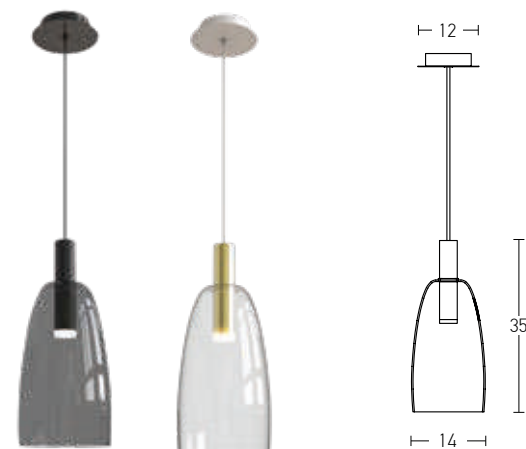

Power 5W
Input 220-240V, 50/60Hz
Color Temperature 3000K
Lumen 450Lm
Cri 80
Dimensions Ø: 14cm H: 35cm
Base Ø: 12cm H: 2.5cm
Non Dimmable ☒
Material Aluminium - Glass - Acrylic
Special Feature 150cm Cable Adjustable
Color Gold Matt - Clear Glass / **Code 1966**
Color Black Matt - Smoked Grey / **Code 1965**

Suggested Trimless Canopy **Code 20144**