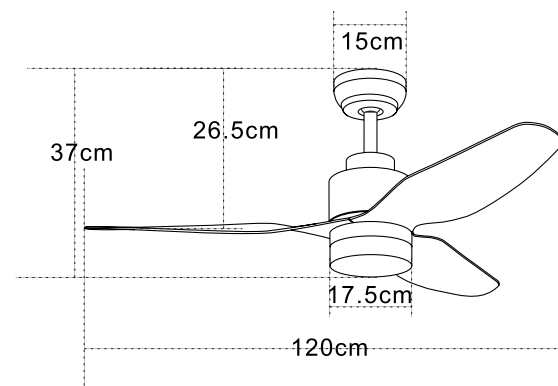

- Led Light Source 18W
- Input 220-240V, 50/60Hz
- Color Temperature 3000K, 4000K, 6000K
- Lumen 1800Lm
- Cri 80
- dB 20
- Dimensions 47" Ø: 120cm H: 37-49.5cm
- Air Flow 156.3m³ min
- Night Mode Time Setting 1h / 4h / 8h
- Material Metal - Polycarbonate - ABS
- Special Feature 2 Down Rods 12.5-25cm
  Summer & Winter Function
- Motor Feature DC Motor 38W
  5 Speeds
- Color White Matt - Maple Blades / **Code 19130**
- Color Chrome Matt - Maple Blades / **Code 19131**