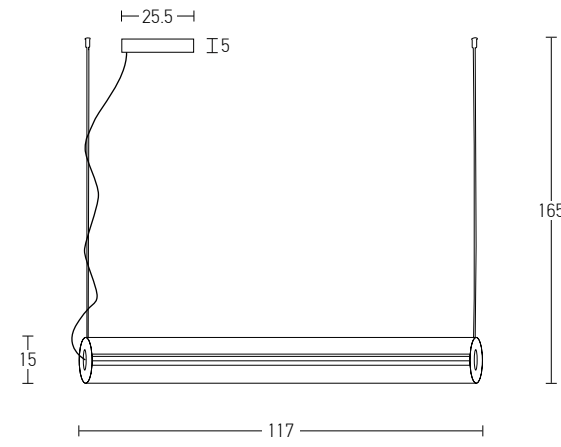

Indoor Led Lighting

Power 35W
Input 220-240V, 50/60Hz
Color Temperature 3000K
Lumen 2900Lm
Cri 80
Dimensions Ø: 15cm W: 117cm H: 165cm
Base L: 25.5cm W: 5cm H: 5cm
Non Dimmable ☒
Material Aluminium - Clear Plexiglass
Special Feature 150cm Cable Adjustable
Color Black Matt / **Code 19112**