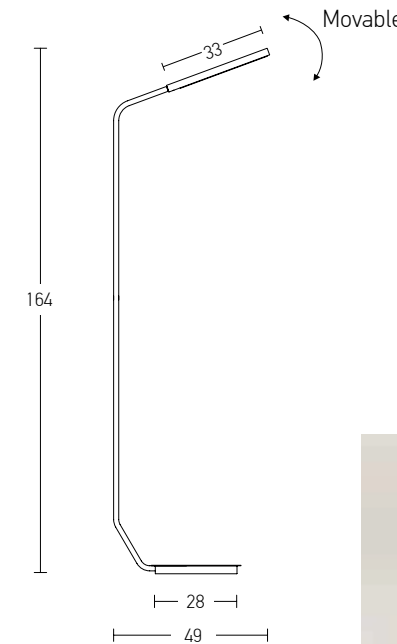

Power 6W
Input 220-240V, 50/60Hz
Color Temperature 3000K
Lumen 420Lm
Cri 80
Dimensions Ø: 10cm H: 50cm
Base Ø: 14cm H: 1cm
Non Dimmable ☐
Material ☒ Metal - Aluminium
Color Sandy Black / **Code 20112**

Power 6W
Input 220-240V, 50/60Hz
Color Temperature 3000K
Lumen 480Lm
Cri 80
Dimensions L: 39cm W: 13cm H: 47cm
Base L: 21cm W: 13cm
Non Dimmable ☒
Material ☒ Metal - Aluminium
Special Feature Profile 1.5x2x33cm Movable
Color Sandy Black / **Code 20110**

Power 9W
Input 220-240V, 50/60Hz
Color Temperature 3000K
Lumen 630Lm
Cri 80
Dimensions Ø: 12cm H: 155cm
Base Ø: 21cm H: 1cm
Non Dimmable ☒
Material ☒ Metal - Aluminium
Special Feature 150cm Cable Available
Color Sandy Black / **Code 20113**

Power 6W
Input 220-240V, 50/60Hz
Color Temperature 3000K
Lumen 480Lm
Cri 80
Dimensions L: 49cm W: 18cm H: 164cm
Base L: 28cm W: 18cm
Non Dimmable ☒
Material ☒ Metal - Aluminium
Special Feature 150cm Cable Available Profile 1.5x2x33cm Movable
Color Sandy Black / **Code 20111**