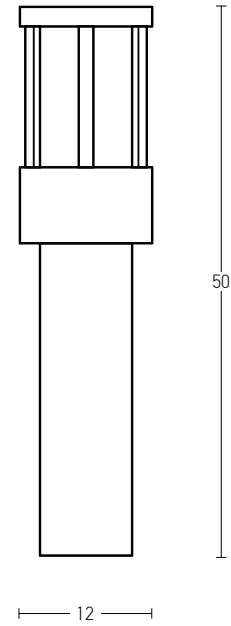

Bulb 1xE27
Power MAX 18W
Input 220-240V, 50/60Hz
IP 54
Dimensions Ø: 12cm H: 50cm
Material Aluminium - Clear Glass
Color Graphite / **Code E166**