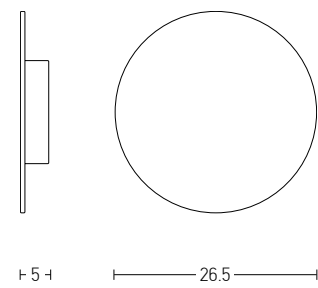

Bulb 2xG9 Led
Power MAX 7W
Input 220-240V, 50/60Hz
Dimensions Ø: 21.5cm L: 5cm
Material Metal - Leather
Color Brown / **Code 1669**