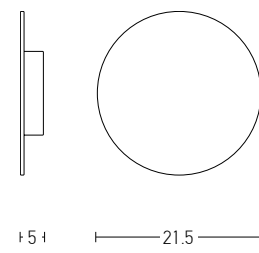

Bulb 2xG9 Led
Power MAX 7W
Input 220-240V, 50/60Hz
Dimensions Ø: 21.5cm L: 5cm
Material Metal - Leather
Color Brown / **Code 1669**

Bulb 2xG9 Led
Power MAX 7W
Input 220-240V, 50/60Hz
Dimensions Ø: 26.5cm L: 5cm
Material Metal - Leather
Color Brown / **Code 1668**