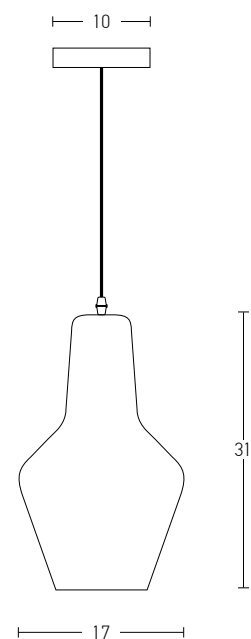

Bulb 1xE27
Power MAX 40W
Input 220-240V, 50/60Hz
Dimensions Ø: 25cm H: 30cm
Base Ø: 10cm H: 2cm
Material Metal - Glass
Special Feature 150cm Cable Adjustable
Color Chrome Glass / **Code 17053**

Bulb 1xE27
Power MAX 40W
Input 220-240V, 50/60Hz
Dimensions Ø: 17cm H: 31cm
Base Ø: 10cm H: 2cm
Material Metal - Glass
Special Feature 150cm Cable Adjustable
Color Chrome Glass / **Code 17055**

Suggested Trimless Canopy **Code 20144**