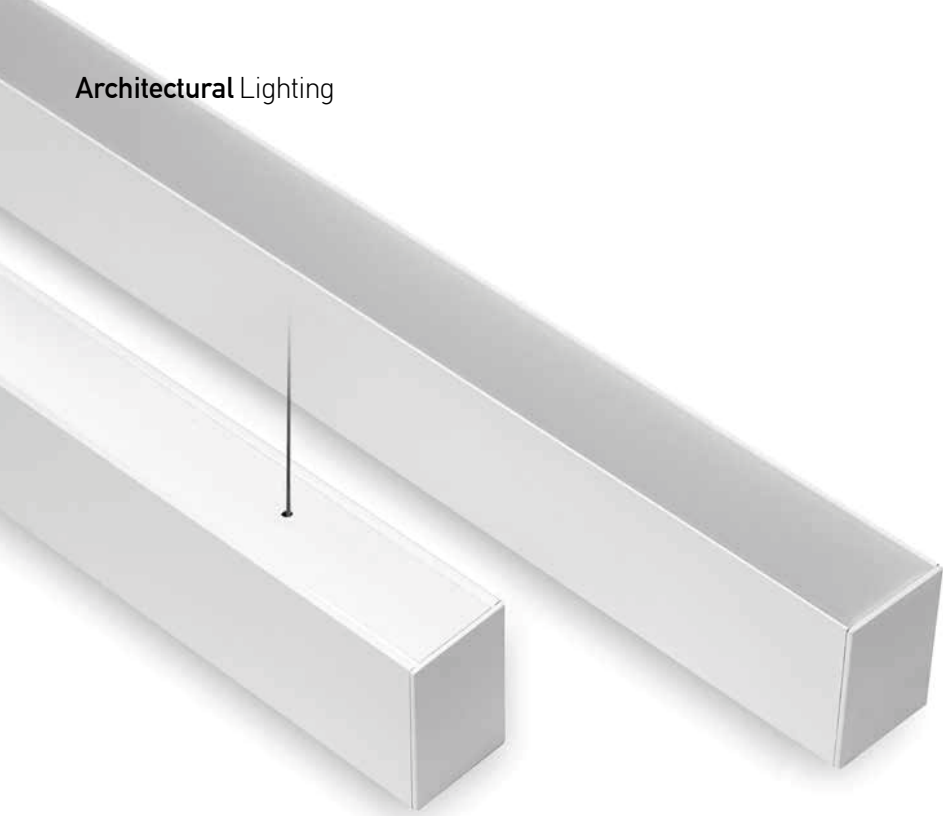

Fill in your code using the following items from the table.

Pendant Profile					
Code	Length	Driver	Kelvin	Set	Body Color
52	58 = 58cm	O = ON/OFF	3 = 3000K	E = HE	W = Sandy White
52	86 = 86cm	D = Dali	4 = 4000K	O = HO	B = Sandy Black
52	114 = 114cm				G = Sandy Grey
52	142 = 142cm				
52	170 = 170cm				
52	198 = 198cm				
52	226 = 226cm				
52	254 = 254cm				
52	282 = 282cm				
52	310 = 310cm				
52	338 = 338cm				

Guide to Create your Code by Choosing : 52 - Length - Driver - Kelvin - Set - Body Color