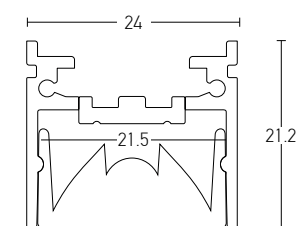

2m Profile + PMMA Lens Cover Degrees 30°, Aluminium

Profile Set
20325-30D 2m Aluminium Profile + 2m PMMA Lens Cover (Degrees 30°) + 4pcs Metal Clips