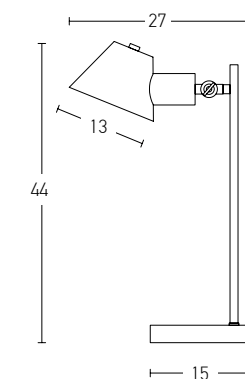

Bulb 1xE27
Power MAX 25W
Input 220-240V, 50/60Hz
Dimensions L: 27cm H: 44cm
Base Ø: 15cm H: 2.5cm
Material Metal - Aluminium
Special Feature 150cm Cable Available
Color White Matt - Gold Matt / **Code 20222**
Black Matt - Gold Matt / **Code 20223**