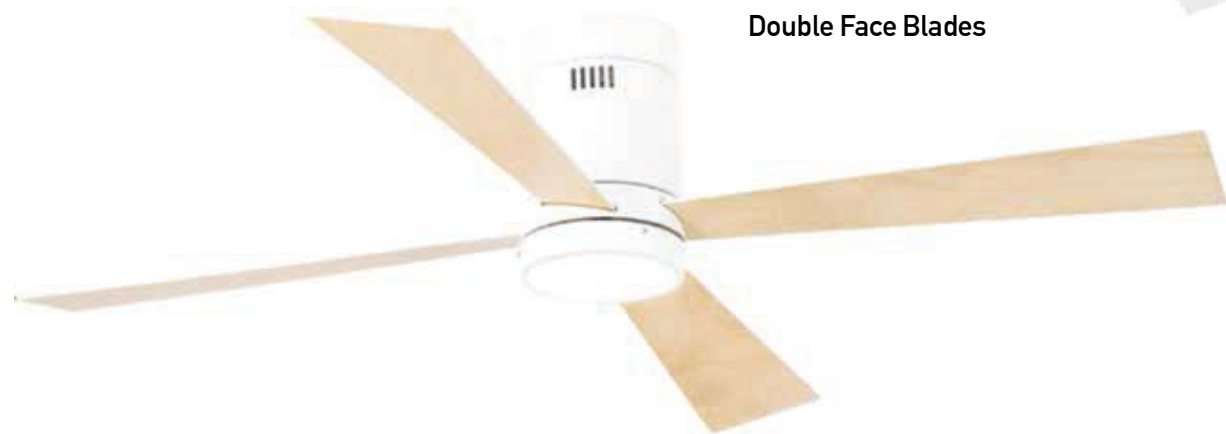

 Color Double Face White Matt - Maple Wood Blades
 White Matt - White Blades / **Code 19137**
 Color Chrome Matt - Brown Wood Blades / **Code 19138**

Double Face Blades

Hotel Lighting

Power 3W
 Input 220-240V, 50/60Hz
 Color Temperature 3000K
 Lumen 240Lm
 Cri 80
 Dimensions L: 40cm
 Non Dimmable
 Base Ø: 8cm H: 3cm
 Switch On/Off
 Material Metal - Aluminium - Silicon
 Special Feature Stick Ø: 2.9cm L: 9.5cm
 Color Brushed Brass / **Code H63**