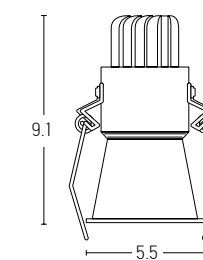

Power 4W
Input 220-240V, 50/60Hz
Color Temperature 3000K
Lumen 270Lm
Cri 90
Dimensions Ø: 4cm H: 5.8cm
Cutting Hole Ø: 3.3cm
Beam Angle 24°
Non Dimmable ☒
Material Aluminium
Depth Required 6.5cm
Driver Included (700mA)
Color White Matt - Black Matt / **Code S092**

Power 6W
Input 220-240V, 50/60Hz
Color Temperature 3000K
Lumen 420Lm
Cri 90
Dimensions Ø: 6cm H: 8.2cm
Cutting Hole Ø: 5.1cm
Beam Angle 40°
Non Dimmable ☒
Material Aluminium
Depth Required 9cm
Driver Included (160mA)
Color White Matt - Black Matt / **Code S093**

Power 15W
Input 220-240V, 50/60Hz
Color Temperature 3000K
Lumen 1050Lm
Cri 90
Dimensions Ø: 7.5cm H: 10cm
Cutting Hole Ø: 6.8cm
Beam Angle 38°
Non Dimmable ☒
Material Aluminium
Depth Required 11cm
Driver Included (350mA)
Color White Matt - Black Matt / **Code S094**

Power 6W
Input 220-240V, 50/60Hz
Color Temperature 3000K
Lumen 480Lm
Cri 90
Dimensions Ø: 5.5cm H: 9.1cm
Cutting Hole Ø: 5.2cm
Beam Angle 24°
Non Dimmable ☒
Material Aluminium
Depth Required 9.5cm
Driver Included (160mA)
Color White Matt / **Code S073**

Power 10W
Input 220-240V, 50/60Hz
Color Temperature 3000K
Lumen 800Lm
Cri 90
Dimensions Ø: 7.5cm H: 9.8cm
Cutting Hole Ø: 7.2cm
Beam Angle 31°
Non Dimmable ☒
Material Aluminium
Depth Required 10.5cm
Driver Included (250mA)
Color White Matt / **Code S075**

Power 6W
Input 220-240V, 50/60Hz
Color Temperature 3000K
Lumen 480Lm
Cri 90
Dimensions Ø: 5.5cm H: 9.1cm
Cutting Hole Ø: 5.2cm
Beam Angle 24°
Non Dimmable ☒
Material Aluminium
Depth Required 9.5cm
Driver Included (160mA)
Color Black Matt / **Code S074**

Power 10W
Input 220-240V, 50/60Hz
Color Temperature 3000K
Lumen 800Lm
Cri 90
Dimensions Ø: 7.5cm H: 9.8cm
Cutting Hole Ø: 7.2cm
Beam Angle 31°
Non Dimmable ☒
Material Aluminium
Depth Required 10.5cm
Driver Included (250mA)
Color Black Matt / **Code S076**