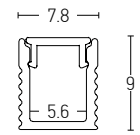

2m Profile + Opal PC Cover, Aluminium

Profile Set	
20196	2m Aluminium Profile + 2m Opal PC Cover
20196-E	2pcs End Caps with Hole , 2pcs End Caps without Hole , 4pcs Metal Clips