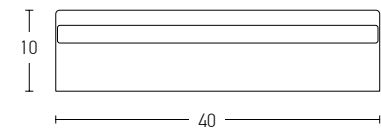

Indoor Led Lighting

Slim 1.5 I

Power 12W
Input 220-240V, 50/60Hz
Color Temperature 3000K
Lumen 694Lm
Cri 80
IP IP44
Dimensions L: 10cm W: 46cm H: 1.5cm
Non Dimmable ☒
Material Aluminium
Color White / **Code 20141**