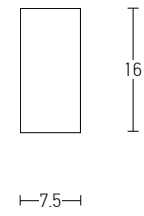

Bulb 2xGU10
Power MAX 25W
Input 220-240V, 50/60Hz
Dimensions L: 7.5cm W: 7cm H: 16cm
Material Concrete
Color Concrete / **Code 180022**