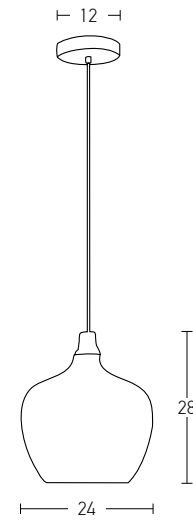

Bulb 1xE27
Power MAX 40W
Input 220-240V, 50/60Hz
Dimensions Ø: 24cm H: 28cm
Base Ø: 12cm H: 2.5cm
Material Metal - Glass
Special Feature 200cm Cable Adjustable
Color Ink Blue - Brass - Black Matt / **Code 19175**

Bulb 1xE27
Power MAX 40W
Input 220-240V, 50/60Hz
Dimensions Ø: 20cm H: 30cm
Base Ø: 12cm H: 2.5cm
Material Metal - Glass
Special Feature 200cm Cable Adjustable
Color Clear Glass - Brass - Black Matt / **Code 19125**

Bulb 3xE27
Power MAX 40W
Input 220-240V, 50/60Hz
Dimensions L: 105cm W: 20cm H: 150cm
Base L: 105cm W: 6.5cm H: 2.7cm
Material Metal - Glass
Special Feature 120cm Cable Adjustable
Color Clear Glass - Brass - Black Matt / **Code 19242**