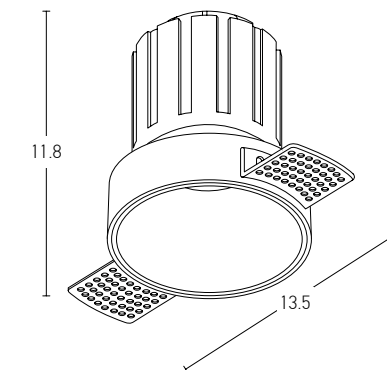

Power 15W
Input 220-240V, 50/60Hz
Color Temperature 3000K
Lumen 1125Lm
Cri 90
Dimensions Ø: 8.2cm W: 13.5cm H: 11.8cm
Cutting Hole Ø: 8.2cm
Beam Angle 36°
Non Dimmable ☒
Material Aluminium
Depth Required $\perp$: 12cm
Driver Included (350mA)
Color Sandy Black / **Code S097-B**
Copper Matt / **Code S097-C**
Gold Matt / **Code S097-G**