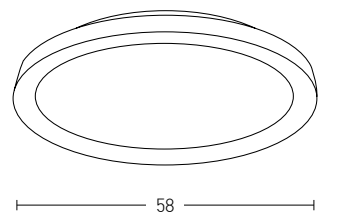

Model Finishing

Brushed Gold Matt

Brushed Coffee

Sandy White

Sandy Black

Power 30W
 Input 220-240V, 50/60Hz
 Color Temperature 3000K
 Lumen 1800Lm
 Cri 80
 Dimensions Ø: 37.5cm H: 5.7cm
 Non Dimmable
 Material Aluminium - Acrylic
 Color White / **Code Z62130L-W**
 Color Black / **Code Z62130L-B**