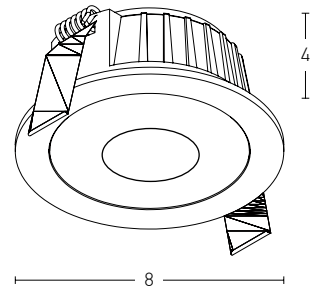

Power 6W
Input 220-240V, 50/60Hz
Color Temperature 3000K
Lumen 440Lm
Cri 90
IP 54
Dimensions Ø: 8cm H: 4cm
Cutting Hole Ø: 7.3cm
Beam Angle 20°
Non Dimmable ☒
Material Aluminium - Glass
Depth Required 4.5cm
Driver Included
Color Black / **Code S110**
White / **Code S111**

Bulb 1xGU10
Power MAX 50W
Input 220-240V, 50/60Hz
IP 65
Dimensions Ø: 8.5cm H: 4.5cm
Cutting Hole Ø: 7.5cm
Material Aluminium
Depth Required 10.5cm
Special Feature GU10 Lampholder Included
Color Black Matt / **Code S046**
White Matt / **Code S045**