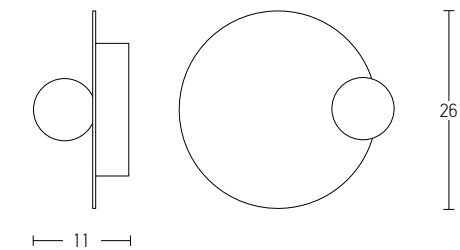

Bulb 1xG9 Led
Power MAX 9W
Input 220-240V, 50/60Hz
Dimensions Ø: 26cm L: 11cm
Material Metal - Opal Glass
Special Feature Opal Glass Ø: 8cm
Color Copper Rusty / **Code 17105**
Color Black Matt / **Code 17104**