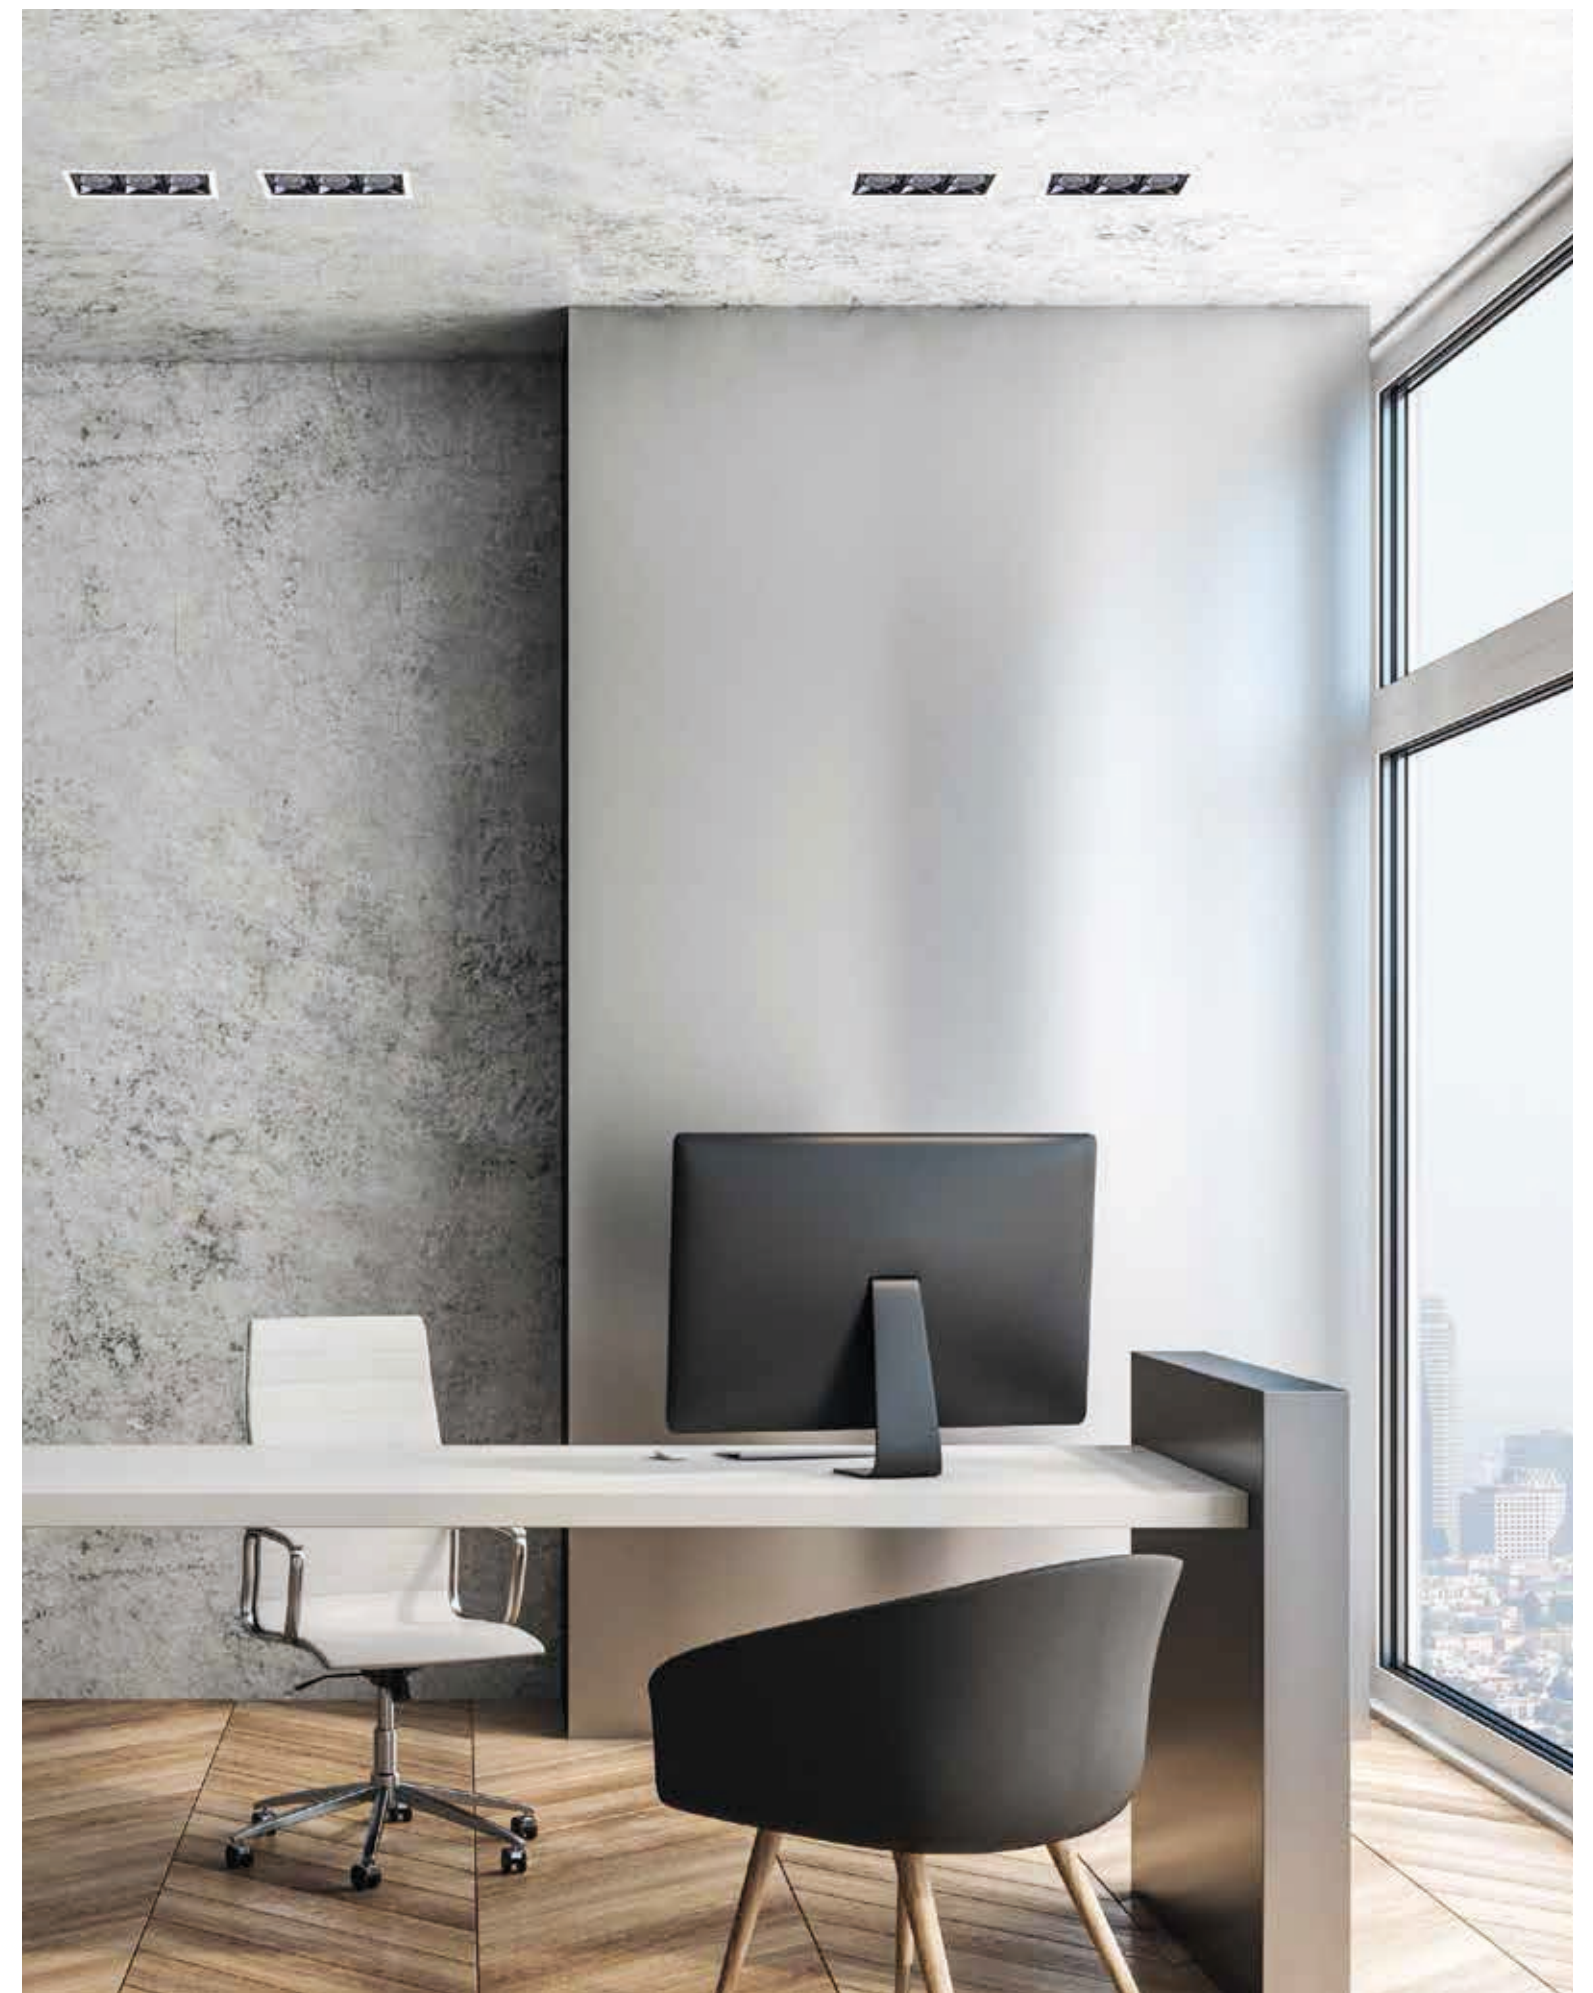

S094

S093

S092

574

575

Power 6W
 Input 220-240V, 50/60Hz
 Color Temperature 3000K
 Lumen 450Lm
 Cri 90
 Dimensions Ø: 6.2cm W: 10.9cm H: 7.4cm
 Cutting Hole Ø: 6.2cm
 Beam Angle 22°
 Non Dimmable ☒
 Material Aluminium
 Depth Required \perp : 8cm
 Driver Included (135mA)
 Color Sandy White / **Code S095**