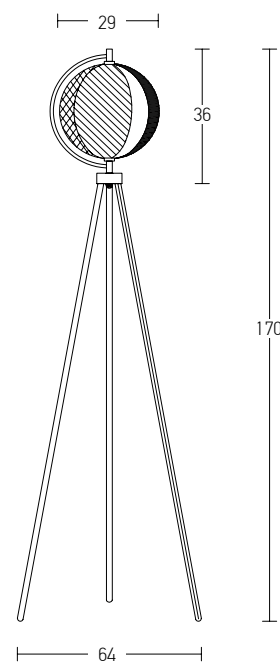

Bulb 1xE27
Power MAX 15W
Input 220-240V, 50/60Hz
Dimensions Ø: 29cm W: 64cm H: 170cm
Material Metal - Acrylic
Special Feature 200cm Cable Available
Color Black Matt / **Code 2038**