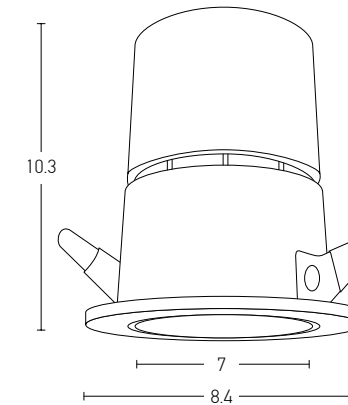

Power 2x7W
Input 10V / 700mA
Color Temperature 3000K
Lumen 1040Lm
Cri 90
Dimensions L: 16.8cm W: 9cm H: 9cm
Cutting Hole 8.2 x 16.4cm
Beam Angle 36°
Material Aluminium
Depth Required JT: 9cm
Required Driver V700 / Series Connection
Special Feature Movable
Stick Ø: 4cm

Color Sandy White - Black / **Code Z11207-W**
Color Sandy Black - Gold / **Code Z11207-B**

Power 10W
Input 220-240V, 50/60Hz
Color Temperature 3000K
Lumen 750Lm
Cri 90
Dimensions Ø: 7cm H: 8.3cm
Cutting Hole Ø: 6cm
Beam Angle 38°
Non Dimmable ☒
Material Aluminium
Depth Required JT: 9cm
Driver Included (250mA)
Color White Matt - Black Matt Reflector / **Code S070**

Power 7W
Input 10V / 700mA
Color Temperature 3000K
Lumen 520Lm
Cri 90
Dimensions Ø: 9.1cm H: 9cm
Cutting Hole Ø: 8.2cm
Beam Angle 36°
Material Aluminium
Depth Required JT: 9cm
Required Driver LSCW700P for 1 Fixture
Special Feature Movable
Stick Ø: 4cm

Color Sandy White - Black / **Code Z11107-W**
Color Sandy Black - Gold / **Code Z11107-B**

Power 15W
Input 220-240V, 50/60Hz
Color Temperature 3000K
Lumen 1125Lm
Cri 90
Dimensions Ø: 8.5cm H: 10.3cm
Cutting Hole Ø: 7.8cm
Beam Angle 30°
Non Dimmable ☒
Material Aluminium
Depth Required JT: 11cm
Driver Included (350mA)
Color White Matt - Black Matt Reflector / **Code S071**