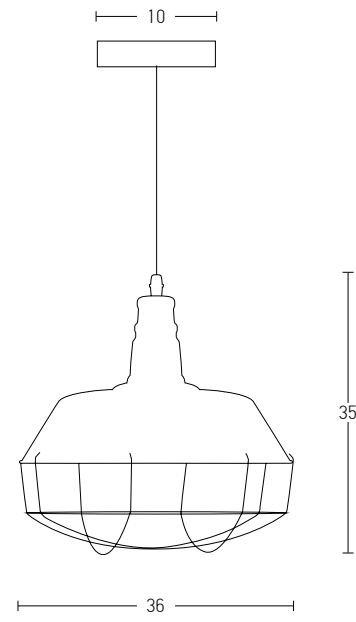

Suggested Trimless Canopy **Code 20144**

Bulb 1xE27
 Power MAX 40W
 Input 220-240V, 50/60Hz
 Dimensions Ø: 36cm H: 35cm
 Base Ø: 10cm H: 2cm
 Material Metal - Aluminium
 Special Feature 150cm Cable Adjustable
 Color Black Matt - White / **Code 1548**