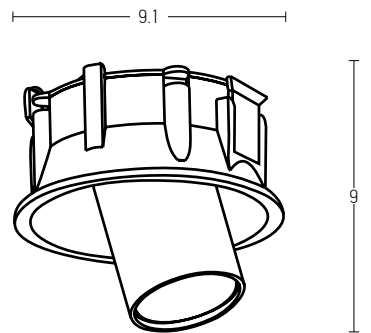

Power 7W
Input 10V / 700mA
Color Temperature 3000K
Lumen 520Lm
Cri 90
Dimensions Ø: 9.1cm H: 9cm
Cutting Hole Ø: 8.2cm
Beam Angle 36°
Material Aluminium
Depth Required JT: 9cm
Required Driver LSCW700P for 1 Fixture
Special Feature Movable
Stick Ø: 4cm

Color Sandy White - Black / **Code Z11107-W**
Color Sandy Black - Gold / **Code Z11107-B**