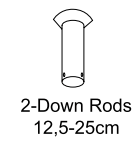

- Led Light Source 18W
- Input 220-240V, 50/60Hz
- Color Temperature 3000K, 4000K, 6000K
- Lumen 1800Lm
- Cri 80
- dB 20
- Dimensions 47" Ø: 120cm H: 37-49.5cm
- Air Flow 156.3m³ min
- Night Mode Time Setting 1h / 4h / 8h
- Material Metal - Polycarbonate - ABS
- Special Feature 2 Down Rods 12.5-25cm
  Summer & Winter Function
- Motor Feature DC Motor 38W
  5 Speeds
- Color White Matt - Maple Blades / **Code 19130**
- Color Chrome Matt - Maple Blades / **Code 19131**