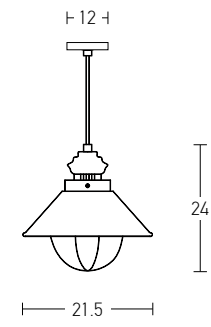

Bulb 1xE27
Power MAX 40W
Input 220-240V, 50/60Hz
Dimensions Ø: 21.5cm H: 24cm
Base Ø: 12cm H: 2.5cm
Material Metal - Aluminium
Special Feature 150cm Cable Adjustable
Color Black Matt - Copper / **Code 180100**