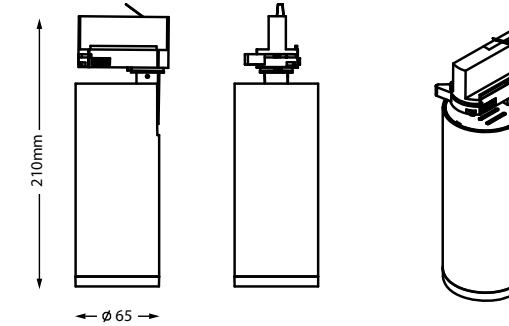

Power 15W
Input 220-240V, 50/60Hz
Color Temperature 3000K / 4000K
Cri 80
Dimensions Ø: 6.5cm H: 21cm
Non Dimmable ☒
Material Aluminium
Special Feature 3 Phase Track Light

Code	Kelvin	Lumen	Body Color
18303	3000K	2400Lm	Black
18304	3000K	2400Lm	White
18305	4000K	2475Lm	Black
18306	4000K	2475Lm	White