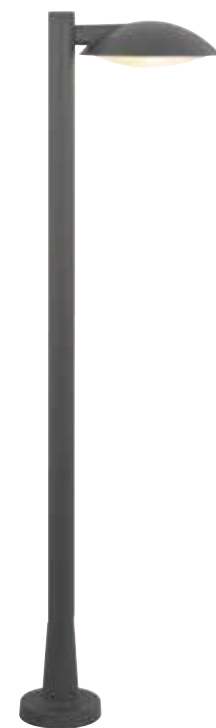

Power 12W
Input 220-240V, 50/60Hz
Color Temperature 3000K
Lumen 1080Lm
Cri 80
IP 54
Dimensions Ø: 20cm L: 30.2cm H: 100cm
Material Aluminium - PC Diffuser
Color Graphite / **Code E174**