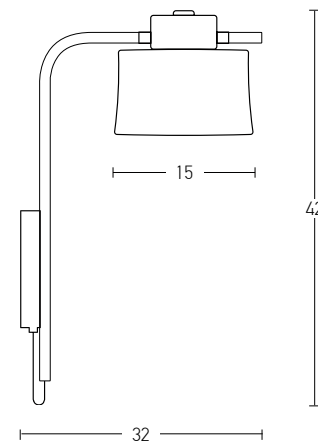

Bulb 1xE14
Power MAX 40W
Input 220-240V, 50/60Hz
Dimensions L: 32cm W: 15cm H: 42cm
Base W: 8.3cm H: 12cm
Material Metal - Aluminium
Color Black Matt - Copper Mat / **Code 18135**