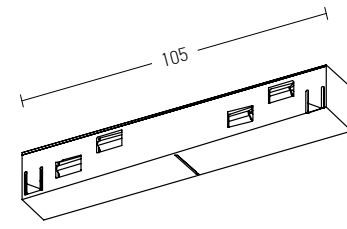

Inner Connector for 48V Magnetic Tracks
Code 20103 / Color Black
Code 20103-W / Color White