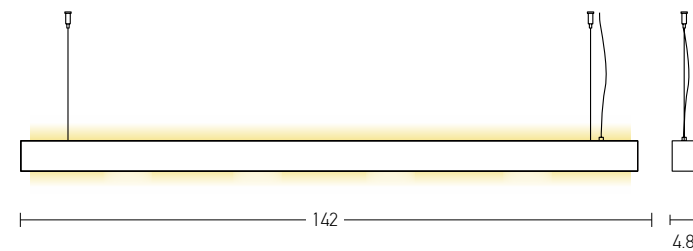

Power 18W + 36W
Input 220-240V, 50/60Hz
Color Temperature 3000K
Lumen 7560Lm
Cri 80
Dimensions L: 142cm W: 4.8cm H: 7.8cm
Base Ø: 8cm H: 2cm
Non Dimmable ☒
Material Aluminium
Special Feature 200cm Cable Adjustable
Optional Dimming DALI
Color Copper Rusty - Sandy Black / **Code 17211-CB**
Old Steel - Gold Matt / **Code 17211-OG**