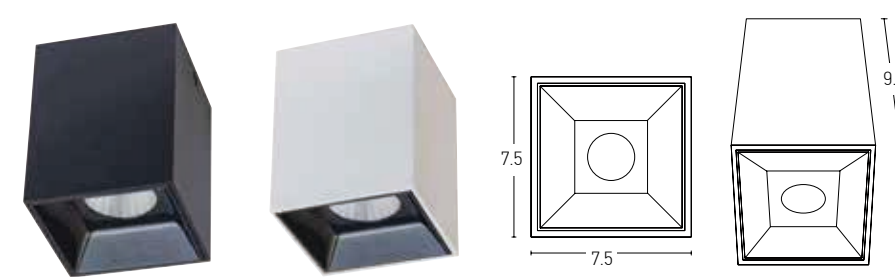

Power 10W
Input 220-240V, 50/60Hz
Color Temperature 3000K
Lumen 750Lm
Cri 80
Dimensions L: 7.5cm W: 7.5cm H: 9.5cm
Beam Angle 32°
Non Dimmable ☒
Material Aluminium - Glass
Special Feature Included LED Driver
Color White - Black Reflector / **Code S068**
Color Black - Black Reflector / **Code S069**