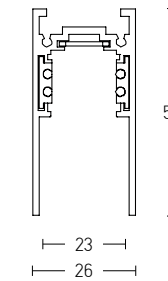

Track Code	Size	Color
2082B-1	1m	Sandy Black
2082W-1	1m	Sandy White
2082B-2	2m	Sandy Black
2082W-2	2m	Sandy White
2082B-3	3m	Sandy Black
2082W-3	3m	Sandy White

Corner Code	Plane	Color
2082B-C1	Vertical	Sandy Black
2082W-C1	Vertical	Sandy White
2082B-C2	Horizontal	Sandy Black
2082W-C2	Horizontal	Sandy White

Notice : For corners type C1 required also to order 20105 and for type C2 20104