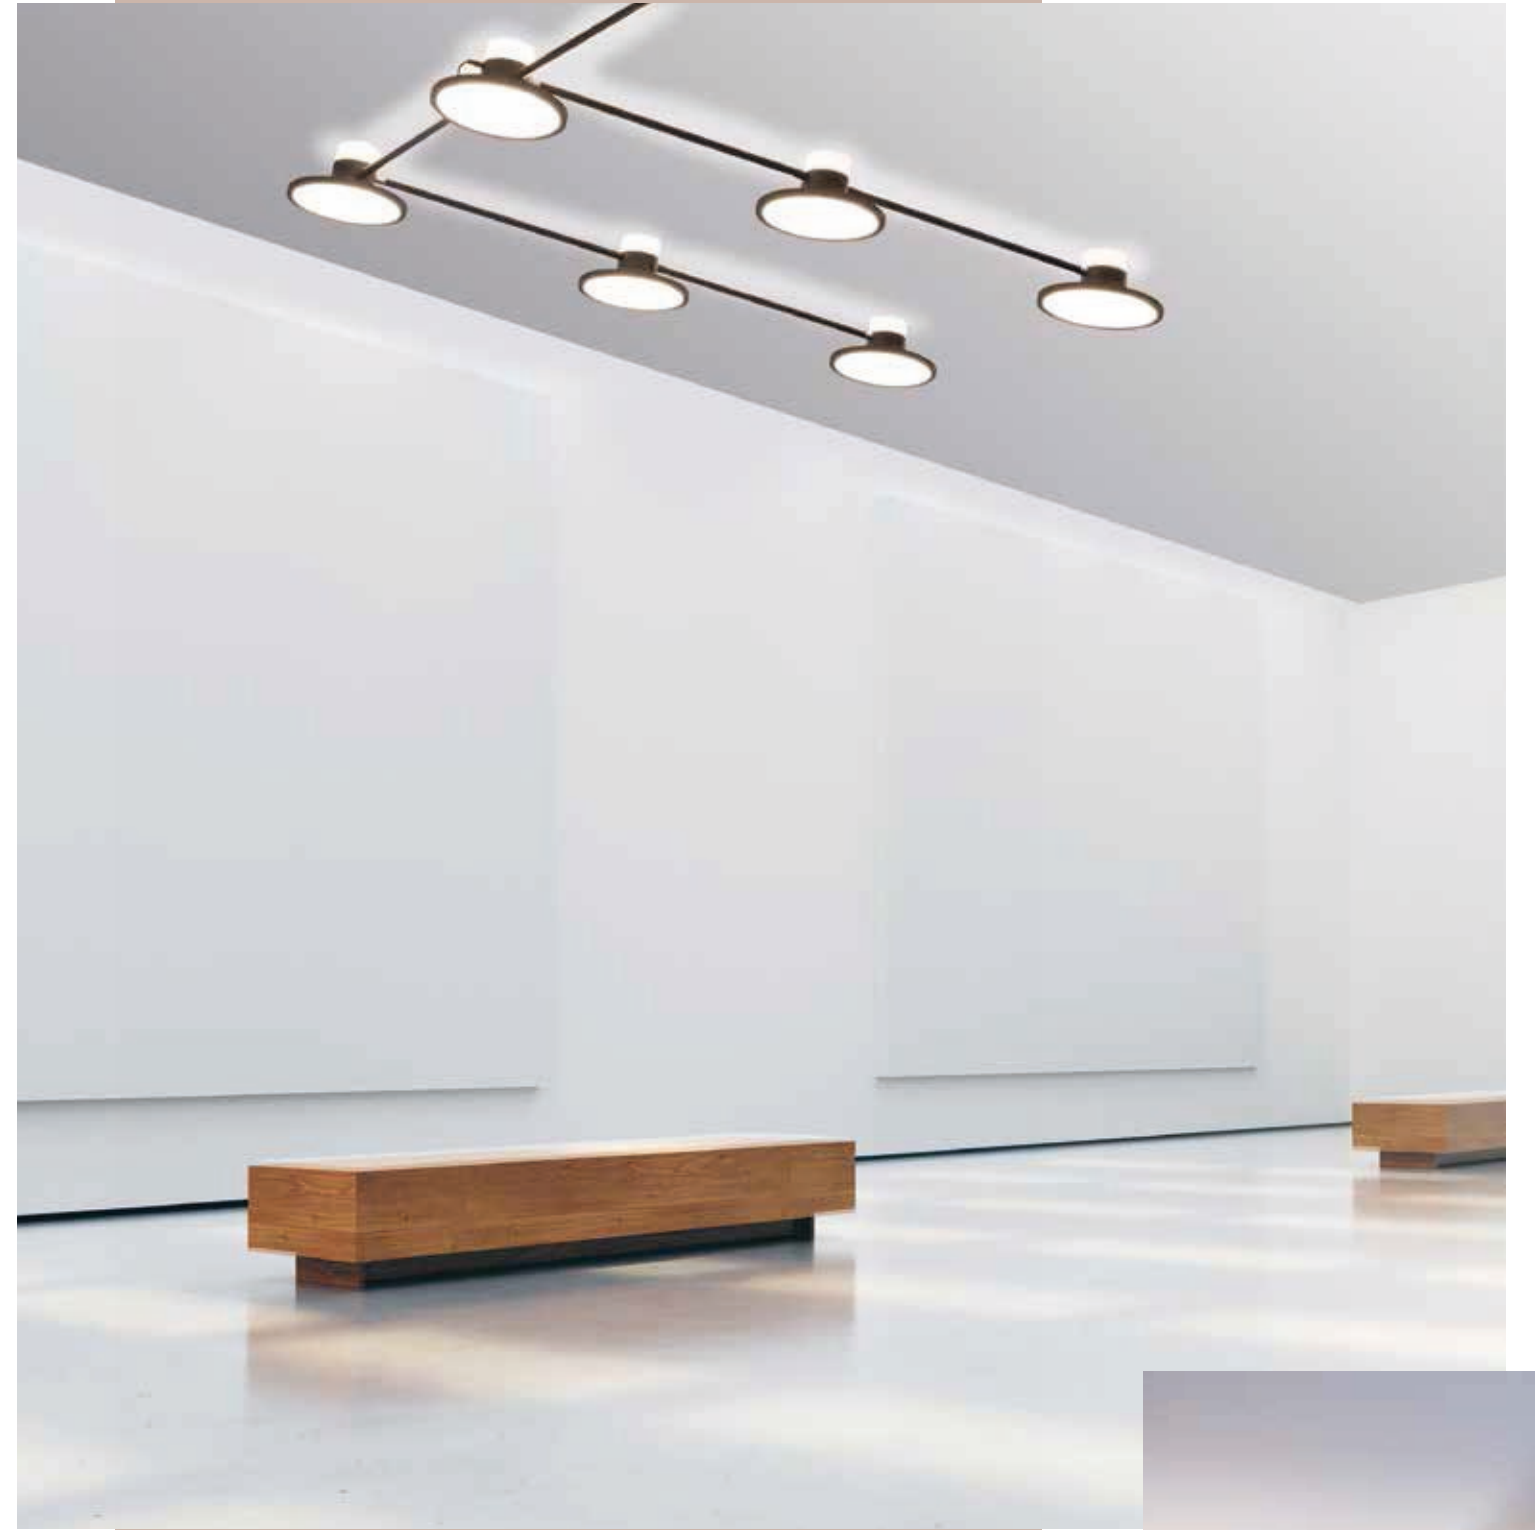

Arts and Crafts Horeca

Lighting Catalogue

P&M

design
furniture
interiors

Design your own Light

24V Lighting System Plug and Play

Explore more on page: 530

48V Magnetic Linear System