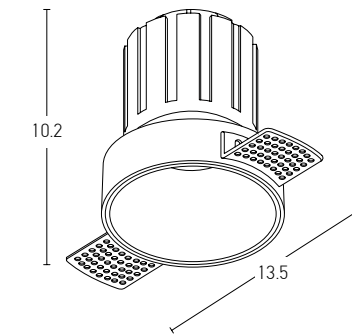

Power 9W
Input 220-240V, 50/60Hz
Color Temperature 3000K
Lumen 675Lm
Cri 90
Dimensions Ø: 8.2cm W: 13.5cm H: 10.2cm
Cutting Hole Ø: 8.2cm
Beam Angle 36°
Non Dimmable ☒
Material Aluminium
Depth Required $\perp$: 10.5cm
Driver Included (200mA)
Color Sandy Black / **Code S096-B**
Copper Matt / **Code S096-C**
Gold Matt / **Code S096-G**