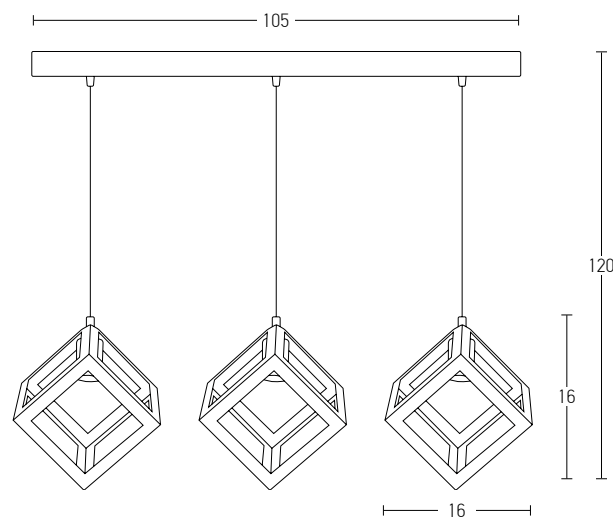

Bulb 3xE27
Power MAX 40W
Input 220-240V, 50/60Hz
Dimensions L: 105cm W: 16cm H: 120cm
Base L: 105cm W: 6.5cm H: 2.7cm
Material Metal
Special Feature 100cm Cable Adjustable
Color Black Matt / **Code 1681**