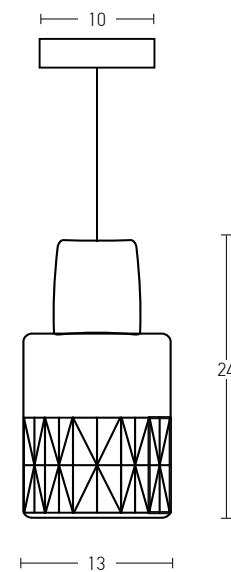

Bulb 1xE27
Power MAX 40W
Input 220-240V, 50/60Hz
Dimensions Ø: 13cm H: 24cm
Base Ø: 10cm H: 2.5cm
Material Concrete
Special Feature 120cm Cable Adjustable
Color Concrete - Chrome Base / **Code 18112**