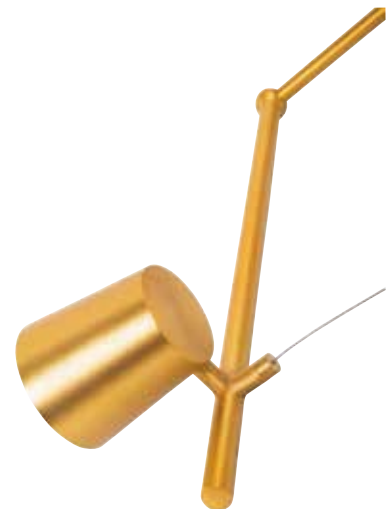

Indoor Led Lighting

Power 28W
Input 220-240V, 50/60Hz
Color Temperature 3000K
Lumen 2240Lm
Cri 80
Dimensions L: 110cm H: 102cm
Base L: 24cm W: 6cm H: 3.5cm
Non Dimmable ☐
Material Metal - Aluminium - Acrylic
Special Feature Spot Ø: 7.5cm H: 8cm
Spot Ø: 9.5cm H: 4cm
Color Sandy Black - Gold Matt / **Code 2035**

Power 7W
Input 220-240V, 50/60Hz
Color Temperature 3000K
Lumen 560Lm
Cri 80
Dimensions L: 47.5cm H: 102cm
Base Ø: 12.5cm H: 3.5cm
Non Dimmable ☐
Material Metal - Aluminium - Acrylic
Special Feature Spot Ø: 7.5cm H: 8cm
Color Sandy Black - Gold Matt / **Code 2033**
Gold Matt / **Code 2034**