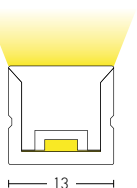

Code	IP	Kelvin	CRI	Watt	Lm/m
LS14	67	3000	90	9W/m	468
LS15	67	4000	90	9W/m	495

Lumen Efficiency 55Lm/W
SDCM 3
Ra 90
LEDs/m 112
Voltage DC24V
Unit cut 55.5mm
Life Span 20000H
Waterproof Rate IP67
Special Feature UV resistant
Chemical resistant

Aluminium Profile 1m
Code ALMLS14-15