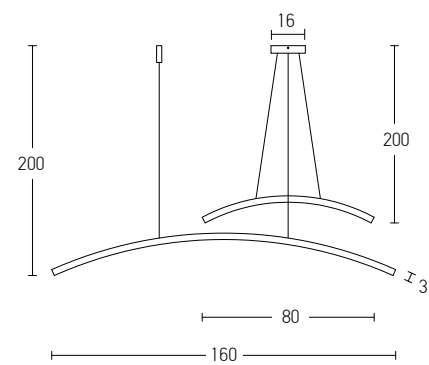

A

B

C

Our Suggestion

Become an artist and make your combination
 Use your imagination to create your masterpiece with our limitless options.

Power 48W
 Input 220-240V, 50/60Hz
 Color Temperature 3000K
 Lumen 3600Lm
 Cri 80
 Dimensions L: 80+160cm H: 200cm
 Base Ø: 16cm H: 3.5cm
 Dimmable 
 Material Aluminium - Acrylic
 Special Feature Step Dimming 10%-40%-100%
 Profile 2x3cm
 Color White Matt / **Code 20129**