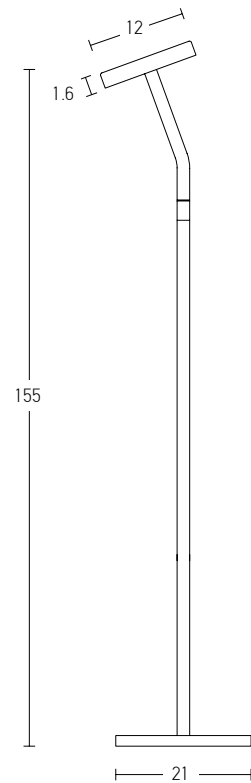

Power 9W
Input 220-240V, 50/60Hz
Color Temperature 3000K
Lumen 630Lm
Cri 80
Dimensions Ø: 12cm H: 155cm
Base Ø: 21cm H: 1cm
Non Dimmable ☒
Material ☒ Metal - Aluminium
Special Feature 150cm Cable Available
Color Sandy Black / **Code 20113**