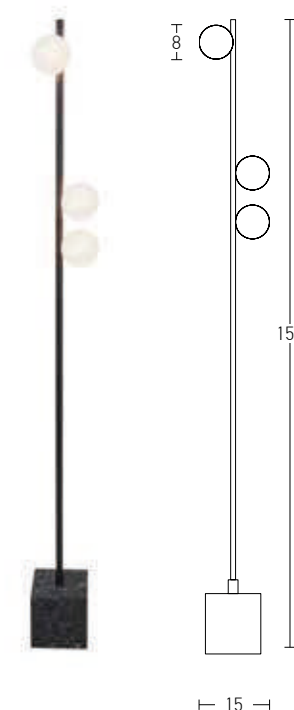

Bulb 3xG9 Led
Power MAX 9W
Input 220-240V, 50/60Hz
Dimensions H: 156cm
Base L: 15cm W: 15cm H: 15cm
Material Metal - Marble - Opal Glass
Special Feature 150cm Cable Available
Opal Glass Ø: 8cm

Color White Marble - Gold Matt / **Code 18179**
Color Black Marble - Black Matt / **Code 20362**