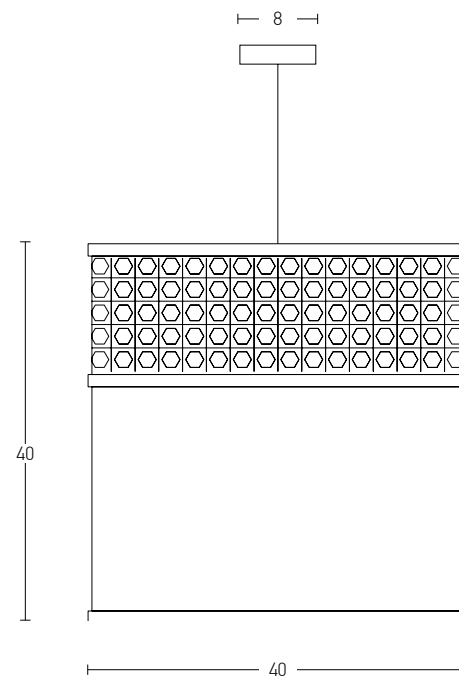

Bulb 1xE27
Power MAX 25W
Input 220-240V, 50/60Hz
Dimensions Ø: 40cm H: 40cm
Base Ø: 8cm H: 2cm
Material Metal - Bush - Burlap
Special Feature 150cm Cable Adjustable
Color Natural / **Code 20354**