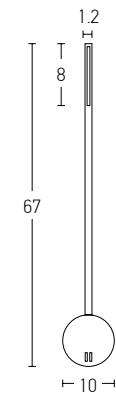

Model Finishing

Copper

Black Matt

Chrome Matt

Power 3W
 Input 220-240V, 50/60Hz
 Color Temperature 3000K
 Lumen 240Lm
 Cri 80
 Dimensions L: 34cm W: 4cm H: 12cm
 Depth 5cm
 Non Dimmable
 Switch On/Off
 Material Metal - Aluminium
 Cutting Hole 8.6x3.2cm
 Special Feature Stick Ø: 2.5cm H: 6cm
 Color Black / **Code H69**