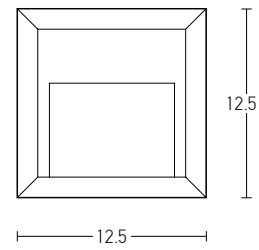

Power 1.5W
Input 220-240V, 50/60Hz
Color Temperature 3000K
Lumen 120Lm
Cri 80
IP 65
Dimensions L: 2.5cm W: 12.5cm H: 12.5cm
Material ABS
Color Graphite / **Code E230**