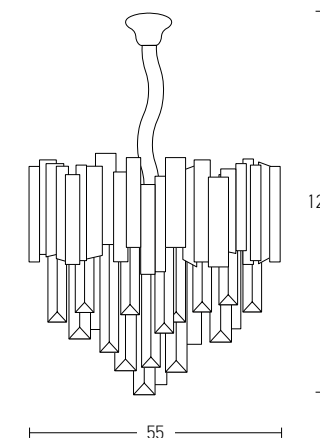

Bulb 8xE14
Power MAX 8W
Input 220-240V, 50/60Hz
Dimensions Ø: 55cm H: 120cm
Material Aluminium - Crystal Glass
Special Feature 80cm Cable Adjustable
Color Brass / **Code Z63132P**