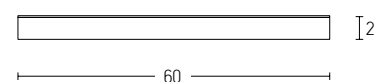

Power 12W
Input 220-240V, 50/60Hz
Color Temperature 3000K
Lumen 1100Lm
Cri 80
Dimensions L: 4cm W: 60cm H: 2cm
Non Dimmable ☒
Material Stainless Steel - Acrylic
Special Feature IP 44 - Click on Mirror
Remote Driver Included
Color Anodized Stainless Steel / **Code 20148**