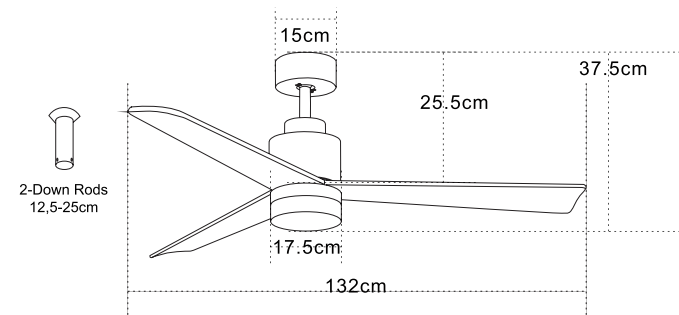

Led Light Source 15W
Input 220-240V, 50/60Hz
Color Temperature 3000K, 4000K, 6000K
Lumen 1500Lm
Cri 80
dB 23
Dimensions 52" Ø: 132cm H: 37.5-50cm
Air Flow 175.3m³ min
Night Mode Time Setting 1h / 2h / 4h / 8h
Material Metal - Polycarbonate - Wood
Special Feature 2 Down Rods 12.5-25cm
Summer Function
Motor Feature AC Motor 57W
3 Speeds
Color Black Matt - Cherry Wood Blades / **Code 19135**