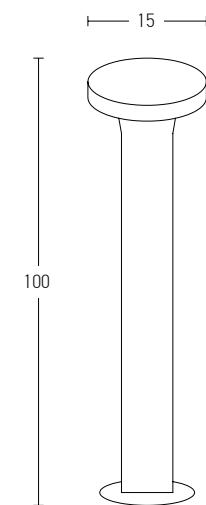

Outdoor Led Lighting | Wall - Floor Collection

Power 12W
Input 220-240V, 50/60Hz
Color Temperature 3000K
Lumen 960Lm
Cri 80
IP 54
Dimensions Ø: 15cm L: 5.5cm
Material Aluminium - PC Diffusser
Color Graphite / **Code E237**

Power 12W
Input 220-240V, 50/60Hz
Color Temperature 3000K
Lumen 960Lm
Cri 80
IP 65
Dimensions Ø: 15cm H: 100cm
Material Aluminium - PC Diffusser
Color Graphite / **Code E249**