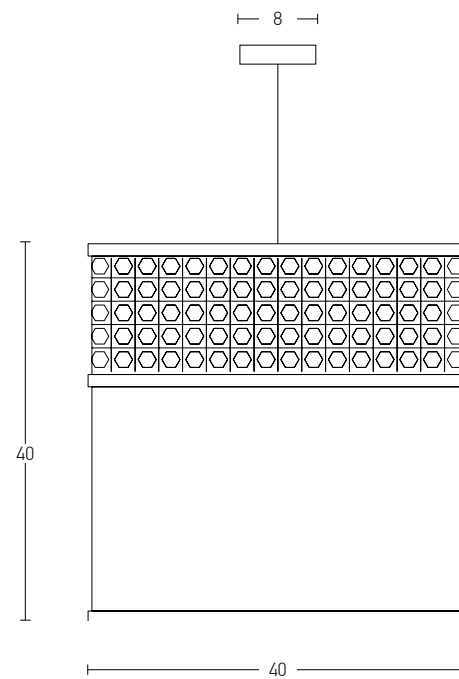

Bulb 1xE27
 Power MAX 25W
 Input 220-240V, 50/60Hz
 Dimensions Ø: 40cm H: 40cm
 Base Ø: 8cm H: 2cm
 Material Metal - Bush - Burlap
 Special Feature 150cm Cable Adjustable
 Color Natural / **Code 20354**