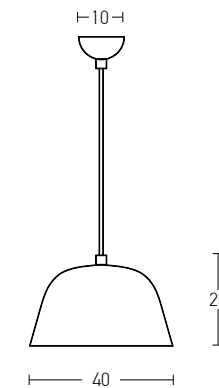

Bulb 1xE27
Power MAX 40W
Input 220-240V, 50/60Hz
Dimensions Ø: 40cm H: 25cm
Base Ø: 10cm H: 4.5cm
Material Aluminium
Special Feature 150cm Cable Adjustable
Color Grey Matt / **Code 180075**
Color Pink Matt / **Code 180076**