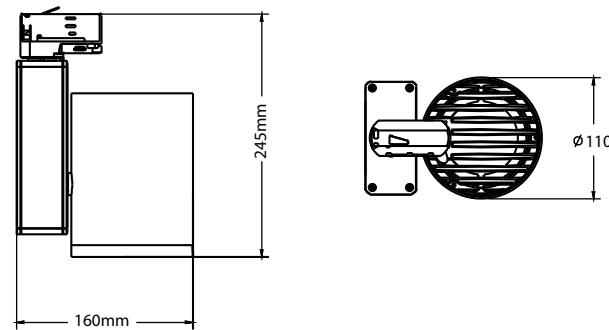

Power 40W
Input 220-240V, 50/60Hz
Color Temperature 3000K / 4000K
Cri 80
Dimensions Ø: 11cm H: 24.5cm
Non Dimmable ☒
Material Aluminium
Special Feature 3 Phase Track Light

Code	Kelvin	Lumen	Body Color
18307	3000K	5120Lm	Black
18308	3000K	5120Lm	White
18309	4000K	5280Lm	Black
18310	4000K	5280Lm	White