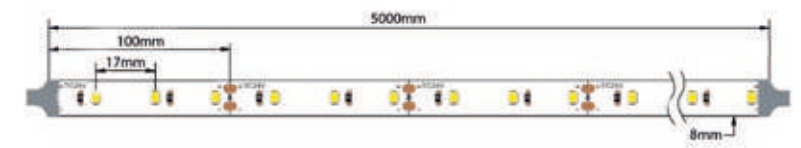

-OSRAM PRODUCT 24V 8.88W/m

Code	IP	Kelvin	CRI	Watt	Lm/m
4052899595057	20	3000	85	8.88W/m	923
4052899595071	20	4000	85	8.88W/m	923

Lumen Efficiency 104Lm/W
SDCM 3
Ra 85
LEDs/m 70
Voltage DC24V
Width 8mm
Unit cut 100mm
Life Span 25000H
Waterproof Rate IP20

*5 Years Guarantee when combined with OSRAM drivers

Dimming Options

1. DALI Dimming : Dali Driver 24V Channel 1+Switch Dali MCU . Suitable with Drivers to Page : 618-619 , 621
2. BLUETOOTH Dimming : Element Driver 24V+OT BLE (CASAMBI App) . Suitable with Drivers to Page : 620
3. PHASECUT Dimming : Suitable with PhaseCut Drivers to Page : 620
4. 1-10 Dimming : 1-10 Driver 24V+Switch MCU 1-10 . Suitable with 1-10V Drivers to Page : 619
5. PUSH BUTTON Dimming : Dali Driver 24V Channel 1 to Page : 618