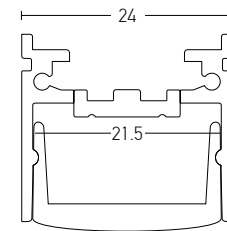

2m Profile + Clear PC Cover Degrees 60°, Aluminium