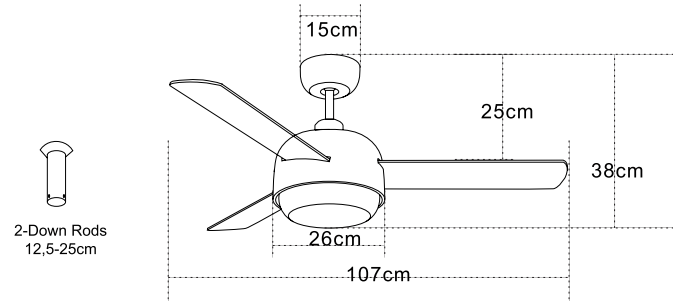

Color White / **Code 19133**

Double Face Blades

Led Light Source 18W
 Input 220-240V, 50/60Hz
 Color Temperature 3000K, 4000K, 6000K
 Lumen 1800Lm
 Cri 80
 dB 23
 Dimensions 42" Ø: 107cm H: 38-50.5cm
 Air Flow 144m³ min
 Night Mode Time Setting 1h / 2h / 4h / 8h
 Material Metal - Glass - Plywood (MDF)
 Special Feature 2 Down Rods 12.5-25cm
 Summer Function
 Motor Feature AC Motor 58W
 3 Speeds