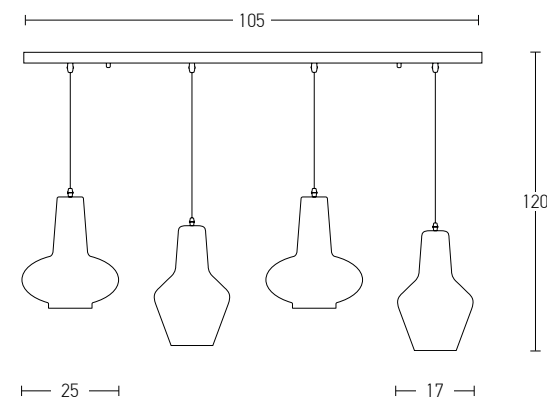

Indoor Lighting | Glass Collection

Bulb 4xE27
Power MAX 40W
Input 220-240V, 50/60Hz
Dimensions L: 105cm H: 120cm
Base L: 105cm W: 6.5cm H: 2.7cm
Material Metal - Glass
Special Feature 90cm Cable Adjustable
Color Black Matt - Chrome Glass / **Code 17151**