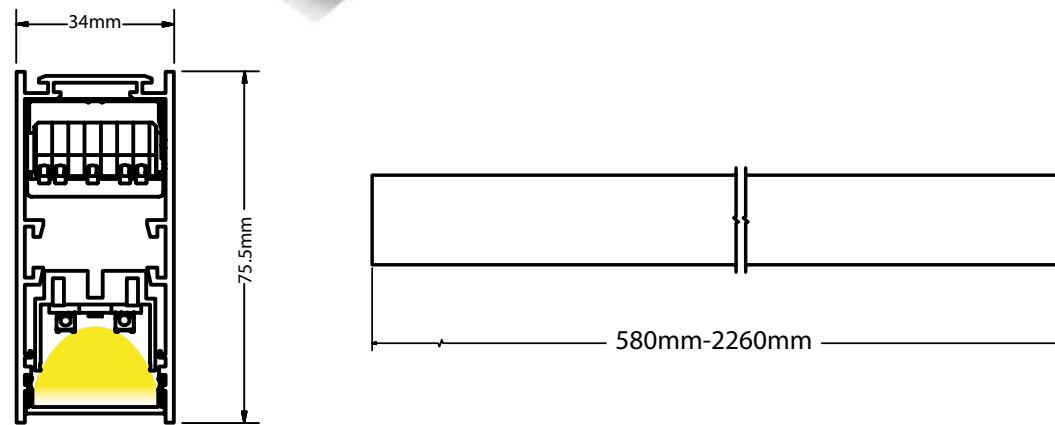

Fill in your code using the following items from the table.

Ceiling Profile					
Code	Length	Driver	Kelvin	Set	Body Color
31	58 = 58cm	O = ON/OFF	3 = 3000K	E = HE	W = Sandy White
31	86 = 86cm	D = Dali	4 = 4000K	O = HO	B = Sandy Black
31	114 = 114cm				
31	142 = 142cm				
31	170 = 170cm				
31	198 = 198cm				
31	226 = 226cm				

Guide to Create your Code by Choosing : 31 - Length - Driver - Kelvin - Set - Body Color

Fill in your code using the following items from the table.

Pendant Profile					
Code	Length	Driver	Kelvin	Set	Body Color
32	58 = 58cm	O = ON/OFF	3 = 3000K	E = HE	W = Sandy White
32	86 = 86cm	D = Dali	4 = 4000K	O = HO	B = Sandy Black
32	114 = 114cm				
32	142 = 142cm				
32	170 = 170cm				
32	198 = 198cm				
32	226 = 226cm				

Guide to Create your Code by Choosing : 32 - Length - Driver - Kelvin - Set - Body Color