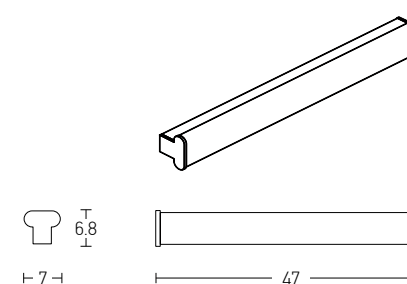

Power 13W
Input 220-240V, 50/60Hz
Color Temperature 3000K
Lumen 1040Lm
Cri 80
Dimensions L: 6.8cm W: 47cm H: 7cm
Non Dimmable ☒
Material Aluminium - Acrylic
Special Feature IP 44
Color Chrome / **Code 180042**