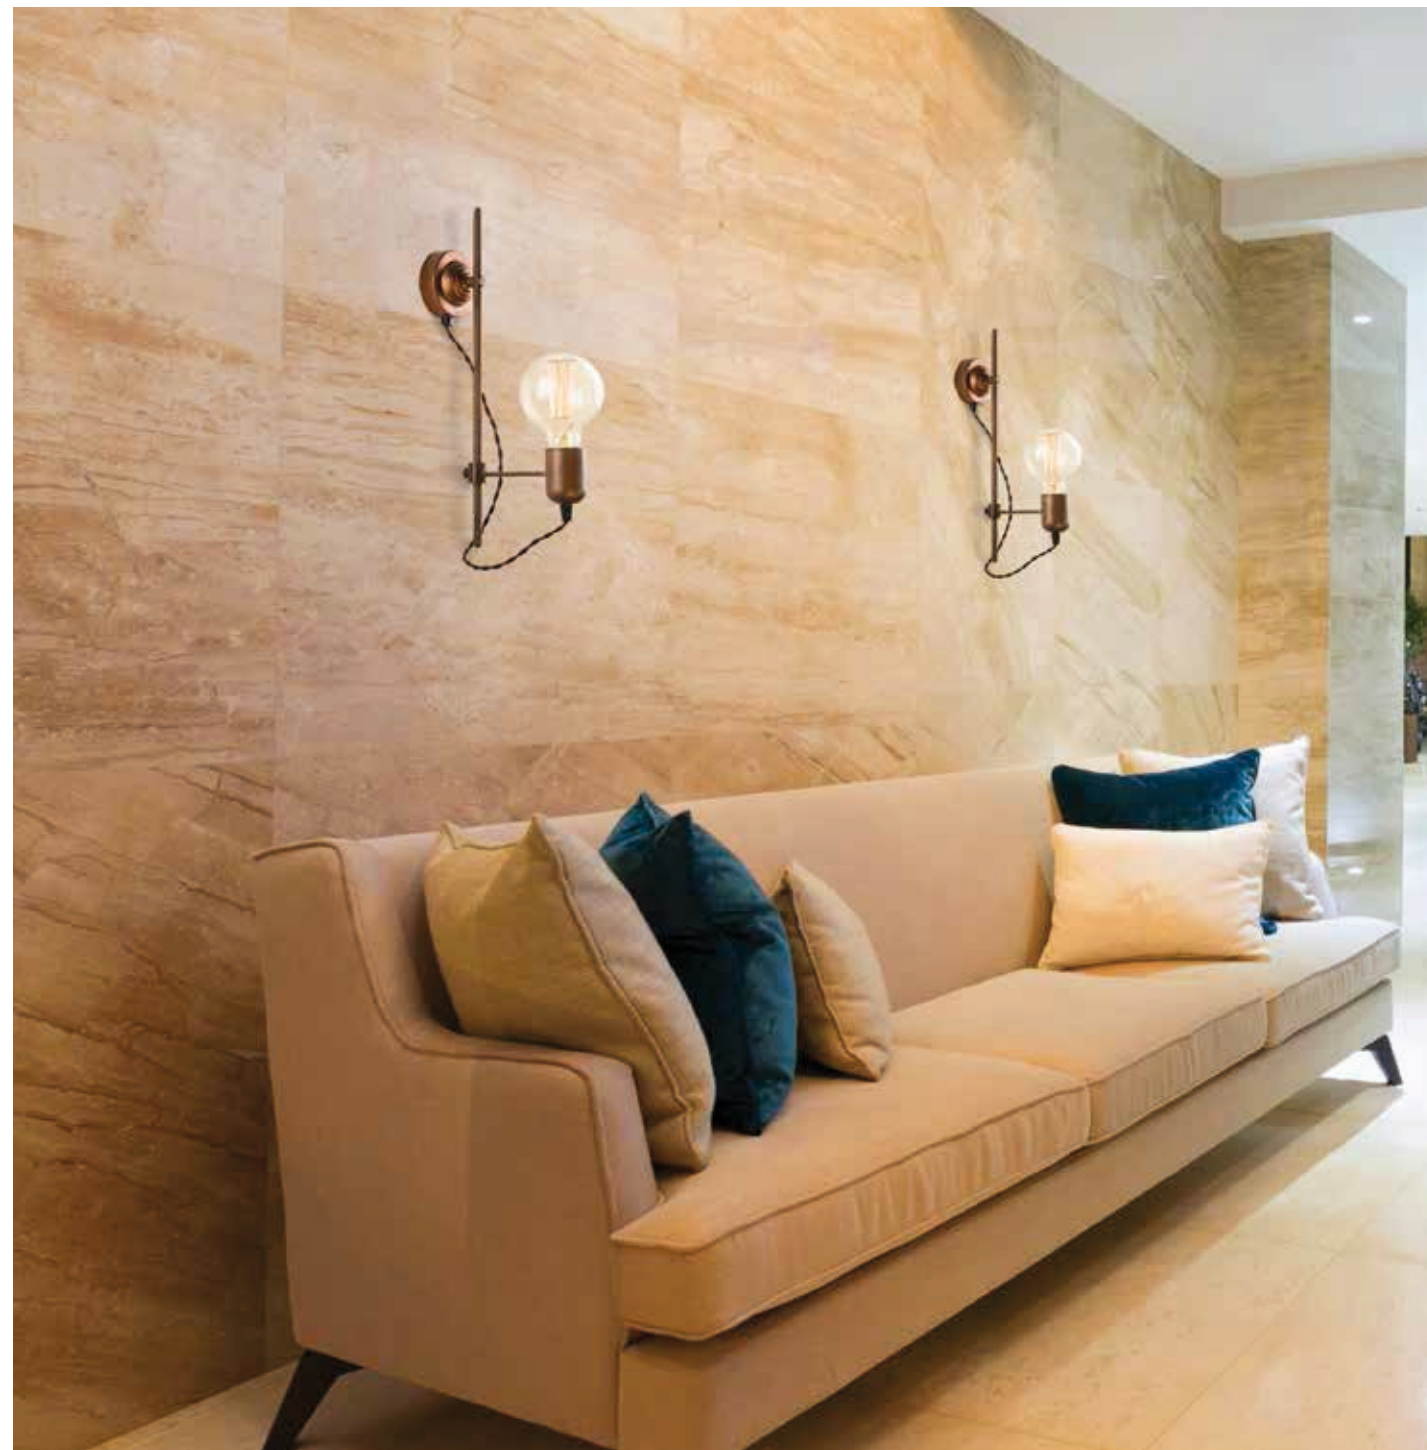

Bulb 1xE27
Power MAX 40W
Input 220-240V, 50/60Hz
Dimensions L: 22cm H: 40cm
Base Ø: 8cm H: 2cm
Material Metal
Color Copper Rusty / Code 16161

Bulb 1xE27
Power MAX 40W
Input 220-240V, 50/60Hz
Dimensions Ø: 22cm L: 47cm H: 25cm
Base L: 2.5cm W: 8cm H: 16cm
Material Brass
Color Rusty Bronze / Code 1590