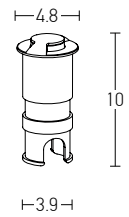

Power 3W
Input 24V
Color Temperature 3000K
Lumen 210Lm
Cri 80
IP 65
IK 10
Dimensions Ø: 4.8cm H: 10cm
Material Aluminium - Stainless Steel- PC Diffuser
Recommended Driver D-8-24 (Not Included)
Color Aluminium / **Code E180**