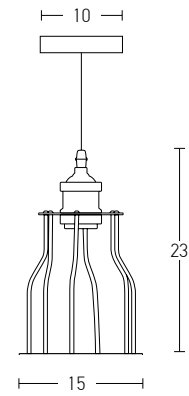

Suggested Trimless Canopy **Code 20144**

Bulb 1xE27
 Power MAX 40W
 Input 220-240V, 50/60Hz
 Dimensions Ø: 36cm H: 35cm
 Base Ø: 10cm H: 2cm
 Material Metal - Aluminium
 Special Feature 150cm Cable Adjustable
 Color Black Matt - White / **Code 1548**