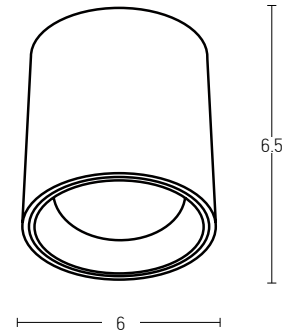

Power 7W
Input 220-240V, 50/60Hz
Color Temperature 3000K
Lumen 500Lm
Cri 80
Dimensions Ø: 6cm H: 6.5cm
Beam Angle 35°
Dimmable Triac ☐
Material Aluminium
Color White Matt / **Code Z12107 K-W**
Color Black Matt / **Code Z12107 K-B**
*Ring Black / **Code Z050106-B**
*Ring Brass / **Code Z050106-BR**
*Reflector must be ordered seperately