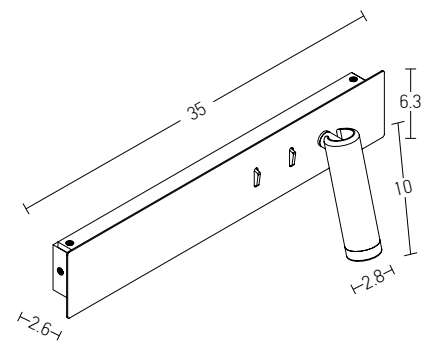

Power 3W + 5W + 5W
Input 220-240V, 50/60Hz
Color Temperature 3000K
Lumen 240+800Lm
Cri 80
Dimensions L: 7-16cm W: 35cm H: 6.3cm
Non Dimmable ☒
Switch 2 Switch On/Off
Material Metal - Aluminium - Acrylic
Special Feature Up/Down Light
Stick Ø: 2.8cm H: 10cm
Color Black Matt / **Code H54**
Color White Matt / **Code H52**