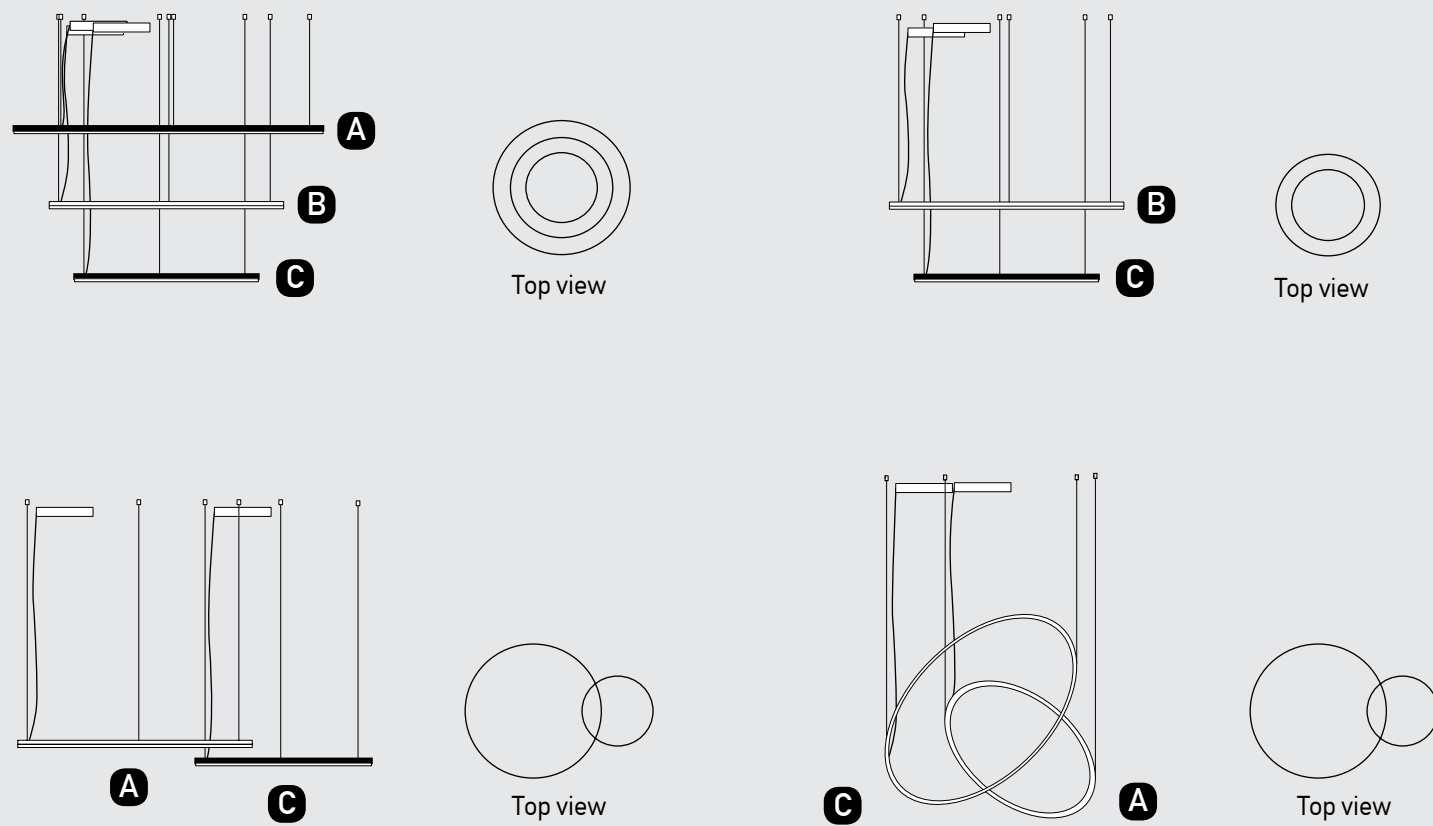

Our Suggestion

Become an artist and make your combination.
Use your imagination to create your masterpiece with our limitless options.

Indoor Led Lighting

Power 30W
 Input 220-240V, 50/60Hz
 Color Temperature 3000K
 Lumen 2400Lm
 Cri 80
 Dimensions Ø: 60cm H: 5cm
 Base Ø: 7cm H: 20cm
 Dimmable Triac
 Material Aluminium - Silicon
 Special Feature 200cm Cable Adjustable
 Profile 5x1.5cm
 Color Brushed Gold Matt / **Code 2010**
 Color Brushed Coffee / **Code 2011**