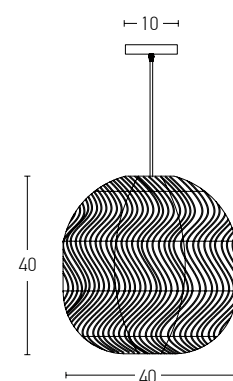

Bulb 1xE27
Power MAX 40W
Input 220-240V, 50/60Hz
Dimensions Ø: 40cm H: 40cm
Base Ø: 10cm H: 2cm
Material Metal - Rattan
Special Feature 200cm Cable Adjustable
Color Natural / **Code 20233**