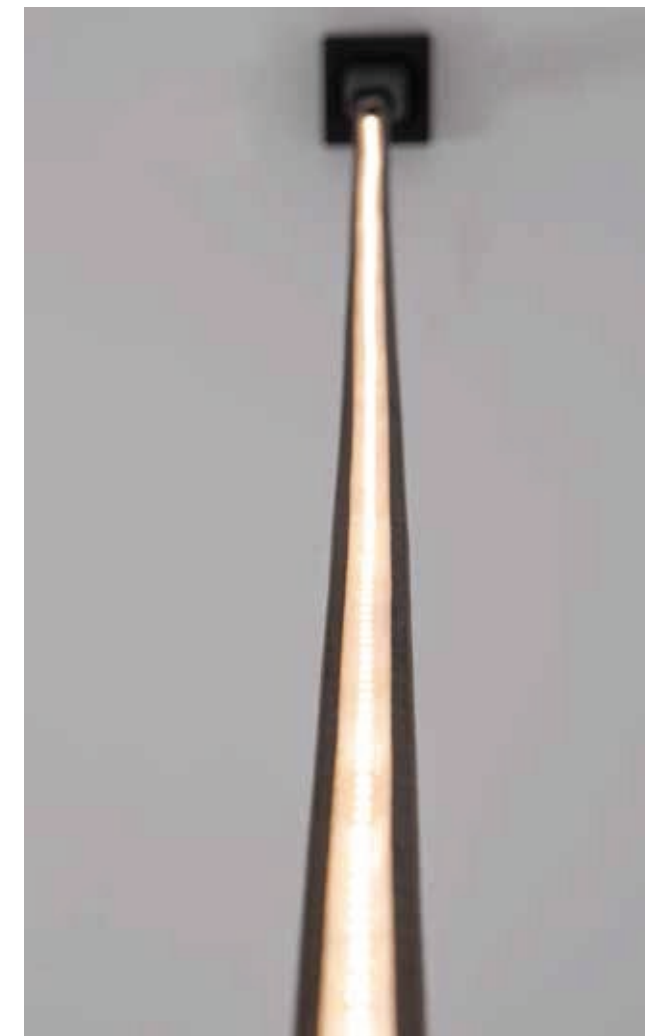

LED Strip 5m

Power 14W/m
Input 48V
Color Temperature 3000K
Lumen 1150Lm/m
Cri 90
Length 500cm
Color Black Base / Code 20278
OSRAM