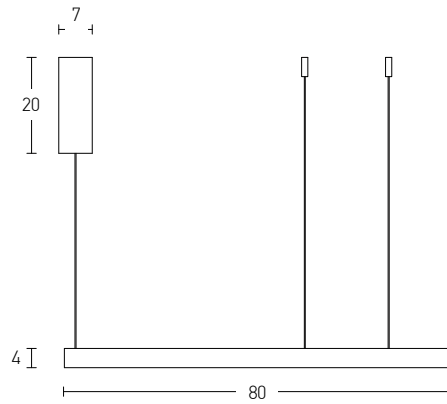

Power 50W
Input 220-240V, 50/60Hz
Color Temperature 3000K
Lumen 4000Lm
Cri 80
Dimensions Ø: 80cm H: 4cm
Base Ø: 7cm H: 20cm
Dimmable Triac ☐
Material Aluminium - Acrylic
Special Feature 210cm Cable Adjustable
Profile 4x2cm
Color Brushed Gold Matt / **Code 2007**