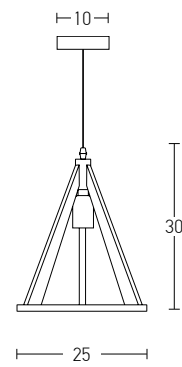

Bulb 1xE27
Power MAX 40W
Input 220-240V, 50/60Hz
Dimensions Ø: 25cm H: 30cm
Base Ø: 10cm H: 2.5cm
Material Wood
Special Feature 100cm Cable Adjustable
Color Wood - Chrome / **Code 17059**

Bulb 1xE27
Power MAX 40W
Input 220-240V, 50/60Hz
Dimensions W: 33cm H: 33cm
Base Ø: 12cm H: 2.5cm
Material Wood
Special Feature 150cm Cable Adjustable
Color Wood / **Code 1652**

Suggested Trimless Canopy **Code 20144**