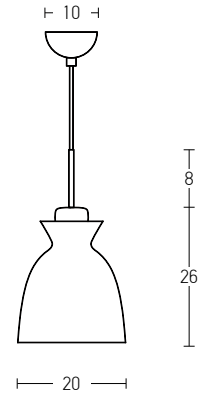

Bulb 1xE27
Power MAX 40W
Input 220-240V, 50/60Hz
Dimensions Ø: 20cm H: 26cm
Base Ø: 10cm H: 4.5cm
Material Metal - Aluminium - Wood
Special Feature 150cm Cable Adjustable
Color Green Matt / **Code 180065**