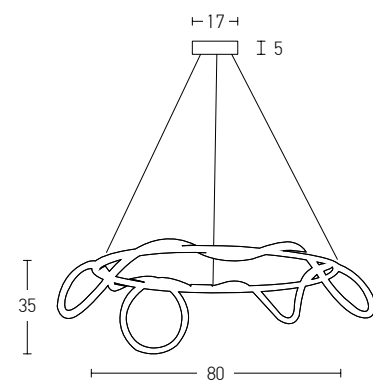

Power 60W
Input 220-240V, 50/60Hz
Color Temperature 3000K
Lumen 3600Lm
Cri 80
Dimensions Ø: 80cm H: 35cm
Base Ø: 17cm H: 5cm
Non Dimmable ☒
Material Metal - Silicon
Special Feature 360° Lighting Tube Ø: 2.4cm
190cm Cable Adjustable
Color Gold Matt / **Code 19261**

Power 60W
Input 220-240V, 50/60Hz
Color Temperature 3000K
Lumen 3600Lm
Cri 80
Dimensions L: 120cm H: 40cm
Base Ø: 17cm H: 5cm
Non Dimmable ☒
Material Metal - Silicon
Special Feature 360° Lighting Tube Ø: 2.4cm
220cm Cable Adjustable
Color Gold Matt / **Code 19254**

Power 40W
Input 220-240V, 50/60Hz
Color Temperature 3000K
Lumen 2400Lm
Cri 80
Dimensions L: 35cm H: 70cm
Base Ø: 15cm L: 11.5cm
Non Dimmable ☒
Material Metal - Silicon
Special Feature 360° Lighting Tube Ø: 2.4cm
Color Gold Matt / **Code 19255**