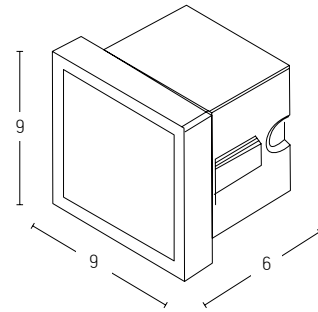

Power 4W
Input 220-240V, 50/60Hz
Color Temperature 3000K
Lumen 300Lm
Cri 80
IP 65
Dimensions L: 9cm W: 9cm H: 4.1cm
Recessed Mounting Box L: 7.3cm W: 7.3cm (Included)
Depth 6cm
Material Aluminium - Tempered Glass
Color Graphite / **Code E248**