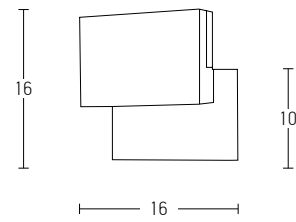

Power 9W
Input 220-240V, 50/60Hz
Color Temperature 3000K
Lumen 810Lm
Cri 80
IP 65
Dimensions L: 7.8cm W: 16cm H: 10-16cm
Material Aluminium - PC Diffuser
Special Feature Movable
Color Graphite / **Code E199**