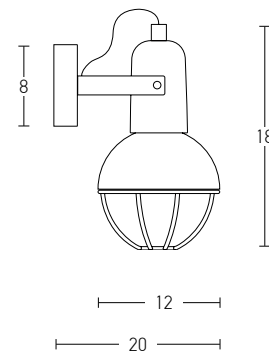

Bulb 1xE27
Power MAX 40W
Input 220-240V, 50/60Hz
Dimensions L: 20cm W: 12cm H: 18cm
Base Ø: 8cm H: 2cm
Material Metal - Clay
Color White - Copper Rusty / **Code 17067**