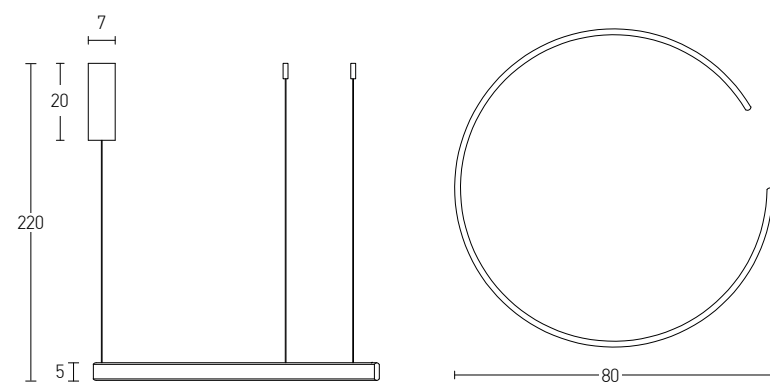

Power 40W
Input 220-240V, 50/60Hz
Color Temperature 3000K
Lumen 3200Lm
Cri 80
Dimensions Ø: 80cm H: 5cm
Base Ø: 7cm H: 20cm
Dimmable Triac ☐
Material Aluminium - Silicon
Special Feature 200cm Cable Adjustable
Profile 5x1.5cm
Color Brushed Gold Matt / **Code 2012**
Color Brushed Coffee / **Code 2013**

Brushed Gold Matt