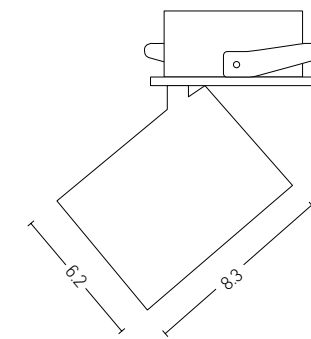

Wall Washer

Power	8W
Input	220-240V, 50/60Hz
Color Temperature	3000K
Lumen	388Lm
Cri	80
IP	54
Dimensions	∅: 10.3cm H: 3.2cm
Cutting Hole	∅: 8.5cm
Beam Angle	20°
Non Dimmable	☒
Material	Aluminium
Depth Required	∏: 3.5cm
Driver	Included (250mA)
Color	White / Code S072