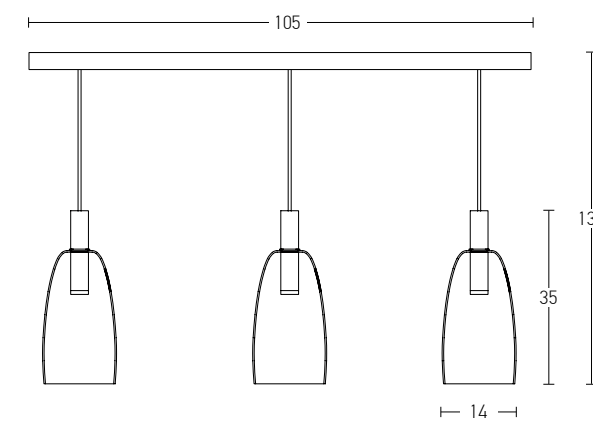

Power 3x5W
Input 220-240V, 50/60Hz
Color Temperature 3000K
Lumen 1350Lm
Cri 80
Dimensions L: 105cm W: 14cm H: 135cm
Base L: 105cm W: 6.5cm H: 2.7cm
Non Dimmable ☒
Material Aluminium - Glass - Acrylic
Special Feature 100cm Cable Adjustable
Color Black Matt - Smoked Grey / **Code 1970**