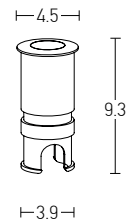

Power 3W
Input 24V
Color Temperature 3000K
Lumen 240Lm
Cri 80
IP 65
IK 8
Dimensions Ø: 4.5cm H: 9.3cm
Material Aluminium - Stainless Steel- PC Diffuser
Recommended Driver D-8-24 (Not Included)
Color Aluminium / **Code E178**