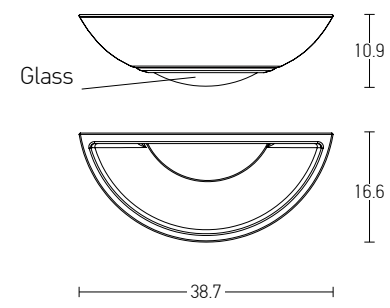

Bulb 1xE27
Power MAX 40W
Input 220-240V . 50/60Hz
Dimensions L: 16.6cm W:38.7cm H: 10.9cm
Material Gypsum - Glass
Color Pure White / **Code 20273**

Bulb 1xE14
Power MAX 40W
Input 220-240V . 50/60Hz
Dimensions L: 11cm W: 22cm H: 8.5cm
Material Gypsum
Color Pure White / **Code 20274**

Power 9.2W
Input 220-240V . 50/60Hz
Color Temperature 3000K
Lumen 460Lm
Cri 80
Dimensions Ø: 25cm L: 5.5cm
Material Gypsum
Color Pure White / **Code 20272**

Power 7.5W
Input 220-240V . 50/60Hz
Color Temperature 3000K
Lumen 375Lm
Cri 80
Dimensions Ø: 15cm L: 4.1cm
Material Gypsum
Color Pure White / **Code 20271**