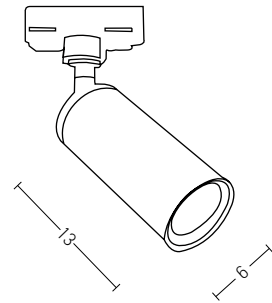

Bulb 1xGU10
Power MAX 35W
Dimensions Ø: 6cm H: 13cm
Material Aluminium
Special Feature 3 Phase Track Light
Color Black Matt / **Code S062**

Power 9W
Input 220-240V, 50/60Hz
Color Temperature 3000K
Lumen 1000Lm
Cri 90
Dimensions Ø: 6cm H: 13cm
Beam Angle 15° / 24° / 40°
Material Aluminium
Special Feature 3 Phase Track Light
Included LED Driver

Color Black Matt / **Code S062-15**
Color Black Matt / **Code S062-24**
Color Black Matt / **Code S062-40**
OSRAM