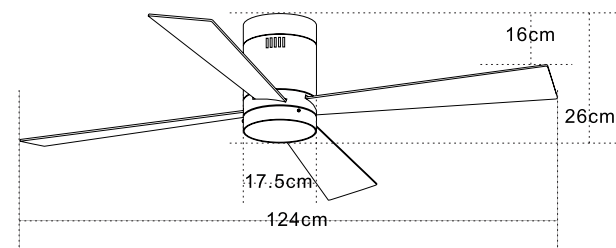

Indoor Ceiling Fans

Led Light Source 15W
Input 220-240V, 50/60Hz
Color Temperature 3000K, 4000K, 6000K
Lumen 1500Lm
Cri 80
dB 25
Dimensions 49" Ø: 124cm H: 26cm
Air Flow 168m³ min
Night Mode Time Setting 1h / 2h / 4h / 8h
Material Metal - Polycarbonate - Plywood (MDF)
Special Feature Summer Function
Motor Feature AC Motor 55W
3 Speeds

Color Double Face White Matt - Maple Wood Blades
White Matt - White Blades / **Code 19137**
Color Chrome Matt - Brown Wood Blades / **Code 19138**