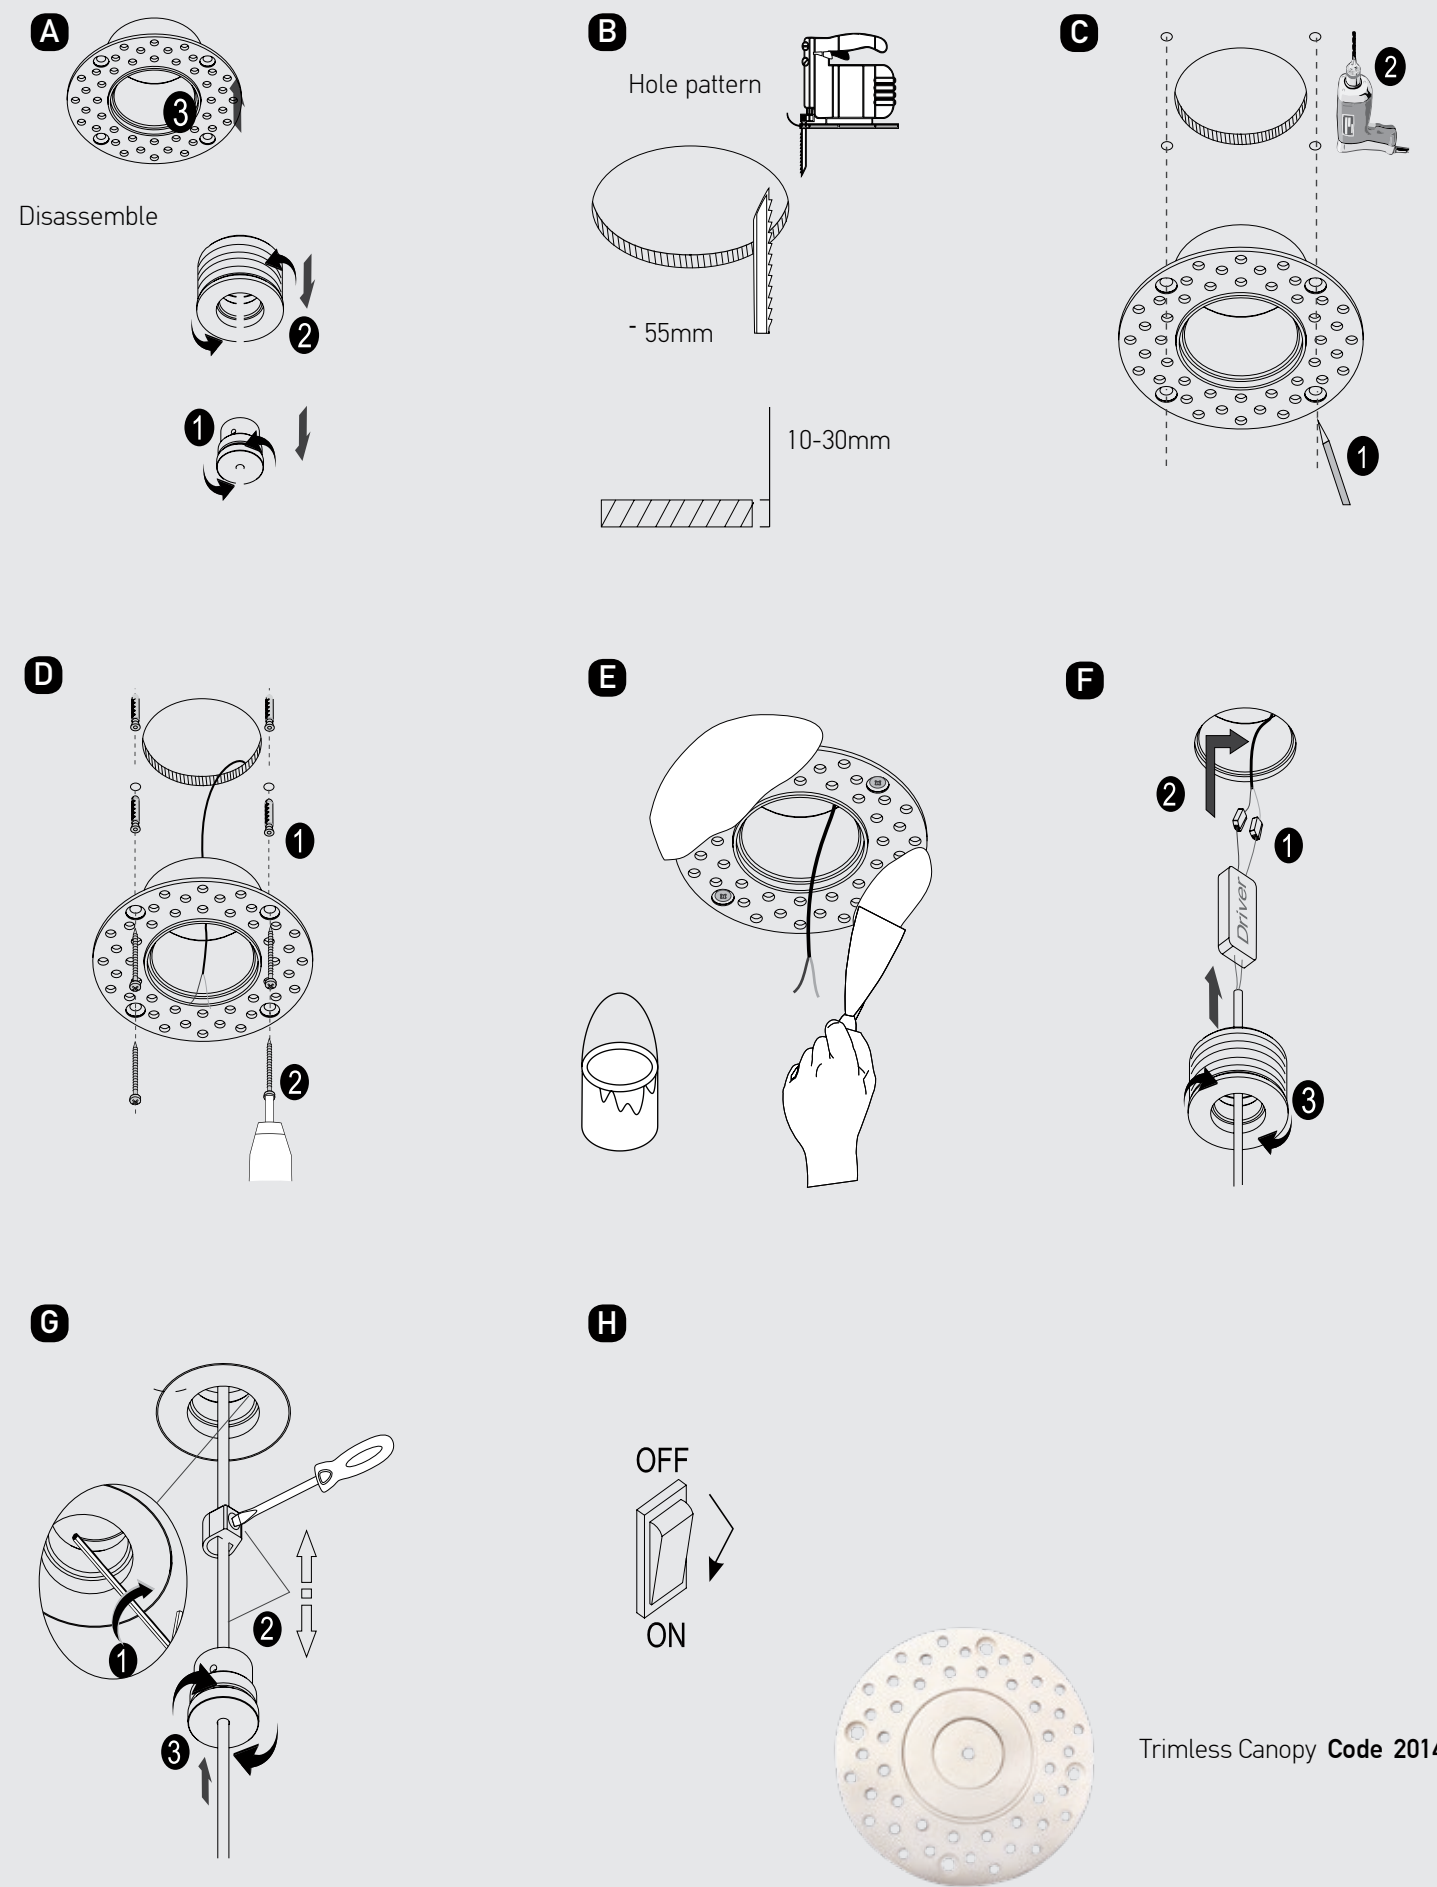

Installation Manual

Trimless Canopy **Code 20144**

Bulb 1xGU10
 Power MAX 50W
 Input 220-240V, 50/60Hz
 Dimensions Ø: 6.8cm H: 5.7cm
 Cutting Hole Ø: 6.2cm
 Material Aluminium
 Depth Required $\downarrow\uparrow$: 10cm
 Special Feature GU10 Lampholder Included
 Color Sandy White - Black / **Code Z10105-D9**