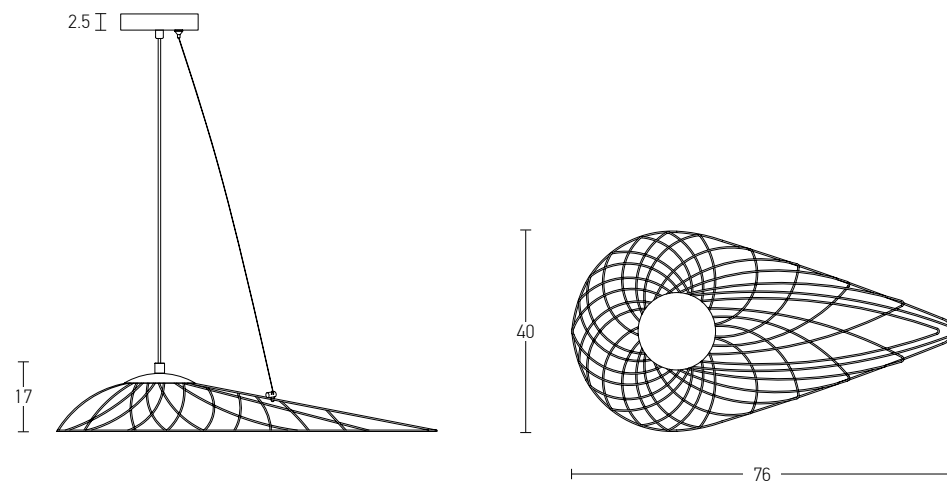

Power 10W
Input 220-240V, 50/60Hz
Color Temperature 3000K
Lumen 1000Lm
Cri 80
Dimensions L: 76cm W: 40cm H: 17cm
Base Ø: 10cm H: 2.5cm
Non Dimmable ☒
Material Metal - Diffuser
Special Feature 200cm Cable Adjustable
Optional Dimming PhaseCut
Color White Matt / **Code 1976**
Color Black Matt / **Code 1975**