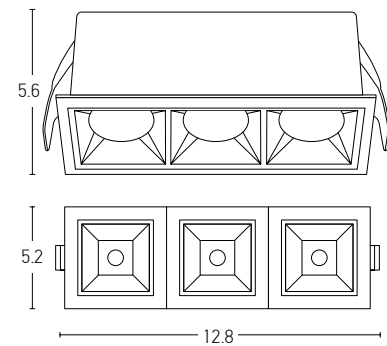

Power 9W
Input 220-240V, 50/60Hz
Color Temperature 3000K
Lumen 630Lm
Cri 90
Dimensions L: 12.8cm W: 5.2cm H: 5.6cm
Cutting Hole 12 x 4.3cm
Beam Angle 24°
Non Dimmable ☒
Material Aluminium
Depth Required $\overline{\text{IT}}$: 6cm
Driver Included (250mA)
Color Sandy White / **Code S100**