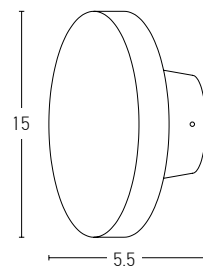

Outdoor Led Lighting | Wall - Floor Collection

Power 12W
Input 220-240V, 50/60Hz
Color Temperature 3000K
Lumen 960Lm
Cri 80
IP 54
Dimensions Ø: 15cm L: 5.5cm
Material Aluminium - PC Diffusser
Color Graphite / **Code E237**