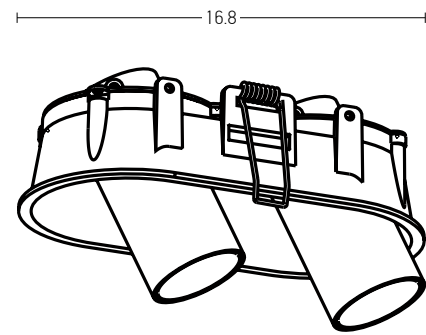

Power 2x7W
Input 10V / 700mA
Color Temperature 3000K
Lumen 1040Lm
Cri 90
Dimensions L: 16.8cm W: 9cm H: 9cm
Cutting Hole 8.2 x 16.4cm
Beam Angle 36°
Material Aluminium
Depth Required JT: 9cm
Required Driver V700 / Series Connection
Special Feature Movable
Stick Ø: 4cm

Color Sandy White - Black / **Code Z11207-W**
Color Sandy Black - Gold / **Code Z11207-B**