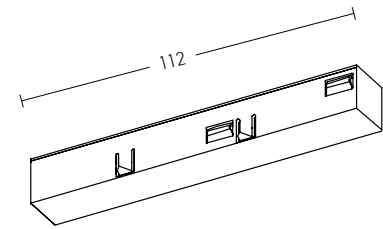

Accessories for All Tracks

Color : Black (RAL 9005)

Feeder for 48V Magnetic Tracks
Code 2096 / Color Black
Code 2096-W / Color White