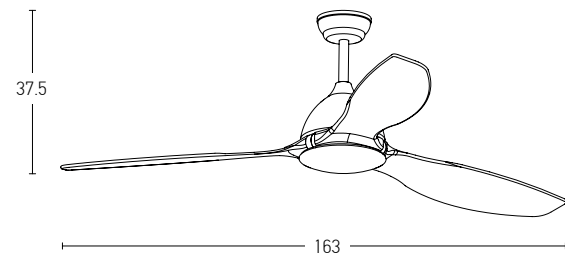

Led Light Source Without Light
Input 220-240V, 50/60Hz
dB 23
Dimensions 64" Ø: 163cm H: 37.5-50cm
Air Flow 178m³ min
Night Mode Time Setting 1h / 2h / 4h / 8h
Material Metal - ABS
Special Feature 2 Down Rods 12.5-25cm
Summer Function
Motor Feature AC Motor 70W
3 Speeds
Color Black Matt - Black Blades / **Code 20258**