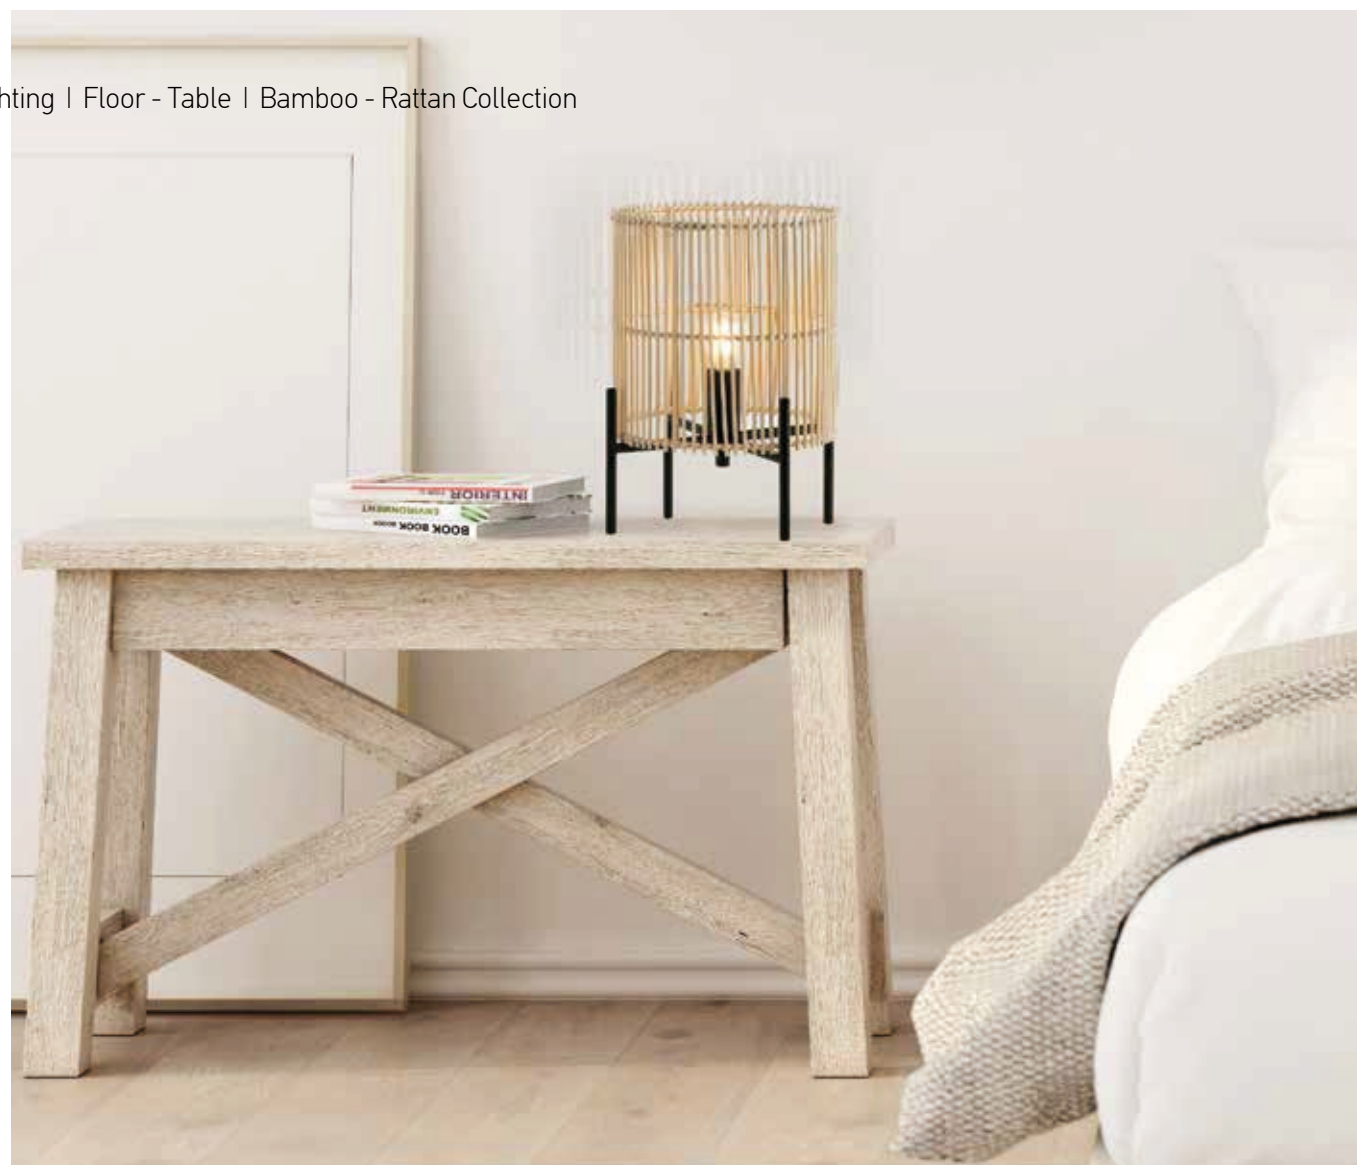

Bulb 1xE27
Power MAX 40W
Input 220-240V, 50/60Hz
Dimensions Ø: 30cm H: 50cm
Material Metal - Thread String Cord - Fabric
Special Feature 120cm Cable Available
Shade Ø: 30cm H: 20cm
Color Light Beige / **Code 20235**

Bulb 1xE14
Power MAX 25W
Input 220-240V, 50/60Hz
Dimensions Ø: 23cm H: 28cm
Material Metal - Rattan
Special Feature 120cm Cable Available
Color Natural / **Code 20232**

Bulb 1xE27
Power MAX 40W
Input 220-240V, 50/60Hz
Dimensions Ø: 30cm H: 52cm
Base Ø: 15cm H: 2cm
Material Metal - Rattan
Special Feature 120cm Cable Available
Shade Ø: 30cm H: 20cm
Color Black / **Code 20238**