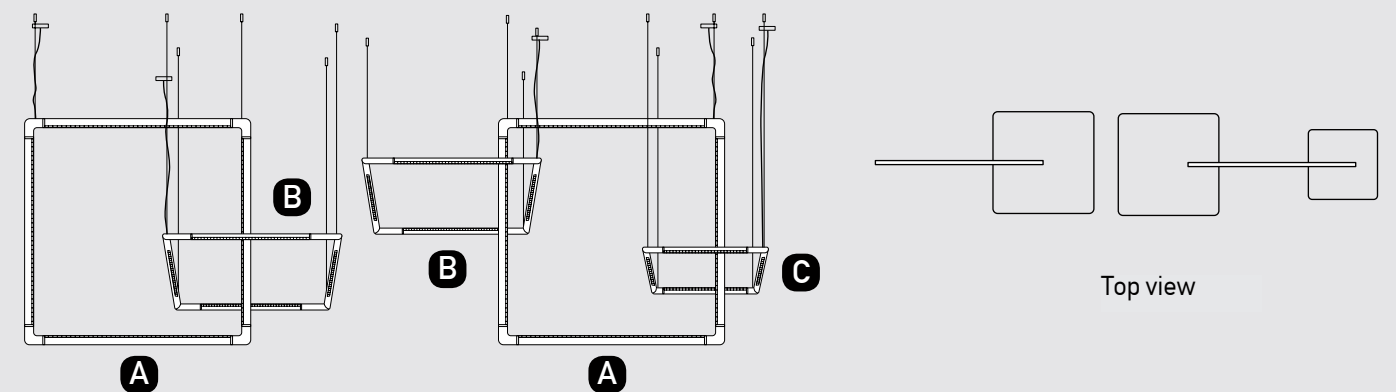

A

B

C

Our Suggestion

Become an artist and make your combination
 Use your imagination to create your masterpiece with our limitless options.

Power 48W
 Input 220-240V, 50/60Hz
 Color Temperature 3000K
 Lumen 3600Lm
 Cri 80
 Dimensions L: 80+160cm H: 200cm
 Base Ø: 16cm H: 3.5cm
 Dimmable 
 Material Aluminium - Acrylic
 Special Feature Step Dimming 10%-40%-100%
 Profile 2x3cm
 Color White Matt / **Code 20129**