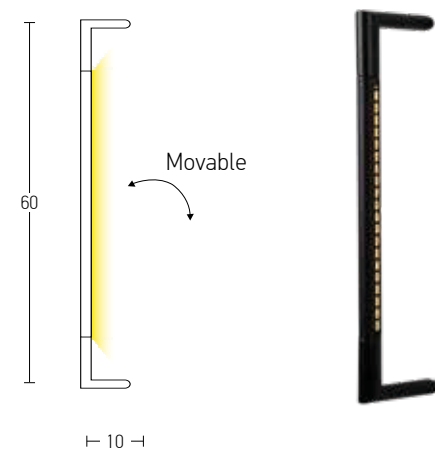

Power 8W
Input 220-240V, 50/60Hz
Color Temperature 3000K
Lumen 720Lm
Cri 80
Dimensions L: 10cm H: 60cm
Tube Ø: 2.4cm
Non Dimmable ☒
Material Metal - Aluminium - Diffuser
Special Feature Movable Tube
Profile Ø: 2.4cm
Requires Remote Driver (Included)
Color Sandy Black / **Code 19201**