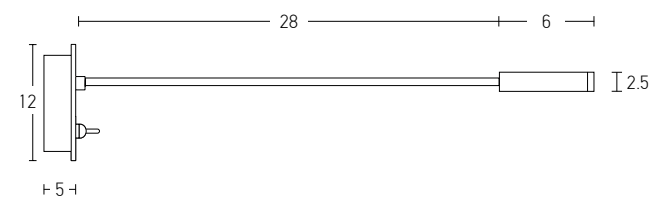

Model Finishing

Copper

Black Matt

Chrome Matt

Power 3W
 Input 220-240V, 50/60Hz
 Color Temperature 3000K
 Lumen 240Lm
 Cri 80
 Dimensions L: 34cm W: 4cm H: 12cm
 Depth 5cm
 Non Dimmable
 Switch On/Off
 Material Metal - Aluminium
 Cutting Hole 8.6x3.2cm
 Special Feature Stick Ø: 2.5cm H: 6cm
 Color Black / **Code H69**