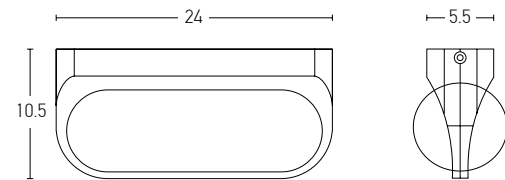

Power 12W
Input 220-240V, 50/60Hz
Color Temperature 3000K
Lumen 960Lm
Cri 80
IP 54
Dimensions L: 10.5cm W: 24cm H: 5.5cm
Material Aluminium - PC Diffuser
Special Feature Up-Down
Color Graphite / **Code E244**