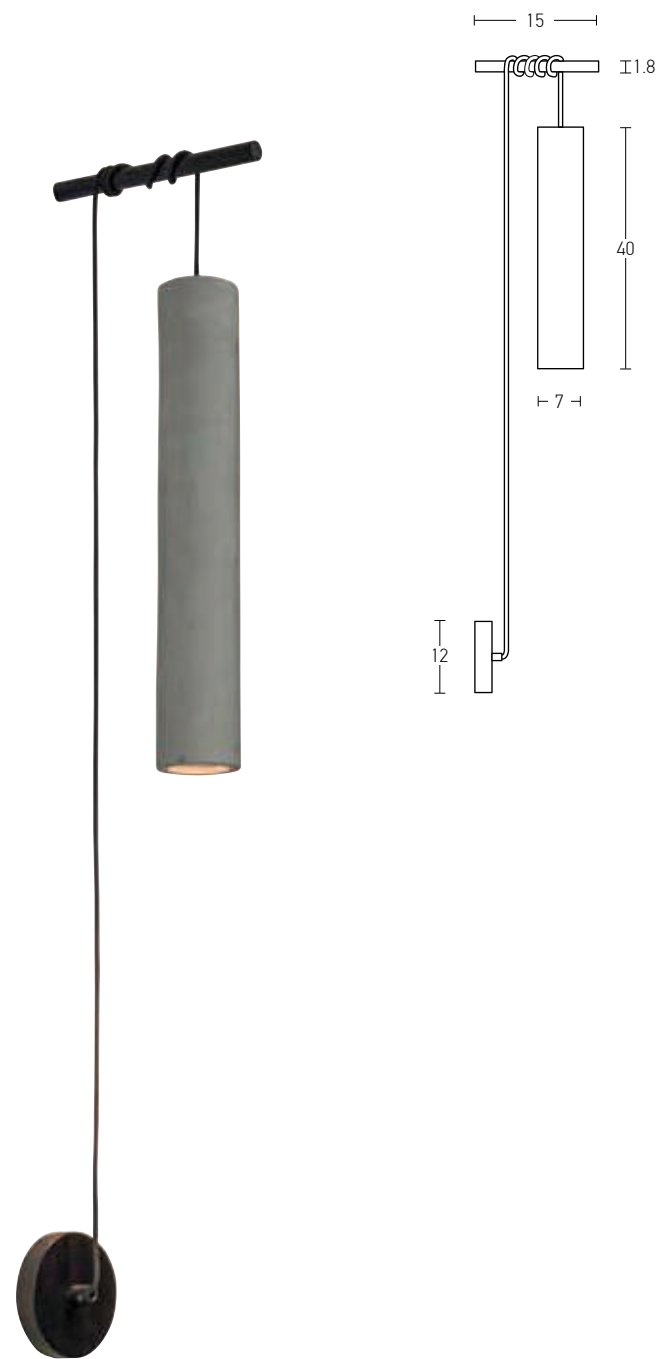

Bulb 1xGU10
Power MAX 35W
Input 220-240V, 50/60Hz
Dimensions L: 15cm
Base Ø: 12cm H: 2cm
Material Metal - Concrete
Special Feature 200cm Cable Adjustable
Tube Ø: 7cm H: 40cm
Color Concrete - Black Matt Base / **Code 18162**