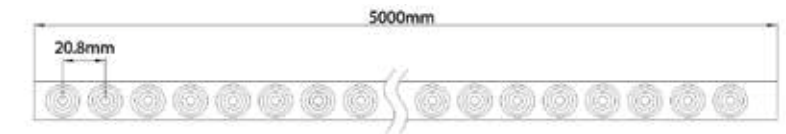

-LED STRIP 24V 18W/m with OPTICS 20° x 45°

Code	IP	Kelvin	CRI	Watt	Lm/m
LS10	67	3000	90	18W/m	1583
LS11	67	4000	90	18W/m	1597

Lumen Efficiency 103Lm/W
SDCM 3
Ra 90
LEDs/m 48
Voltage DC24V
Width 18.5mm
Unit cut 125mm
Life Span 50000H
Waterproof Rate IP67

*5 Years Guarantee when combined with OSRAM drivers

Dimming Options

1. DALI Dimming : Dali Driver 24V Channel 1+Switch Dali MCU . Suitable with Drivers to Page : 618-619 , 621
2. BLUETOOTH Dimming : Element Driver 24V+OT BLE (CASAMBI App) . Suitable with Drivers to Page : 620
3. PHASECUT Dimming : Suitable with PhaseCut Drivers to Page : 620
4. 1-10 Dimming : 1-10 Driver 24V+Switch MCU 1-10 . Suitable with 1-10V Drivers to Page : 619
5. PUSH BUTTON Dimming : Dali Driver 24V Channel 1 to Page : 618