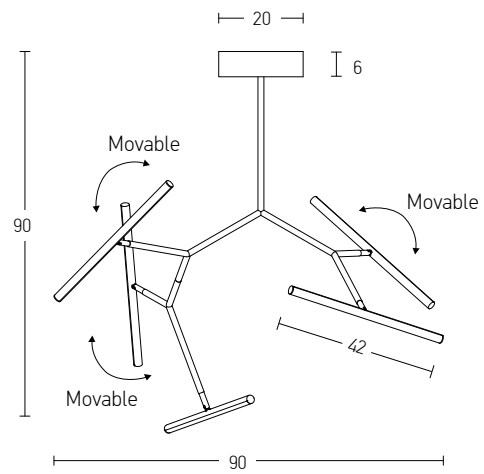

Power 49W
Input 220-240V, 50/60Hz
Color Temperature 3000K
Lumen 3920Lm
Cri 80
Dimensions L: 90cm W: 50cm H: 90cm
Base Ø: 20cm H: 6cm
Dimmable Triac ☐
Material Aluminium - Silicon
Special Feature Profile 42cm, Ø: 2cm
Color Sandy Black - Gold Matt / **Code 2070**
Color Gold Matt / **Code 2071**