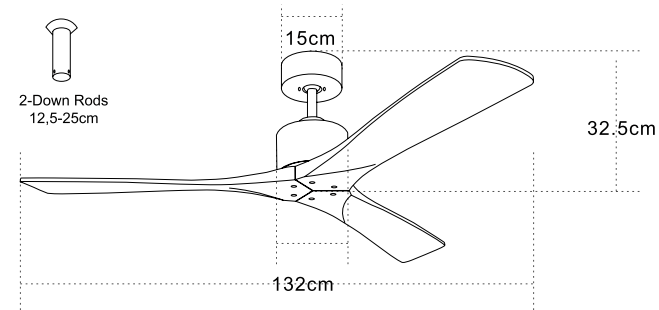

Indoor Ceiling Fans

Led Light Source	Without Light
Input	220-240V, 50/60Hz
dB	23
Dimensions	52" Ø: 132cm H: 32.5-45cm
Air Flow	145.3m³ / min
Night Mode	Time Setting 1h / 2h / 4h / 8h
Material	Metal - Wood
Special Feature	2 Down Rods 12.5-25cm Summer Function
Motor Feature	AC Motor 62W 3 Speeds
Color	Coffee Matt - Cherry Wood Blades / Code 19143
Color	Chrome Matt - Natural Wood Blades / Code 19142