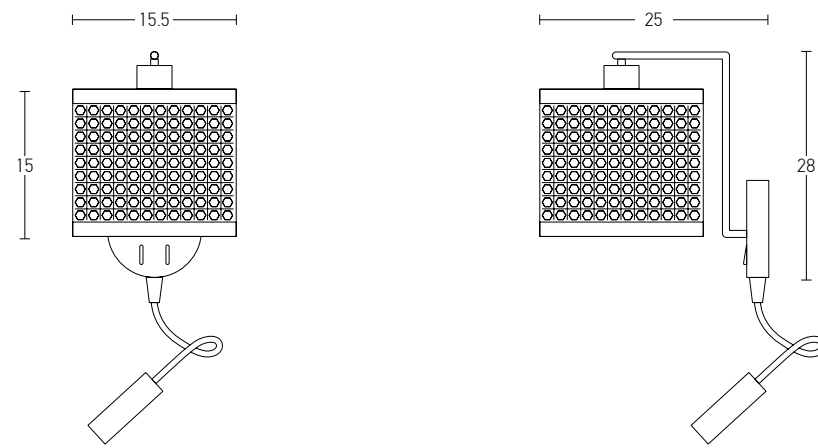

Hotel Lighting | Wall Lamps

Led 3W
Bulb 1xE27
Power MAX 40W
Input 220-240V, 50/60Hz
Color Temperature 3000K
Lumen 240Lm
Dimensions L: 25cm W: 15.5cm H: 28cm
Base Ø: 12cm H: 2.5cm
Switch 2/Switch On-Off
Material Metal - Bush
Special Feature Shade Ø: 15.5cm H: 15cm
Stick Ø: 2.8cm L: 36cm
Color Black Matt - Natural / **Code 20355**