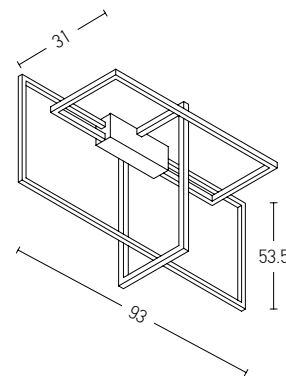

Power 60W
Input 220-240V, 50/60Hz
Color Temperature 3000K
Lumen 4800Lm
Cri 80
Dimensions L: 93cm W: 31cm H: 53.5cm
Base L: 28cm W: 5cm H: 9.2cm
Dimmable Triac ☐
Material Aluminium - Acrylic
Special Feature Profile 2x1.5cm
Color Sandy Black / **Code 2079**
Color Sandy White / **Code 2078**
Color Gold Matt / **Code 2080**