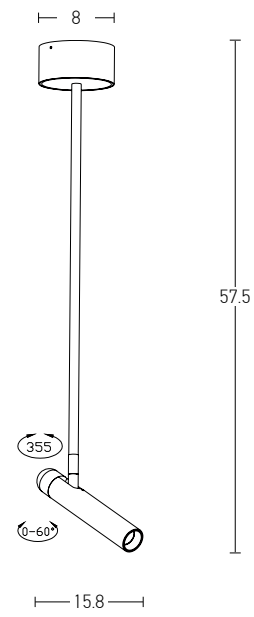

Indoor Led Lighting

Power 4.2W
Input 220-240V, 50/60Hz
Color Temperature 3000K
Lumen 462Lm
Cri 80
Dimensions L: 15.8cm H: 57.5cm
Base Ø: 8cm H: 4cm
Non Dimmable ☒
Material Metal - Aluminium
Beam Angle 38°
Special Feature Standard Length
Stick Ø: 2.5cm H: 15.8cm
Color Sandy Black / **Code 1921**
Color Sandy White / **Code 1920**