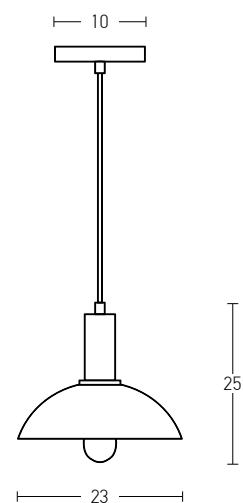

Bulb 1xE27
Power MAX 40W
Input 220-240V, 50/60Hz
Dimensions Ø: 23cm H: 25cm
Base Ø: 10cm H: 2cm
Material Aluminium
Special Feature 150cm Cable Adjustable
Color Black Matt - White Matt / **Code 180052**