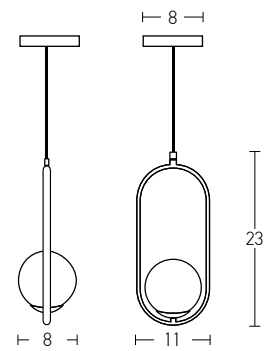

Bulb 1xG9 Led
Power MAX 9W
Input 220-240V, 50/60Hz
Dimensions W: 20cm H: 50cm
Base Ø: 8cm H: 2cm
Material Metal - Opal Glass
Special Feature 150cm Cable Adjustable
Opal Glass Ø: 12cm
Color Bronze / Code 18142-BR

Bulb 1xG9 Led
Power MAX 9W
Input 220-240V, 50/60Hz
Dimensions W: 11cm H: 23cm
Base Ø: 8cm H: 2cm
Material Metal - Opal Glass
Special Feature 150cm Cable Adjustable
Opal Glass Ø: 8cm
Color Bronze / Code 18143