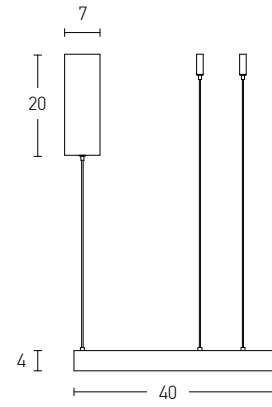

Model Finishing

Brushed Gold Matt

Brushed Coffee

Sandy White

Sandy Black

Indoor Led Lighting

Power 25W
 Input 220-240V, 50/60Hz
 Color Temperature 3000K
 Lumen 2000Lm
 Cri 80
 Dimensions Ø: 40cm H: 4cm
 Base Ø: 7cm H: 20cm
 Dimmable Triac
 Material Aluminium - Acrylic
 Special Feature 210cm Cable Adjustable
 Profile 4x2cm
 Color Brushed Gold Matt / **Code 2005**