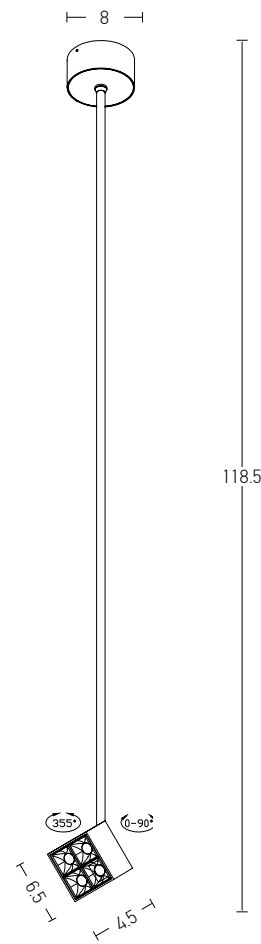

Power 7W
Input 220-240V, 50/60Hz
Color Temperature 3000K
Lumen 770Lm
Cri 80
Dimensions L: 6.5cm W: 4.5cm H: 118.5cm
Base Ø: 8cm H: 4cm
Non Dimmable ☒
Material Metal - Aluminium
Special Feature Standard Length
Cube L: 6.5cm H: 4.5cm
Color Sandy Black / **Code 1929**
Color Sandy White / **Code 1930**