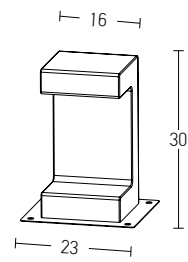

Power 8W
Input 220-240V, 50/60Hz
Color Temperature 3000K
Lumen 720Lm
Cri 80
IP 54
Dimensions L: 16cm W: 15cm H: 30cm
Base L: 23cm W: 21cm
Material Concrete
Color Natural Concrete / **Code E191**