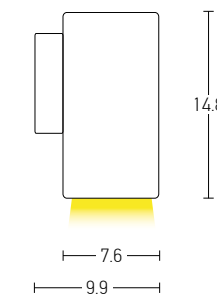

Bulb 1xGU10
Power MAX 9W
Input 220-240V, 50/60Hz
IP 54
Dimensions Ø: 7.6cm L: 9.9cm H: 14.8cm
Material ABS - PC Diffuser
Color White / **Code E185**