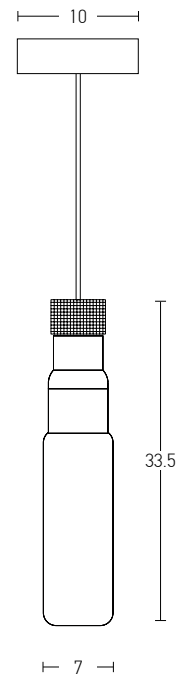

Bulb 1xGU10 Led
Power MAX 5W
Input 220-240V, 50/60Hz
Dimensions Ø: 7cm H: 33.5cm
Base Ø: 10cm H: 3.5cm
Material Metal - Aluminium - Glass
Special Feature 150cm Cable Adjustable
Color Black Matt - Smoked Glass / **Code 18121**