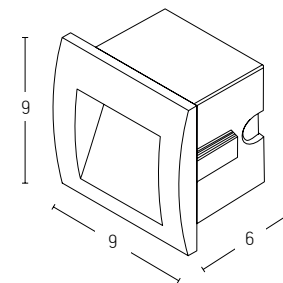

Power 1W
Input 220-240V, 50/60Hz
Color Temperature 3000K
Lumen 80Lm
Cri 80
IP 65
Dimensions L: 9cm W: 9cm H: 4.1cm
Recessed Mounting Box L: 7.3cm W: 7.3cm (Included)
Depth 11: 6cm
Material Aluminium
Color Graphite / Code **E246-G**
Color Sandy White / Code **E246-W**