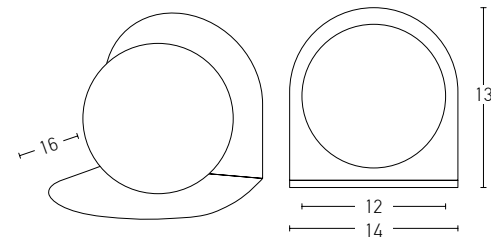

Bulb 1xG9 Led
Power MAX 9W
Input 220-240V, 50/60Hz
Dimensions L: 16cm W: 14cm H: 13cm
Material Metal - Opal Glass
Special Feature Opal Glass Ø: 12cm
Color Grey / **Code 20343-L**
Color Black Matt / **Code 20344-L**