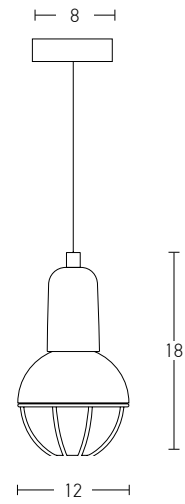

Bulb 1xE27
Power MAX 40W
Input 220-240V, 50/60Hz
Dimensions L: 20cm W: 12cm H: 18cm
Base Ø: 8cm H: 2cm
Material Metal - Clay
Color White - Copper Rusty / **Code 17067**

Bulb 1xE27
Power MAX 40W
Input 220-240V, 50/60Hz
Dimensions Ø: 12cm H: 18cm
Base Ø: 8cm H: 2cm
Material Metal - Clay
Special Feature 100cm Cable Adjustable
Color White - Copper Rusty / **Code 17065**

Bulb 1xE27
Power MAX 40W
Input 220-240V, 50/60Hz
Dimensions Ø: 8cm H: 12cm
Base Ø: 8cm H: 2cm
Material Metal - Clay
Color White - Copper Rusty / **Code 17068**