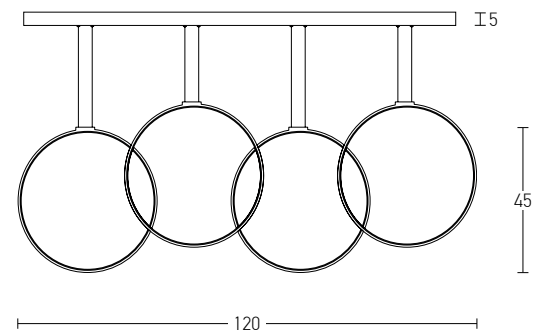

Indoor Led Lighting

Power 4x24W
Input 220-240V, 50/60Hz
Color Temperature 3000K
Lumen 7680Lm
Cri 80
Dimensions Ø: 45cm
Base L: 120cm W: 6.5cm H: 5cm
Non Dimmable ☒
Material Metal - Aluminium - Acrylic
Special Feature 60cm Cable Adjustable
Optional Dimming DALI
Color Black Matt / **Code 18150**