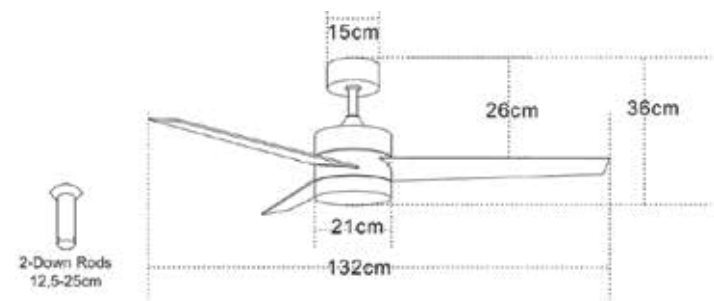

Led Light Source 15W
Input 220-240V, 50/60Hz
Color Temperature 3000K, 4000K, 6000K
Lumen 1500Lm
Cri 80
dB 23
Dimensions 52" Ø: 132cm H: 36-48.5cm
Air Flow 164m³ min
Night Mode Time Setting 1h / 2h / 4h / 8h
Material Metal - Glass - Plywood (MDF)
Special Feature 2 Down Rods 12.5-25cm
Summer Function
Motor Feature AC Motor 58W
3 Speeds
Color Chrome Matt - Silver / **Code 19134**