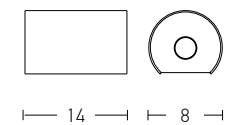

Bulb 1xG9 Led
Power MAX 9W
Input 220-240V, 50/60Hz
Dimensions L: 11cm W: 40cm H: 40cm
Material Metal - Opal Glass
Special Feature Opal Glass Ø: 8cm
Color Black Matt - Copper Rusty / **Code 18136**

Bulb 1xE14
Power MAX 40W
Input 220-240V, 50/60Hz
Dimensions Ø: 8cm L: 14cm
Material Metal
Color Old Steel / **Code 16153**