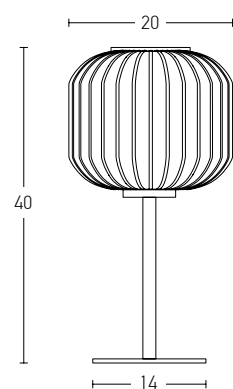

Bulb 1xE27
Power MAX 25W
Input 220-240V, 50/60Hz
Dimensions Ø: 20cm H: 40cm
Base Ø: 14cm H: 0.5cm
Material Metal - Glass
Special Feature 150cm Cable Available
Color White - Brushed Brass / **Code 20252**