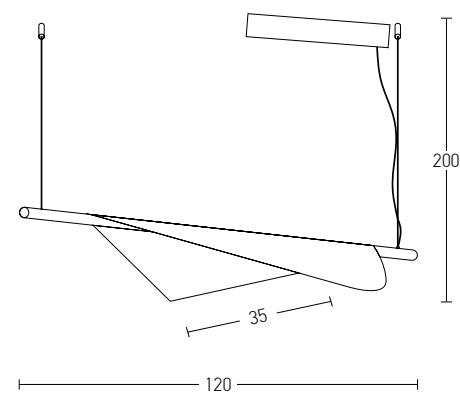

Power 18W
Input 220-240V, 50/60Hz
Color Temperature 3000K
Lumen 1620Lm
Cri 90
Dimensions L: 120cm W: 35cm H: 25cm
Base L: 28cm W: 5cm H: 7.8cm
Non Dimmable ☒
Material Metal - Aluminium - Diffuser
Special Feature 200cm Cable Adjustable
Profile Ø: 2.4cm
Color Sandy Black - Old Steel / **Code 19203**