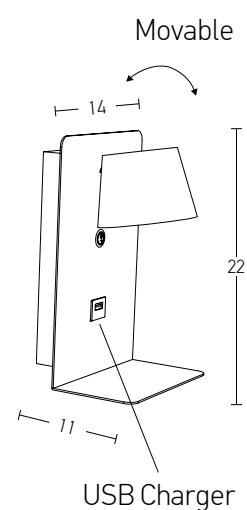

Led 3W
Bulb 1xG9
Power MAX 25W
Input 220-240V, 50/60Hz
Color Temperature 3000K
Lumen 595Lm
Cri 80
Dimensions L: 15cm W: 29cm H: 19cm
Non Dimmable ☒
Material Metal - Aluminium
Switch On/Off
Color White Matt / **H34-W**

Power 7W
Input 220-240V, 50/60Hz
Color Temperature 3000K
Lumen 595Lm
Cri 80
Dimensions L: 11cm W: 14cm H: 22cm
Non Dimmable ☒
Material Metal - Aluminium - Plastic
Switch On/Off
Special Feature USB Charger
Shade Ø: 8.5cm H: 6.5cm
Color Shandy White / **Code H60**