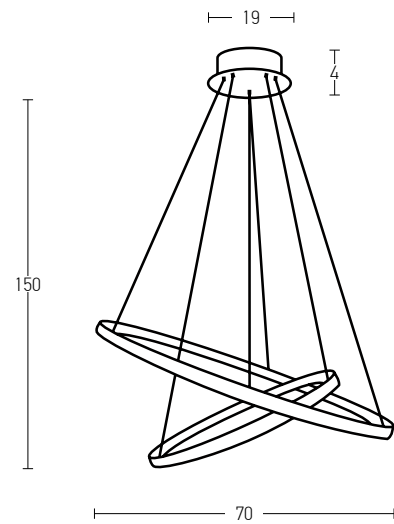

Power 40W
Input 220-240V, 50/60Hz
Color Temperature 3000K
Lumen 2000Lm
Cri 80
Dimensions Ø: 70cm H: 150cm
Base Ø: 19cm H: 4cm
Not Dimmable ☒
Material Aluminium - Steel / Crystal Diffuser
Special Feature 150cm Cable Adjustable
Color Black / **Code Z63054-B**