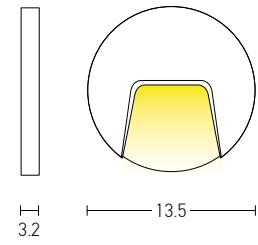

Power 3W
Input 220-240V, 50/60Hz
Color Temperature 3000K
Lumen 300Lm
Cri 80
IP 54
Dimensions Ø: 13.5cm L: 3.2cm
Material ABS
Color Graphite / **Code E183**
Color White / **Code E184**