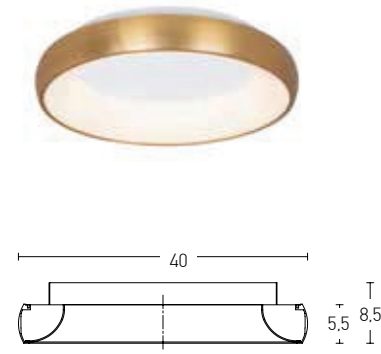

Indoor Led Lighting

Power 30W
Input 220-240V, 50/60Hz
Color Temperature 3000K
Lumen 2400Lm
Cri 80
Dimensions Ø: 40cm H: 8.5cm
Dimmable Triac ☐
Material Aluminium - Acrylic
Color Sandy Black / **Code 2040**
Color Sandy White / **Code 2041**
Color Brushed Gold Matt / **Code 2042**
Color Brushed Coffee / **Code 2043**