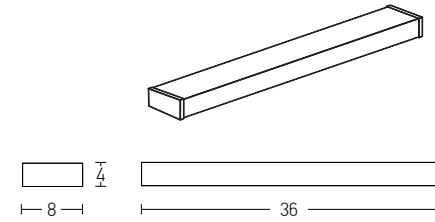

Power 12W
Input 220-240V, 50/60Hz
Color Temperature 3000K
Lumen 1100Lm
Cri 80
Dimensions L: 8cm W: 36cm H: 4cm
Non Dimmable ☒
Material Aluminium - Acrylic
Special Feature IP 44
Color Chrome / **Code 180043**