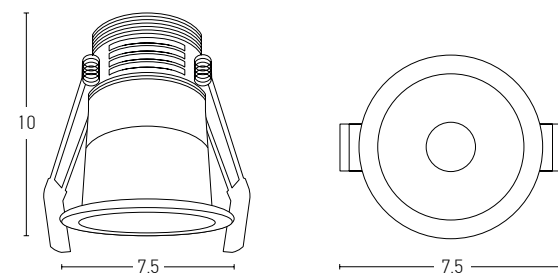

Power 6W
Input 220-240V, 50/60Hz
Color Temperature 3000K
Lumen 420Lm
Cri 90
Dimensions Ø: 6cm H: 8.2cm
Cutting Hole Ø: 5.1cm
Beam Angle 40°
Non Dimmable ☒
Material Aluminium
Depth Required 9cm
Driver Included (160mA)
Color White Matt - Black Matt / **Code S093**

Power 15W
Input 220-240V, 50/60Hz
Color Temperature 3000K
Lumen 1050Lm
Cri 90
Dimensions Ø: 7.5cm H: 10cm
Cutting Hole Ø: 6.8cm
Beam Angle 38°
Non Dimmable ☒
Material Aluminium
Depth Required 11cm
Driver Included (350mA)
Color White Matt - Black Matt / **Code S094**