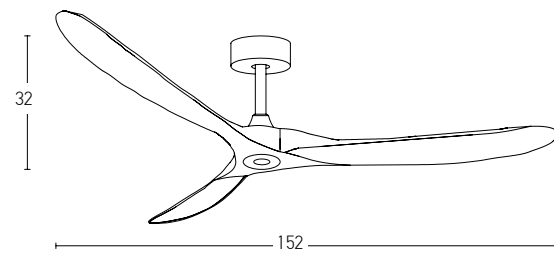

Color Coffee Matt - Cherry Wood Blades / Code 20256

Led Light Source Without Light
Input 220-240V, 50/60Hz
dB 20
Dimensions 60" Ø: 152cm H: 32-44.5cm
Air Flow 211.7m³ min
Night Mode Time Setting 2h / 4h / 8h
Material Metal - Wood
Special Feature 2 Down Rods 12.5-25cm
Summer & Winter Function
Motor Feature DC Motor 55W
5 Speeds
Color Black Matt - Solid Wood Blades / Code 20259