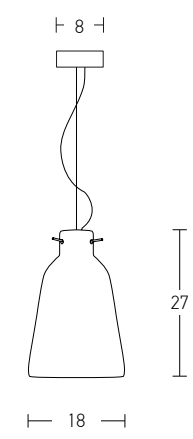

Bulb 1xE27
Power MAX 40W
Input 220-240V, 50/60Hz
Dimensions Ø: 18cm H: 27cm
Base Ø: 8cm H: 2cm
Material Clay
Special Feature 100cm Cable Adjustable
Color Natural / **Code 1663**