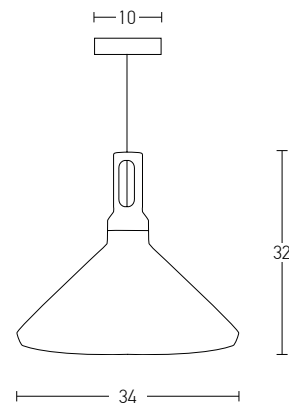

Bulb 1xE27
Power MAX 40W
Input 220-240V, 50/60Hz
Dimensions Ø: 34cm H: 32cm
Base Ø: 10cm H: 2cm
Material Metal - Aluminium - Wood
Special Feature 150cm Cable Adjustable
Color White Matt / **Code 1512-W**
Color Black Matt / **Code 1512-B**
Color Blue Matt / **Code 1512-BL**
Color Light Green / **Code 1512-LG**