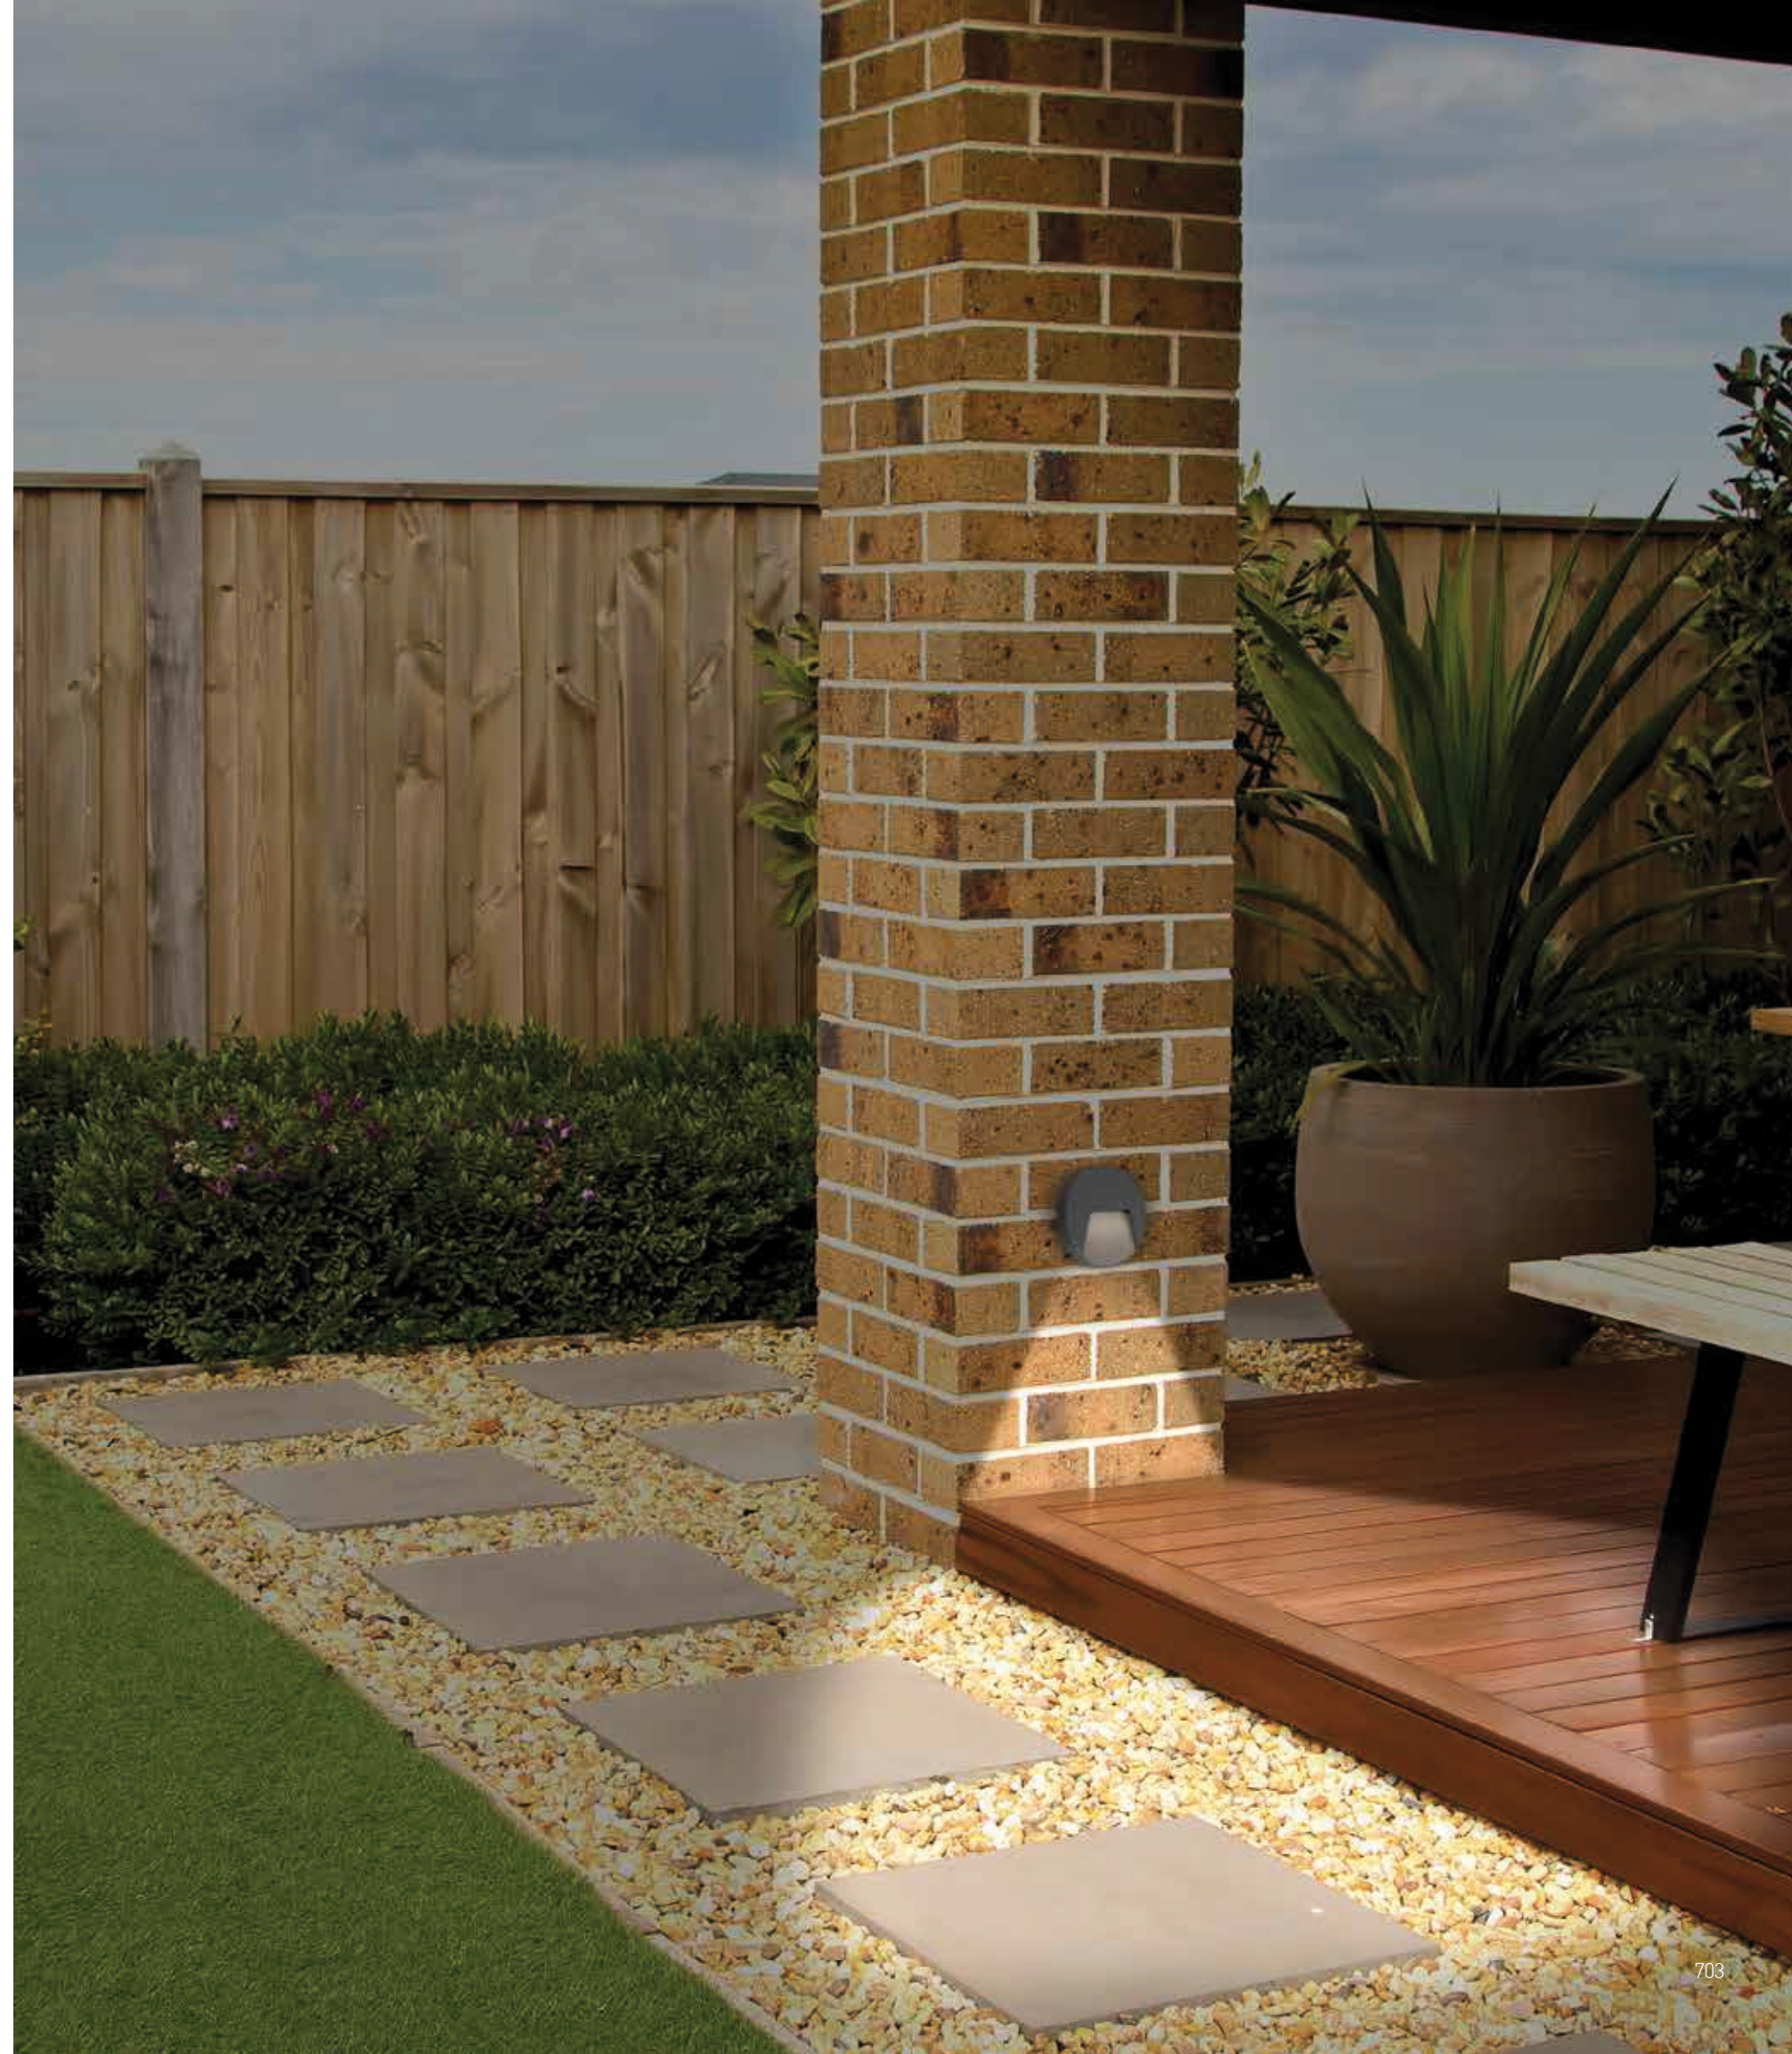

Power 1.5W
Input 220-240V, 50/60Hz
Color Temperature 3000K
Lumen 120Lm
Cri 80
IP 54
Dimensions L: 3.3cm W: 10cm H: 6cm
Material ABS
Color Graphite / **Code E181**
Color White / **Code E182**