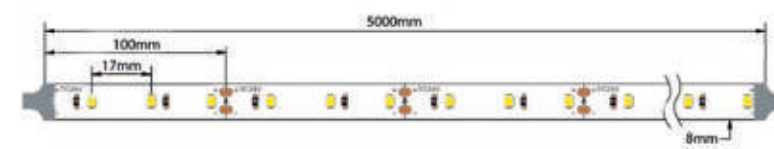

-OSRAM PRODUCT BASIC FLEX 24V 10.8W/m

Code	IP	Kelvin	CRI	Watt	Lm/m
4062172148801	20	2700	85	10.8W/m	1026
4062172148825	20	3000	85	10.8W/m	1026
4062172148849	20	4000	85	10.8W/m	1026
4062172148924	65	2700	85	10.8W/m	1026
4062172148948	65	3000	85	10.8W/m	1026
4062172020923	65	4000	85	10.8W/m	1026

Lumen Efficiency 95Lm/W
SDCM 3
Ra 85
LEDs/m 60
Voltage DC24V
Width IP20 8mm , IP65 11.1mm
Unit cut 100mm
Life Span 25000H
Waterproof Rate IP20 + IP65

*5 Years Guarantee when combined with OSRAM drivers

Dimming Options

1. DALI Dimming : Dali Driver 24V Channel 1+Switch Dali MCU . Suitable with Drivers to Page : 618-619 , 621
2. BLUETOOTH Dimming : Element Driver 24V+OT BLE (CASAMBI App) . Suitable with Drivers to Page : 620
3. PHASECUT Dimming : Suitable with PhaseCut Drivers to Page : 620
4. 1-10 Dimming : 1-10 Driver 24V+Switch MCU 1-10 . Suitable with 1-10V Drivers to Page : 619
5. PUSH BUTTON Dimming : Dali Driver 24V Channel 1 to Page : 618