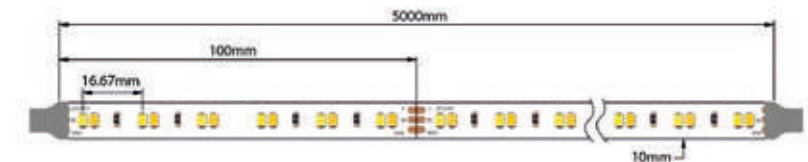

-LED STRIP TW (2700K-6500K) CRI 90

Code	IP	Kelvin	CRI	Watt	Lm/m
LS06	20	2700	90	12W/m	816
		6500	90	12W/m	1050
		2700+6500	90	24W/m	1866

Lumen Efficiency 78Lm/W
SDCM 3
Ra 90
LEDs/m 120
Voltage DC24V
Width 10mm
Unit cut 100mm
Life Span 20000H
Waterproof Rate IP20

*5 Years Guarantee when combined with OSRAM drivers

Dimming Options

1. DALI Dimming : Dali Driver 24V Channel 4 DT8+Switch Dali MCU TW . Suitable with Drivers to Page : 618-619 , 621
2. BLUETOOTH Dimming : Dali ELEMENT Driver 24V +OT BLE (CASAMBI App) . Suitable with Drivers to Page : 620