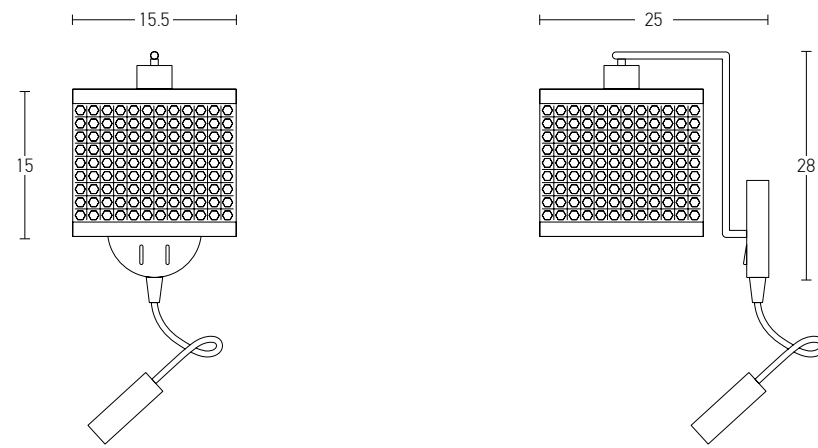

Led 3W
Bulb 1xE27
Power MAX 40W
Input 220-240V, 50/60Hz
Color Temperature 3000K
Lumen 240Lm
Dimensions L: 25cm W: 15.5cm H: 28cm
Base Ø: 12cm H: 2.5cm
Switch 2/Switch On-Off
Material Metal - Bush
Special Feature Shade Ø: 15.5cm H: 15cm
Stick Ø: 2.8cm L: 36cm
Color Black Matt - Natural / **Code 20355**