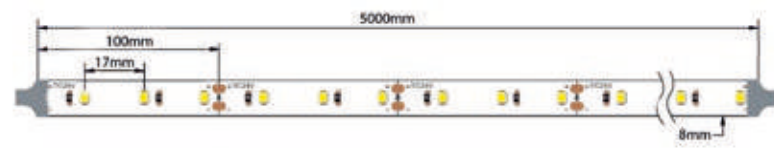

-OSRAM PRODUCT BASIC FLEX 24V 4.6W/m

Code	IP	Kelvin	CRI	Watt	Lm/m
4052899594937	20	2700	85	4.6W/m	437
4052899594951	20	3000	85	4.6W/m	437
4052899594975	20	4000	85	4.6W/m	437
4052899594999	65	2700	85	4.6W/m	437
4052899595019	65	3000	85	4.6W/m	437
4062172020886	65	4000	85	4.6W/m	437

Lumen Efficiency 95Lm/W
SDCM 3
Ra 85
LEDs/m 60
Voltage DC24V
Width IP20 8mm , IP65 11.1mm
Unit cut 100mm
Life Span 25000H
Waterproof Rate IP20 + IP65

*5 Years Guarantee when combined with OSRAM drivers

Dimming Options

1. DALI Dimming : Dali Driver 24V Channel 1+Switch Dali MCU . Suitable with Drivers to Page : 618-619 , 621
2. BLUETOOTH Dimming : Element Driver 24V+OT BLE (CASAMBI App) . Suitable with Drivers to Page : 620
3. PHASECUT Dimming : Suitable with PhaseCut Drivers to Page : 620
4. 1-10 Dimming : 1-10 Driver 24V+Switch MCU 1-10 . Suitable with 1-10V Drivers to Page : 619
5. PUSH BUTTON Dimming : Dali Driver 24V Channel 1 to Page : 618