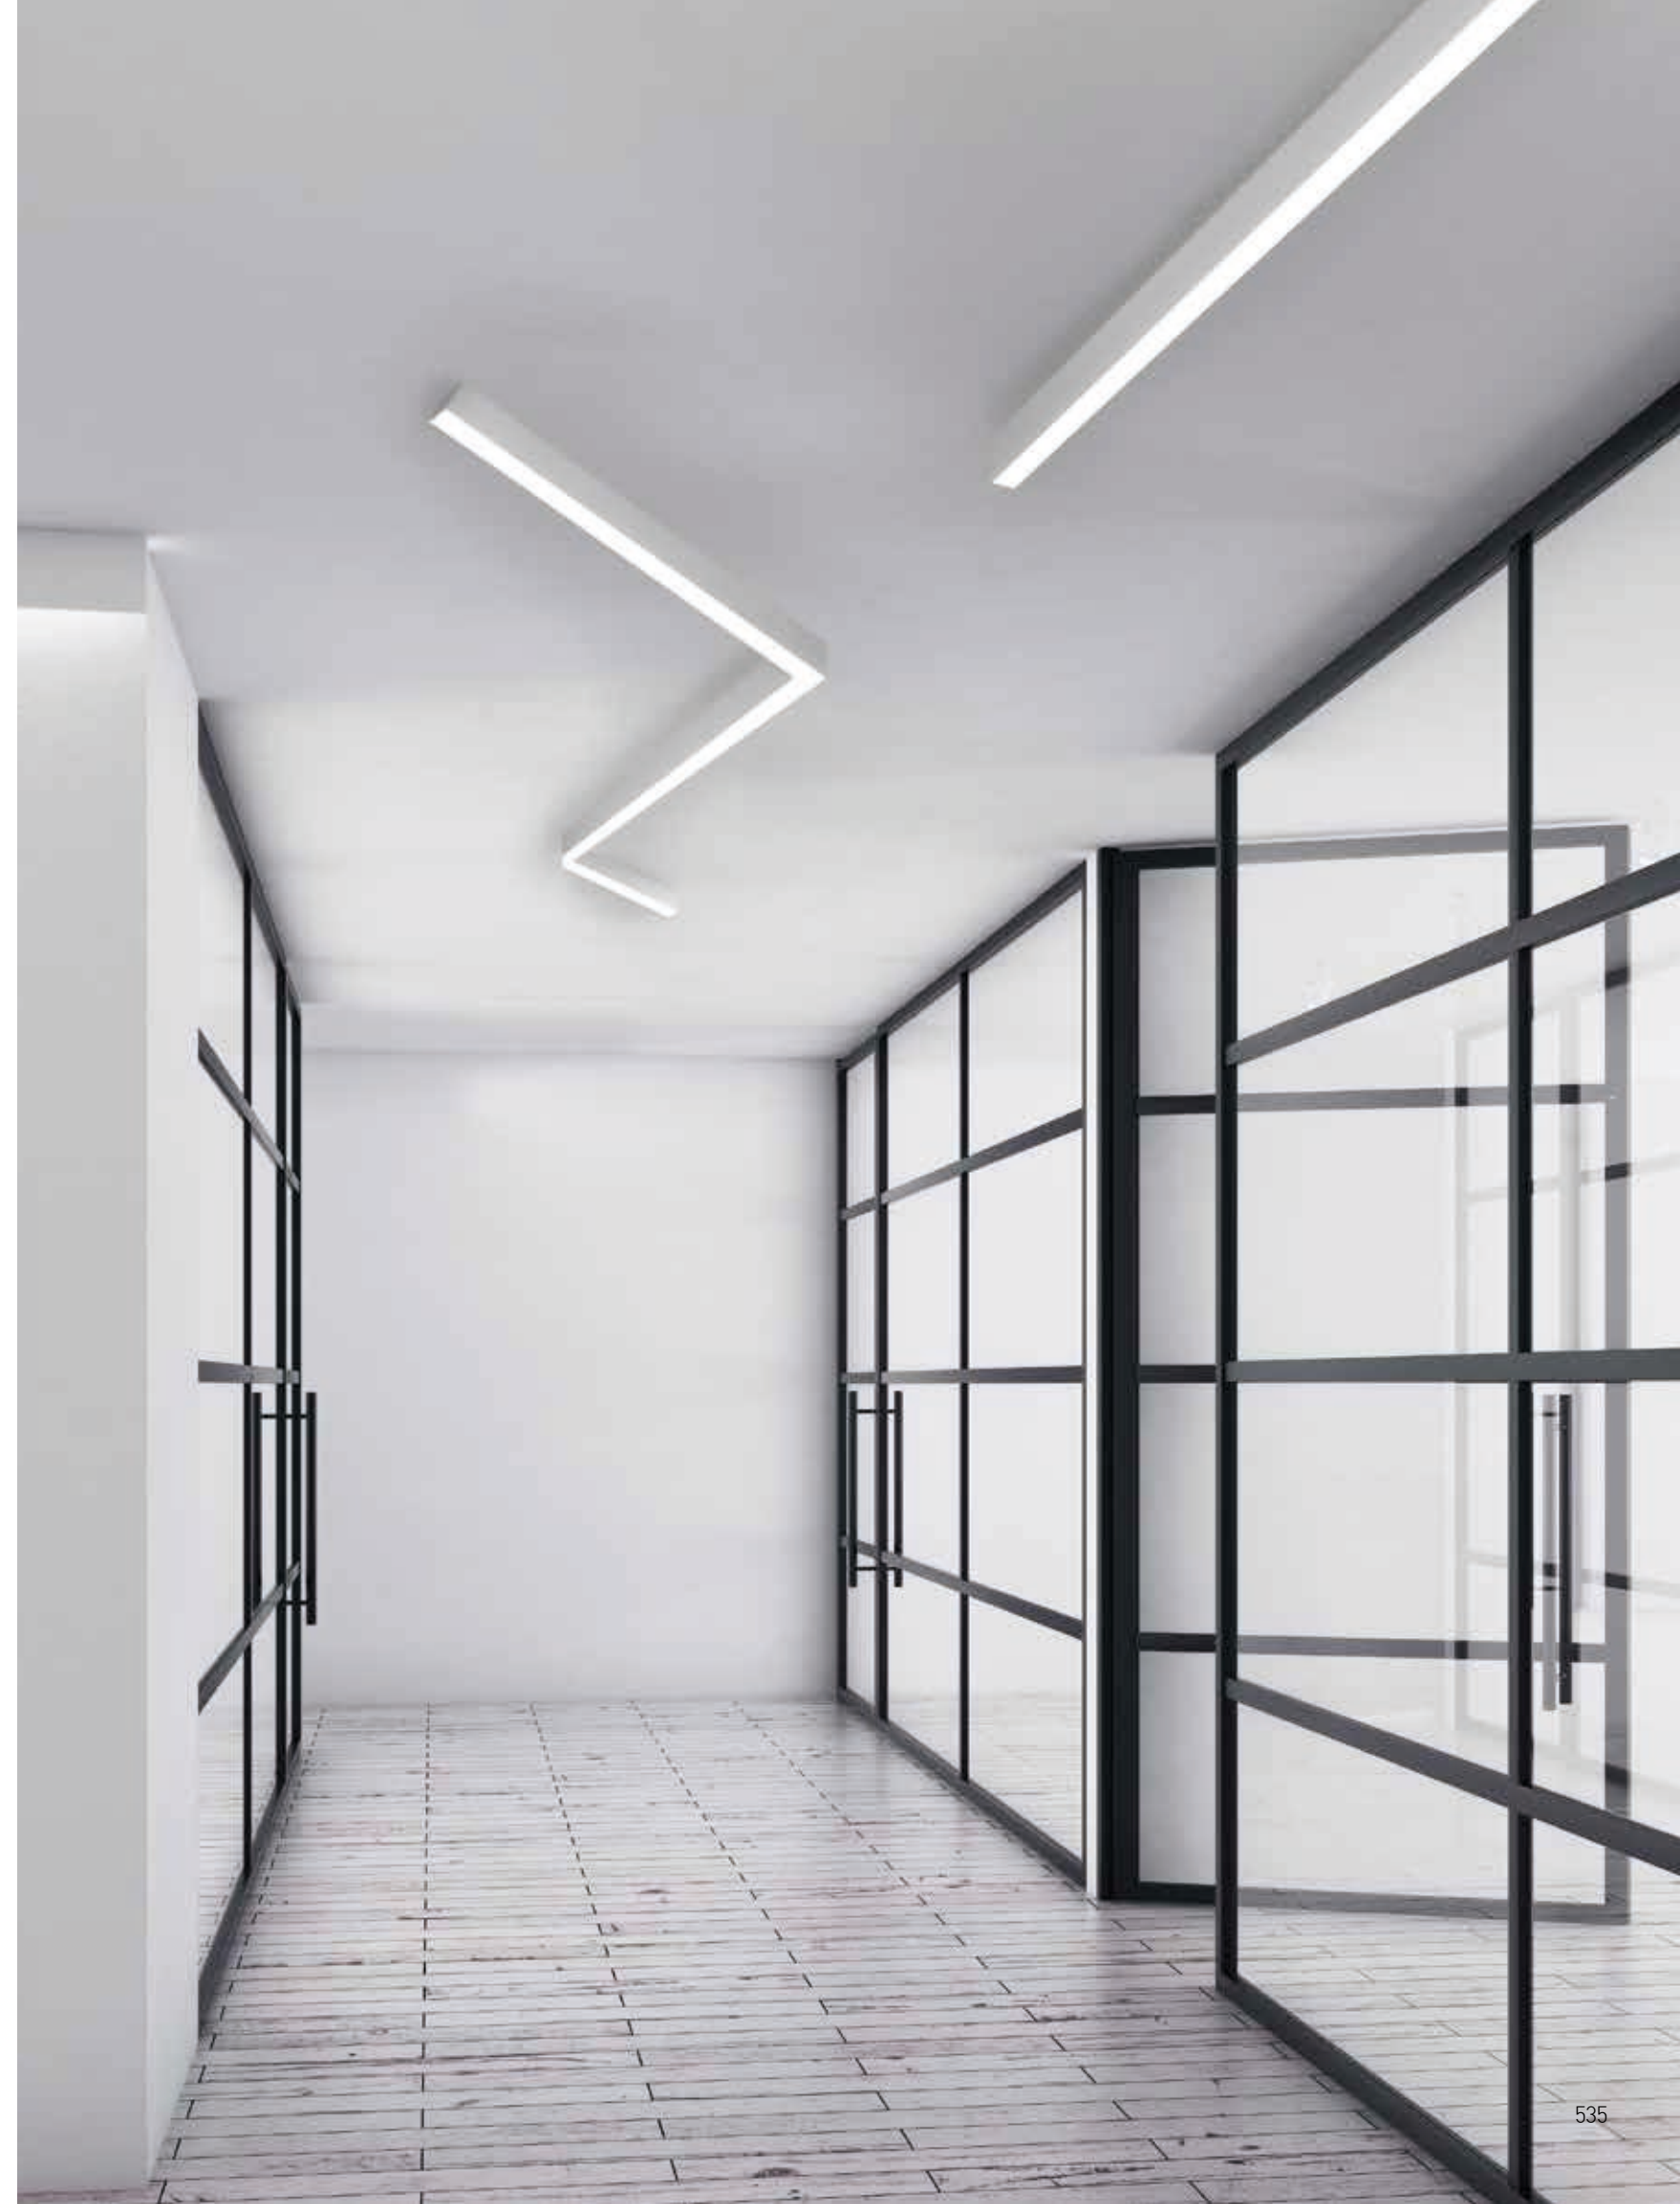

Fill in your code using the following items from the table.

Ceiling Profile

Code	Length	Driver	Kelvin	Set	Body Color
51	58 = 58cm	O = ON/OFF	3 = 3000K	E = HE	W = Sandy White
51	86 = 86cm	D = Dali	4 = 4000K	O = HO	B = Sandy Black
51	114 = 114cm				G = Sandy Grey
51	142 = 142cm				
51	170 = 170cm				
51	198 = 198cm				
51	226 = 226cm				
51	254 = 254cm				
51	282 = 282cm				
51	310 = 310cm				
51	338 = 338cm				

Guide to Create your Code by Choosing : 51 - Length - Driver - Kelvin - Set - Body Color