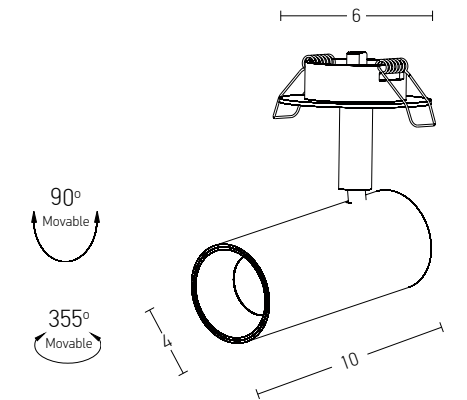

Power 1x7W COB LED
Input 20V / 350mA
Color Temperature 3000K
Lumen 800Lm
Cri 80
Dimensions L: 4cm W: 4cm H: 8cm
Beam Angle 24°
Cutting Hole 4x4cm
Material Aluminium
Suggested Driver LSCW350P for 1 Fixture
Color Sandy White / **Code 180004**

Power 1x7W COB LED
Input 20V / 350mA
Color Temperature 3000K
Lumen 800Lm
Cri 80
Dimensions Ø: 5.8cm H: 7.3cm
Beam Angle 15°
Cutting Hole Ø: 5cm
Material Aluminium
Suggested Driver LSCW350P for 1 Fixture
Special Feature Movable
Color Sandy White / **Code 180010**

Power 1x7W COB LED
Color Temperature 2700K
Lumen 630Lm
Color Sandy White / **Code 180003**

Power 1x7W COB LED
Color Temperature 2700K
Lumen 630Lm
Color Sandy White / **Code 180009**

Power 1x7W COB LED
Input 20V / 350mA
Color Temperature 3000K
Lumen 800Lm
Cri 80
Dimensions Ø: 4cm H: 10cm
Beam Angle 36°
Cutting Hole Ø: 4.5cm
Base Ø: 6cm
Material Aluminium
Suggested Driver LSCW350P for 1 Fixture
Special Feature Movable
Color Sandy White / **Code 180015**
Color Sandy Black / **Code 180017**