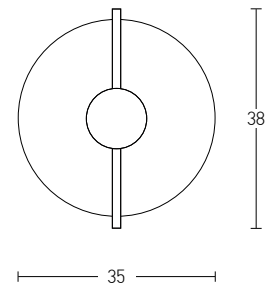

Indoor Led Lighting

Power 13W
Input 220-240V, 50/60Hz
Color Temperature 3000K
Lumen 1300Lm
Cri 80
Dimensions Ø: 35cm H: 38cm L: 11.7cm
Non Dimmable ☒
Material Metal - Aluminium
Special Feature Optional Dimming PhaseCut
Color Sandy Black - White Matt / **Code 1910**