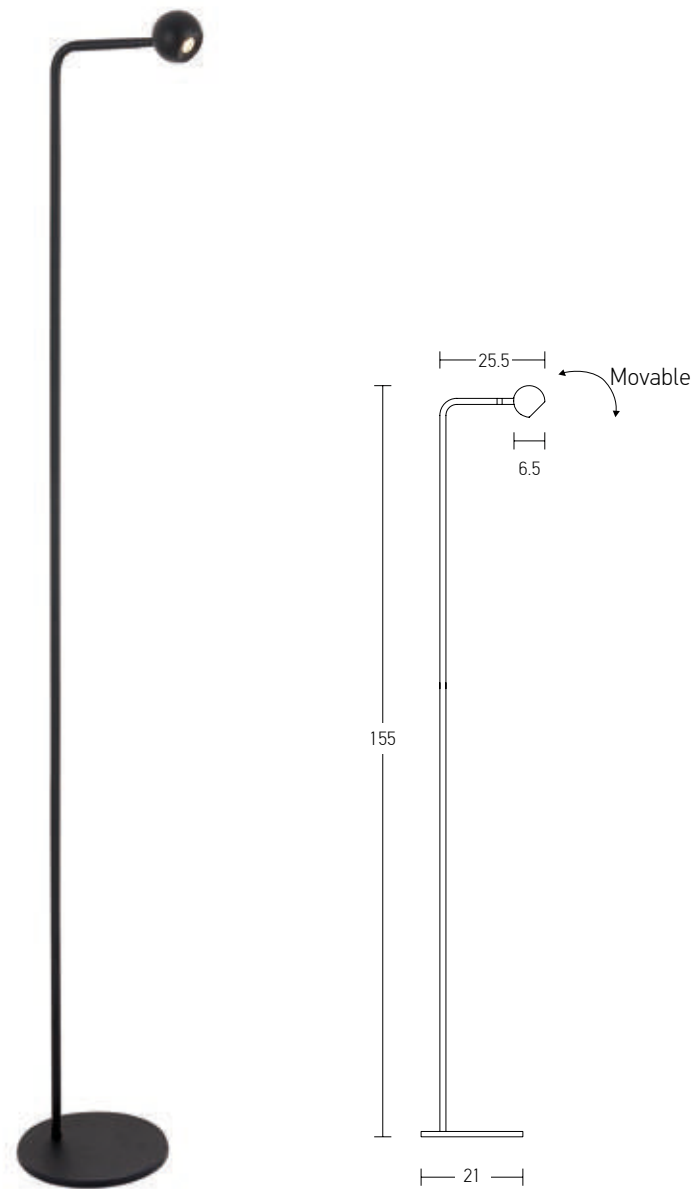

Power 5W
Input 220-240V, 50/60Hz
Color Temperature 3000K
Lumen 400Lm
Cri 80
Dimensions Ø: 21cm H: 155cm
Base Ø: 21cm H: 1cm
Non Dimmable ☒
Material Metal - Aluminium
Special Feature 150cm Cable Available
Lamp Ø: 6.5cm
Movable
Color Sandy Black / **Code 20109**