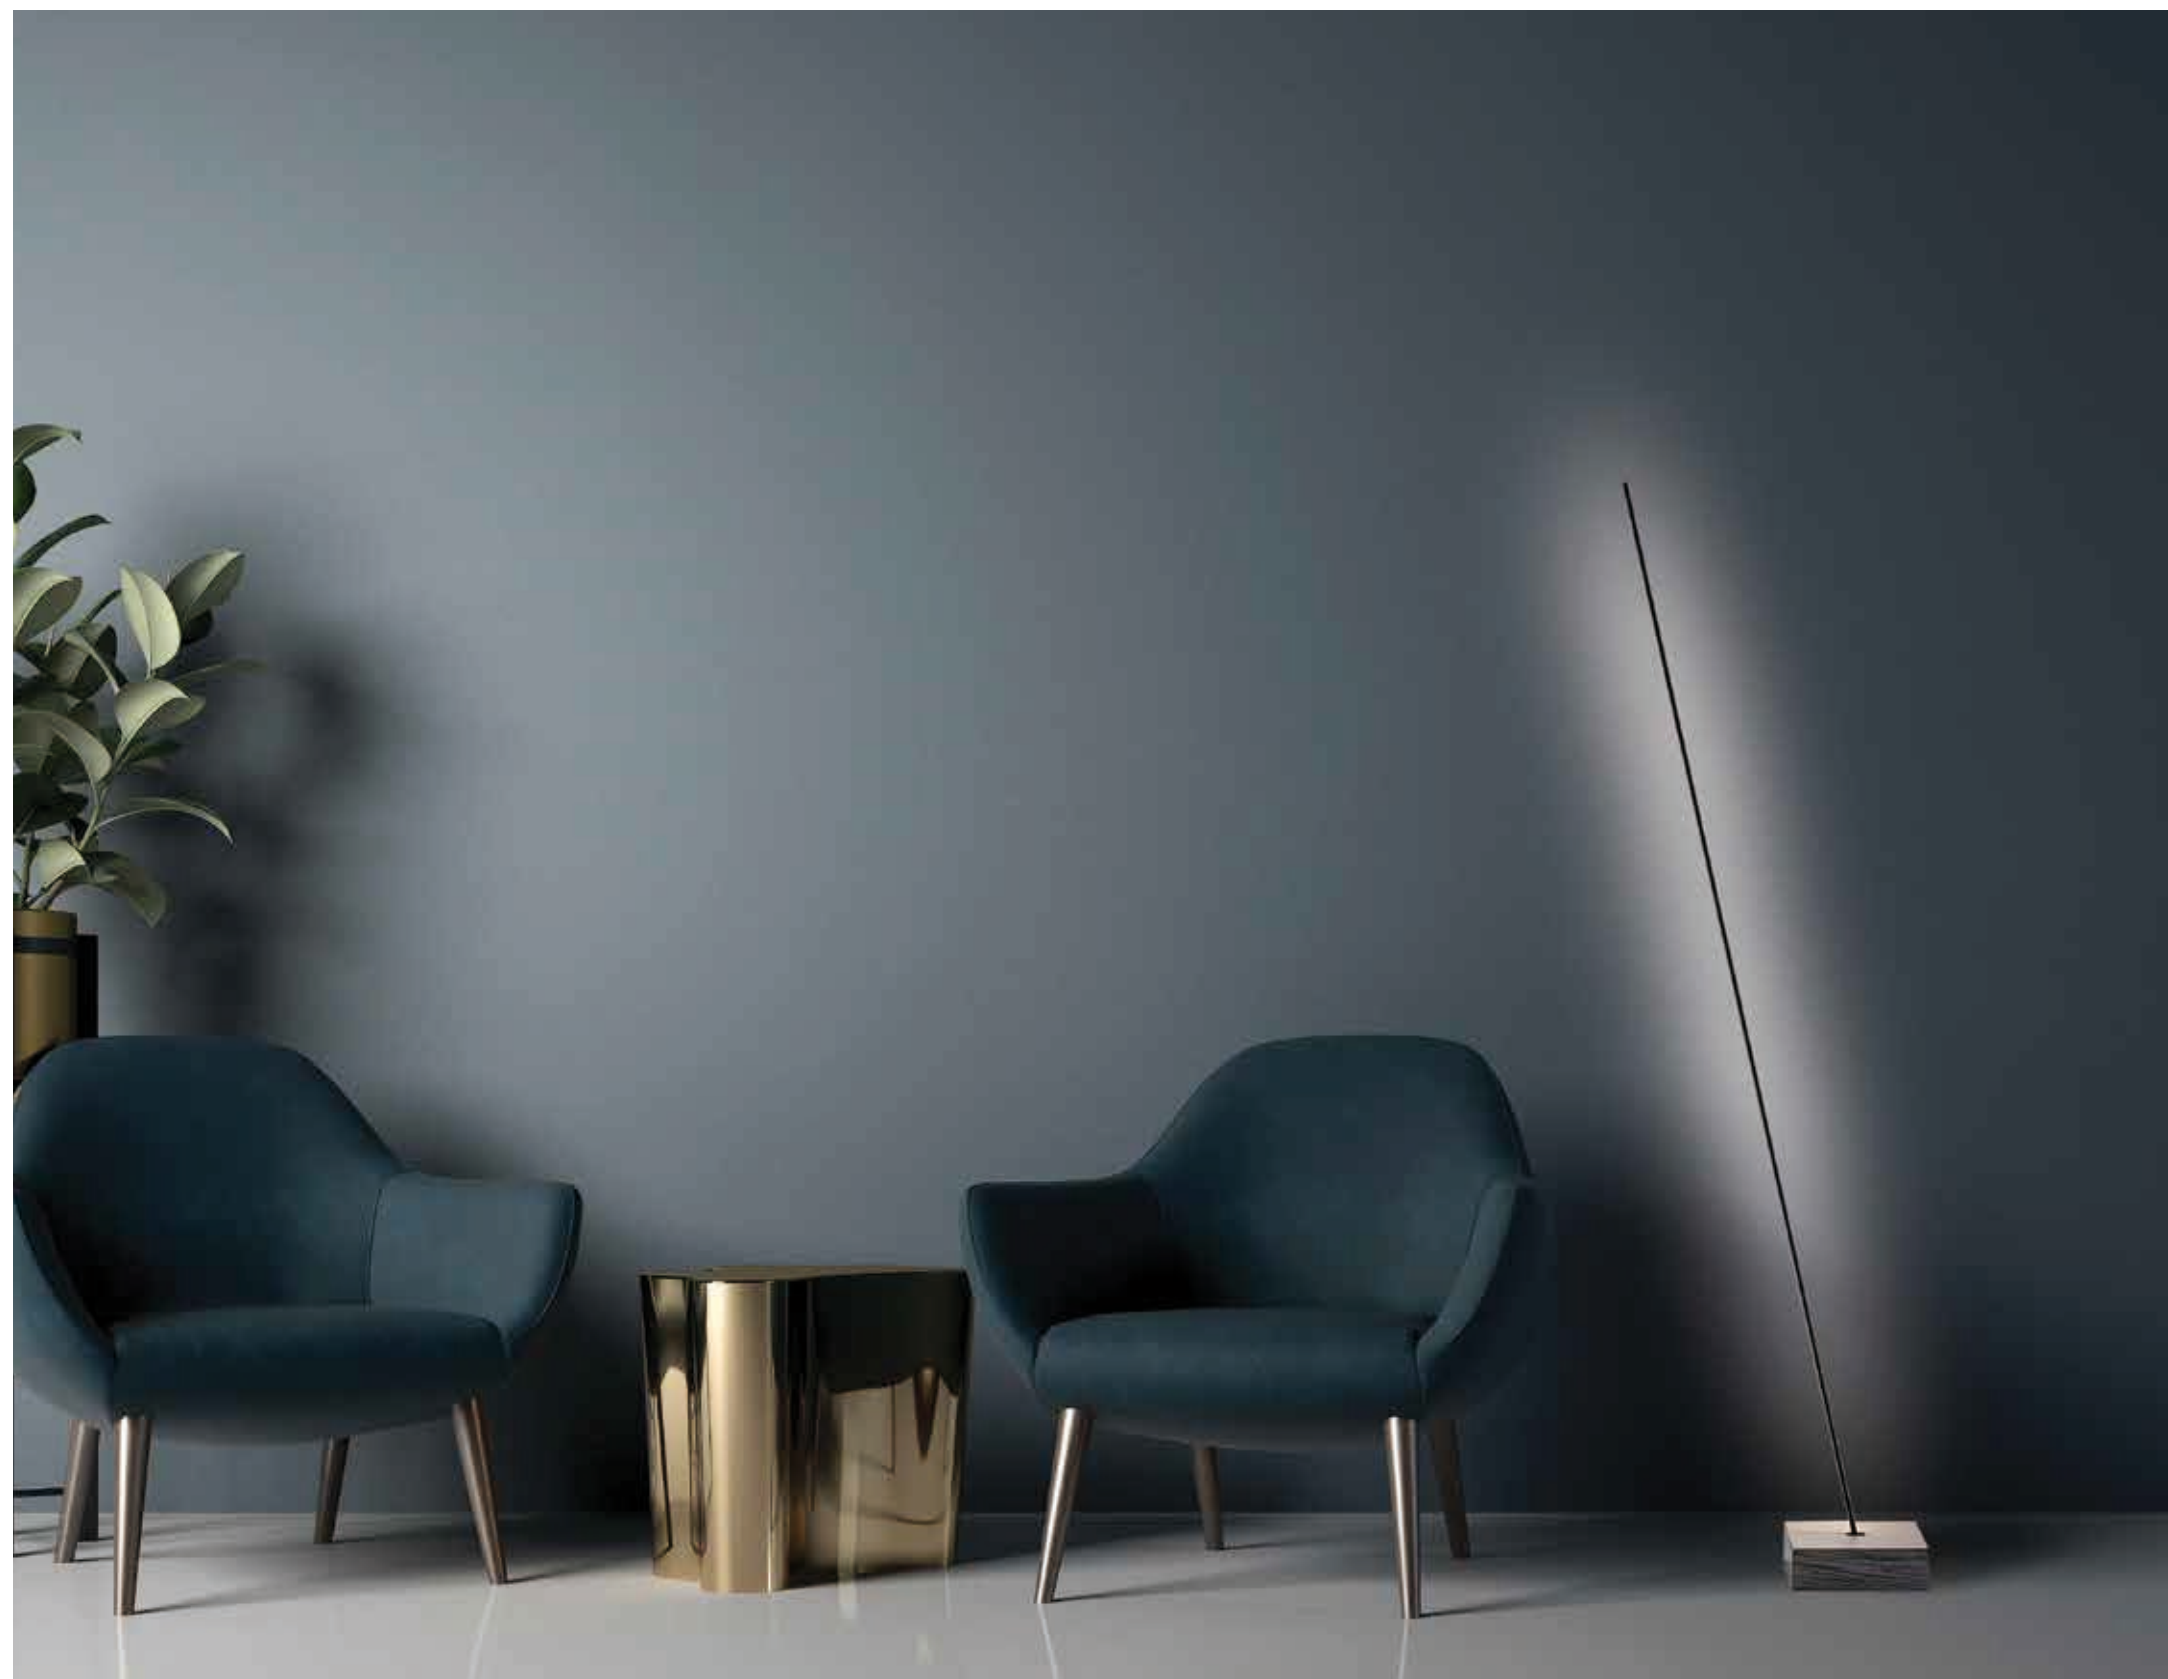

Model Finishing

White

Black

Floor-Table Collection

Power 15W
Input 220-240V, 50/60Hz
Color Temperature 3000K
Lumen 1200Lm
Cri 80
Dimensions H: 125cm
Base L: 15cm W: 15cm H: 5cm
Non Dimmable
Material Aluminium - Wood
Special Feature 120cm Cable Available
Movable
Color Black - Wooden Base / **Code 20147**