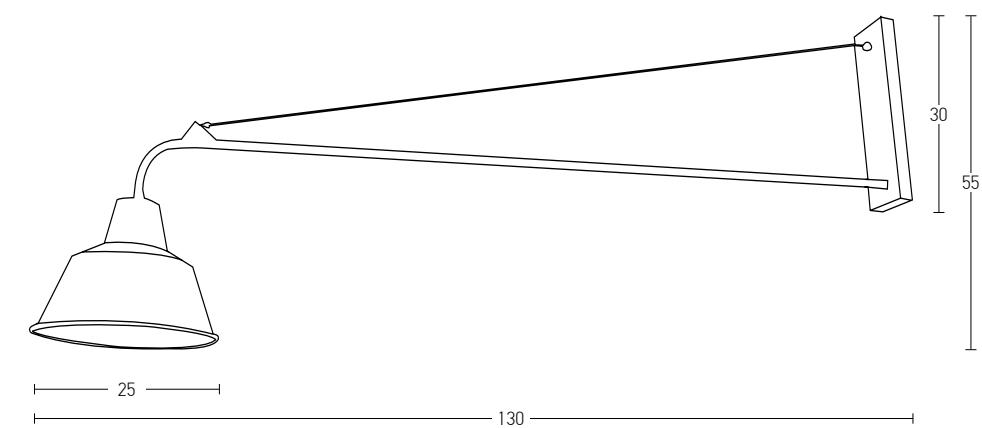

Bulb 1xE27
Power MAX 40W
Input 220-240V, 50/60Hz
Dimensions L: 130cm W: 25cm H: 55cm
Base L: 2.7cm W: 8cm H: 30cm
Material Metal
Special Feature Shade Ø: 25cm
Color Black Matt / **Code 19231**