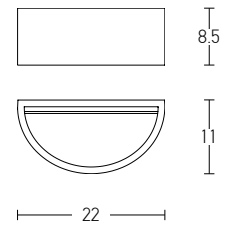

Bulb 1xE27
Power MAX 40W
Input 220-240V . 50/60Hz
Dimensions L: 16.6cm W:38.7cm H: 10.9cm
Material Gypsum - Glass
Color Pure White / **Code 20273**

Bulb 1xE14
Power MAX 40W
Input 220-240V . 50/60Hz
Dimensions L: 11cm W: 22cm H: 8.5cm
Material Gypsum
Color Pure White / **Code 20274**

Power 9.2W
Input 220-240V . 50/60Hz
Color Temperature 3000K
Lumen 460Lm
Cri 80
Dimensions Ø: 25cm L: 5.5cm
Material Gypsum
Color Pure White / **Code 20272**

Power 7.5W
Input 220-240V . 50/60Hz
Color Temperature 3000K
Lumen 375Lm
Cri 80
Dimensions Ø: 15cm L: 4.1cm
Material Gypsum
Color Pure White / **Code 20271**