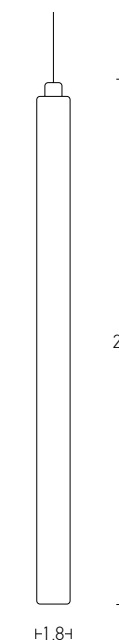

Power 3W
Input 220-240V, 50/60Hz
Color Temperature 2700K
Lumen 150Lm
Cri 80
Dimensions Ø: 1.8cm H: 28cm
Base Ø: 8cm H: 3cm
Non Dimmable ☒
Material Aluminium - Diffuser
Special Feature 130cm Cable Adjustable
Color Black Matt / **Code 17009**

Suggested Trimless Canopy **Code 20144**