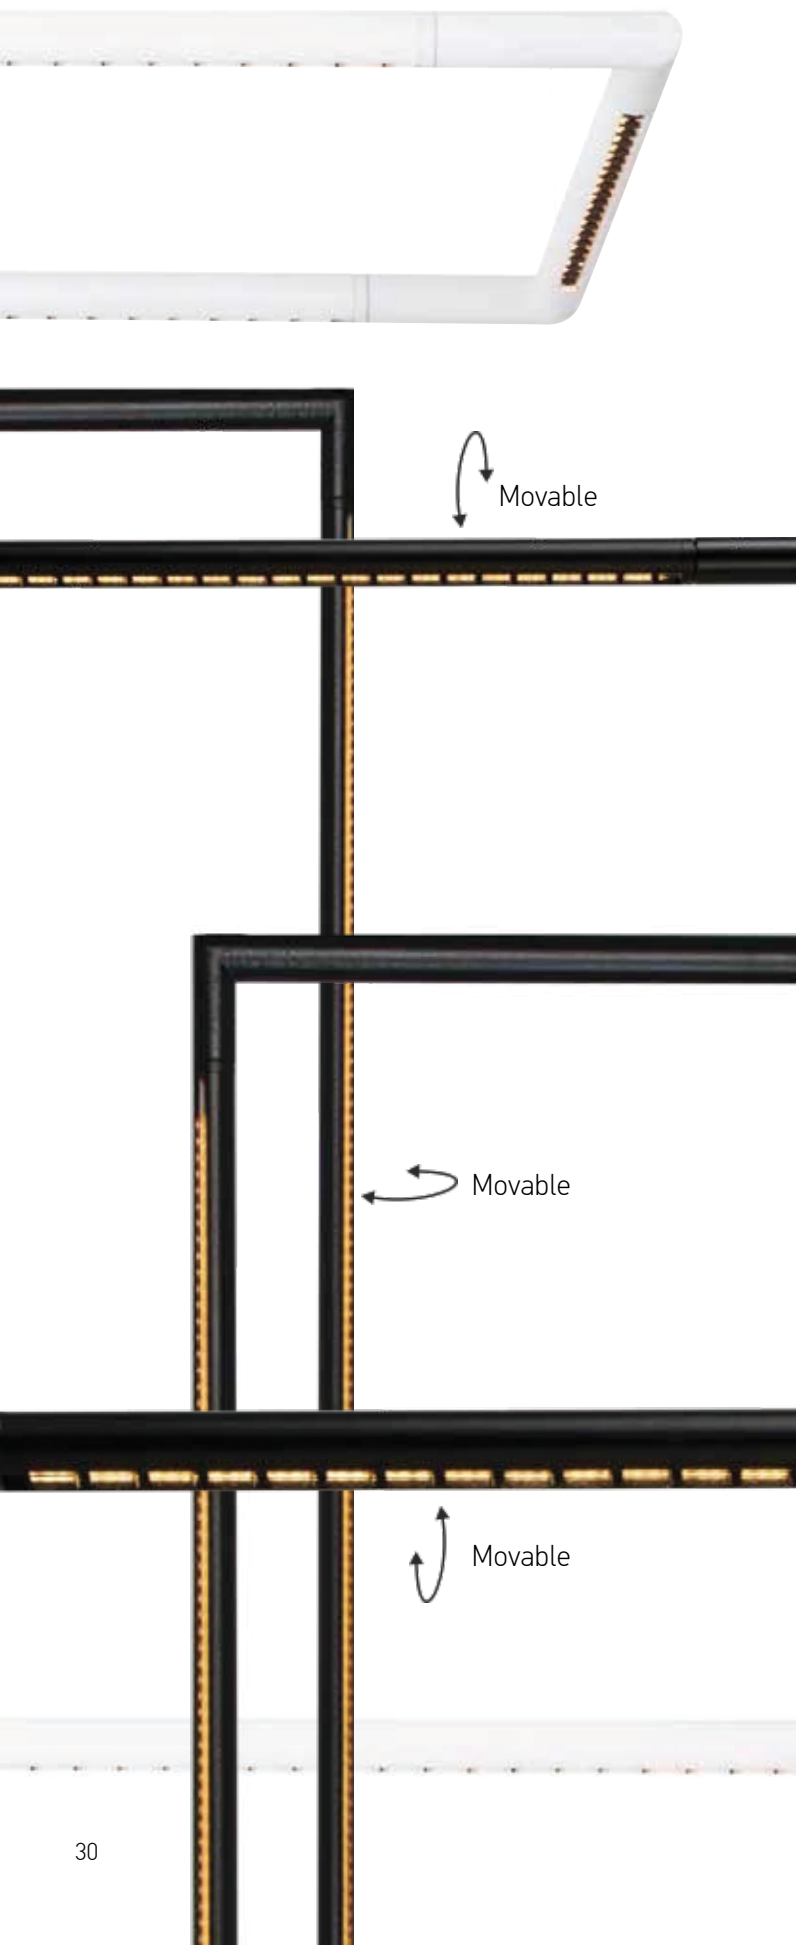

Explore more on page: 506

A great variety of units to choose from to compose the suitable luminaire for every space.

48V Soft Track Linear System

Explore more on page: 524

Power 32W
 Input 220-240V, 50/60Hz
 Color Temperature 3000K
 Lumen 2880Lm
 Cri 90
 Dimensions L: 60cm W: 60cm
 Base L: 25cm W: 5cm H: 8cm
 Non Dimmable
 Material Metal - Aluminium - Diffuser
 Special Feature Movable Tube Ø: 2.4cm
 Color Sandy Black / **Code 20331**
 Color Sandy White / **Code 20330**