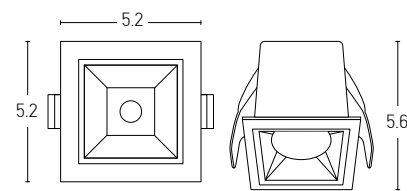

Power 5W
Input 220-240V, 50/60Hz
Color Temperature 3000K
Lumen 350Lm
Cri 90
Dimensions L: 5.2cm W: 5.2cm H: 5.6cm
Cutting Hole 4.3 x 4.3cm
Beam Angle 24°
Non Dimmable ☒
Material Aluminium
Depth Required $\overline{\text{IT}}$: 6cm
Driver Included (135mA)
Color Sandy White / **Code S098**