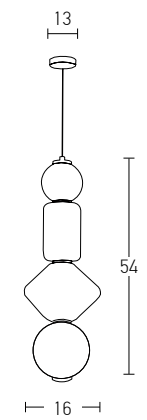

Power 18W
Input 220-240V, 50/60Hz
Color Temperature 3000K
Lumen 1440Lm
Cri 80
Dimensions Ø: 16cm H: 54cm
Base Ø: 13cm H: 5cm
Dimmable Triac ☐
Material Aluminium - Opal Glass
Special Feature 200cm Cable Adjustable
Color Gold Matt / **Code 19102**