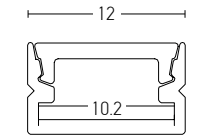

2m Profile + Opal PC Cover, Aluminium
2m Profile + Clear PC Cover, Aluminium

Profile Set	
20199	2m Aluminium Profile + 2m Opal PC Cover
20199-E	2pcs End Caps with Hole , 2pcs End Caps without Hole , 4pcs Metal Clips
20200	2m Aluminium Profile + 2m Clear PC Cover