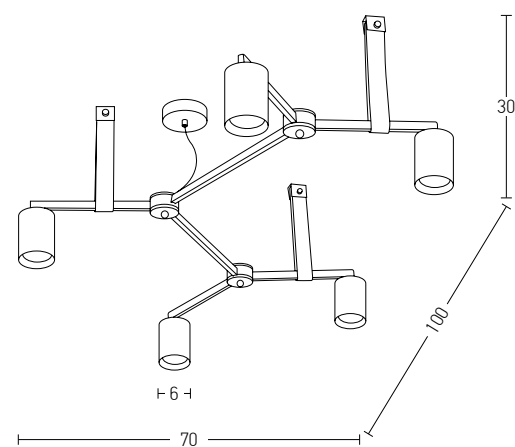

Bulb 5xGU10
Power MAX 25W
Input 220-240V, 50/60Hz
Dimensions L: 100cm W: 70cm H: 30cm
Base Ø: 8cm H: 2cm
Material Metal - Leather
Color Copper Rusty / **Code 17108**
Color Old Steel / **Code 19230**