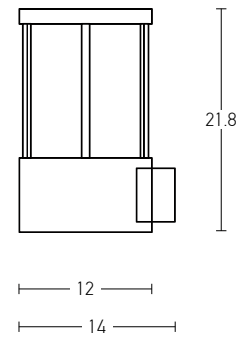

Power 6W
 Input 220-240V, 50/60Hz
 Color Temperature 3000K
 Lumen 540Lm
 Cri 80
 Dimensions L: 26.5cm H: 91cm
 Base L: 7.5cm W: 7.5cm
 Material Aluminium
 Special Feature Profile 4.5x4.5cm Movable
 Color Sandy Black - Wood / **Code E221**