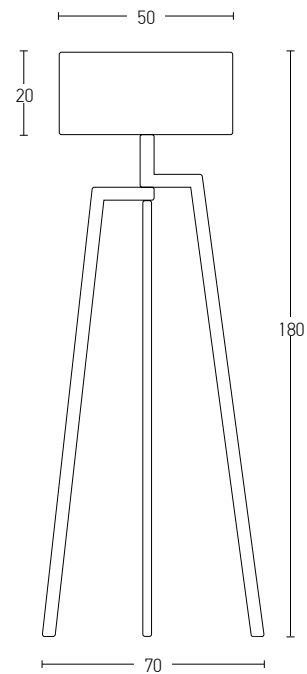

Bulb 1xE27
Power MAX 40W
Dimensions Ø: 70cm H: 180cm
Material Wood - Fabric Shade
Special Feature 130cm Cable Available
Shade Ø: 50cm H: 20cm
Color Natural Wood - Black Shade / **Code 1488**