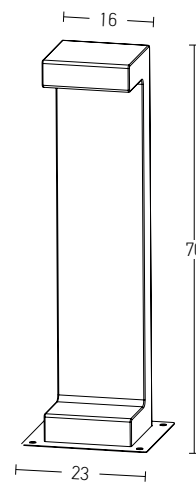

Power 8W
Input 220-240V, 50/60Hz
Color Temperature 3000K
Lumen 720Lm
Cri 80
IP 54
Dimensions L: 16cm W: 15cm H: 70cm
Base L: 23cm W: 21cm
Material Concrete
Color Natural Concrete / **Code E192**