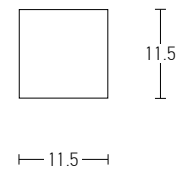

Bulb 1xG9
Power MAX 25W
Input 220-240V, 50/60Hz
Dimensions L: 11.5cm W: 11.5cm H: 11.5cm
Material Concrete
Color Concrete / **Code 180023**