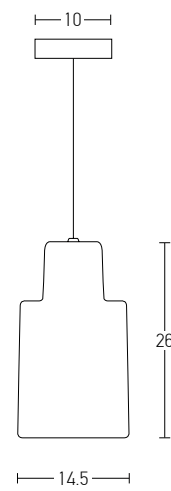

Bulb 1xE27
Power MAX 40W
Input 220-240V, 50/60Hz
Dimensions Ø: 14.5cm H: 26cm
Base Ø: 10cm H: 2.5cm
Material Concrete
Special Feature 120cm Cable Adjustable
Color Concrete - Chrome Base / **Code 1582**