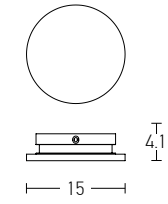

Bulb 1xE27
Power MAX 40W
Input 220-240V . 50/60Hz
Dimensions L: 16.6cm W:38.7cm H: 10.9cm
Material Gypsum - Glass
Color Pure White / **Code 20273**

Bulb 1xE14
Power MAX 40W
Input 220-240V . 50/60Hz
Dimensions L: 11cm W: 22cm H: 8.5cm
Material Gypsum
Color Pure White / **Code 20274**

Power 9.2W
Input 220-240V . 50/60Hz
Color Temperature 3000K
Lumen 460Lm
Cri 80
Dimensions Ø: 25cm L: 5.5cm
Material Gypsum
Color Pure White / **Code 20272**

Power 7.5W
Input 220-240V . 50/60Hz
Color Temperature 3000K
Lumen 375Lm
Cri 80
Dimensions Ø: 15cm L: 4.1cm
Material Gypsum
Color Pure White / **Code 20271**