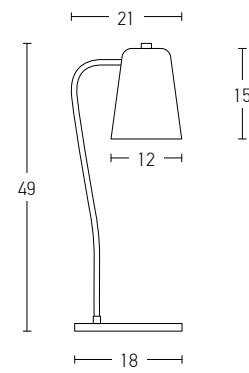

Bulb 1xE14
Power MAX 25W
Input 220-240V, 50/60Hz
Dimensions L: 21cm H: 49cm
Base Ø: 18cm H: 1cm
Material Metal - Aluminium
Special Feature 120cm Cable Available
Color Black Matt / **Code 20363**