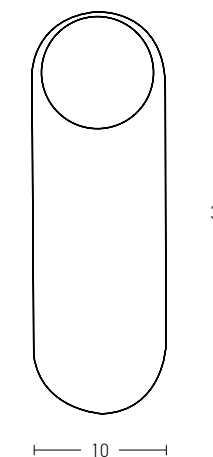

 Color Double Face White Matt - Maple Wood Blades
 White Matt - White Blades / **Code 19137**
 Color Chrome Matt - Brown Wood Blades / **Code 19138**

Double Face Blades

Hotel Lighting

Power 3W
 Input 220-240V, 50/60Hz
 Color Temperature 3000K
 Lumen 240Lm
 Cri 80
 Dimensions L: 40cm
 Non Dimmable
 Base Ø: 8cm H: 3cm
 Switch On/Off
 Material Metal - Aluminium - Silicon
 Special Feature Stick Ø: 2.9cm L: 9.5cm
 Color Brushed Brass / **Code H63**