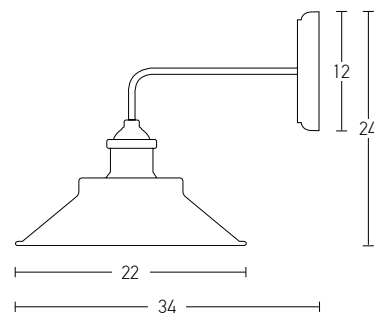

Indoor Lighting

Bulb 1xE27
Power MAX 40W
Input 220-240V, 50/60Hz
Dimensions Ø: 22cm H: 14cm
Base Ø: 12cm H: 2cm
Material Metal
Special Feature 150cm Cable Adjustable
Color Black Matt - Bronze / **Code 1464**

Bulb 1xE27
Power MAX 40W
Input 220-240V, 50/60Hz
Dimensions L: 34cm W: 22cm H: 24cm
Base Ø: 12cm H: 2cm
Material Metal
Special Feature Shade Ø: 22cm H: 9cm
Color Black Matt - Bronze / **Code 1465**