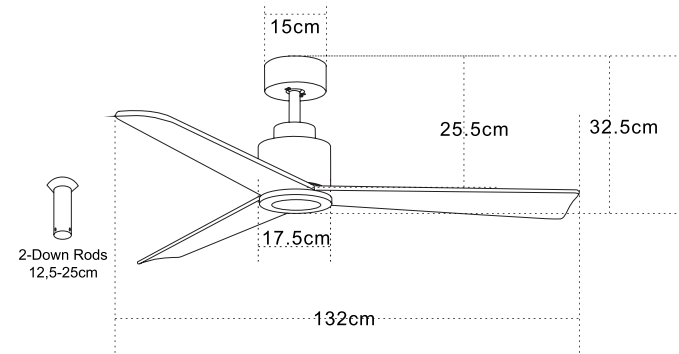

Led Light Source Without Light
Input 220-240V, 50/60Hz
dB 23
Dimensions 52" Ø: 132cm H: 32.5-45cm
Air Flow 175.3m³ min
Night Mode Time Setting 1h / 2h / 4h / 8h
Material Metal - Wood
Special Feature 2 Down Rods 12.5-25cm
Summer Function
Motor Feature AC Motor 57W
3 Speeds
Color Black Matt - Cherry Wood Blades / **Code 19136**