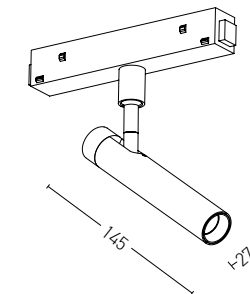

Power 5W
Input 48V
Color Temperature 3000K
Lumen 550Lm
Cri 80
Dimensions $\varnothing$: 26mm H: 125mm
Beam Angle 24°
Non Dimmable ☒
Material Aluminium
Color Sandy Black / Code 2093
CREE