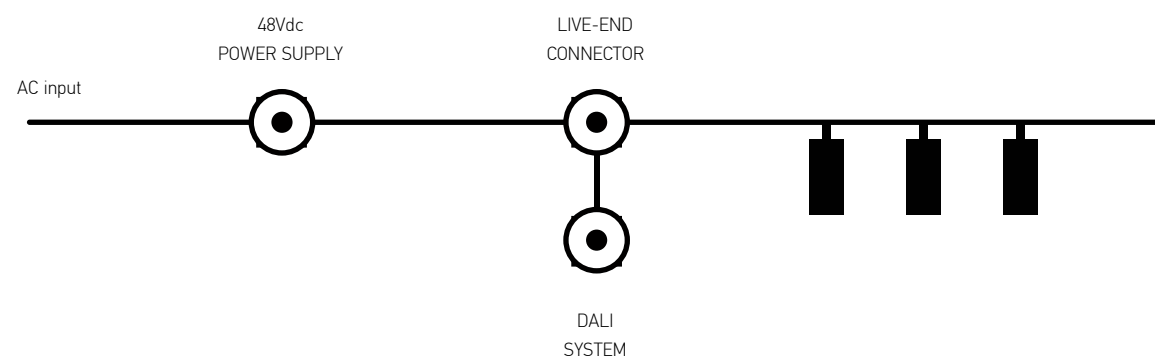

Power 7W
Input 48V
Color Temperature 3000K
Lumen 770Lm
Cri 80
Dimensions Ø: 30mm H: 500mm
Beam Angle 24°
DALI Dimmable ☐
Material Aluminium
Special Feature 100cm Cable Adjustable
Color Sandy Black / Code 2081-D
CREE

Power 7W
Input 48V
Color Temperature 3000K
Lumen 770Lm
Cri 80
Dimensions Ø: 30mm H: 500mm
Beam Angle 24°
Non Dimmable ☒
Material Aluminium
Special Feature 100cm Cable Adjustable
Color Sandy Black / Code 2081
CREE

CASAMBI READY wireless control for DALI luminaires

The Zambelis 48V tracks ara compatible with CASAMBI control system, which permits bidirectional communication between control device and luminaires, making it possible for the user to create scenes, regulate the system from smart devices, etc.

With the CASAMBI control system and its Control wireless variants, the user has total control over the installation, with all the features available in low voltage alternatives. The 48V system does not mean relinquishing the leading edge in control for architectural lighting.

Power by : **CASAMBI**
Available App on :