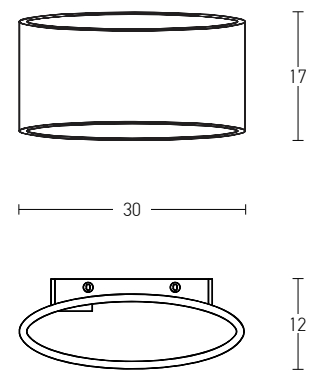

Bulb 1xG9
Power MAX 25W
Input 220-240V, 50/60Hz
Dimensions L: 13cm W: 13cm H: 15cm
Material Concrete
Color Concrete / **Code 180021**