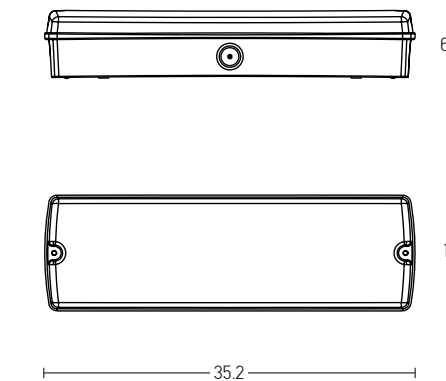

Power 7W
Input 220-240V, 50/60Hz
Color Temperature 6000K
Lumen 400Lm
Cri 80
Dimensions W: 11cm H: 6.5cm L: 35.2cm
Not Dimmable ☒
Material Plastic
Special Feature Emergency Light / Battery Requires IP 65
Operation Time 3h
Color White / Code Z89404