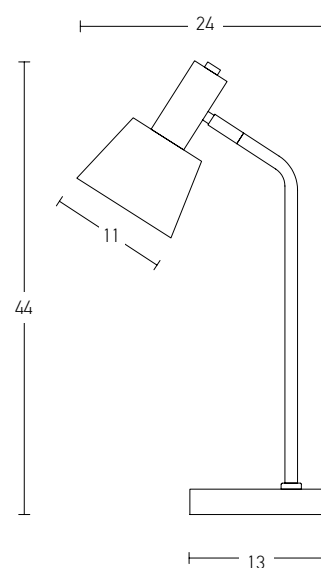

Bulb 1xE14
Power MAX 25W
Input 220-240V, 50/60Hz
Dimensions L: 18cm W: 11cm H: 18cm
Base Ø: 12cm H: 2cm
Material Metal - Aluminium
Color White Matt - Gold Matt / **Code 20218**
Color Gray Matt - Gold Matt / **Code 20219**

Bulb 1xE14
Power MAX 25W
Input 220-240V, 50/60Hz
Dimensions L: 24cm H: 44cm
Base Ø: 13cm H: 2.5cm
Material Metal - Aluminium
Special Feature 150cm Cable Available
Color White Matt - Gold Matt / **Code 20221**
Color Gray Matt - Gold Matt / **Code 20220**