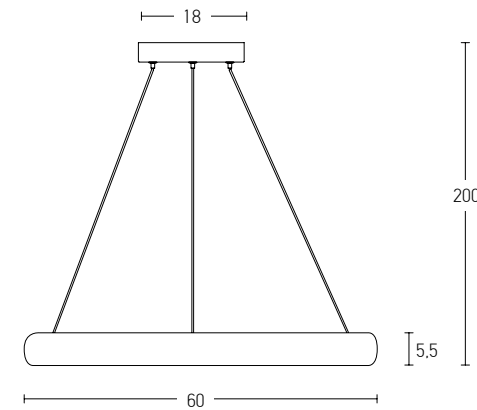

Power 50W
Input 220-240V, 50/60Hz
Color Temperature 3000K
Lumen 4000Lm
Cri 80
Dimensions Ø: 60cm H: 5.5cm
Base Ø: 18cm H: 3.5cm
Dimmable Triac ☐
Material Aluminium - Acrylic
Special Feature 200cm Cable Adjustable
Color Sandy Black / **Code 2052**
Color Sandy White / **Code 2053**
Color Brushed Gold Matt / **Code 2054**
Color Brushed Coffee / **Code 2055**