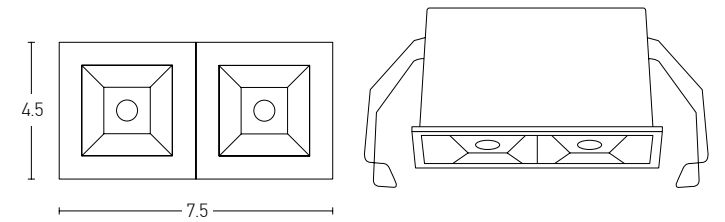

Power 5W
Input 220-240V, 50/60Hz
Color Temperature 3000K
Lumen 350Lm
Cri 89.6
Dimensions L: 7.5cm W: 4.5cm H: 5cm
Cutting Hole 6.5 x 3.5cm
Beam Angle 30°
Non Dimmable ☒
Material Aluminium
Depth Required $\overline{\text{IT}}$: 5.5cm
Driver Included (350mA)
Color Sandy White - Black / **Code S085**