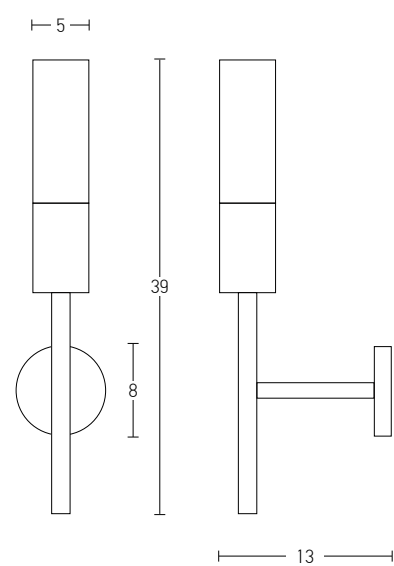

Bulb 1xG9 Led
Power MAX 9W
Input 220-240V, 50/60Hz
Dimensions Ø: 5cm L: 13cm H: 39cm
Base Ø: 8cm H: 2cm
Material Metal - Marble - Glass
Color Gold Matt / Code 20352