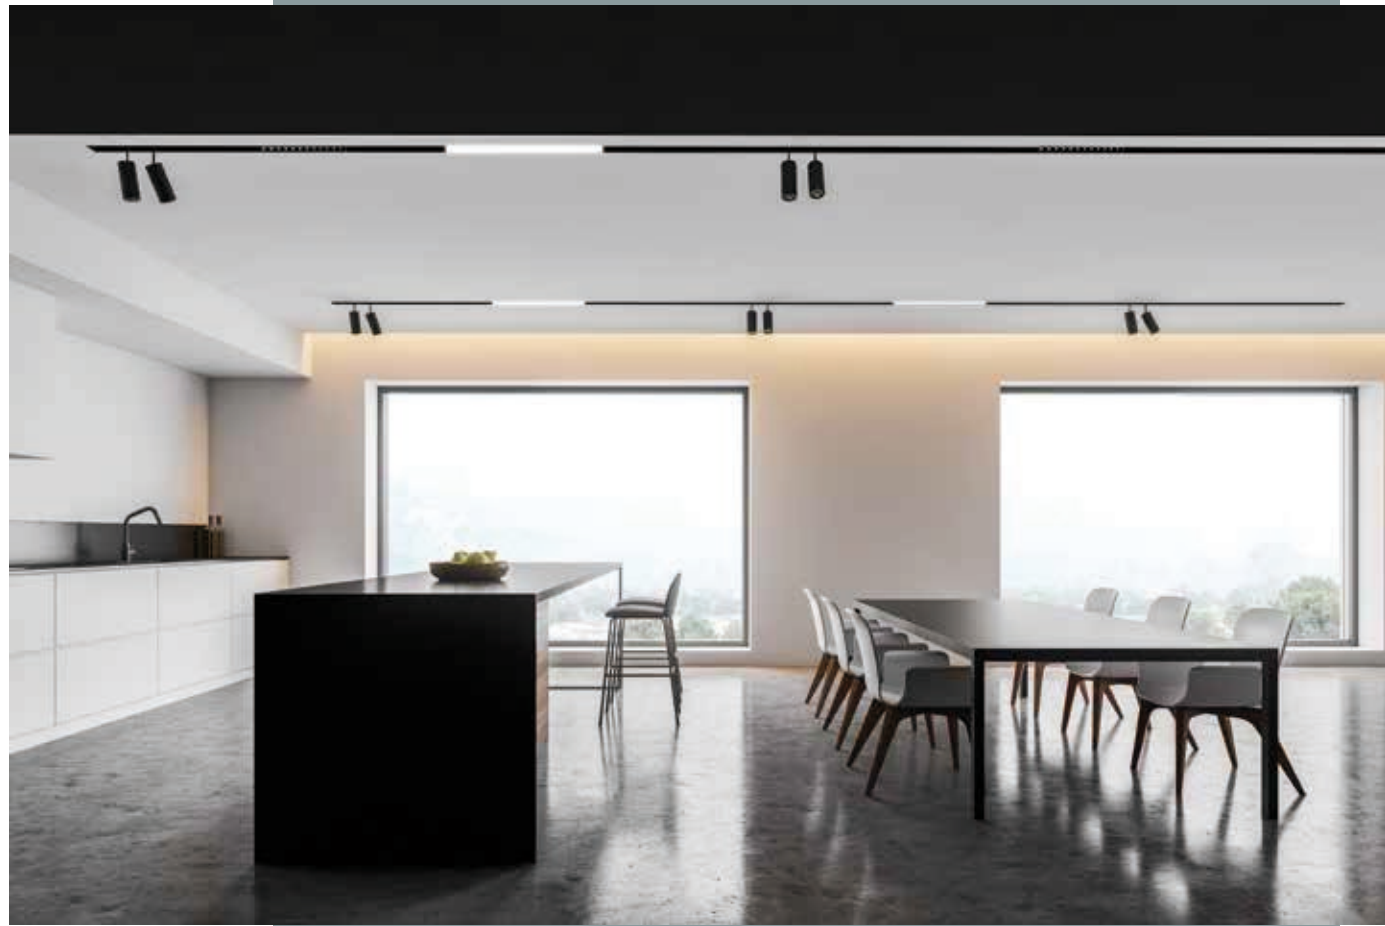

48V Soft Track Linear System

Explore more on page: 524