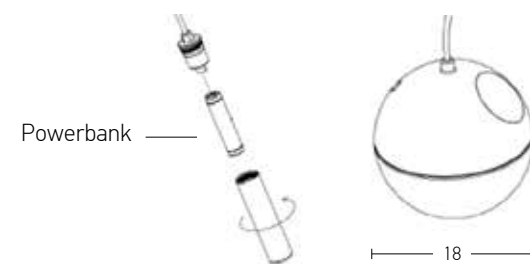

Power 1.5W
Input 220-240V, 50/60Hz
Color Temperature 2700K
Lumen 99Lm
Cri 80
IP 44
Dimensions Ø: 18cm
3 Steps Dimming 25%, 50%, 100%
Duration 20h, 10h, 5h
Material Aluminium - PC Difusser
Special Feature Portable Table Lamp
USB Cable & Adaptor Included
80cm Cable Adjustable

Color Black / Code E231