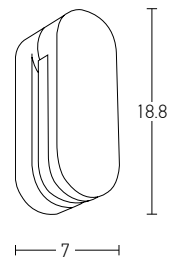

Power 9W
Input 220-240V, 50/60Hz
Color Temperature 3000K
Lumen 810Lm
Cri 80
IP 65
Dimensions L: 7.8cm W: 18cm H: 11-18cm
Material Aluminium - PC Diffuser
Special Feature Movable
Color Sandy White / **Code E200**