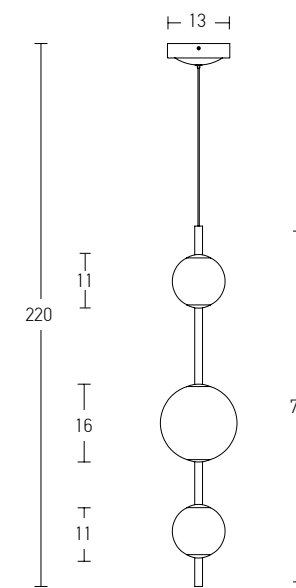

Power 12W
Input 220-240V, 50/60Hz
Color Temperature 3000K
Lumen 960Lm
Cri 80
Dimensions H: 78cm
Non Dimmable ☒
Material Metal - Opal Glass
Special Feature 140cm Cable Adjustable
Glass Ø: 16cm
Glass Ø: 11cm
Color Black Matt / **Code 20132**