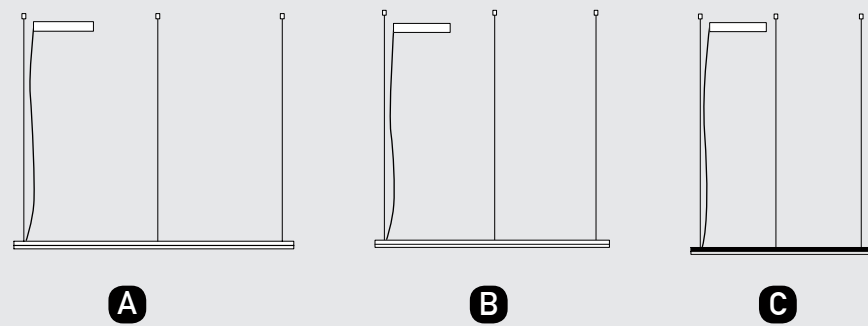

Design your Own Lighting

Create the preferred style by combining the different colors and models available.
Available colors: Black Matt / White Matt

Shopping Guide

- **A** Code 20264 - 20265
- **B** Code 20262 - 20263
- **C** Code 20260 - 20261