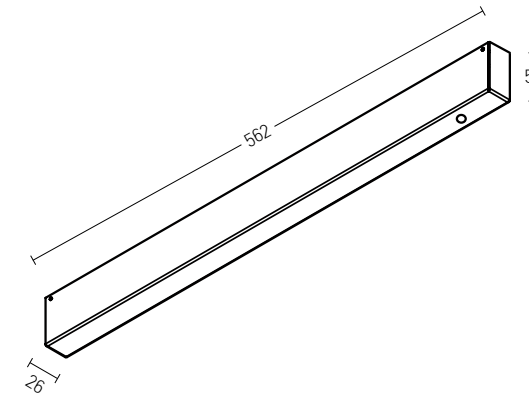

Pendant Drivers