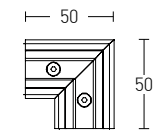

Track Code	Size	Color
2082B-1	1m	Sandy Black
2082W-1	1m	Sandy White
2082B-2	2m	Sandy Black
2082W-2	2m	Sandy White
2082B-3	3m	Sandy Black
2082W-3	3m	Sandy White

Corner Code	Plane	Color
2082B-C1	Vertical	Sandy Black
2082W-C1	Vertical	Sandy White
2082B-C2	Horizontal	Sandy Black
2082W-C2	Horizontal	Sandy White

Notice : For corners type C1 required also to order 20105 and for type C2 20104