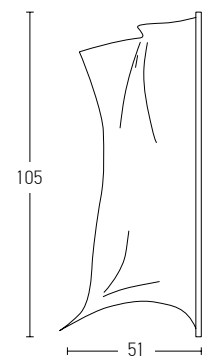

Power 25W
Input 220-240V, 50/60Hz
Color Temperature 3000K
Lumen 1875Lm
Cri 80
Dimensions L: 51cm W: 29cm H: 105cm
Non Dimmable ☒
Material Metal - Aluminium - Acrylic
Special Feature 120cm Cable Available
Acrylic THK: 0.6cm
Color Black Matt / **Code 20182**