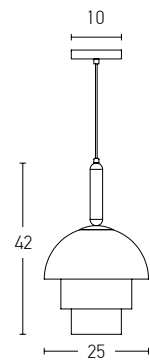

Bulb 1xE27
Power MAX 40W
Input 220-240V, 50/60Hz
Dimensions Ø: 25cm H: 36cm
Base Ø: 10cm H: 2cm
Material Metal - Glass
Special Feature 200cm Cable Adjustable
Color Black Matt - Smoked Grey / **Code 20126**

Bulb 1xE27
Power MAX 40W
Input 220-240V, 50/60Hz
Dimensions Ø: 25cm H: 42cm
Base Ø: 10cm H: 2cm
Material Metal - Glass
Special Feature 200cm Cable Adjustable
Color Gold Matt - Champagne / **Code 20127**