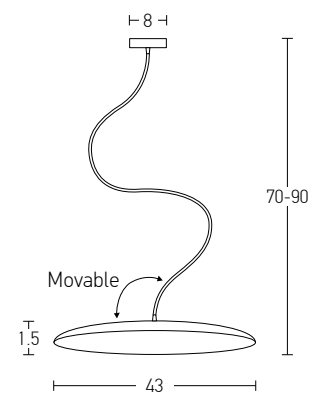

Bulb 1xE27
Power MAX 40W
Input 220-240V, 50/60Hz
Dimensions Ø: 43cm H: 70-90cm
Base Ø: 8cm H: 2cm
Material Metal
Special Feature 120cm Cable Adjustable
Movable
Color Old Steel / **Code 20360**