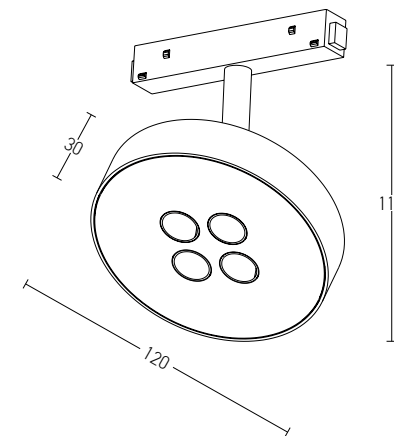

Power 15W
Input 48V
Color Temperature 3000K
Lumen 1650Lm
Cri 80
Dimensions $\varnothing$: 45mm H: 200mm
Beam Angle 24°
Non Dimmable ☒
Material Aluminium
Color Sandy Black / Code 2095
CREE