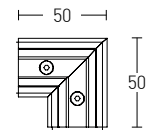

SURFACE SHORT Track : 1m/2m/3m

CORNER 90° (c1)
Vertical Plane

CORNER 90° (c2)
Horizontal Plane

Track Code	Size	Color
2085B-1	1m	Sandy Black
2085W-1	1m	Sandy White
2085B-2	2m	Sandy Black
2085W-2	2m	Sandy White
2085B-3	3m	Sandy Black
2085W-3	3m	Sandy White