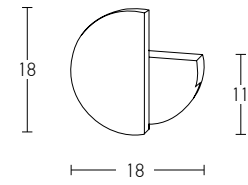

Power 9W
Input 220-240V, 50/60Hz
Color Temperature 3000K
Lumen 810Lm
Cri 80
IP 65
Dimensions L: 7.8cm W: 18cm H: 11-18cm
Material Aluminium - PC Diffuser
Special Feature Movable
Color Sandy White / **Code E200**

Power 9W
Input 220-240V, 50/60Hz
Color Temperature 3000K
Lumen 810Lm
Cri 80
IP 65
Dimensions L: 7.8cm W: 7cm H: 18.8cm
Material Aluminium - PC Diffuser
Special Feature Movable
Color Sandy White / **Code E198**