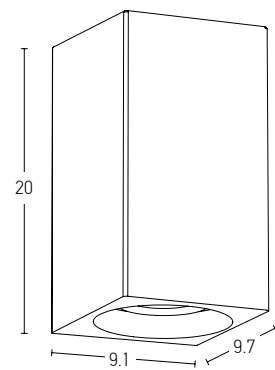

Power 4W
Input 220-240V, 50/60Hz
Color Temperature 3000K
Lumen 380Lm
Cri 80
IP 65
Dimensions L: 9.7cm W: 9.1cm H: 10.5cm
Beam Angle 36°
Dimmable Triac ☐
Material Concrete - Aluminium
Color Natural Concrete / **Code E253**

Power 2x4W
Input 220-240V, 50/60Hz
Color Temperature 3000K
Lumen 720Lm
Cri 80
IP 65
Dimensions L: 9.7cm W: 9.1cm H: 20cm
Beam Angle 36°
Dimmable Triac ☐
Material Concrete - Aluminium
Color Natural Concrete / **Code E254**