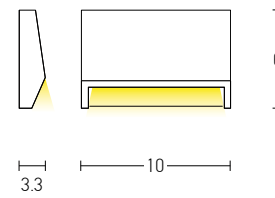

Power 1.5W
Input 220-240V, 50/60Hz
Color Temperature 3000K
Lumen 120Lm
Cri 80
IP 54
Dimensions L: 3.3cm W: 10cm H: 6cm
Material ABS
Color Graphite / **Code E181**
Color White / **Code E182**