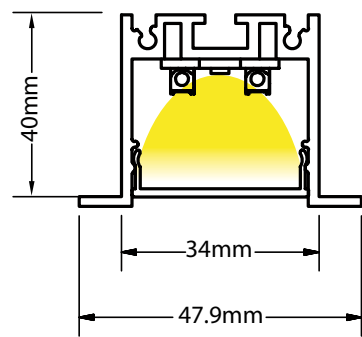

Fill in your code using the following items from the table.

Recessed Profile					
Code	Length	Driver	Kelvin	Set	Body Color
34	58 = 58cm	O = ON/OFF	3 = 3000K	E = HE	W = Sandy White
34	86 = 86cm	D = Dali	4 = 4000K	O = HO	B = Sandy Black
34	114 = 114cm				
34	142 = 142cm				
34	170 = 170cm				
34	198 = 198cm				
34	226 = 226cm				
34	254 = 254cm				
34	282 = 282cm				
34	310 = 310cm				
34	338 = 338cm				

Guide to Create your Code by Choosing : 34 - Length - Driver - Kelvin - Set - Body Color