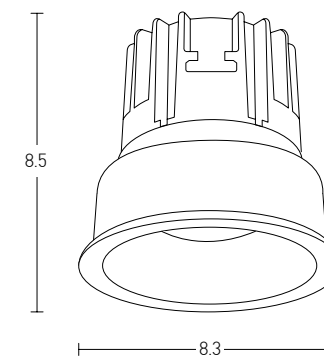

Power	13W
Input	220-240V, 50/60Hz
Color Temperature	3000K
Lumen	910Lm
Cri	90
IP	54
Dimensions	∅: 8.3cm H: 8.5cm
Cutting Hole	∅: 7.6cm
Beam Angle	32°
Non Dimmable	☒
Material	Aluminium
Depth Required	∏: 9cm
Driver	Included (300mA)
Color	Black Matt / Code S078
Color	White Matt / Code S077