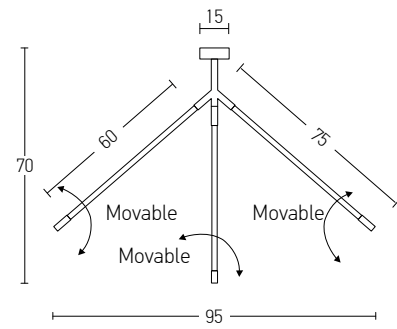

Power 28W
Input 220-240V, 50/60Hz
Color Temperature 3000K
Lumen 2520Lm
Cri 90
Dimensions Ø: 95cm H: 70cm
Base Ø: 15cm H: 3cm
Non Dimmable ☒
Material Aluminium - Acrylic - Brass
Special Feature Movable Profile Ø: 2.4cm
Color Sandy Black - Brushed Brass / **Code 20336**
Color Sandy Black / **Code 20337**