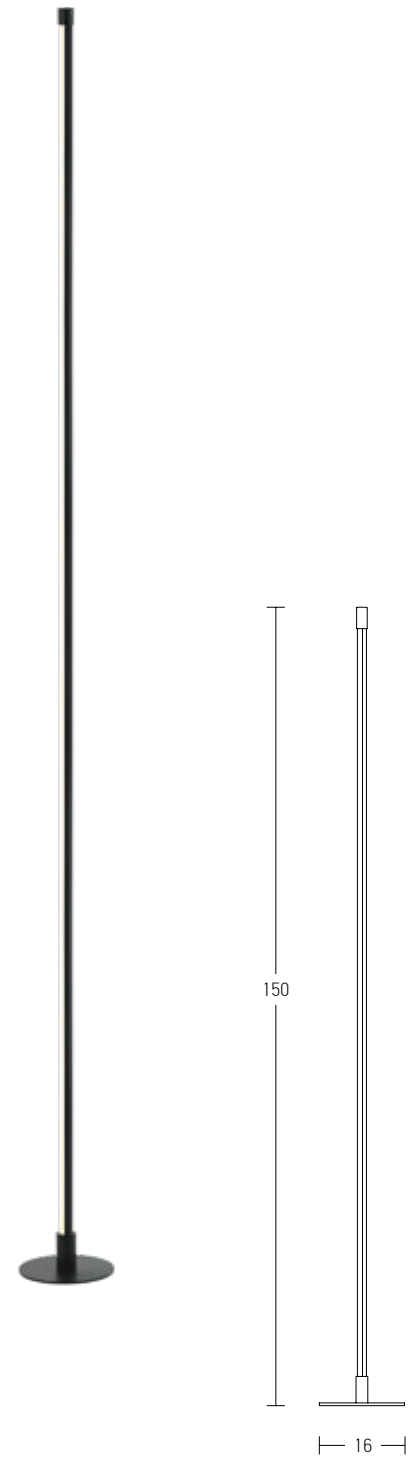

Power 20W
Input 220-240V, 50/60Hz
Color Temperature 3000K
Lumen 1600Lm
Cri 80
Dimensions Ø: 1.6cm H: 150cm
Base Ø: 16cm H: 0.5cm
Non Dimmable ☒
Material Metal - Aluminium - Acrylic
Color Black Matt / **Code 20123**