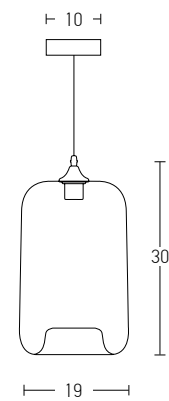

Bulb 1xE27
Power MAX 40W
Input 220-240V, 50/60Hz
Dimensions Ø: 19cm H: 30cm
Base Ø: 10cm H: 2.5cm
Material Glass
Special Feature 150cm Cable Adjustable
Color Smoked Grey / **Code 14101**