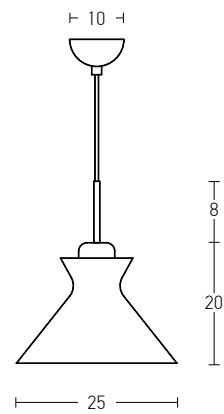

Bulb 1xE27
Power MAX 40W
Input 220-240V, 50/60Hz
Dimensions Ø: 25cm H: 20cm
Base Ø: 10cm H: 4.5cm
Material Metal - Aluminium - Wood
Special Feature 150cm Cable Adjustable
Color White Matt / **Code 180066**